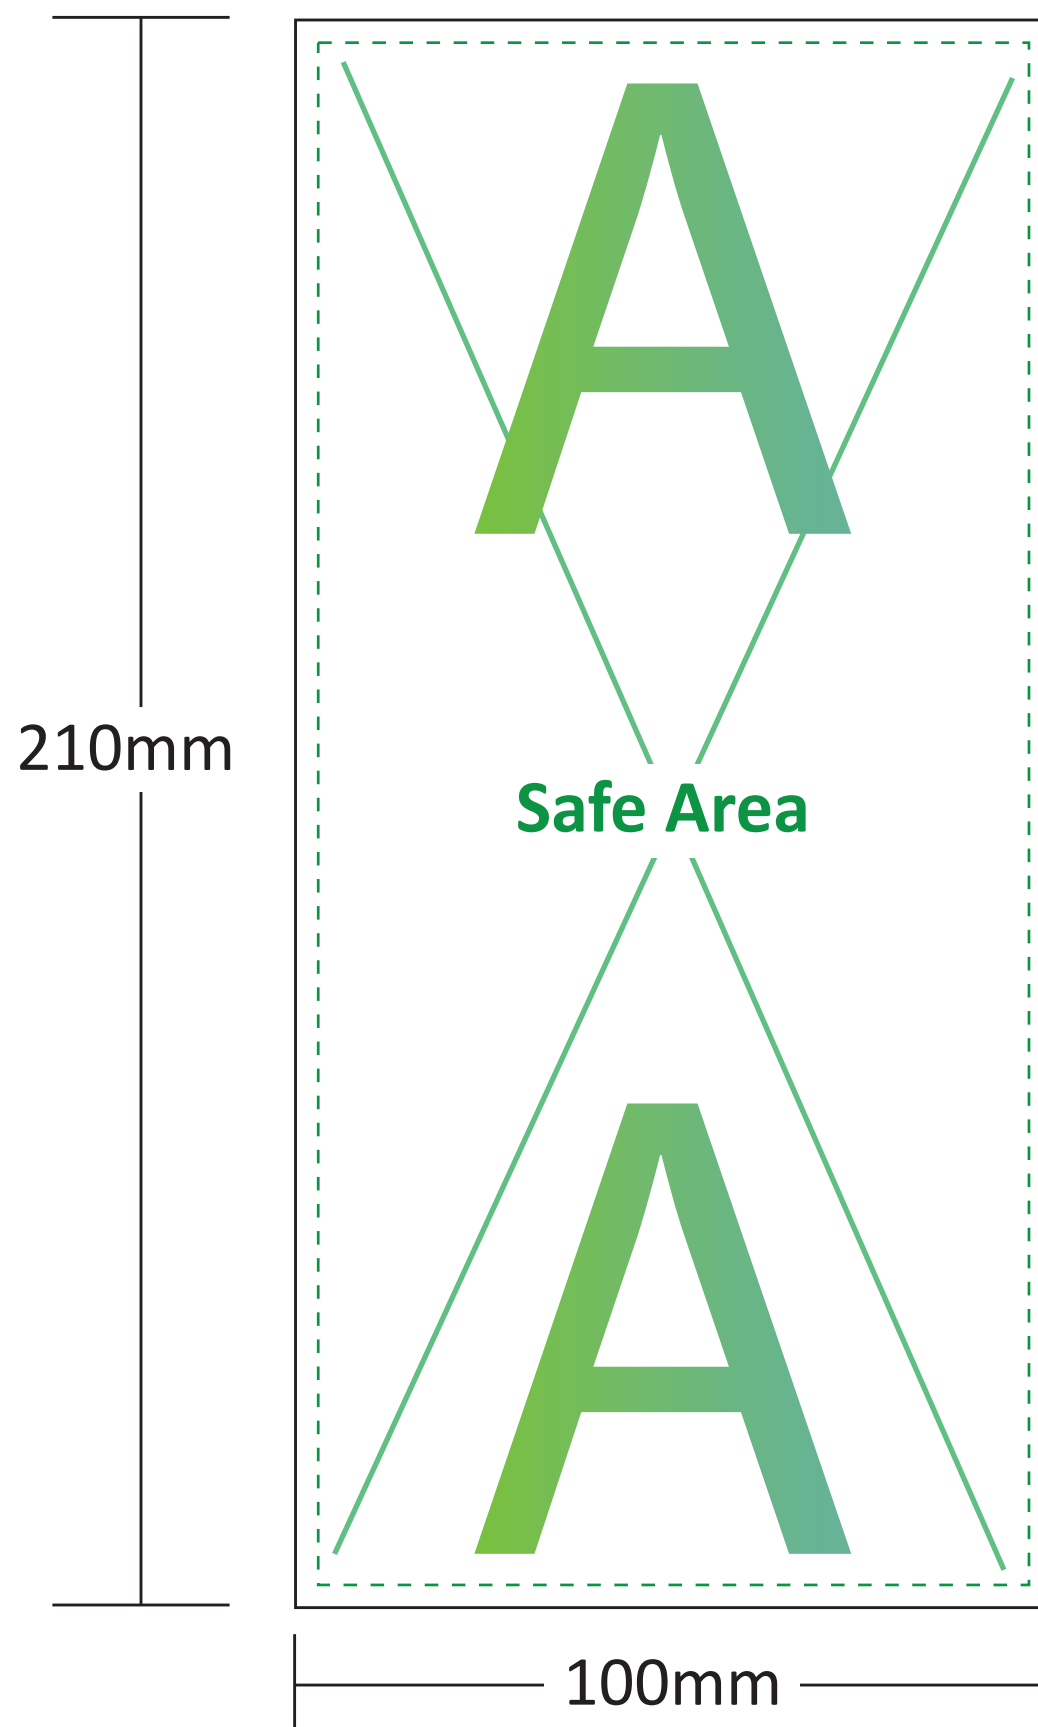

# Tri Fold Tentcard : 210mm x 100mm

## TEMPLATE GUIDE FOR PRINTING PRODUCTS

Unit : Millimetres (mm)

----- Safe Area  
\_\_\_\_\_ Print Area