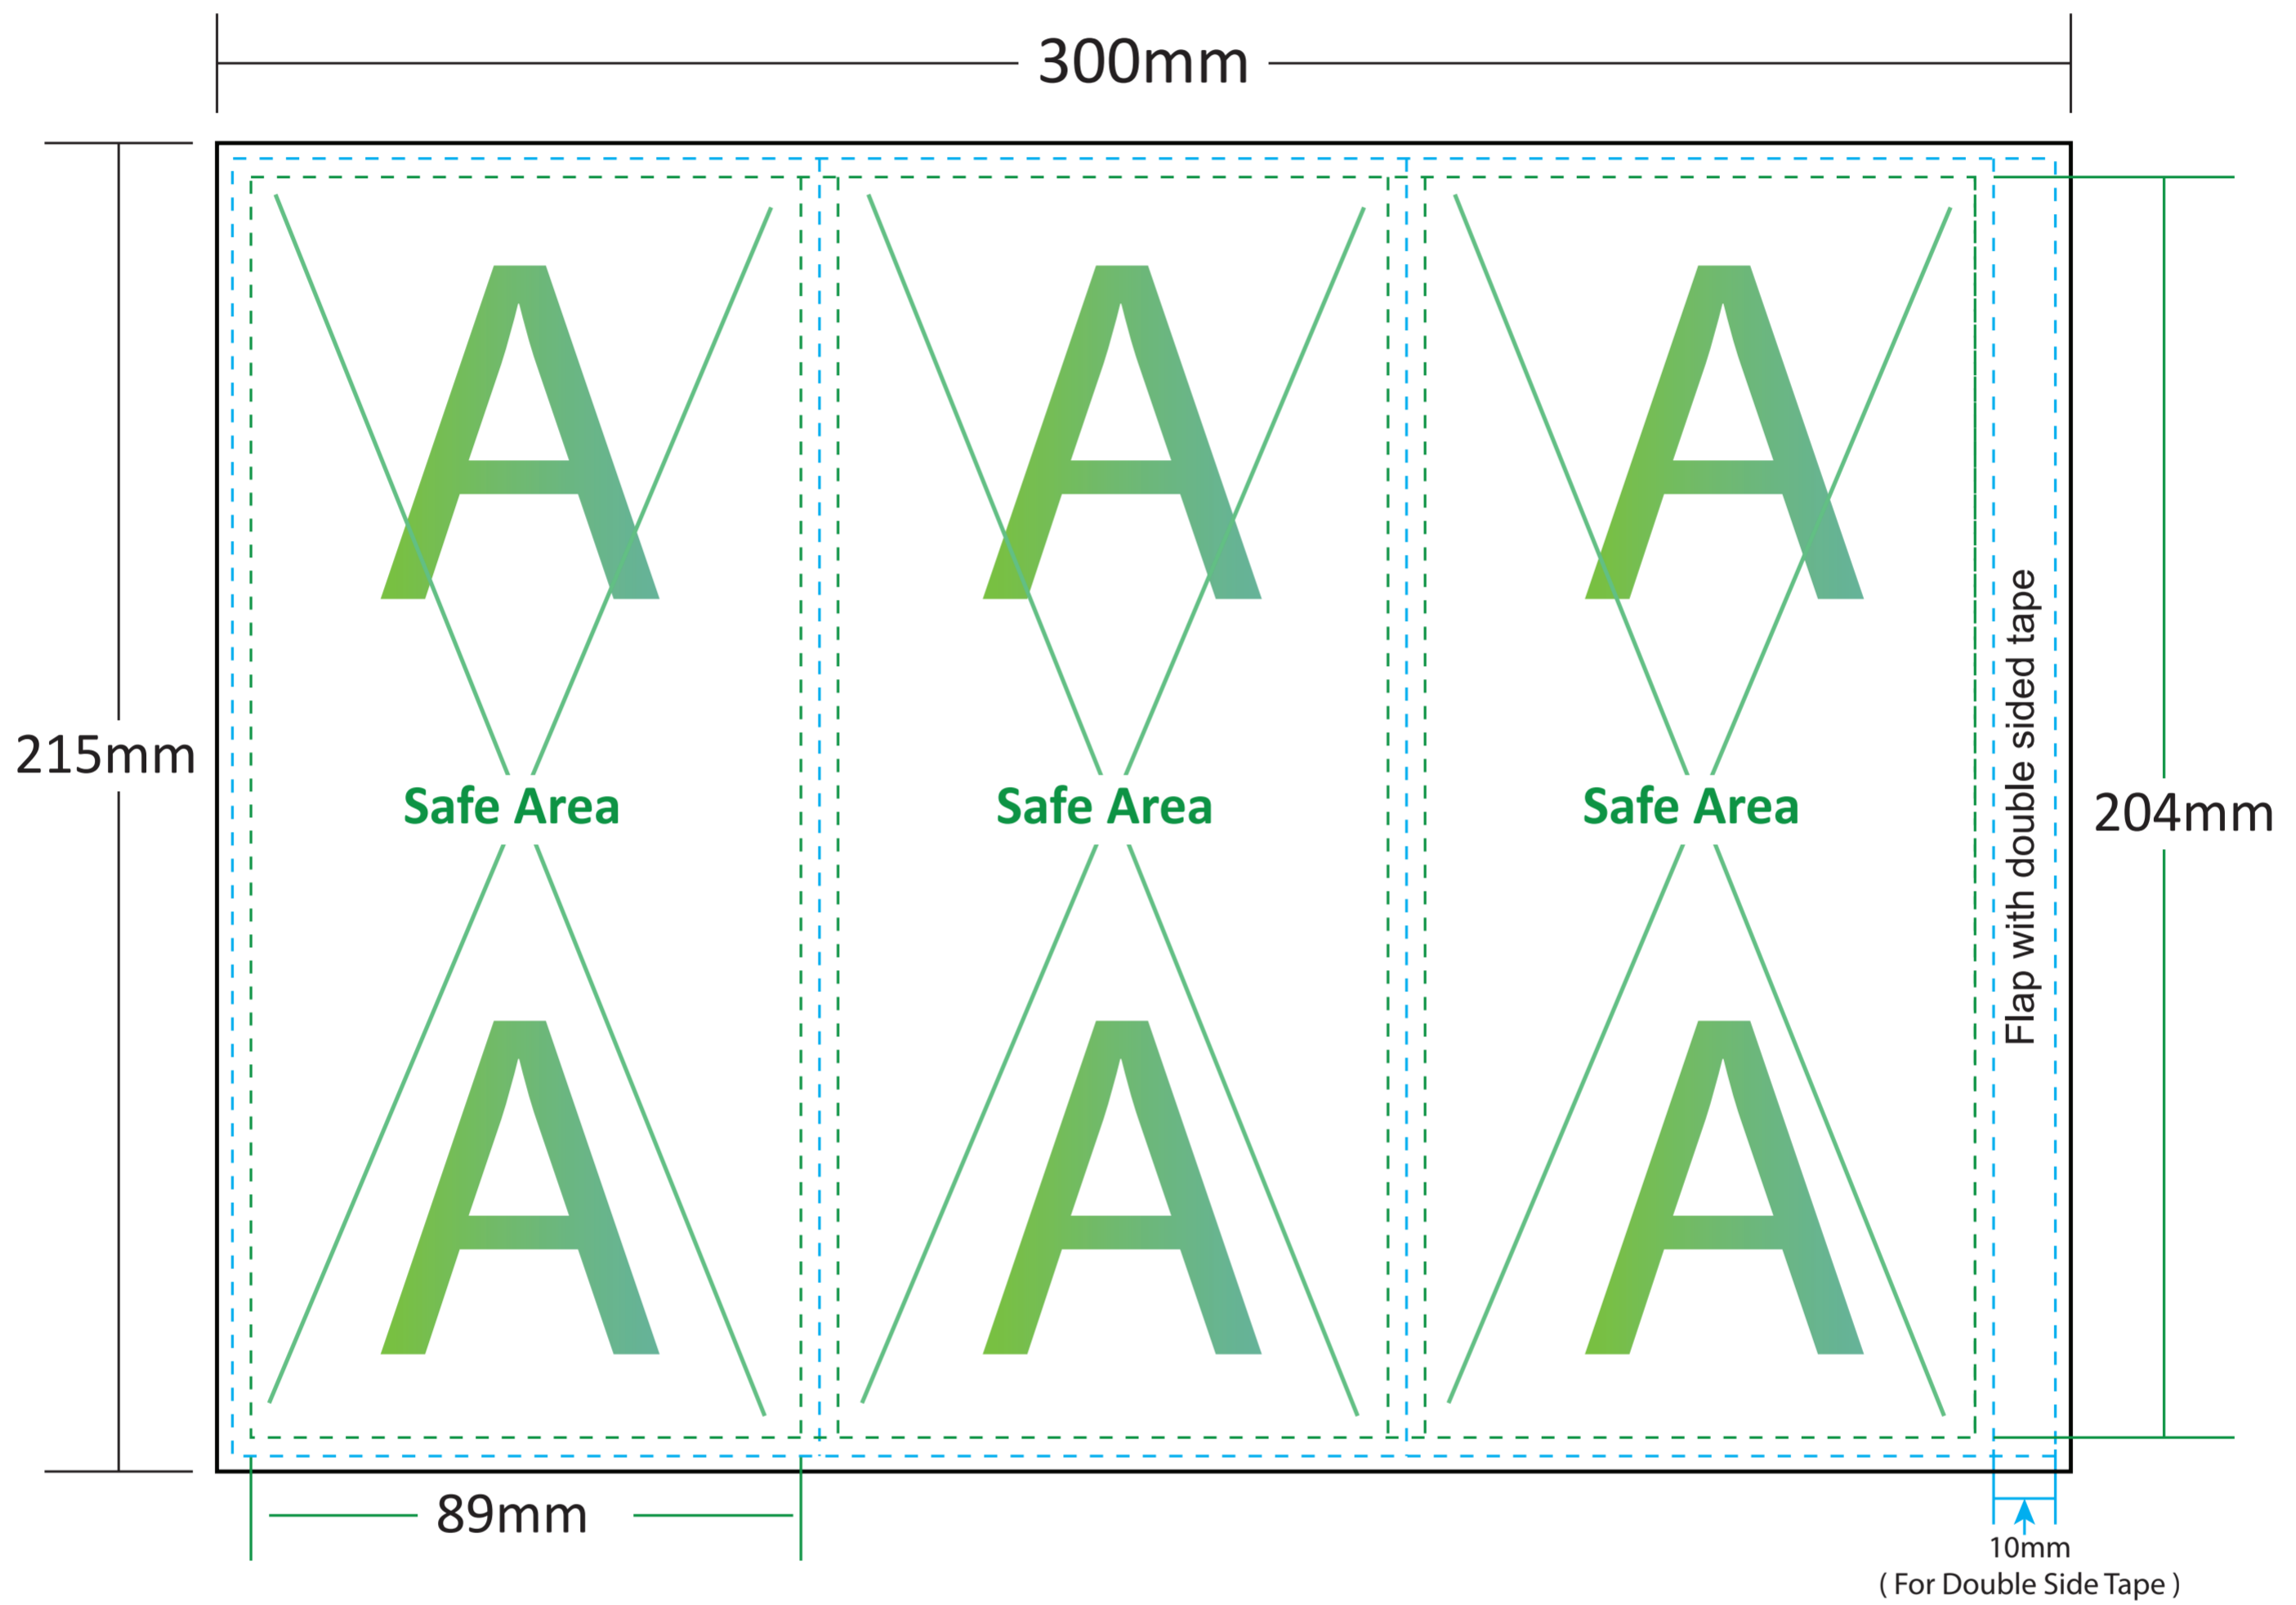

Tri Fold Tentcard : 210mm x 95mm

TEMPLATE GUIDE FOR PRINTING PRODUCTS

- Safe Area
- Safe Area
- Print Area

Unit : Millimetres (mm)

ARTWORK GUIDELINES

Color Format : CMYK

Submit File Without Markings

File Format : PDF, EPS

Important Text & Images In Safe Area