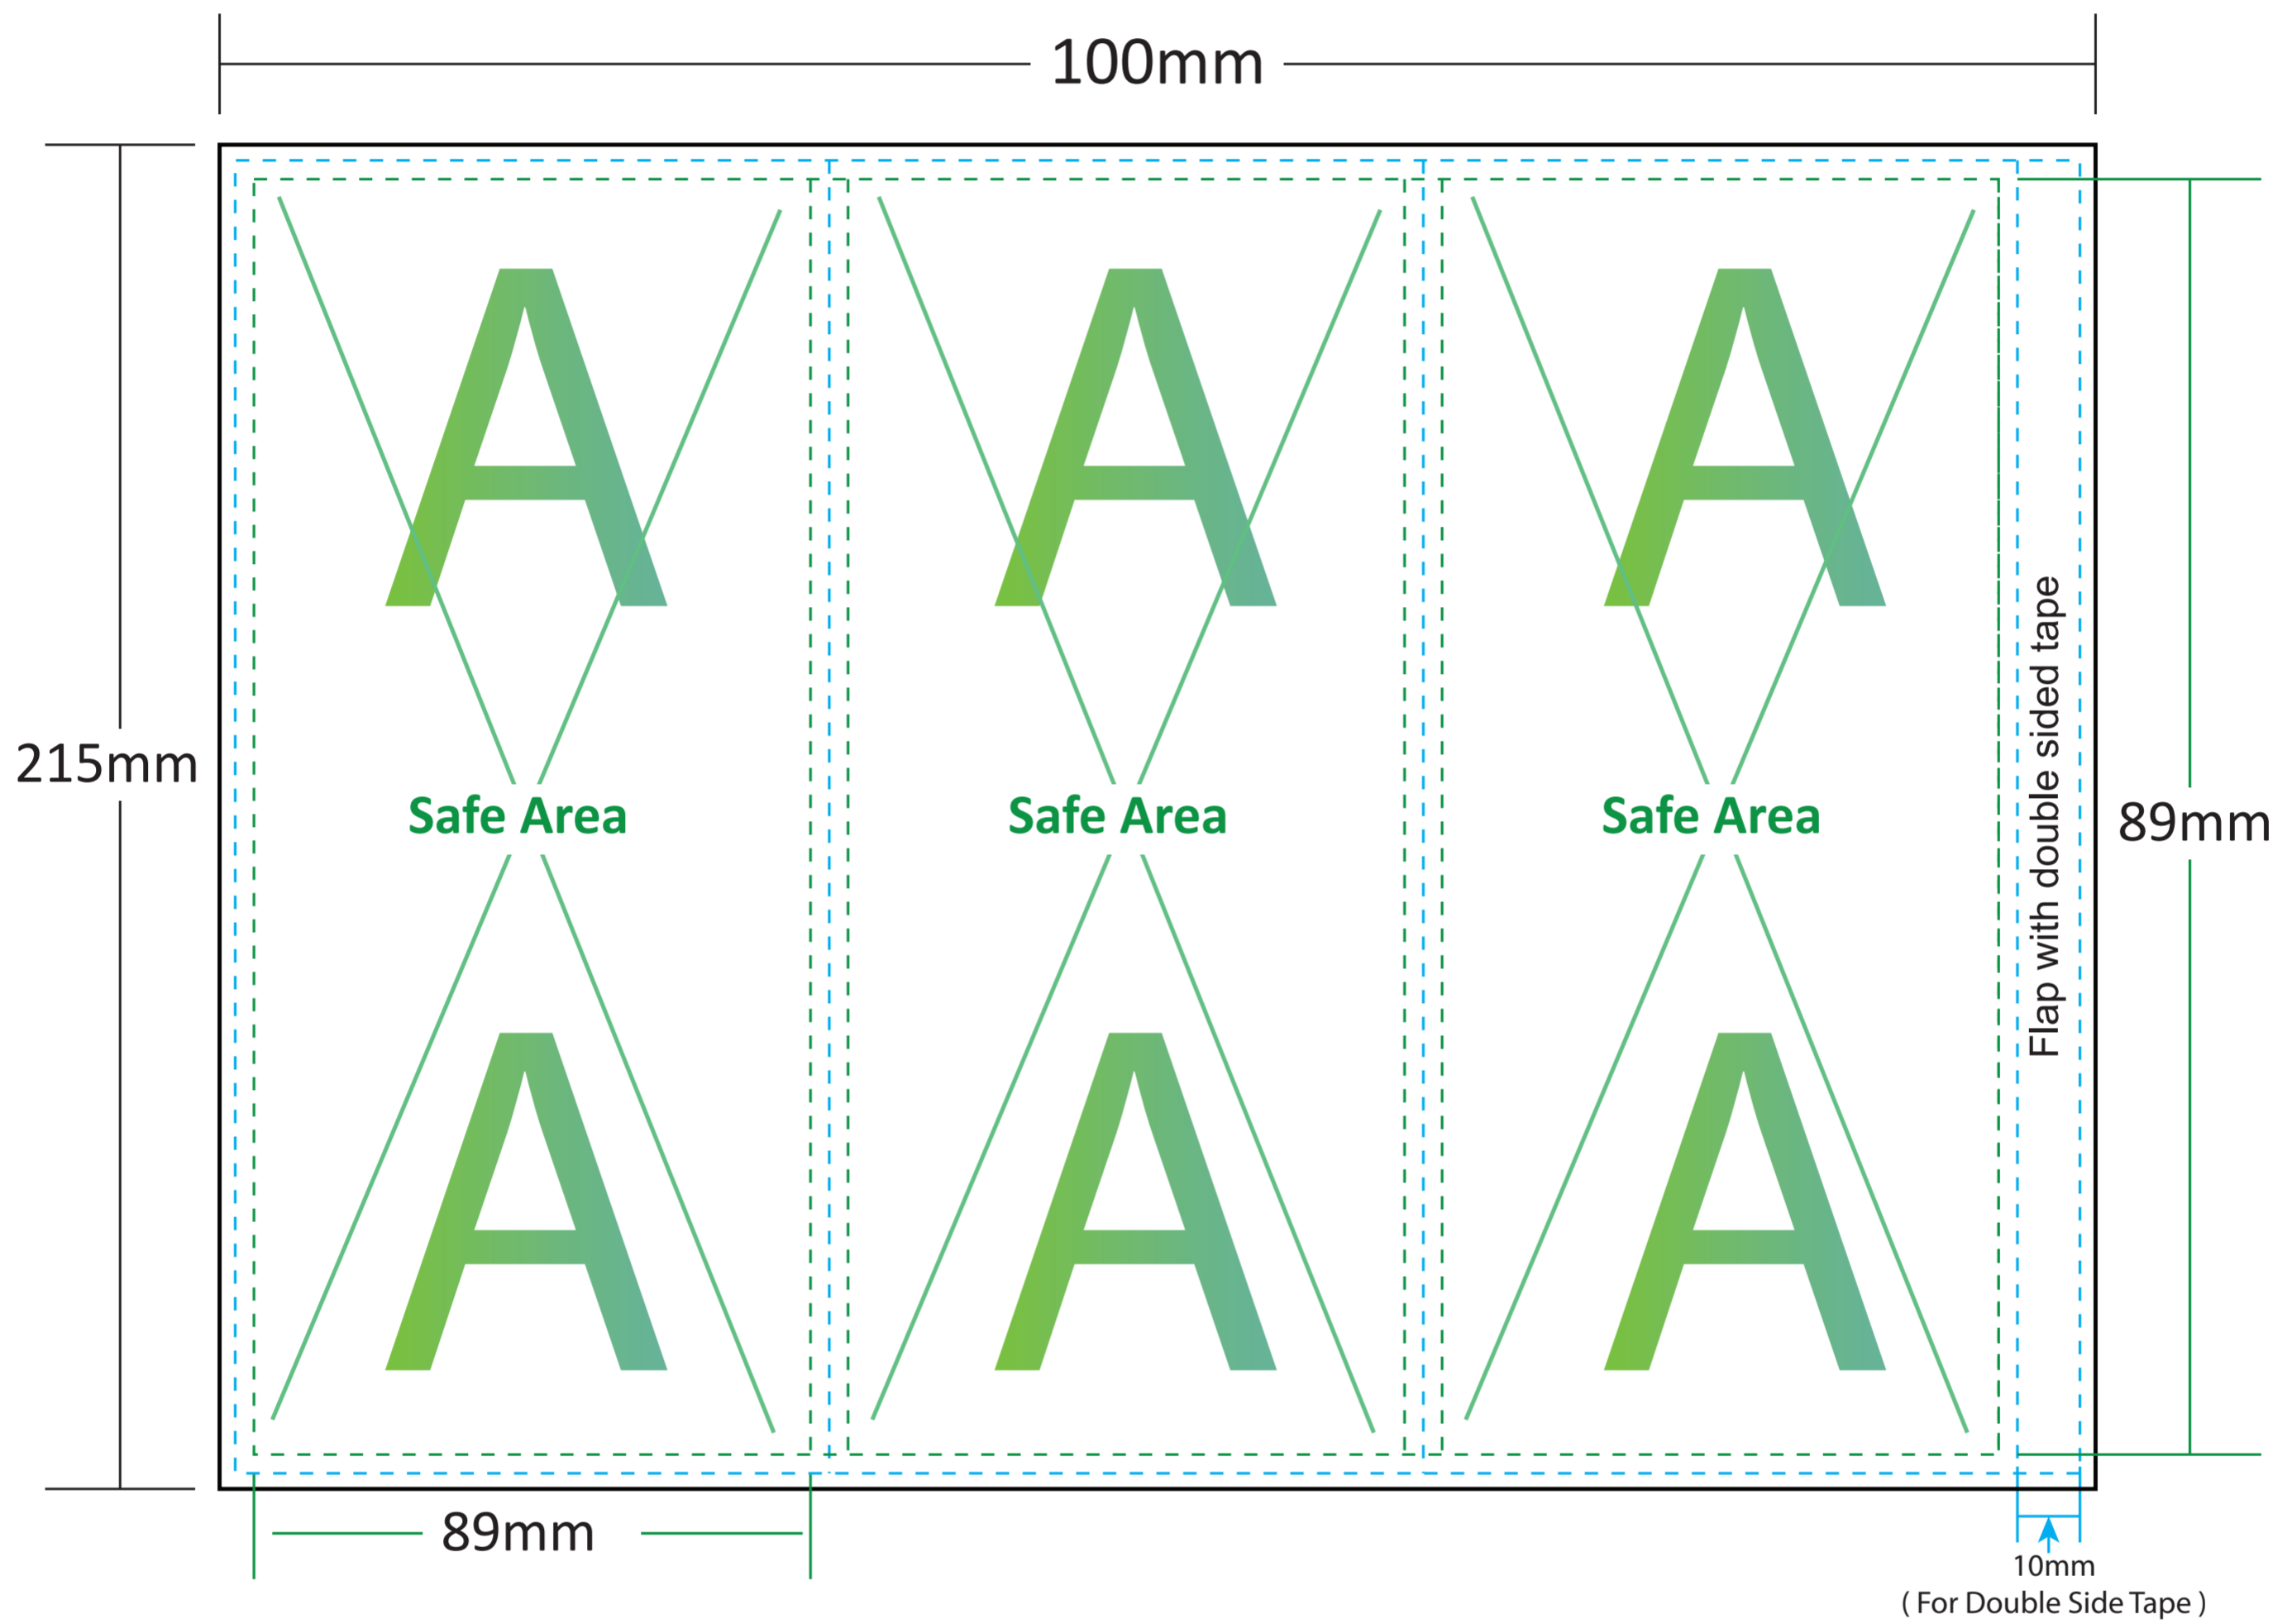

Tri Fold Tentcard : 210mm x 95mm

TEMPLATE GUIDE FOR PRINTING PRODUCTS

- Safe Area
- Safe Area
- Print Area

Unit : Millimetres (mm)

ARTWORK GUIDELINES

Color Format : CMYK

Submit File Without Markings

File Format : PDF, EPS

Important Text & Images In Safe Area