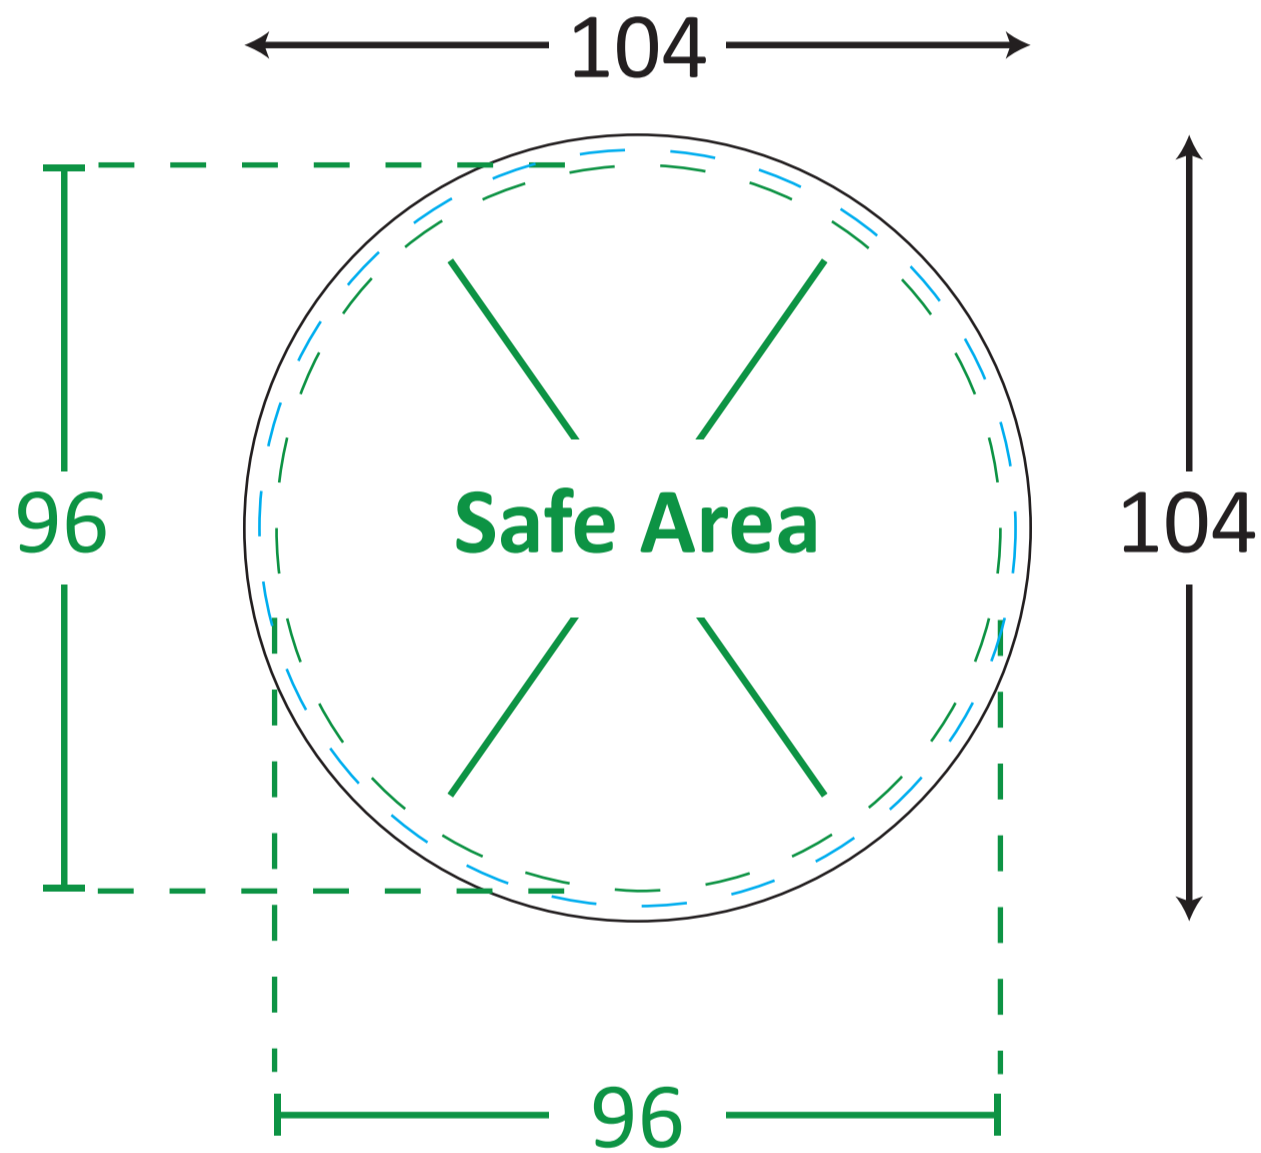

Circle - 100mm

TEMPLATE GUIDE FOR PRINTING PRODUCTS

- Actual Size
- Safe Area
- Print Area

Unit : Millimetres (mm)

ARTWORK GUIDELINES

Color Format : CMYK

Submit File Without Markings

File Format : PDF, EPS

Important Text & Images In Safe Area