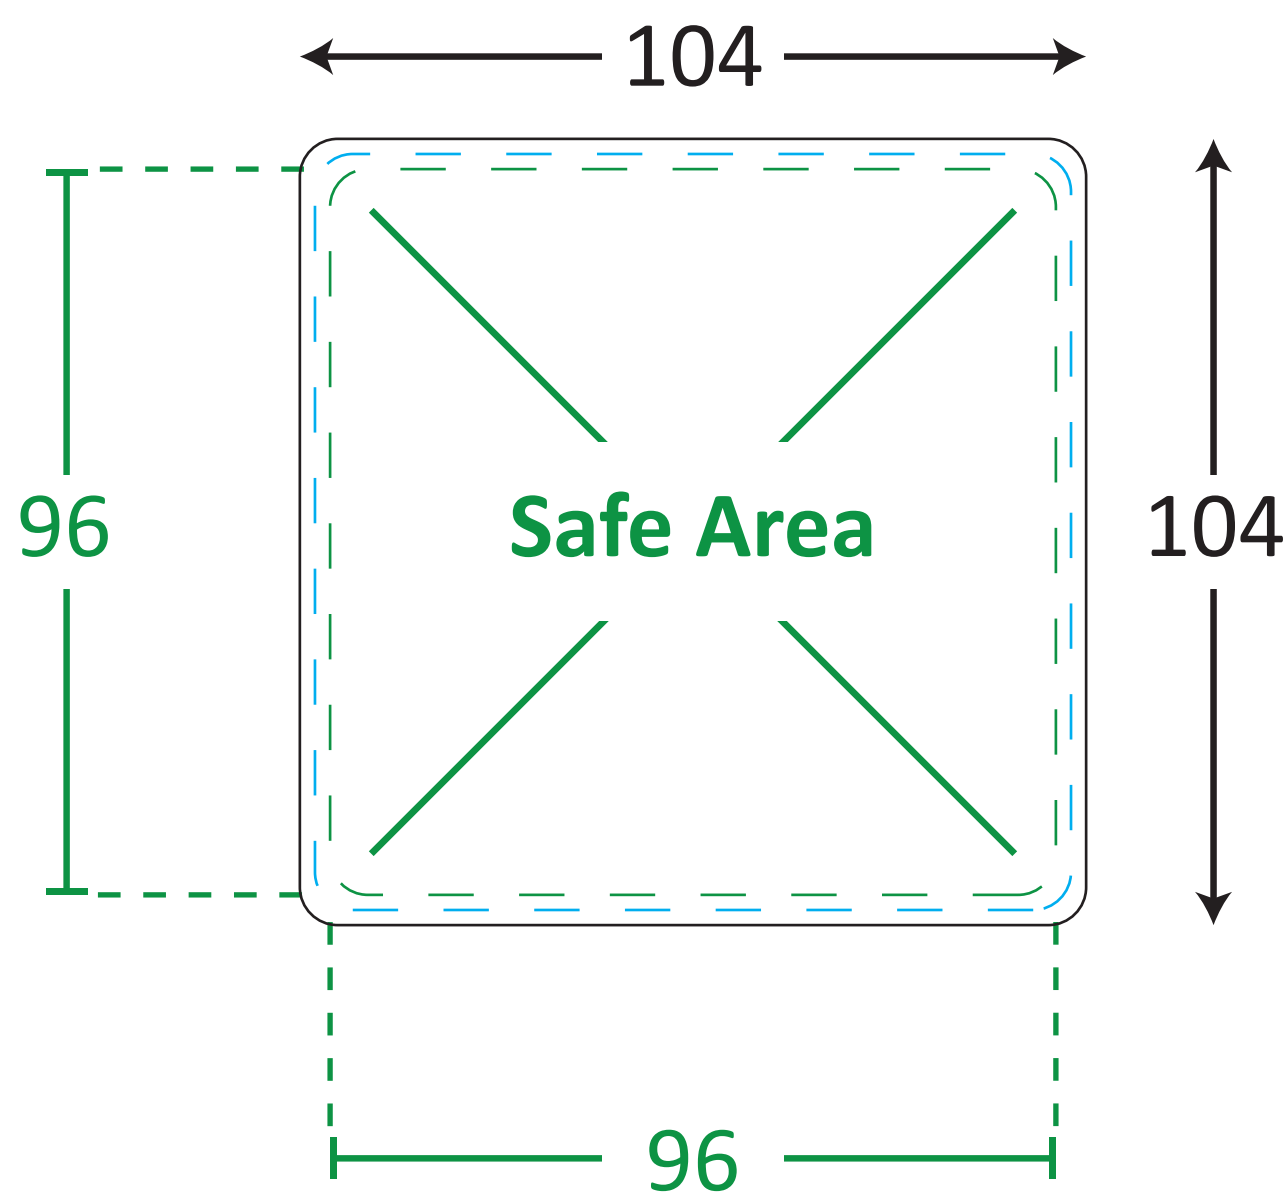

Rounded Square - 100mm

TEMPLATE GUIDE FOR PRINTING PRODUCTS

Unit : Millimetres (mm)

- Actual Size
- Safe Area
- Print Area

ARTWORK GUIDELINES

Color Format : CMYK

Submit File Without Markings

File Format : PDF, EPS

Important Text & Images In Safe Area