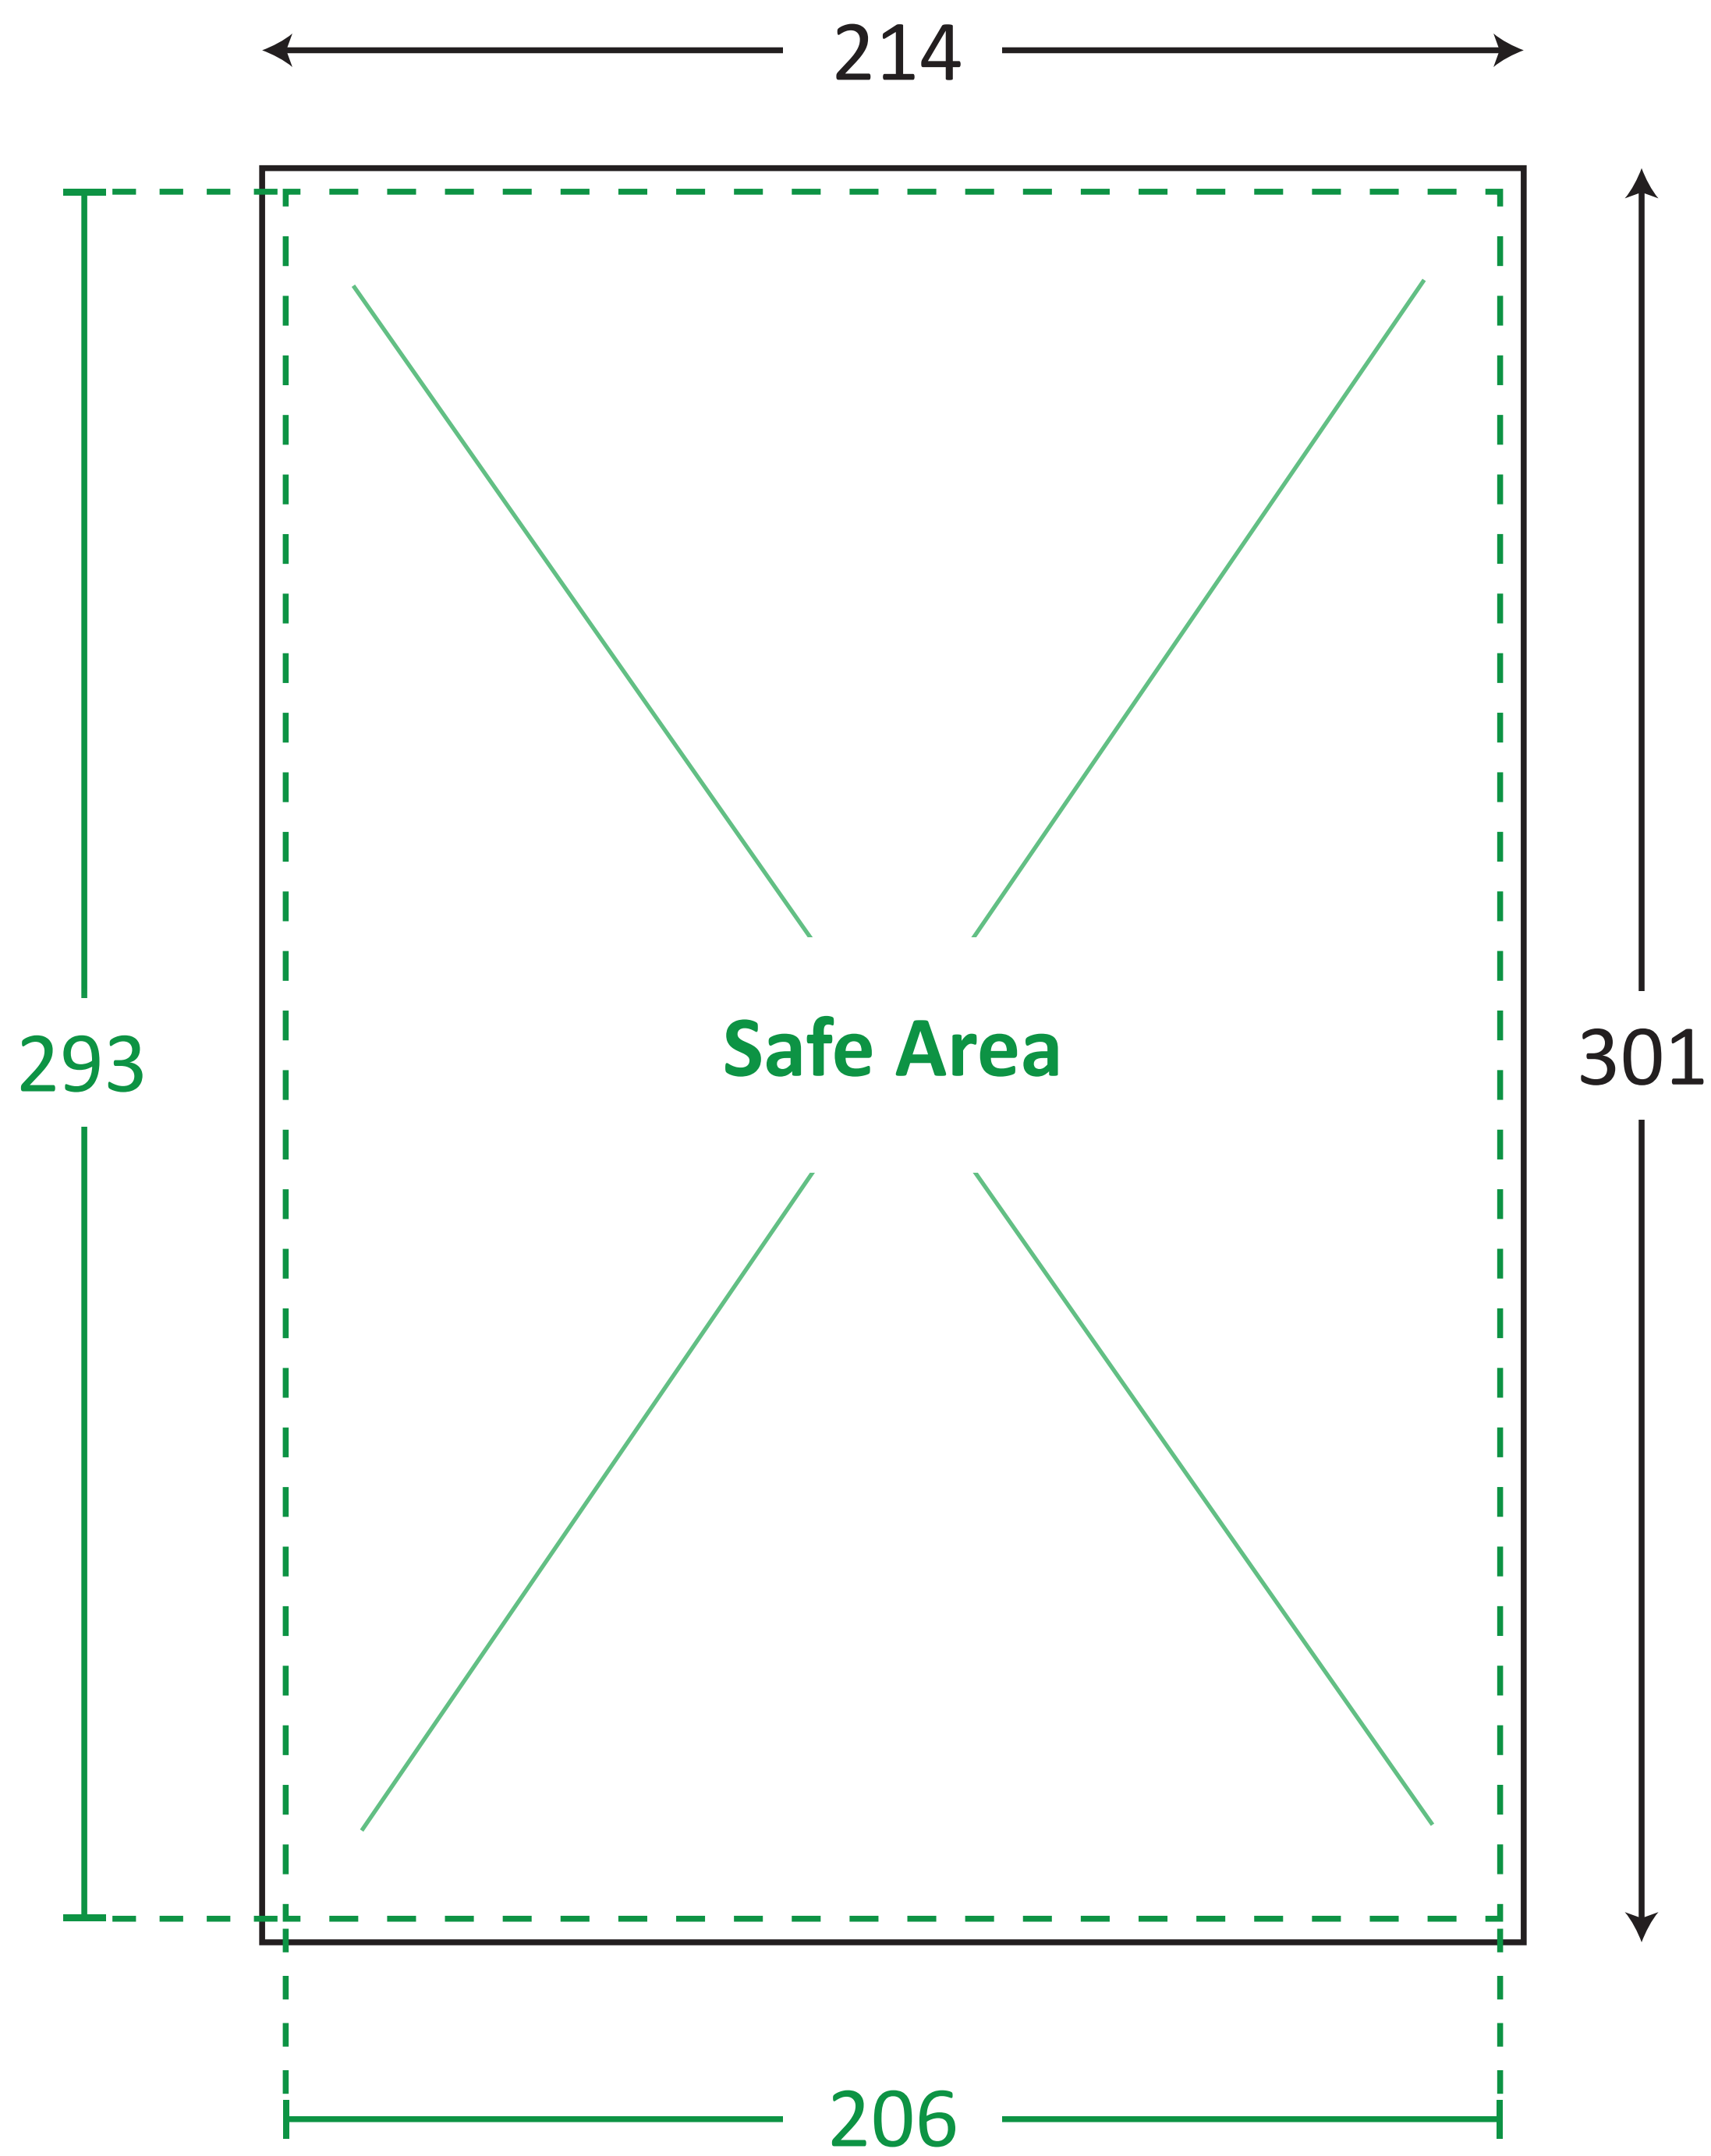

A4 Size (Portrait)

TEMPLATE GUIDE FOR PRINTING PRODUCTS

Unit : Millimetres (mm)

----- Safe Area
————— Print Area

ARTWORK GUIDELINES

Color Format : CMYK

Submit File Without Markings

File Format : PDF, EPS

Important Text & Images In Safe Area