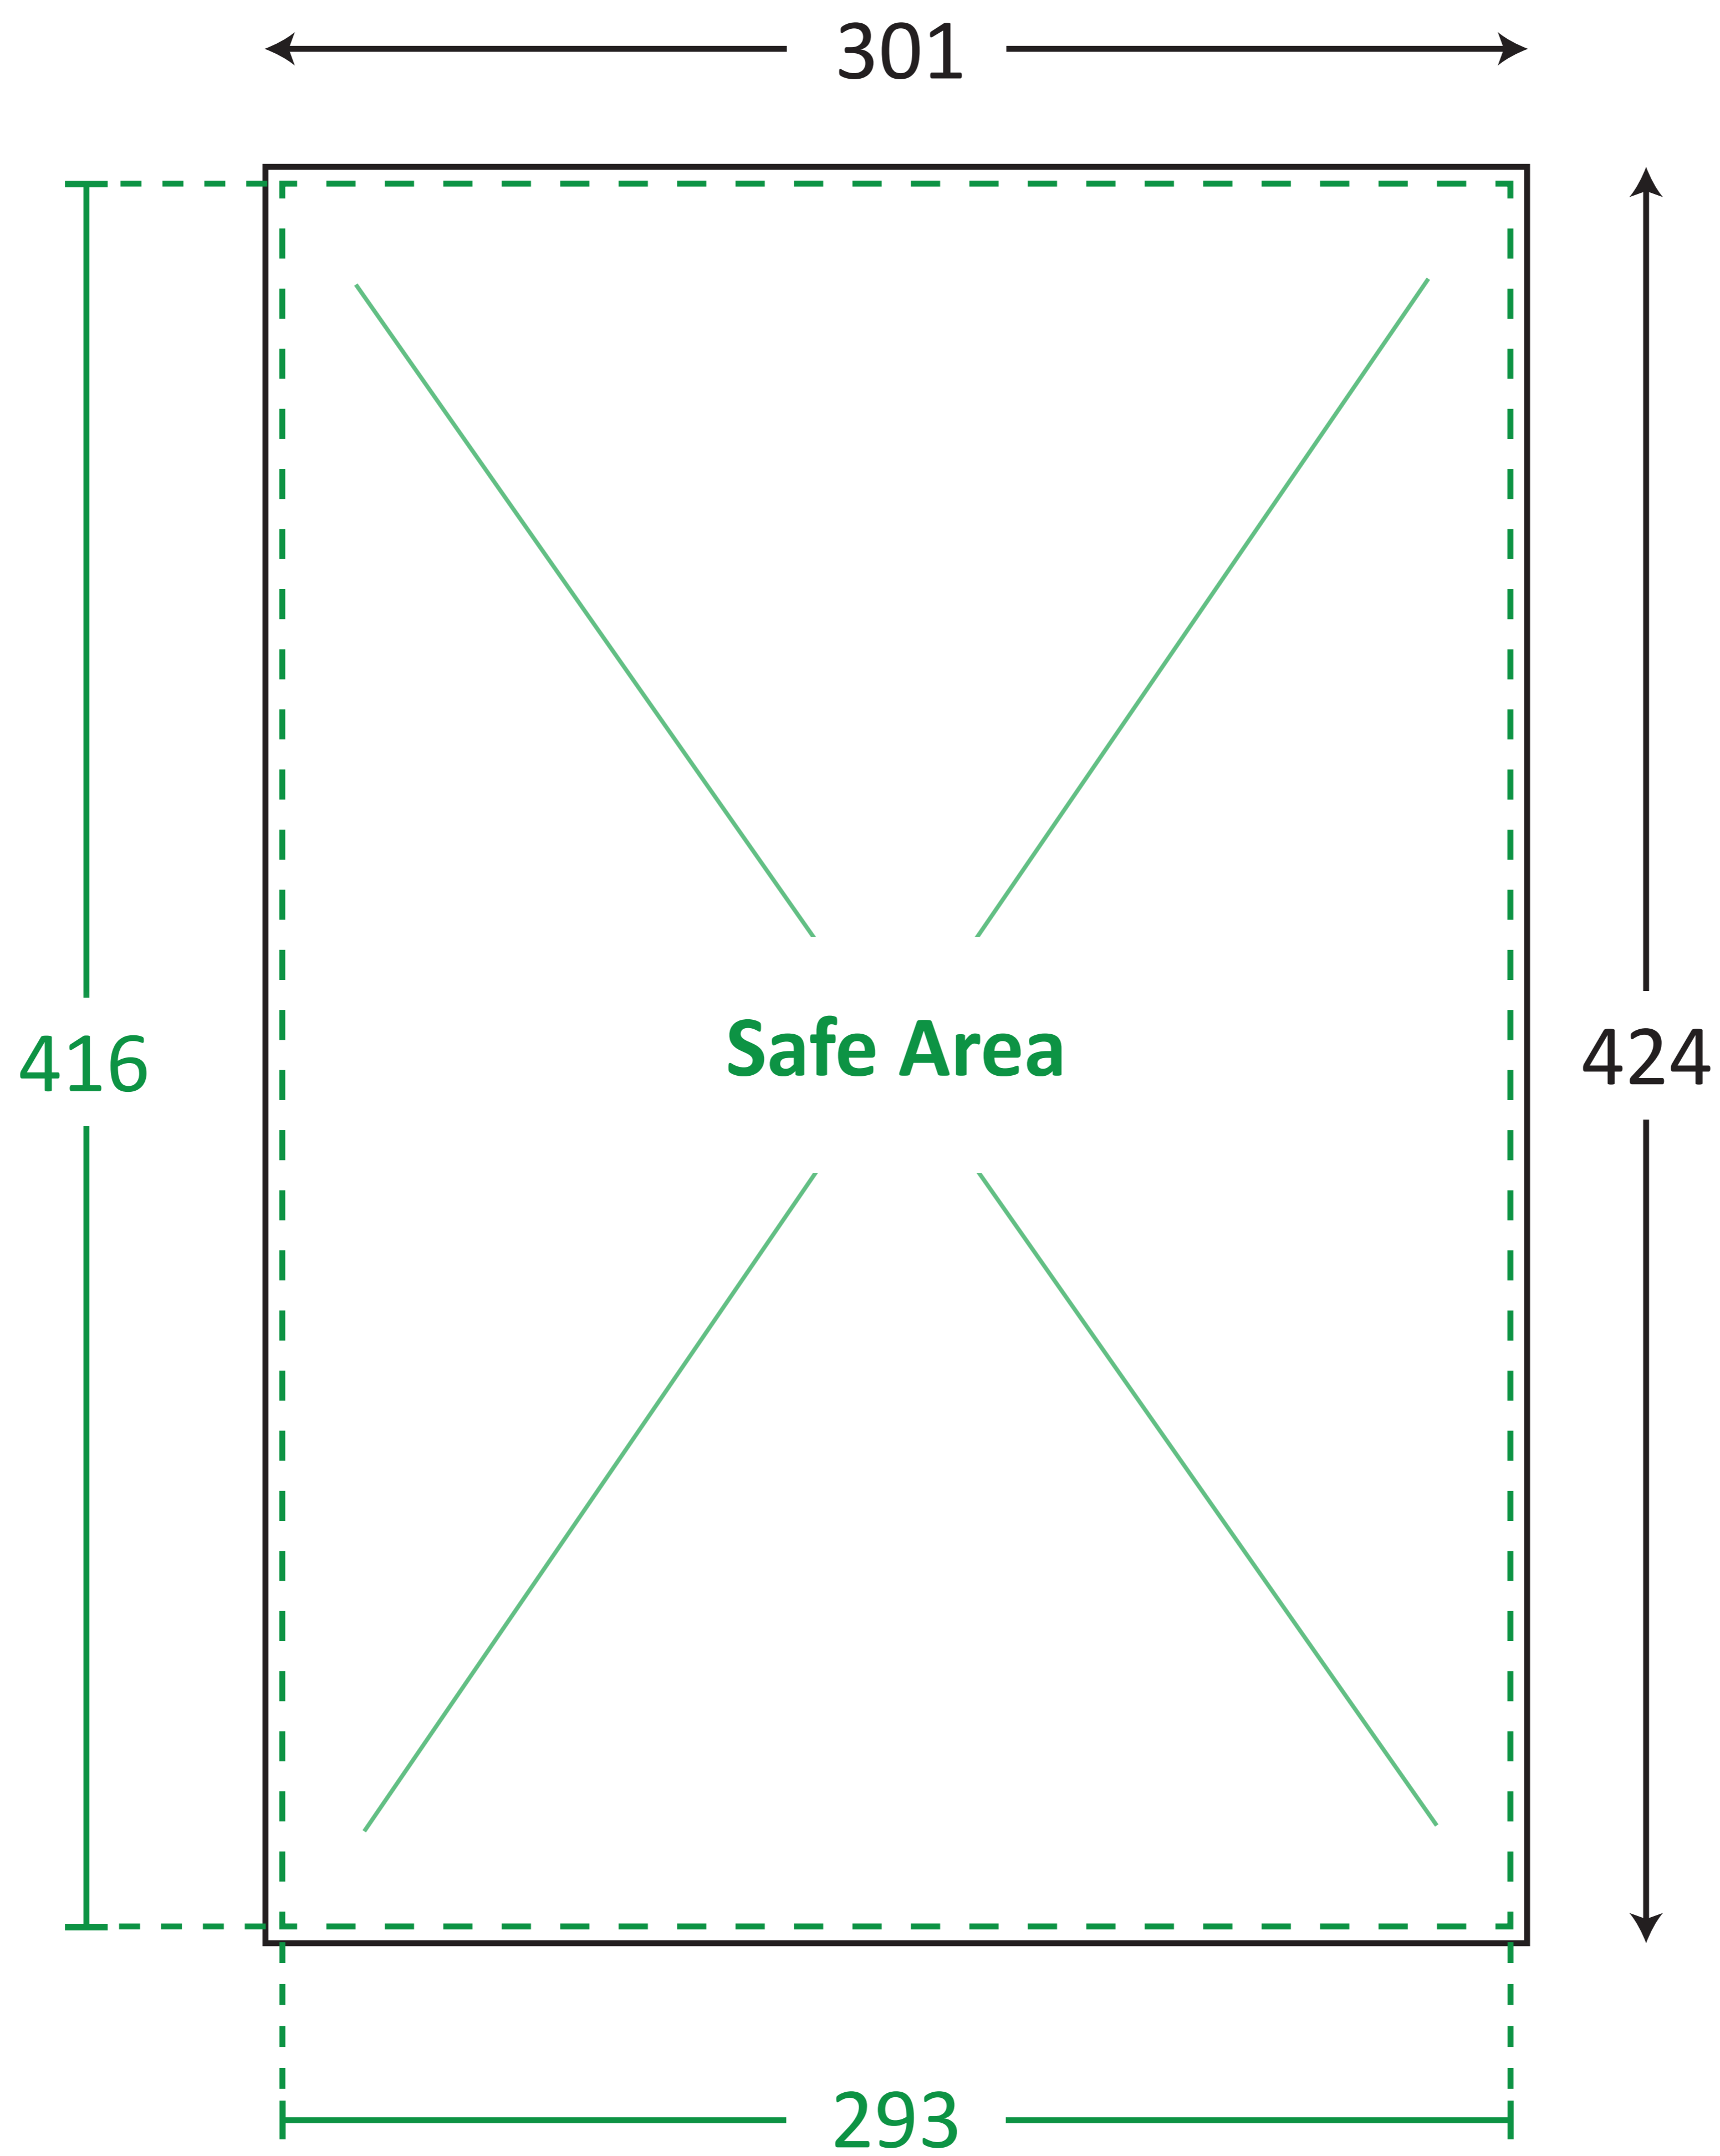

A3 Size (Portrait)

TEMPLATE GUIDE FOR PRINTING PRODUCTS

Unit : Millimetres (mm)

----- Safe Area
————— Print Area

ARTWORK GUIDELINES

Color Format : CMYK

Submit File Without Markings

File Format : PDF, EPS

Important Text & Images In Safe Area