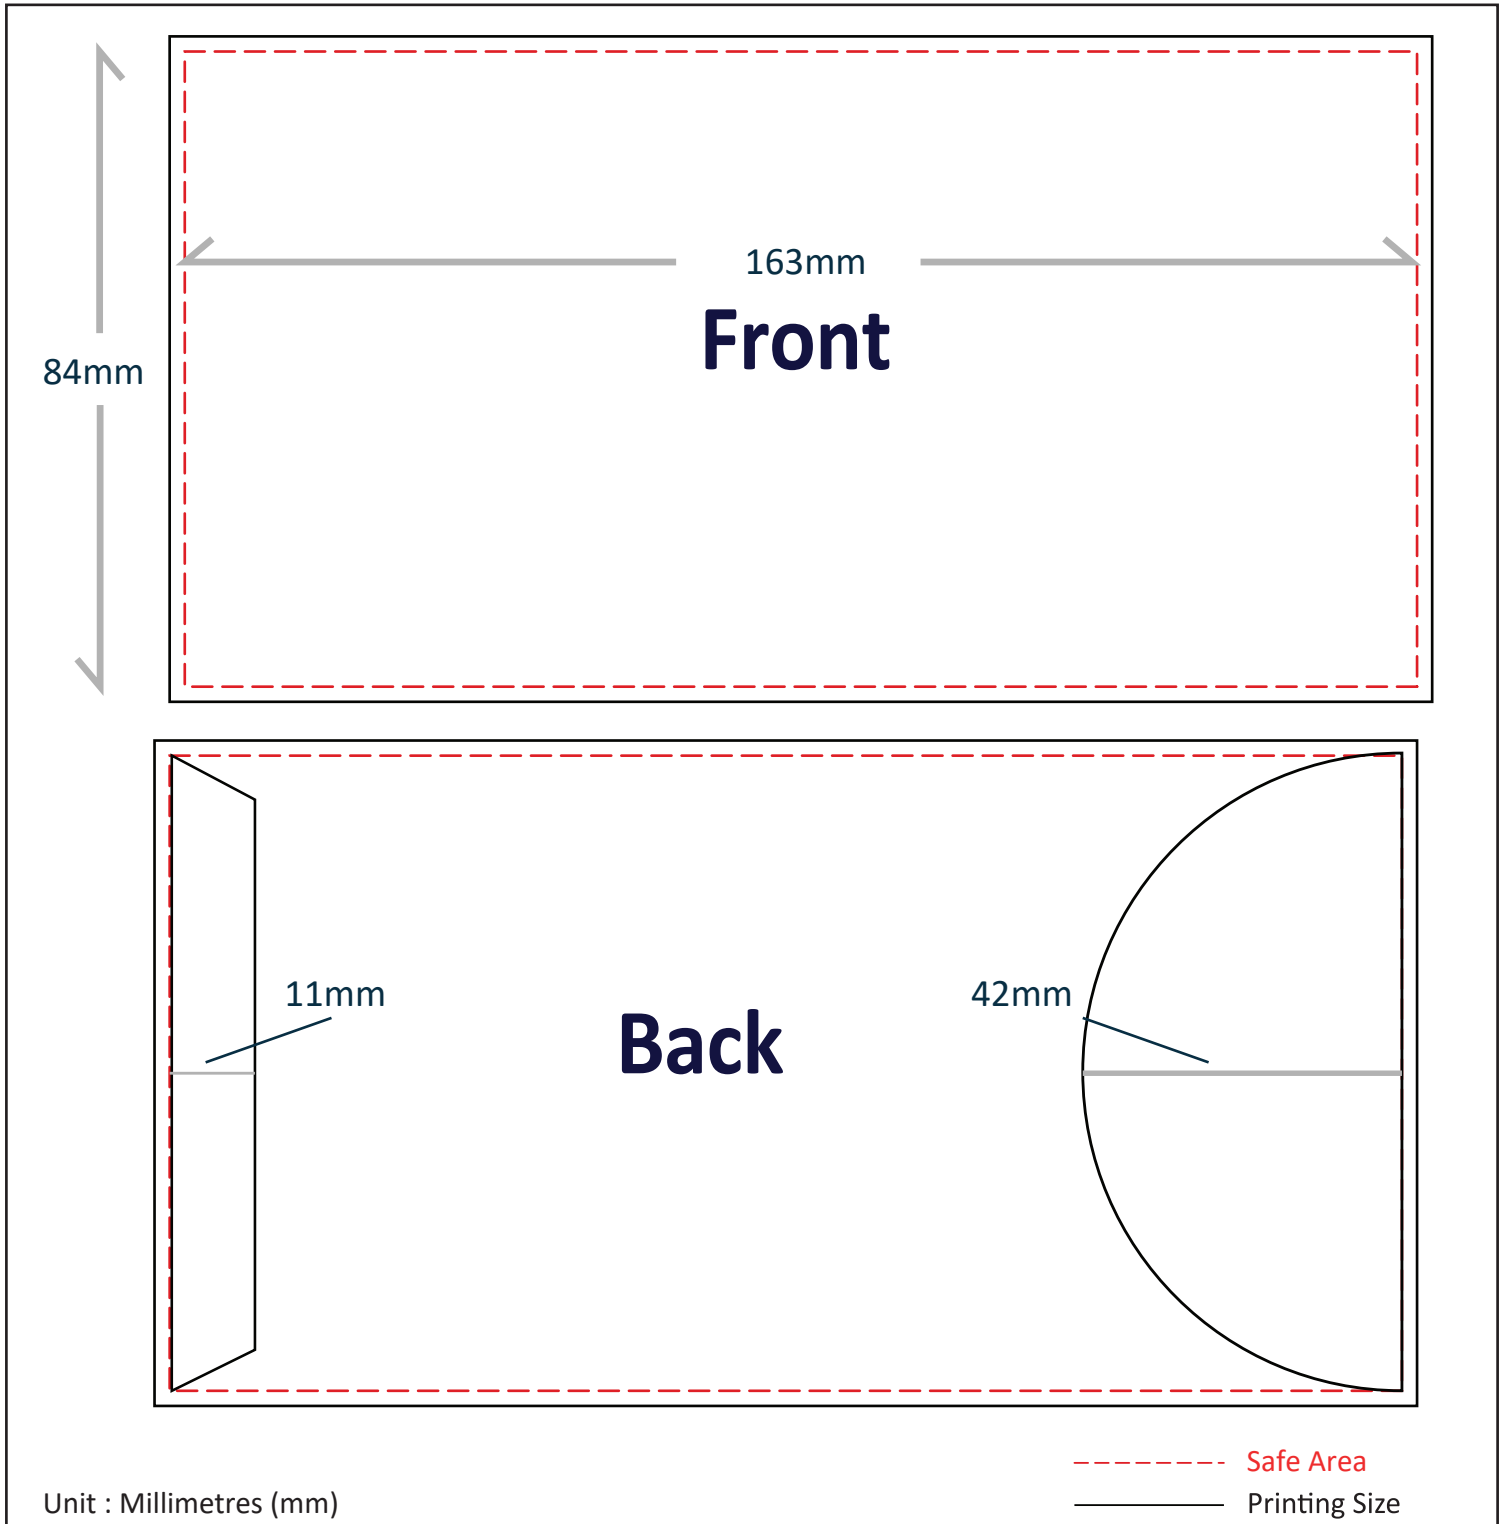

# Red Packet

163mm x 84mm

## ARTWORK GUIDELINES

**Color Format : CMYK**

**Submit File Without Markings**

**File Format : PDF, EPS**

**Bleeding : Top: 2mm Bottom: 2mm**