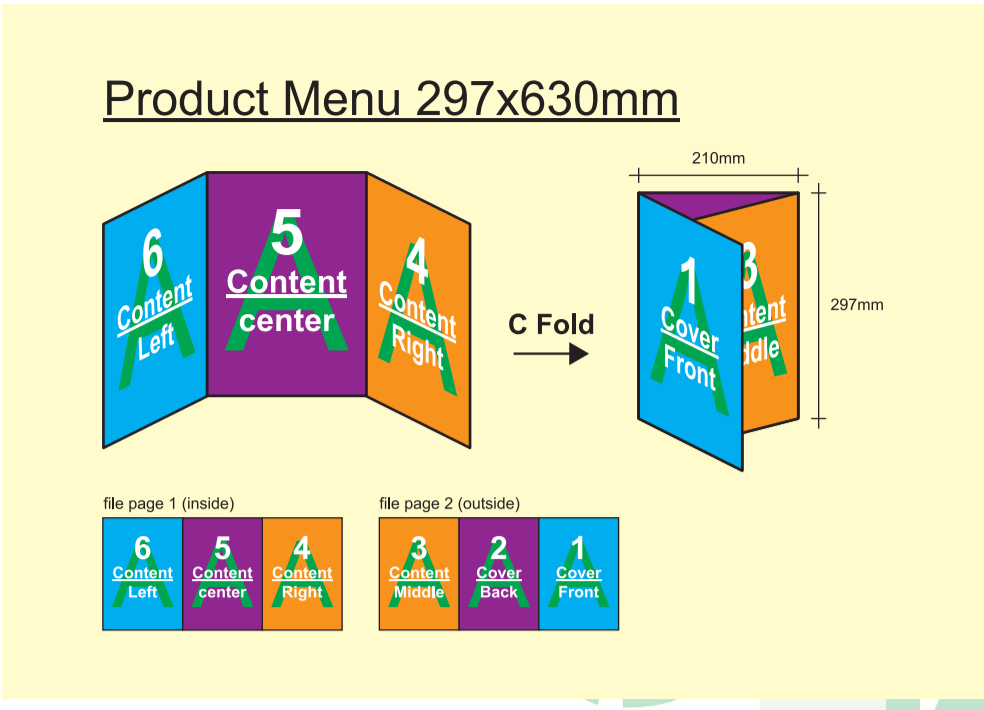

artwork ready KEEP barcode, template name & crop mark (all black colour)

artwork ready delete printing outline  
printing size 302 x 635mm

C Fold 297 x 210mm  
artwork ready delete cutting outline

**Material Size 320 x 660mm**

artwork ready delete scrolling line

**This Template for DC618 slit**

Content  
center

Content  
Right

3  
Content  
Middle

2  
Cover  
Back

1  
Cover  
Front