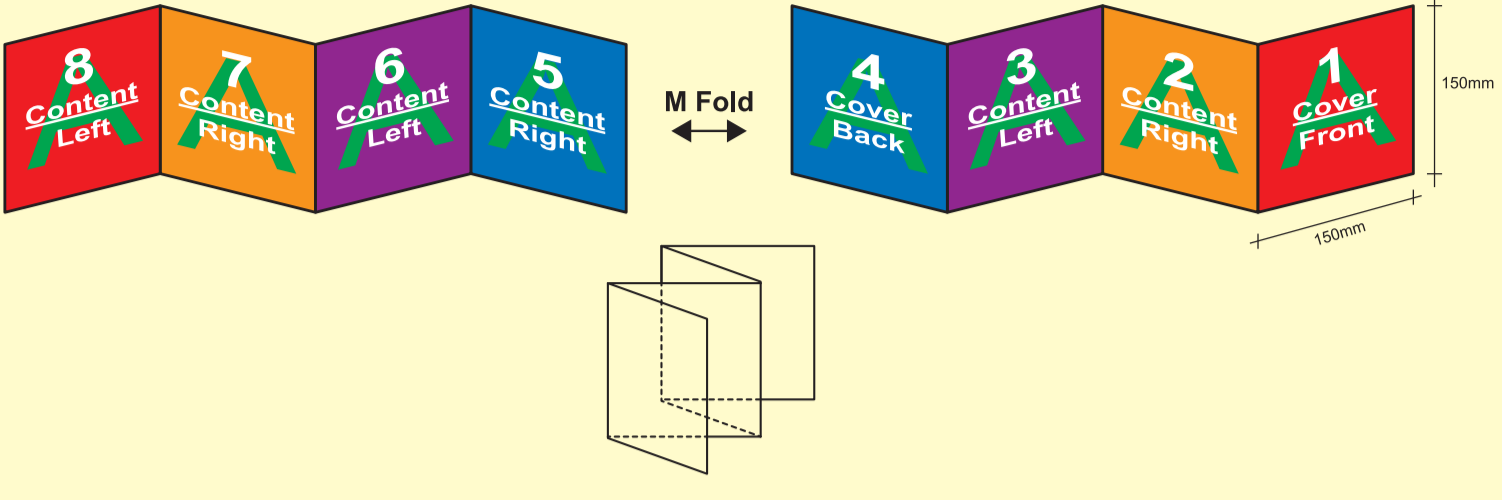

artwork ready KEEP barcode, template name & crop mark (all black colour)

Product Brochure 150x600mm

artwork ready delete printing outline
printing size 155 x 605mm

M Fold 150 x 150mm
artwork ready delete cutting outline

Material Size 330 x 660mm

This Template for DC618 slitter

artwork ready delete scrolling line

Content
Right

Content
Left

Content
Right

Content
Right

Content
Left

Content
Right