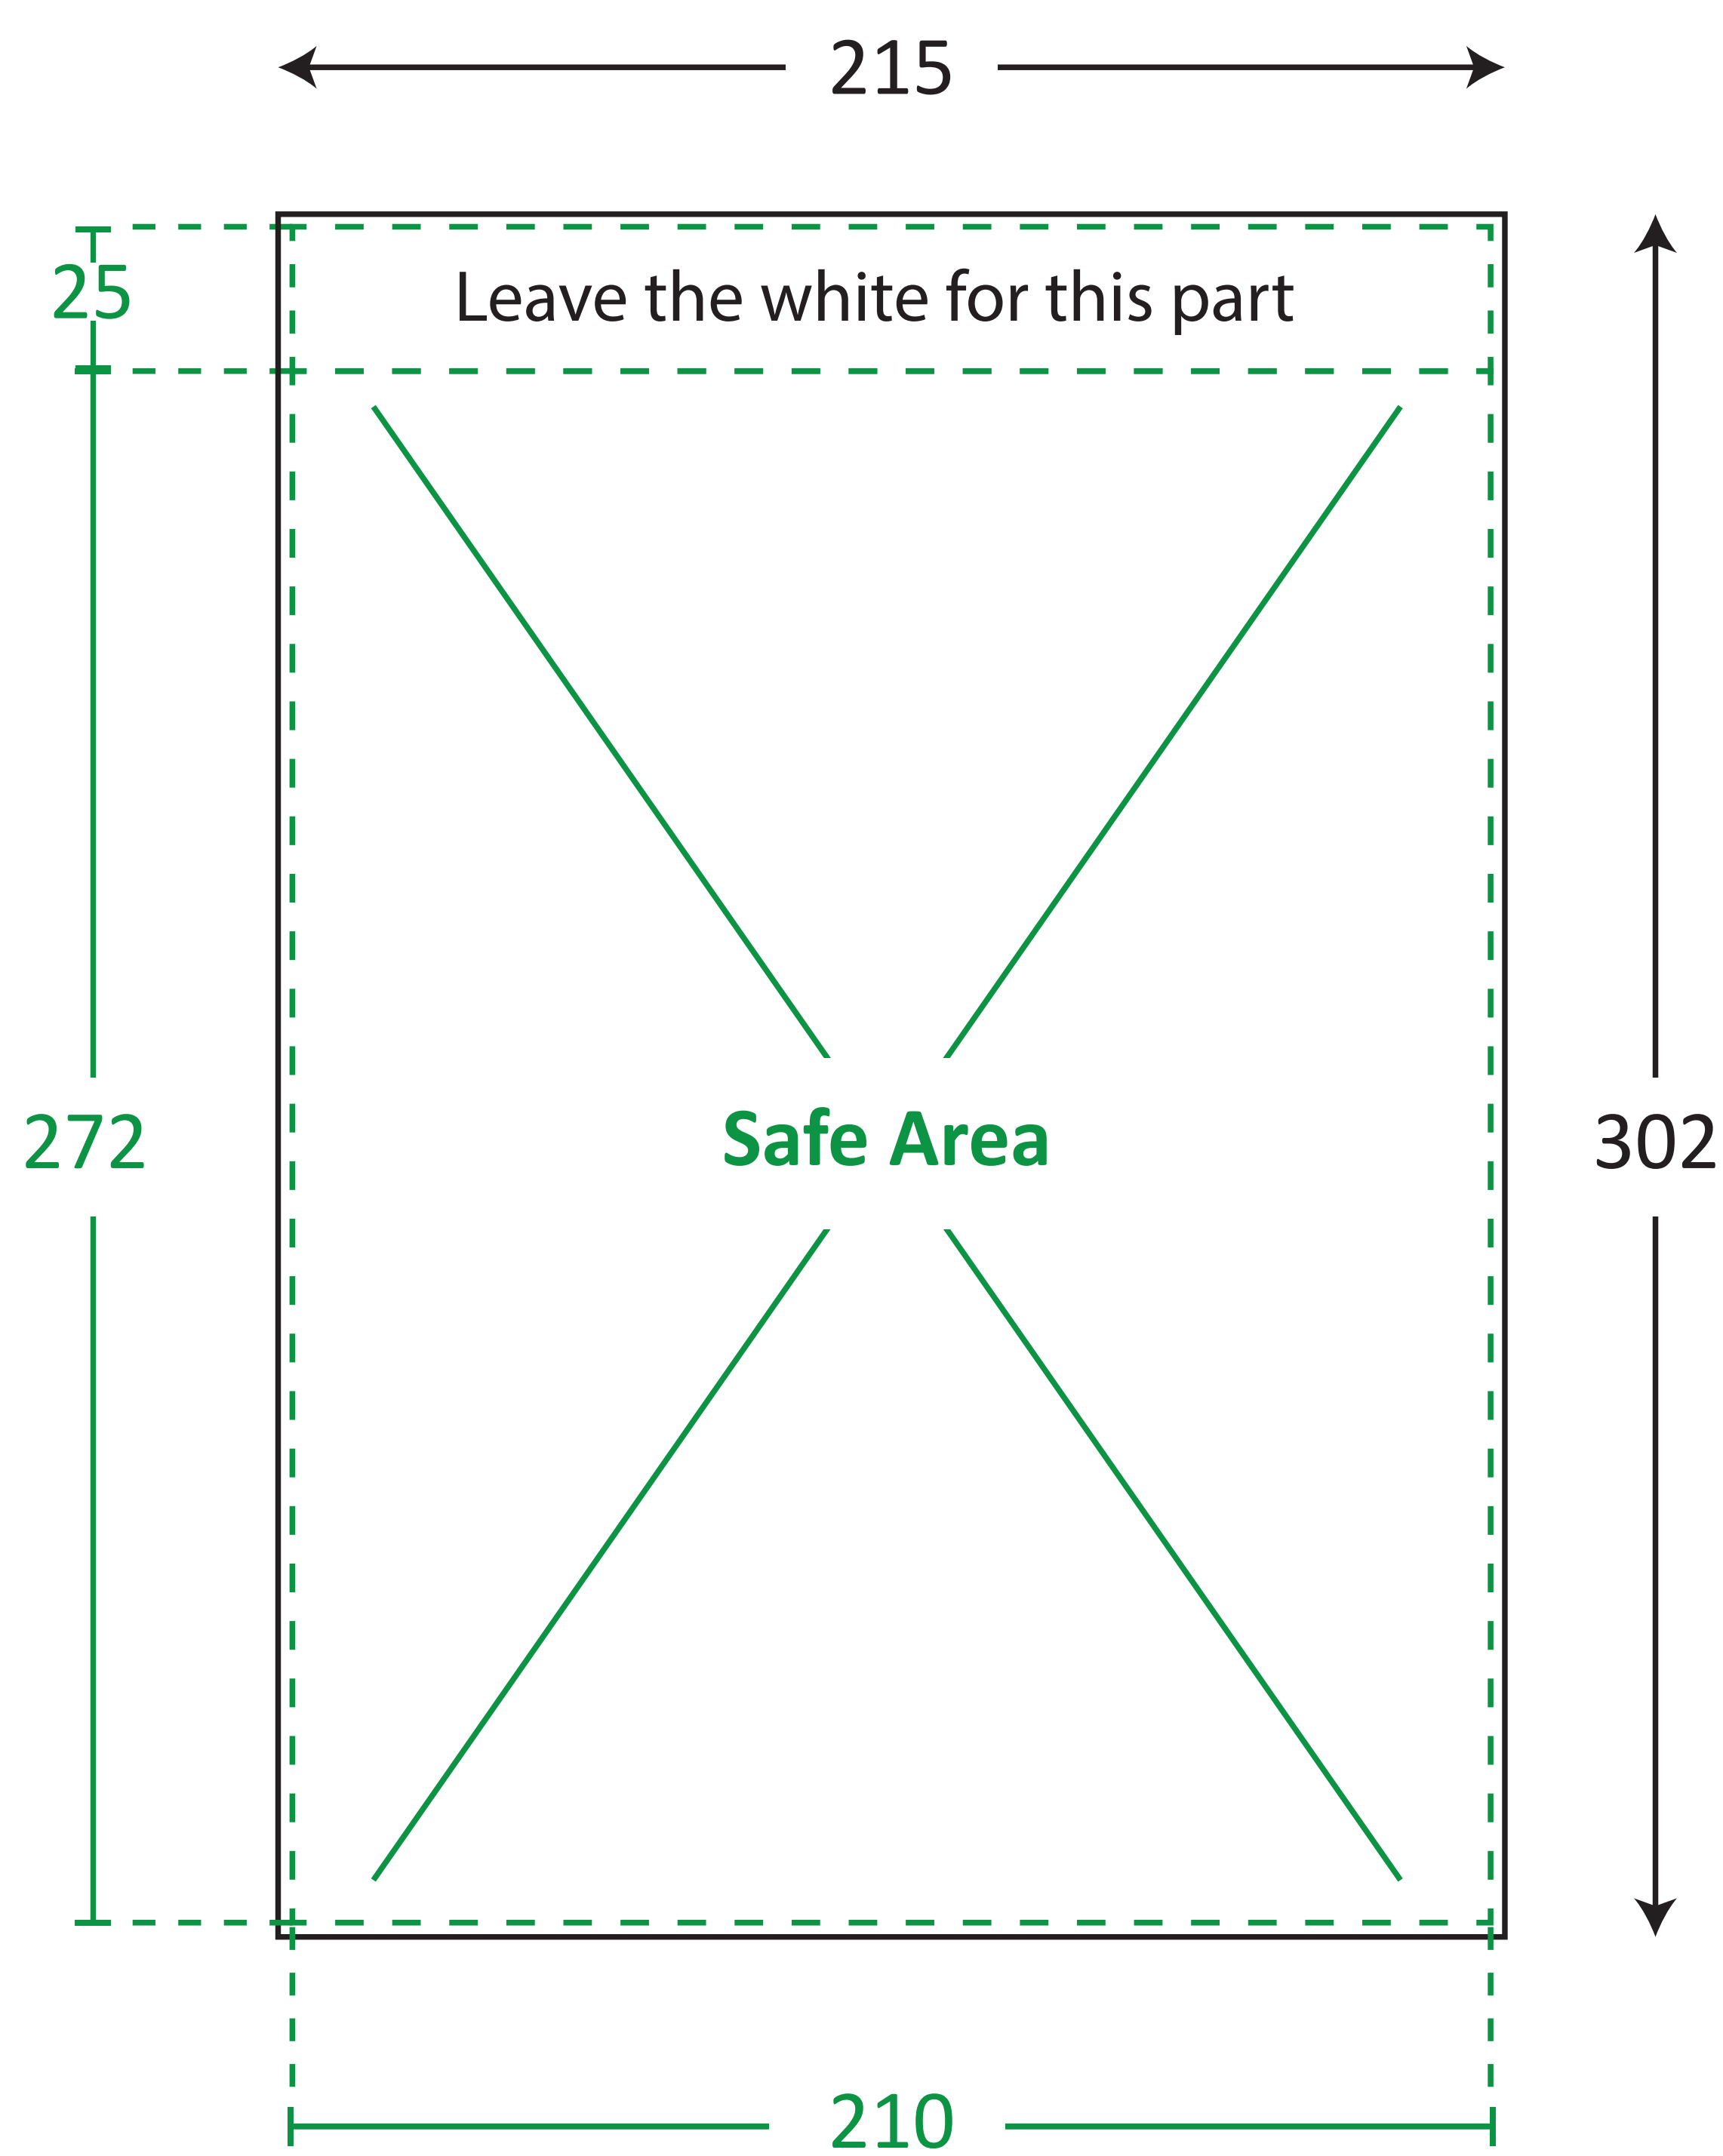

**Pennant Flag Banner (Rectangle)**  
**Indoor Bunting-A4 ( Single side )**

**TEMPLATE GUIDE FOR PRINTING PRODUCTS**

----- Safe Area  
 \_\_\_\_\_ Print Area

Unit : Millimetres (mm)

**ARTWORK GUIDELINES**