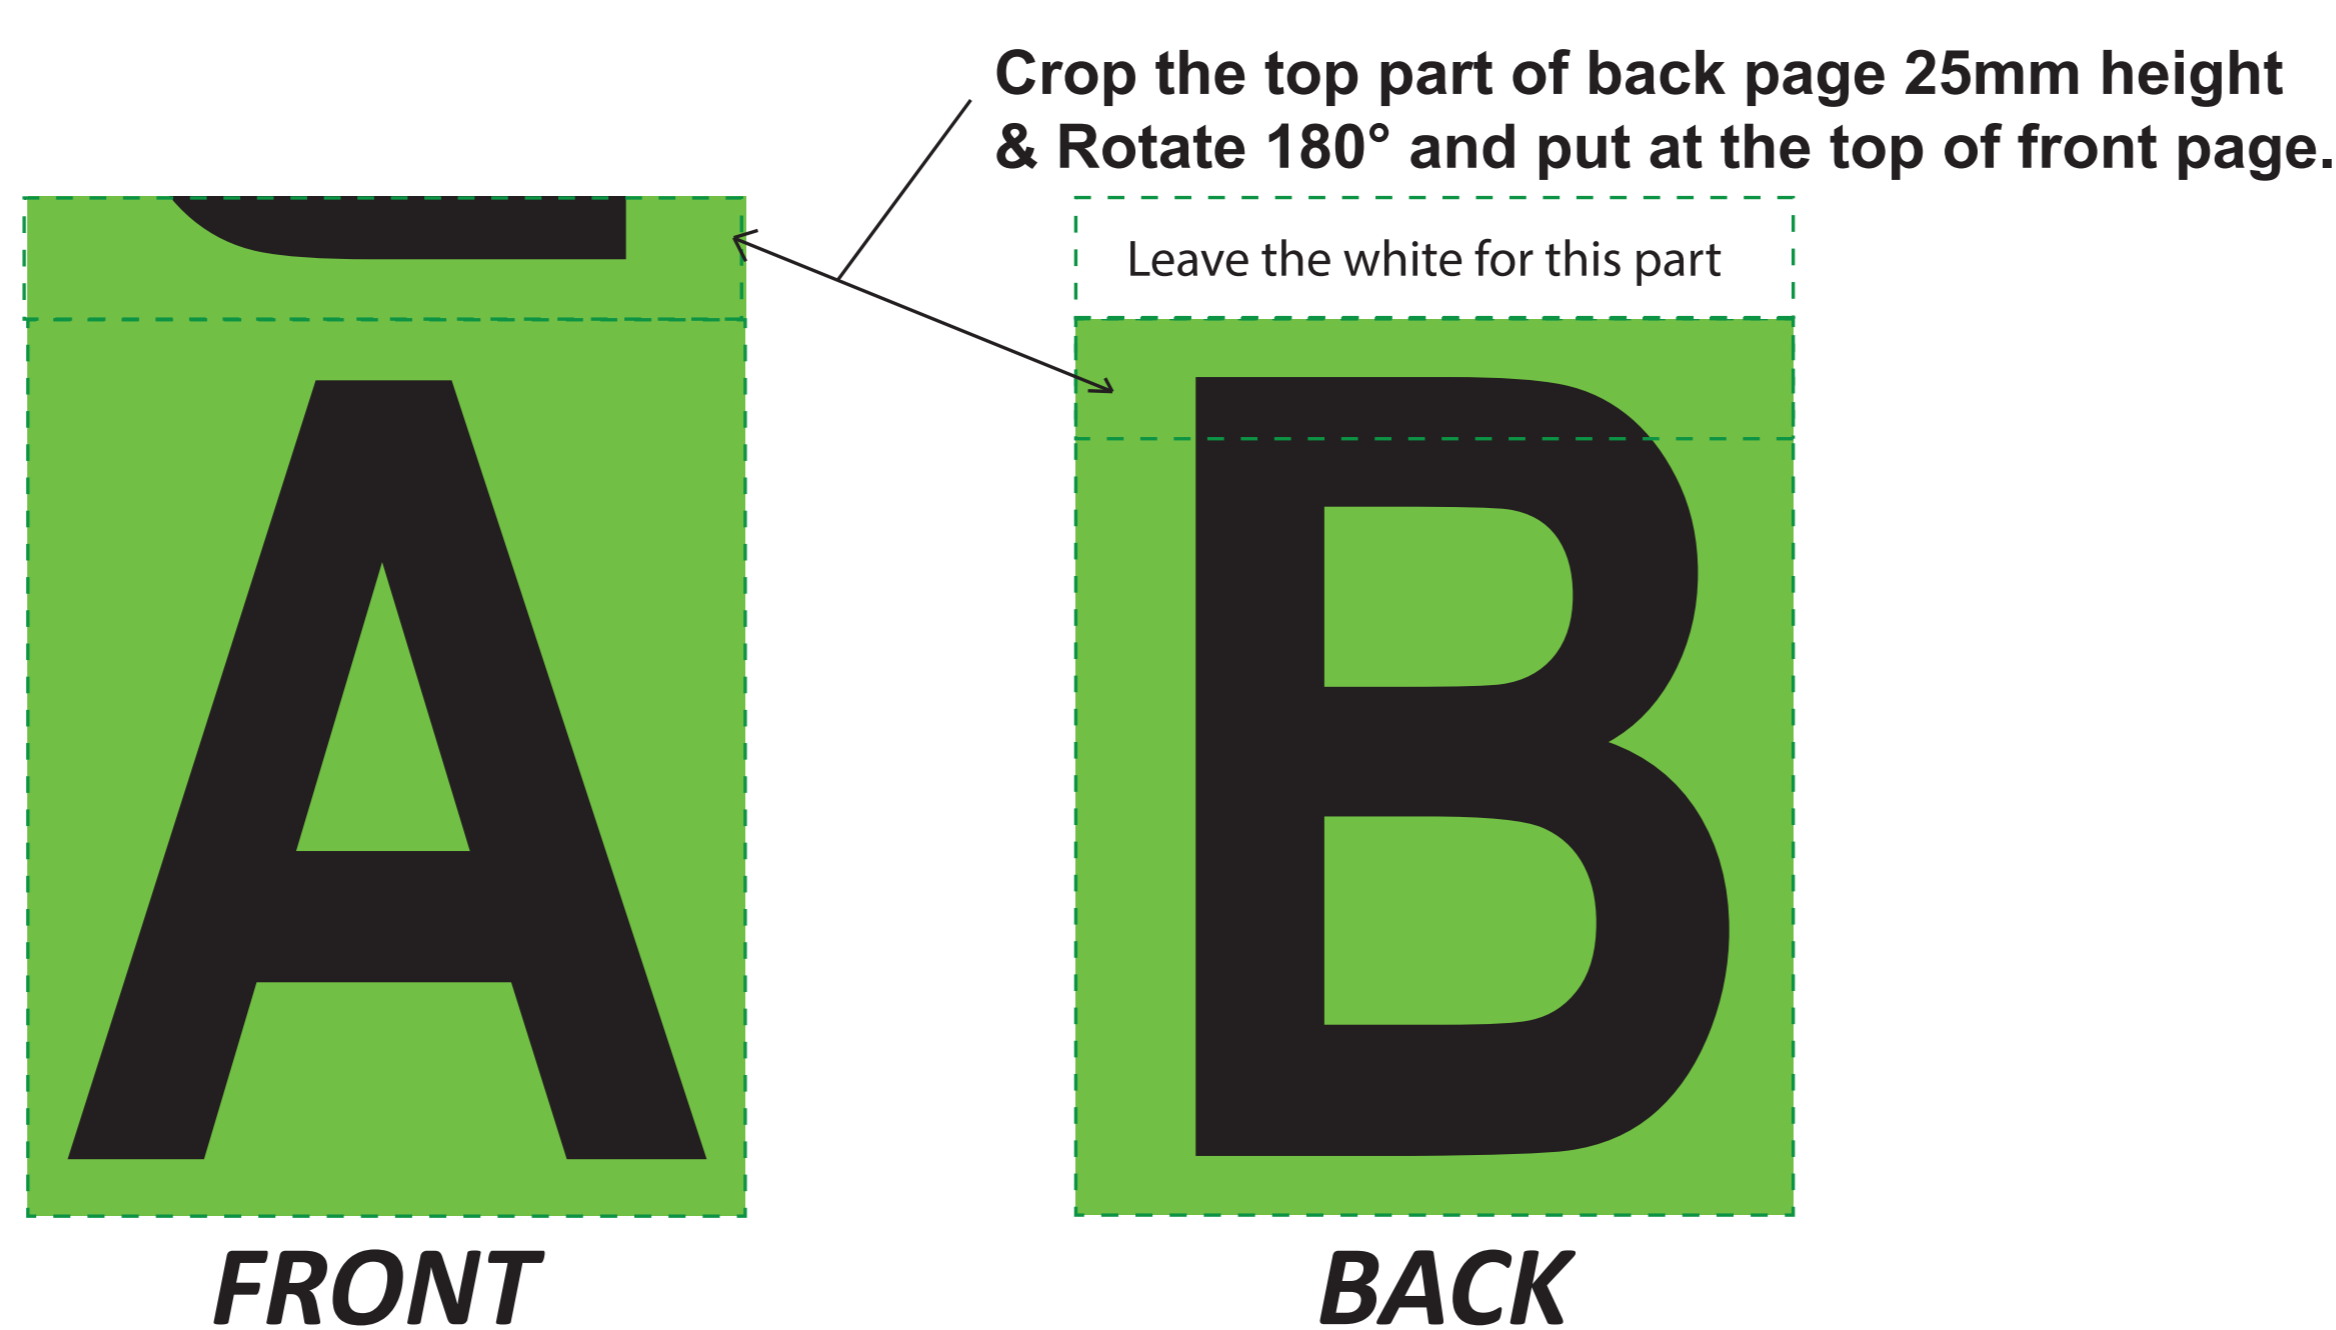

# Pennant Flag Banner (Swallow Tail) Indoor Bunting-A4 ( Double side )

## TEMPLATE GUIDE FOR PRINTING PRODUCTS

----- Safe Area  
————— Print Area

Unit : Millimetres (mm)