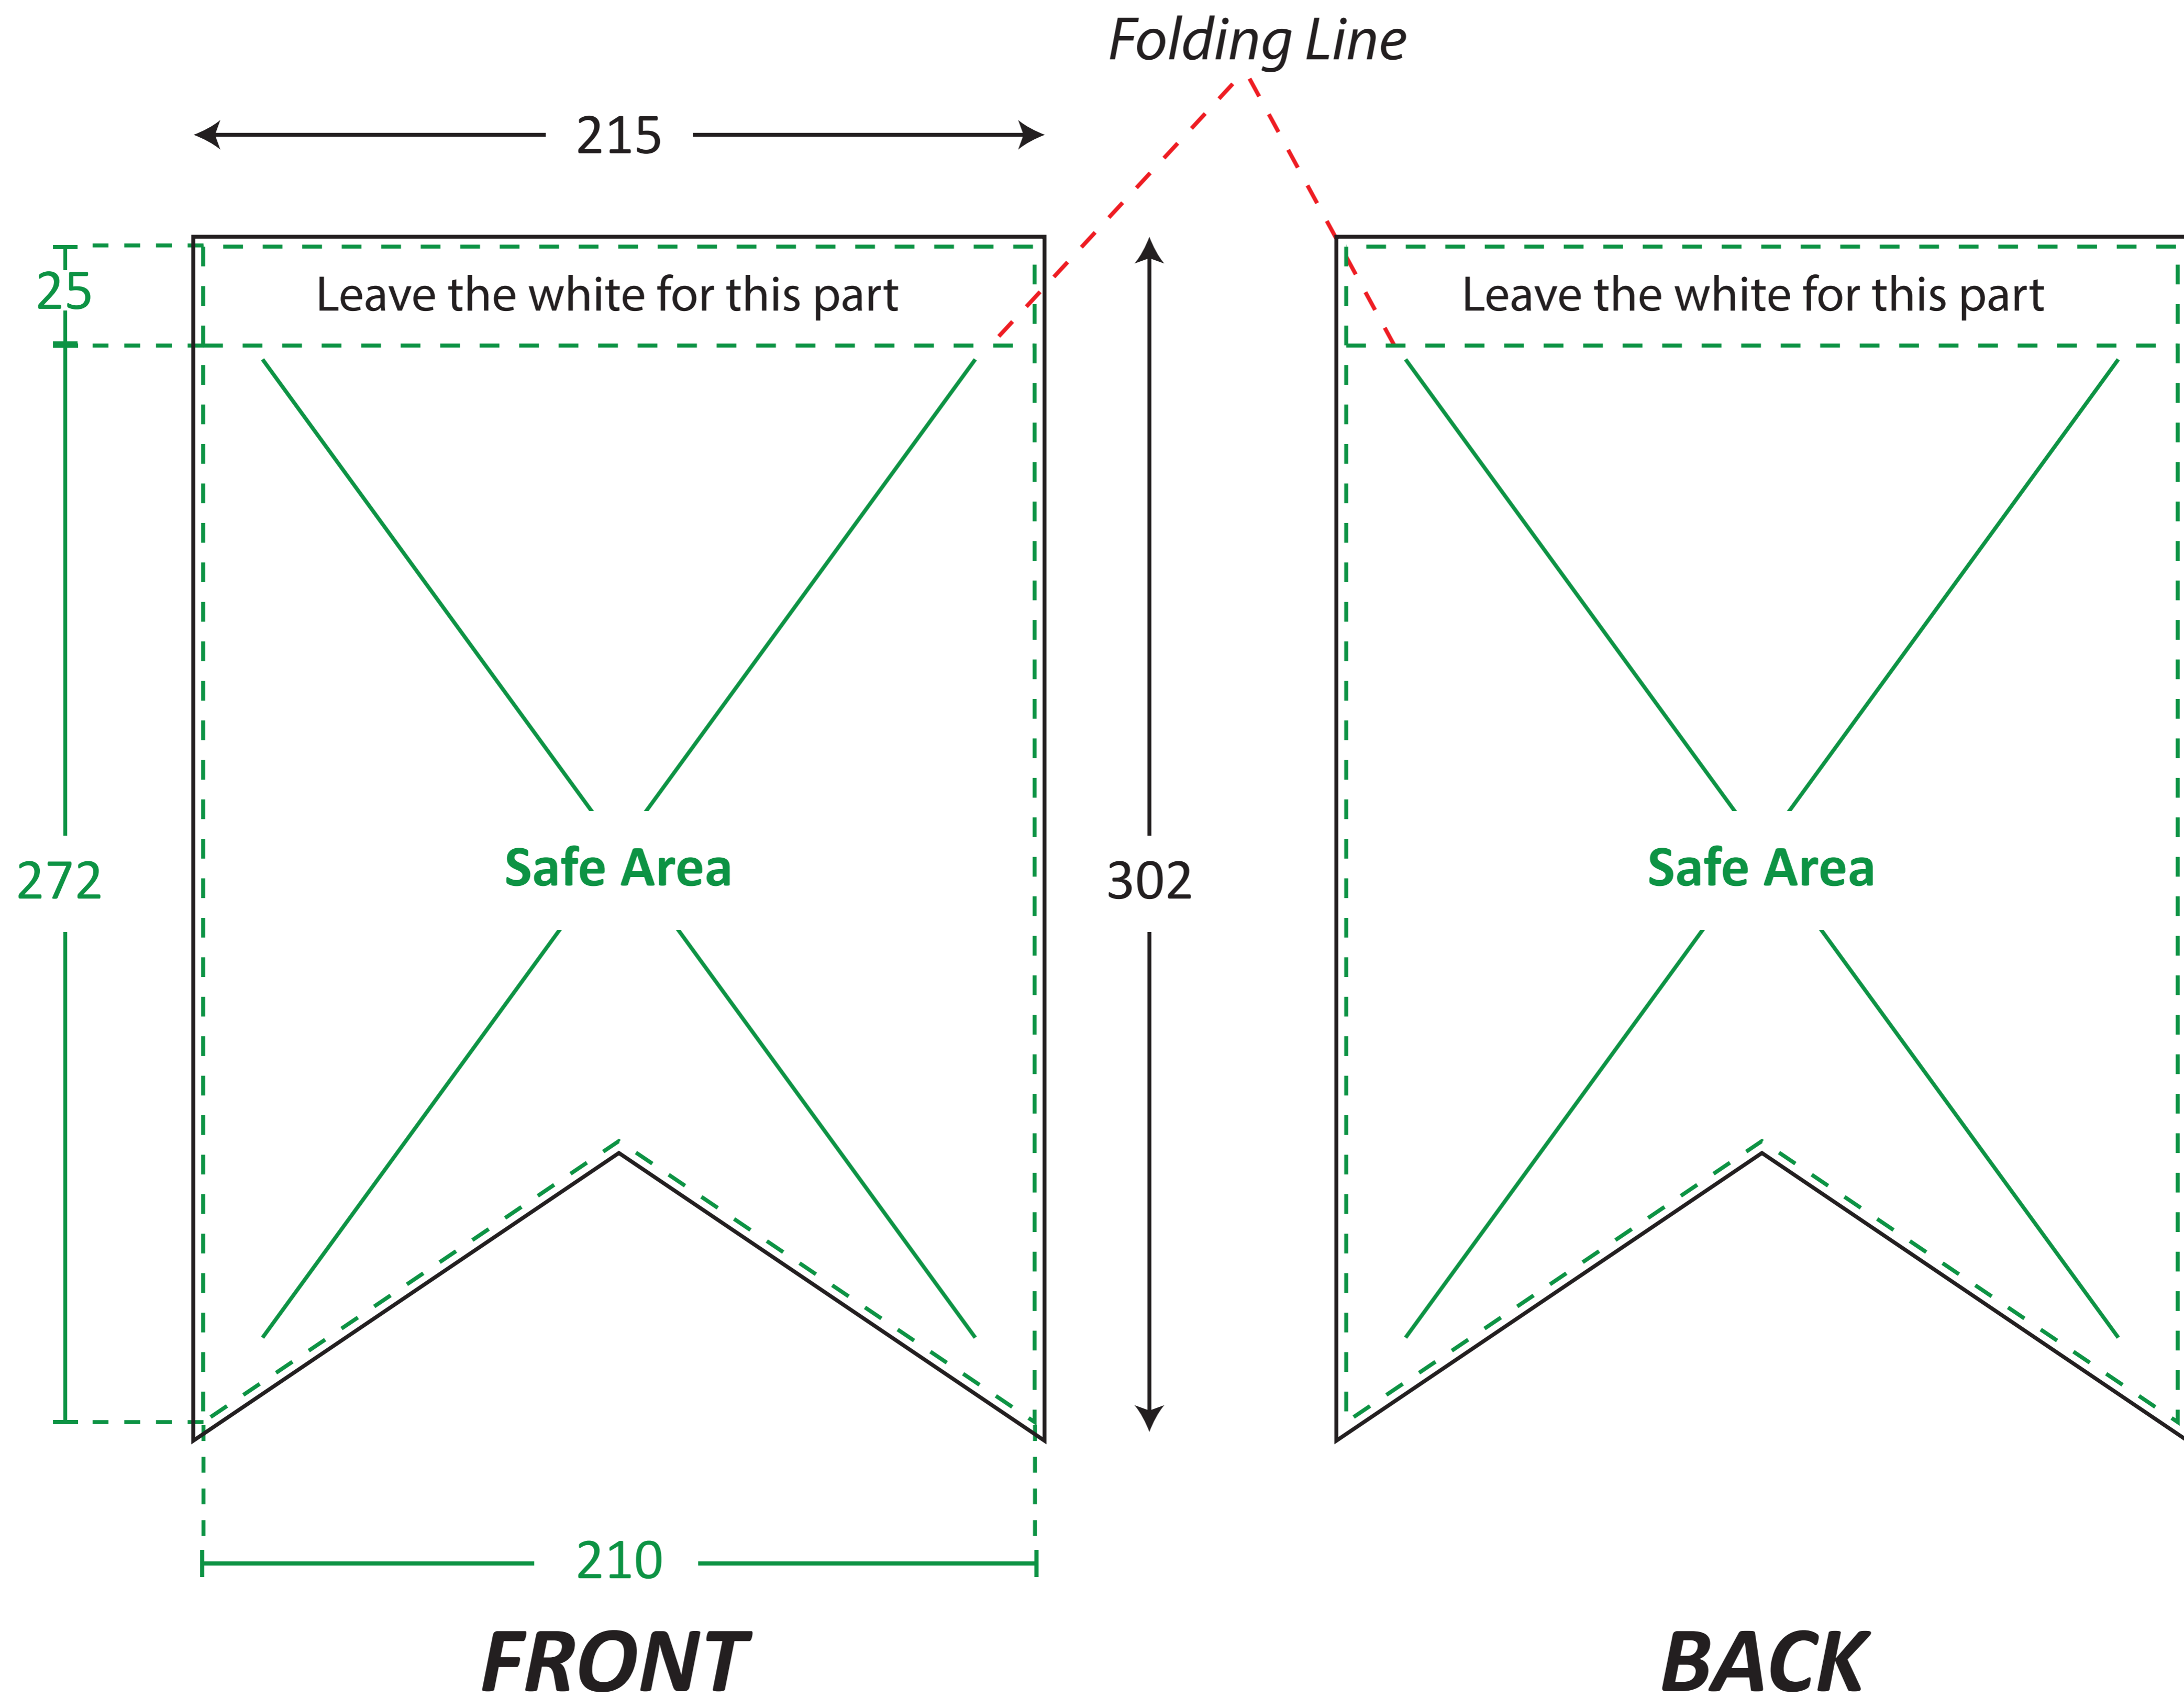

# Pennant Flag Banner (Swallow Tail) Indoor Bunting-A4 ( Double side )

## TEMPLATE GUIDE FOR PRINTING PRODUCTS

----- Safe Area  
————— Print Area

Unit : Millimetres (mm)

## ARTWORK GUIDELINES

Color Format : CMYK

Submit File Without Markings

File Format : PDF, EPS

Important Text & Images In Safe Area