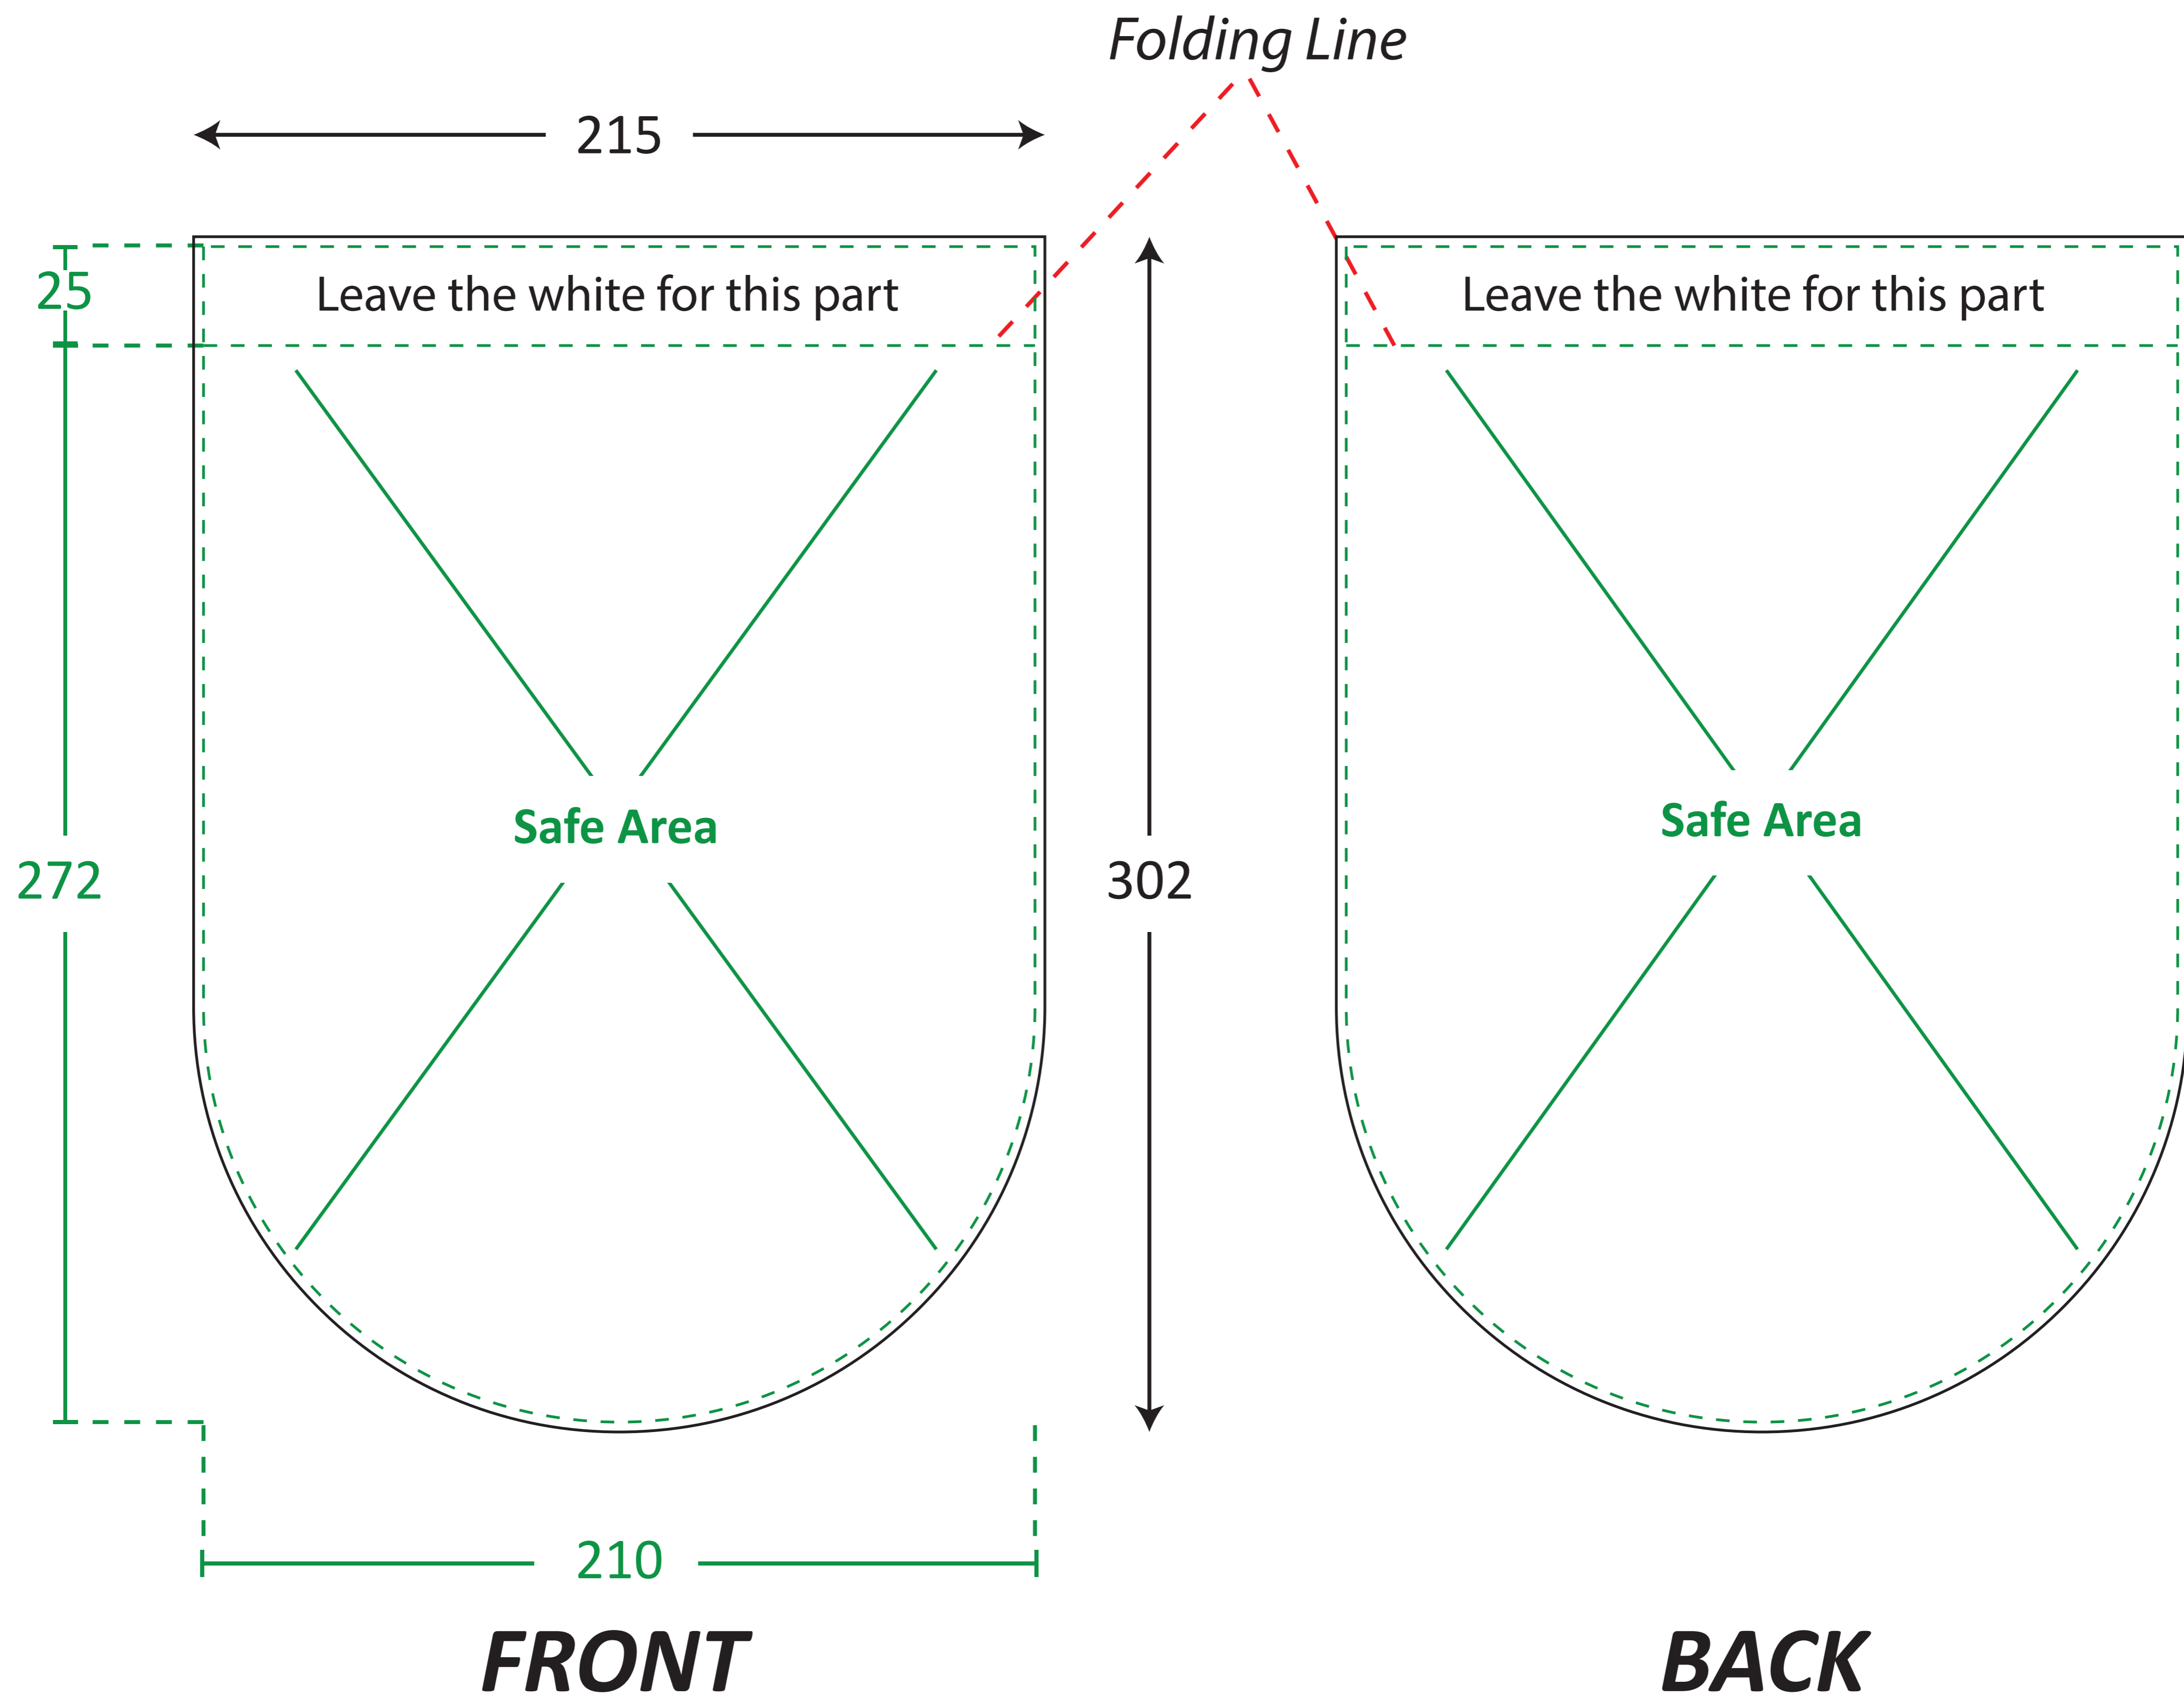

# Pennant Flag Banner (Arched Rectangle) Indoor Bunting-A4 ( Double side )

## TEMPLATE GUIDE FOR PRINTING PRODUCTS

----- Safe Area  
————— Print Area

Unit : Millimetres (mm)