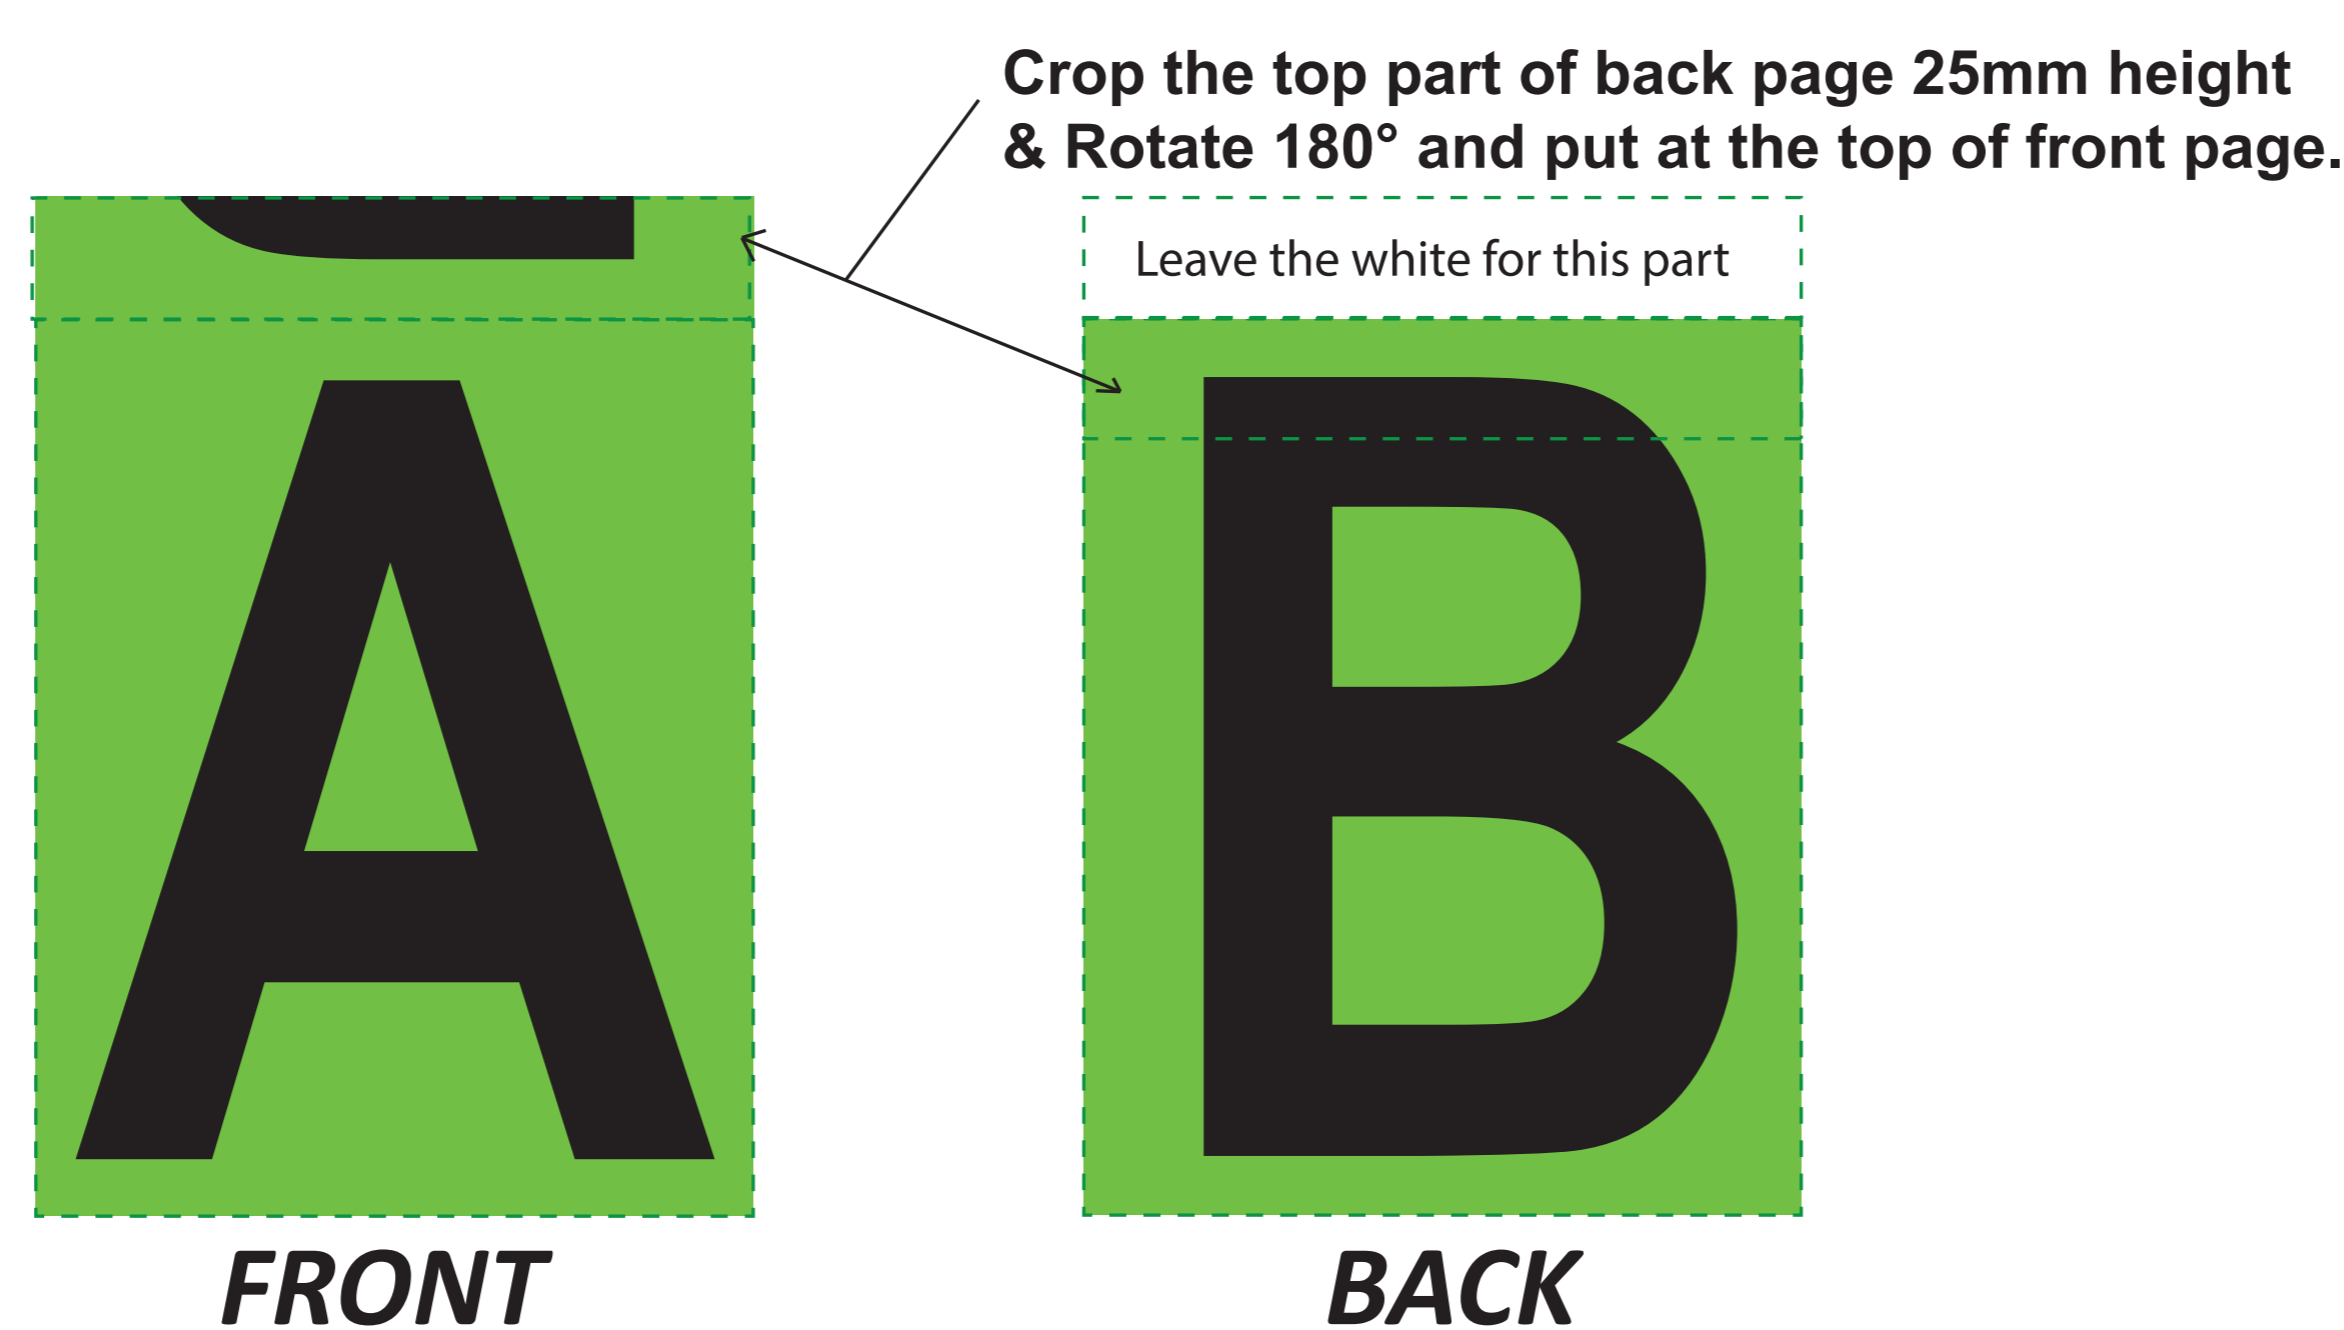

# Pennant Flag Banner (Arched Rectangle) Indoor Bunting-A4 ( Double side )

## TEMPLATE GUIDE FOR PRINTING PRODUCTS

----- Safe Area  
————— Print Area

Unit : Millimetres (mm)