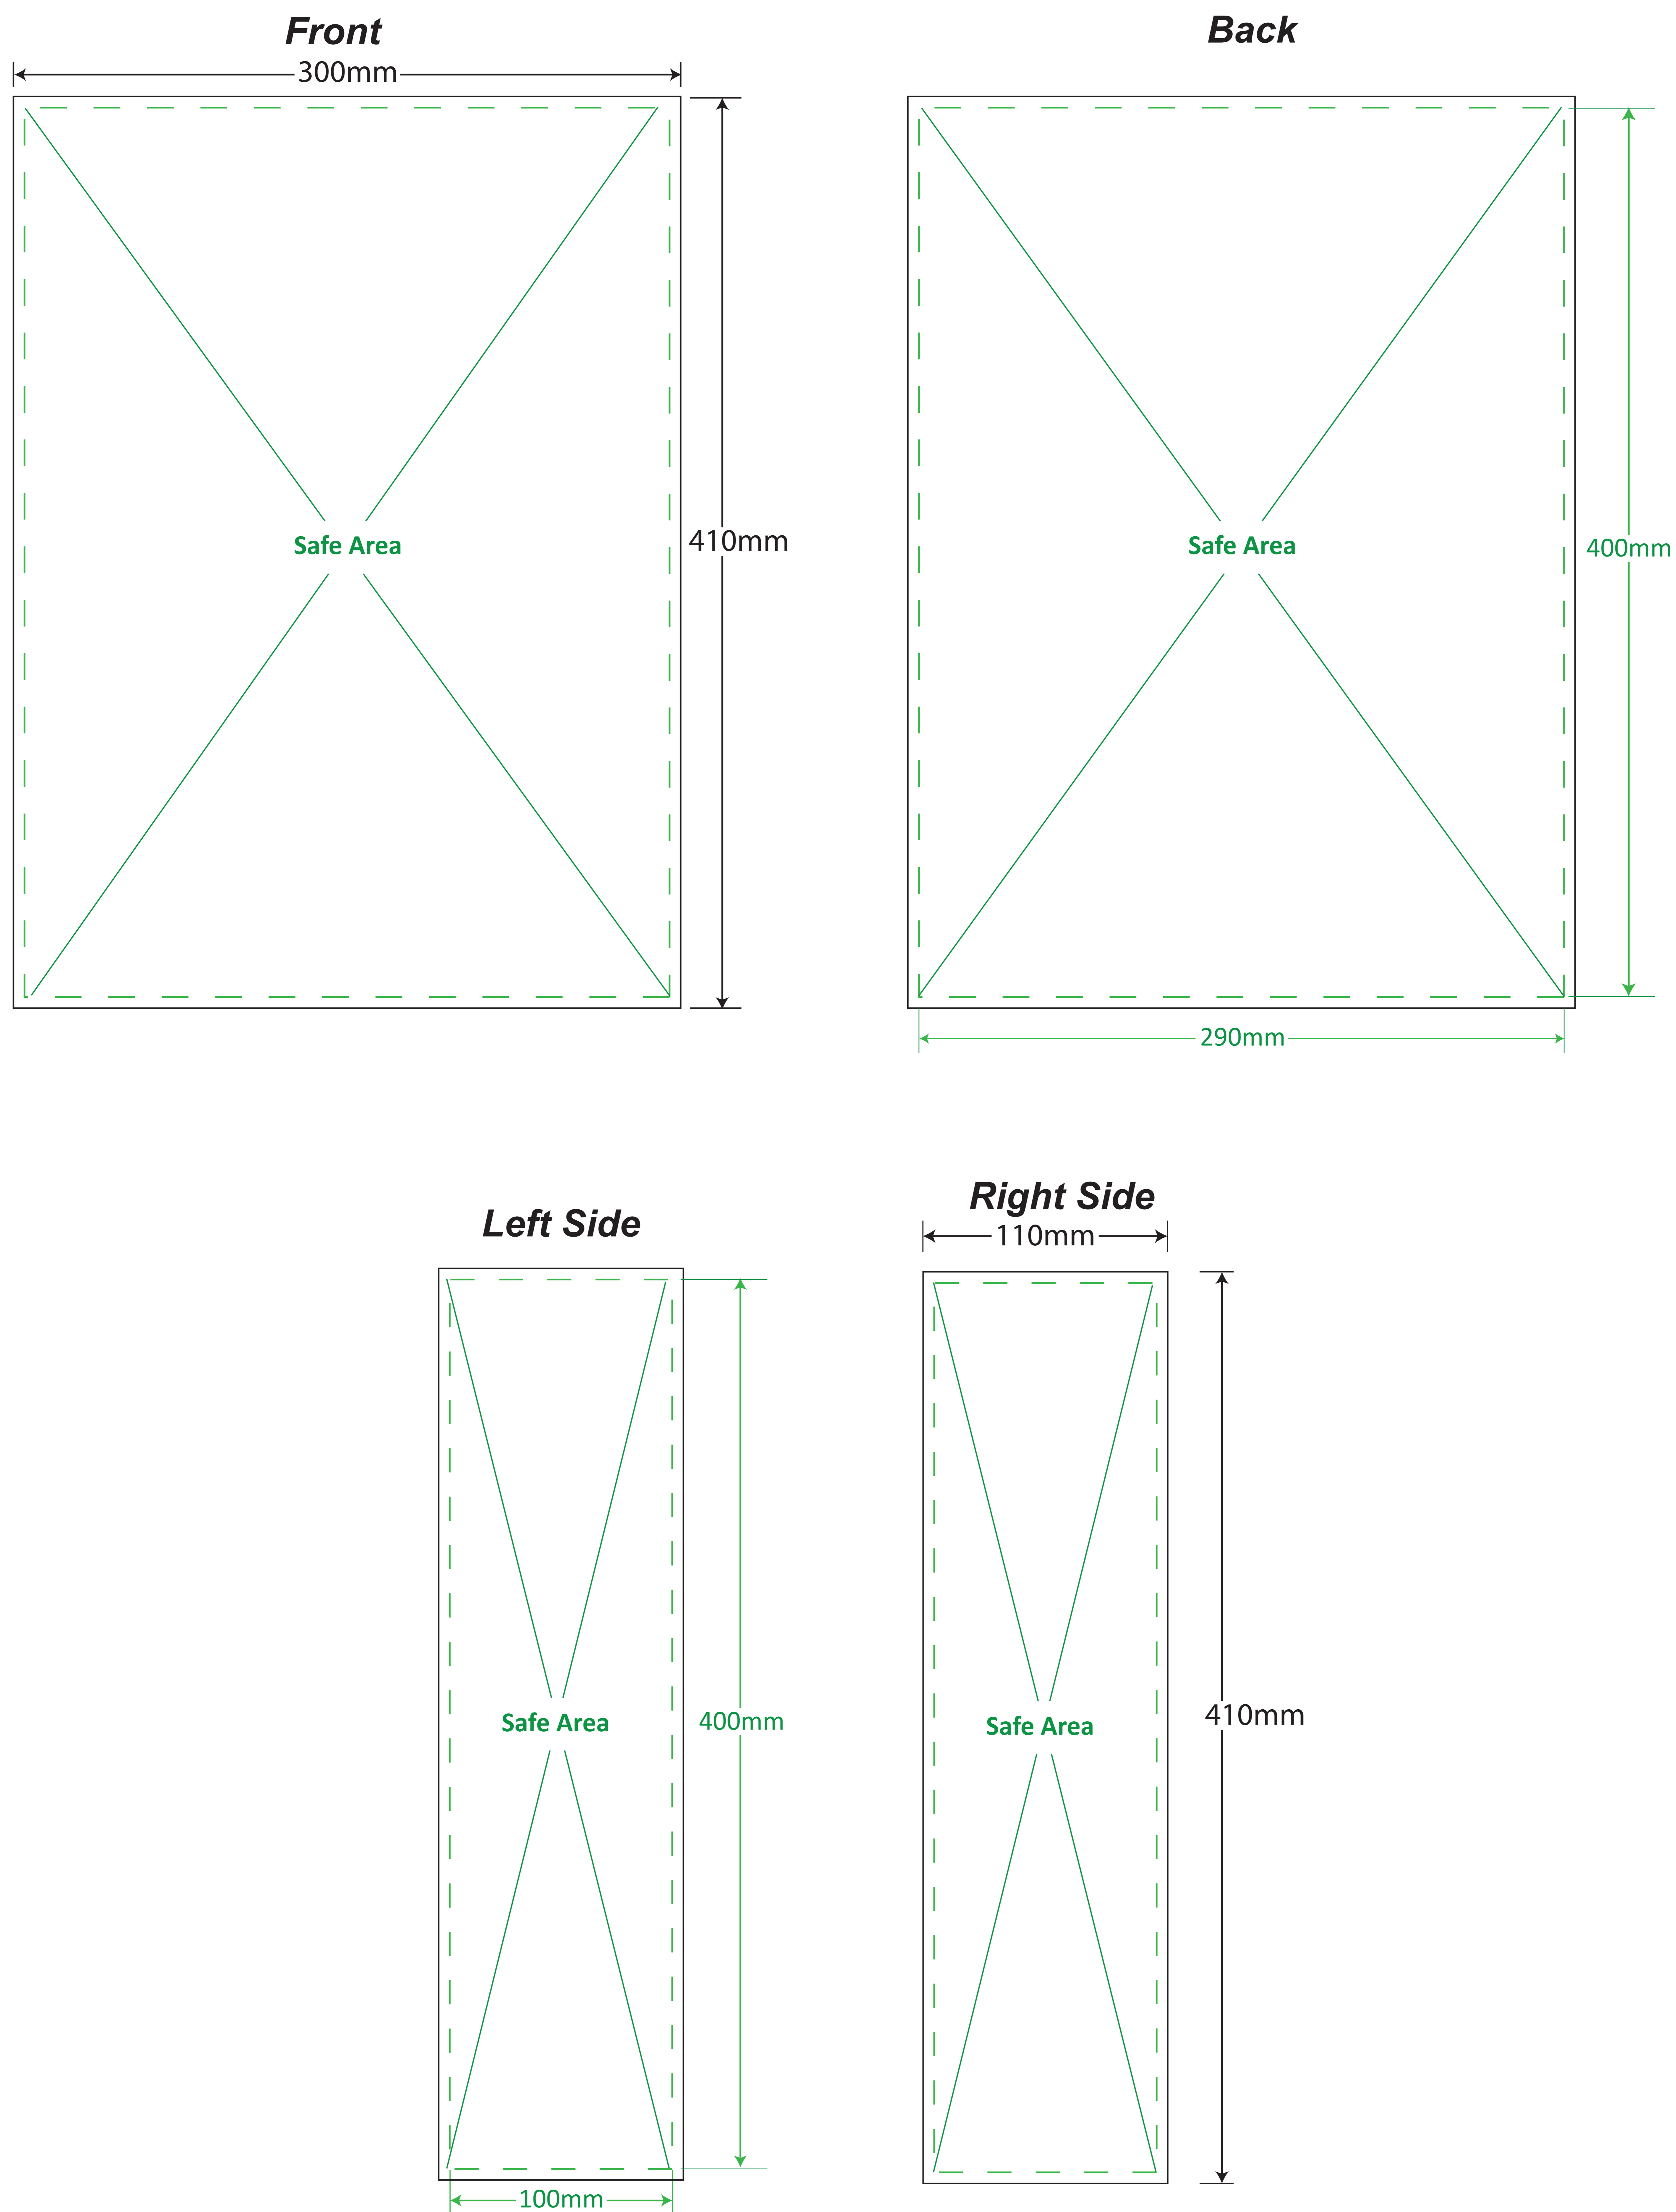

TEMPLATE GUIDE FOR PRINTING PRODUCTS

300mm(W) x 110mm(D) x 410mm(HT)

Unit : Millimetres (mm)

----- Safe Area
_____ Print Area

ARTWORK GUIDELINES

Color Format : CMYK

Submit File Without Markings

File Format : PDF, EPS

Important Text & Images In Safe Area