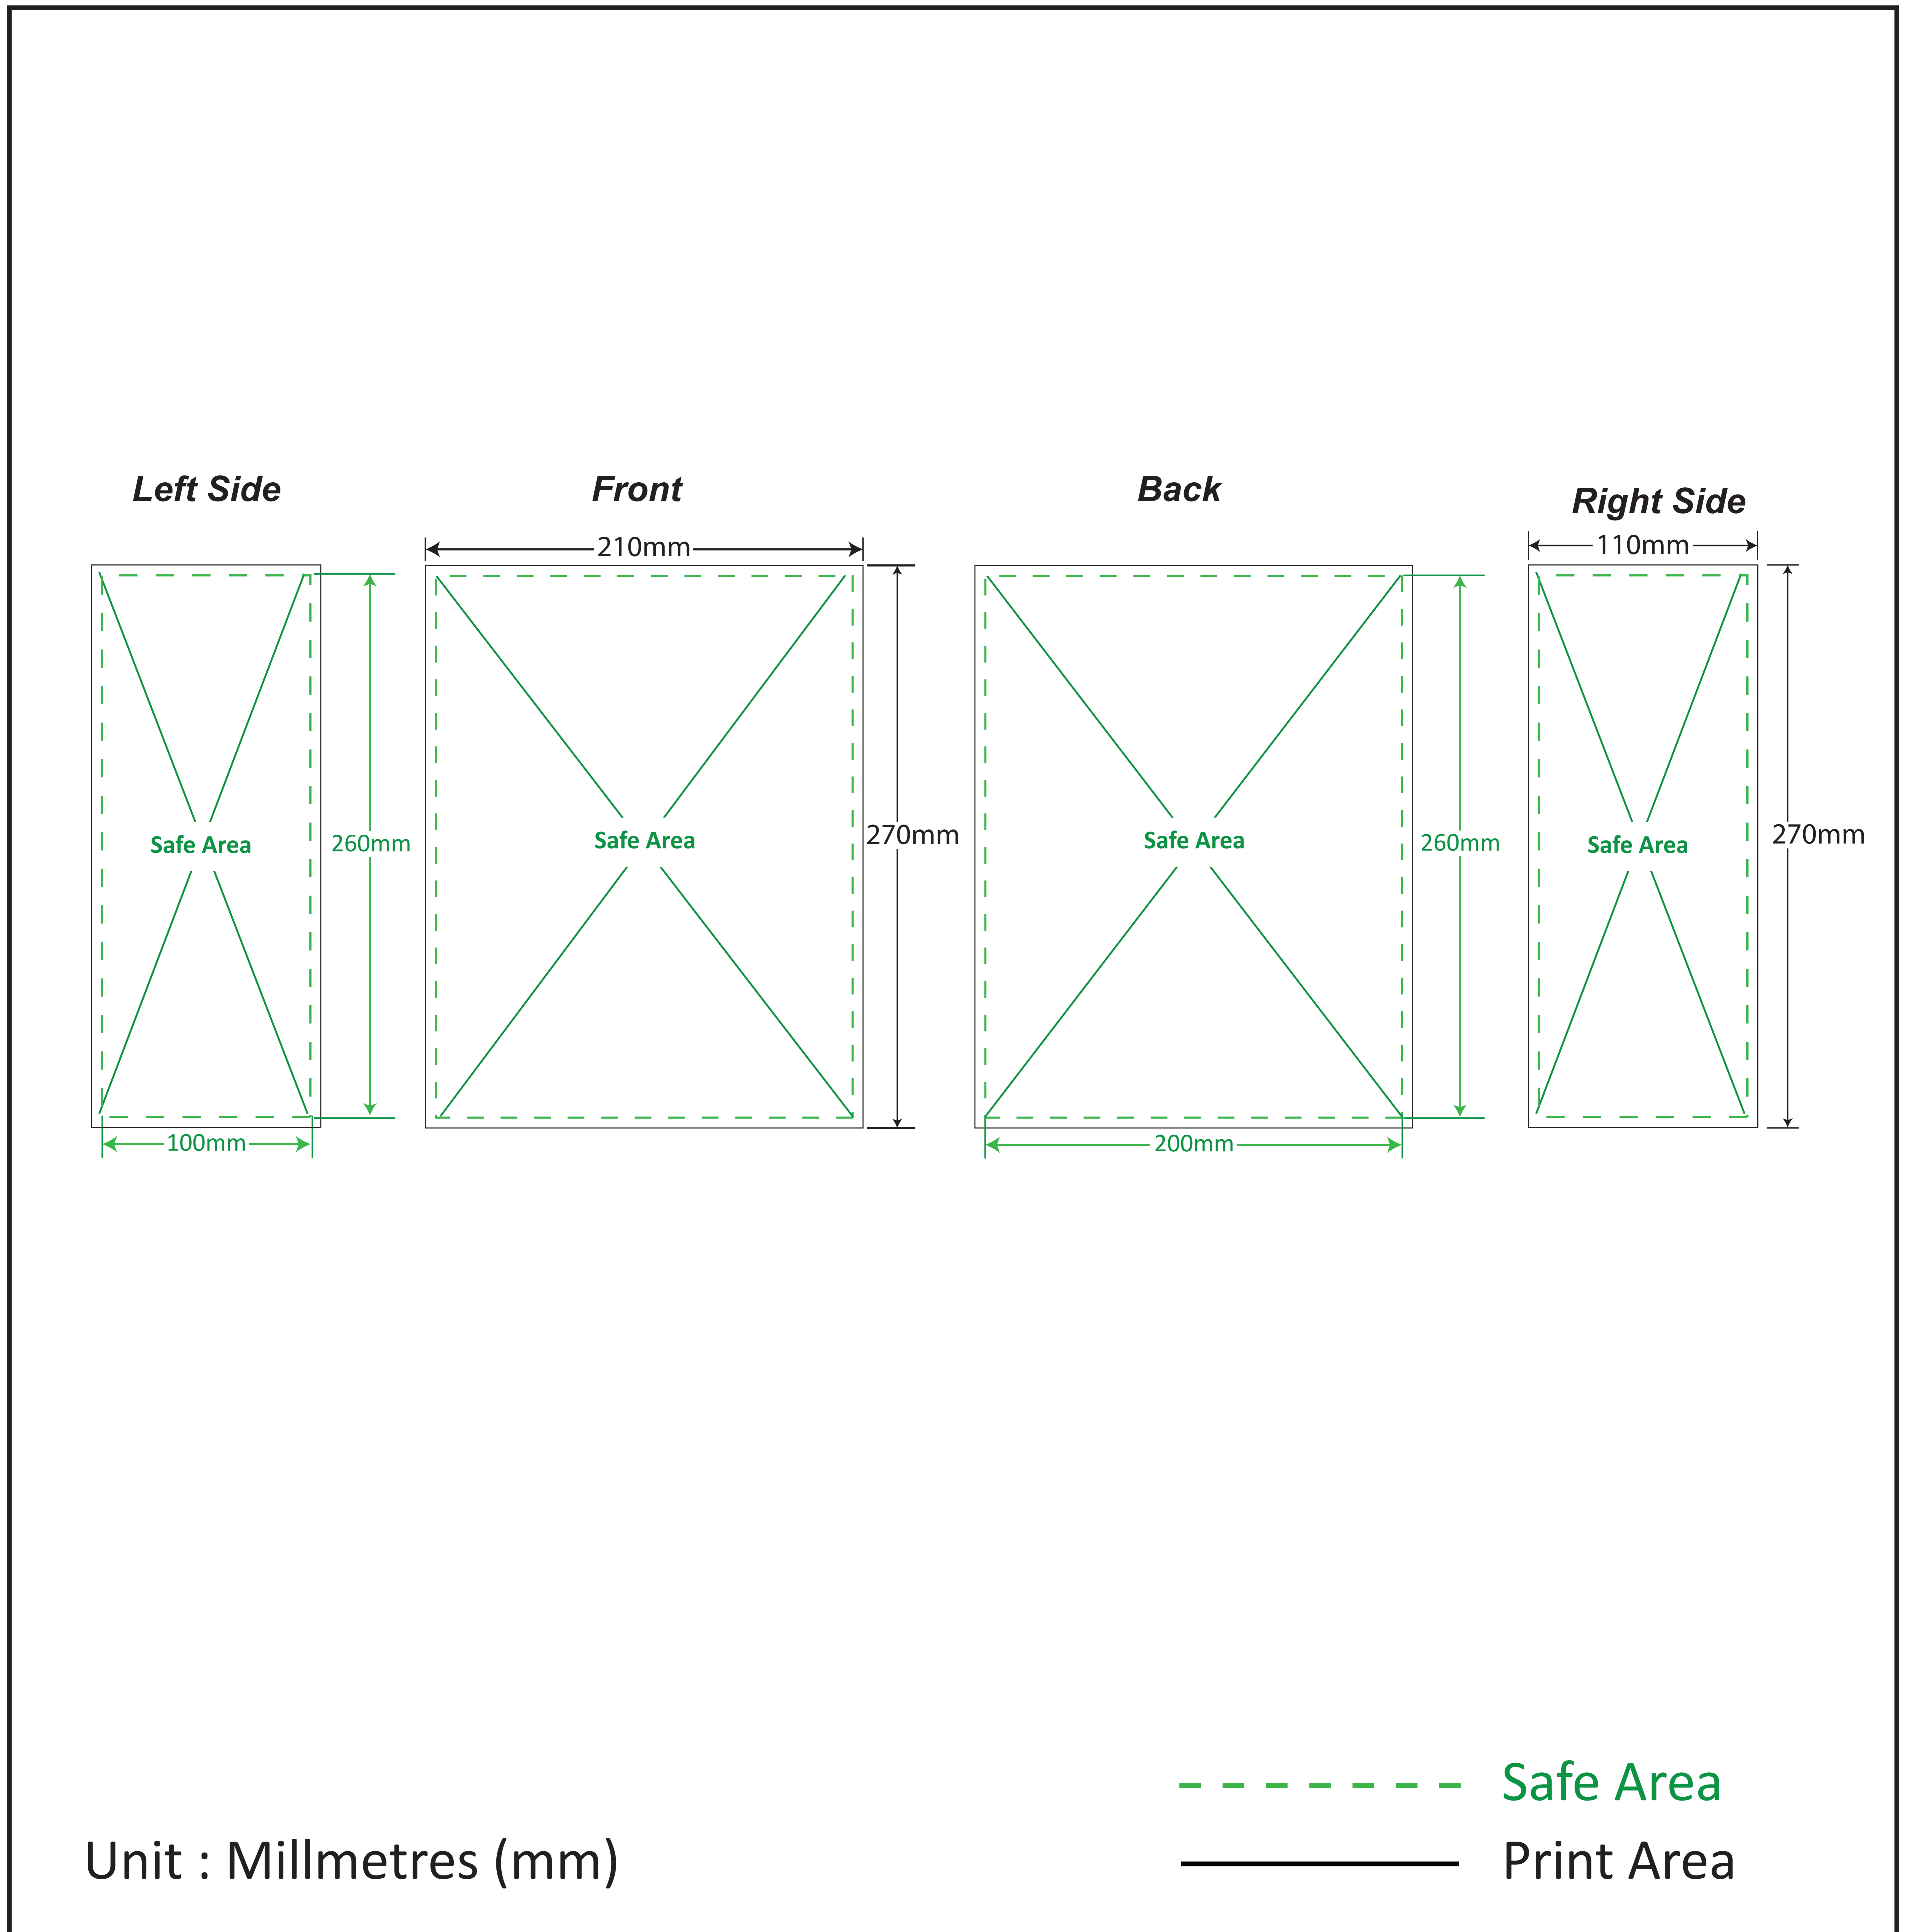

Paper Bag-Sso

TEMPLATE GUIDE FOR PRINTING PRODUCTS

210mm(W) x 110mm(D) x 270mm(HT)

ARTWORK GUIDELINES

Color Format : CMYK

Submit File Without Markings

File Format : PDF, EPS

Important Text & Images In Safe Area