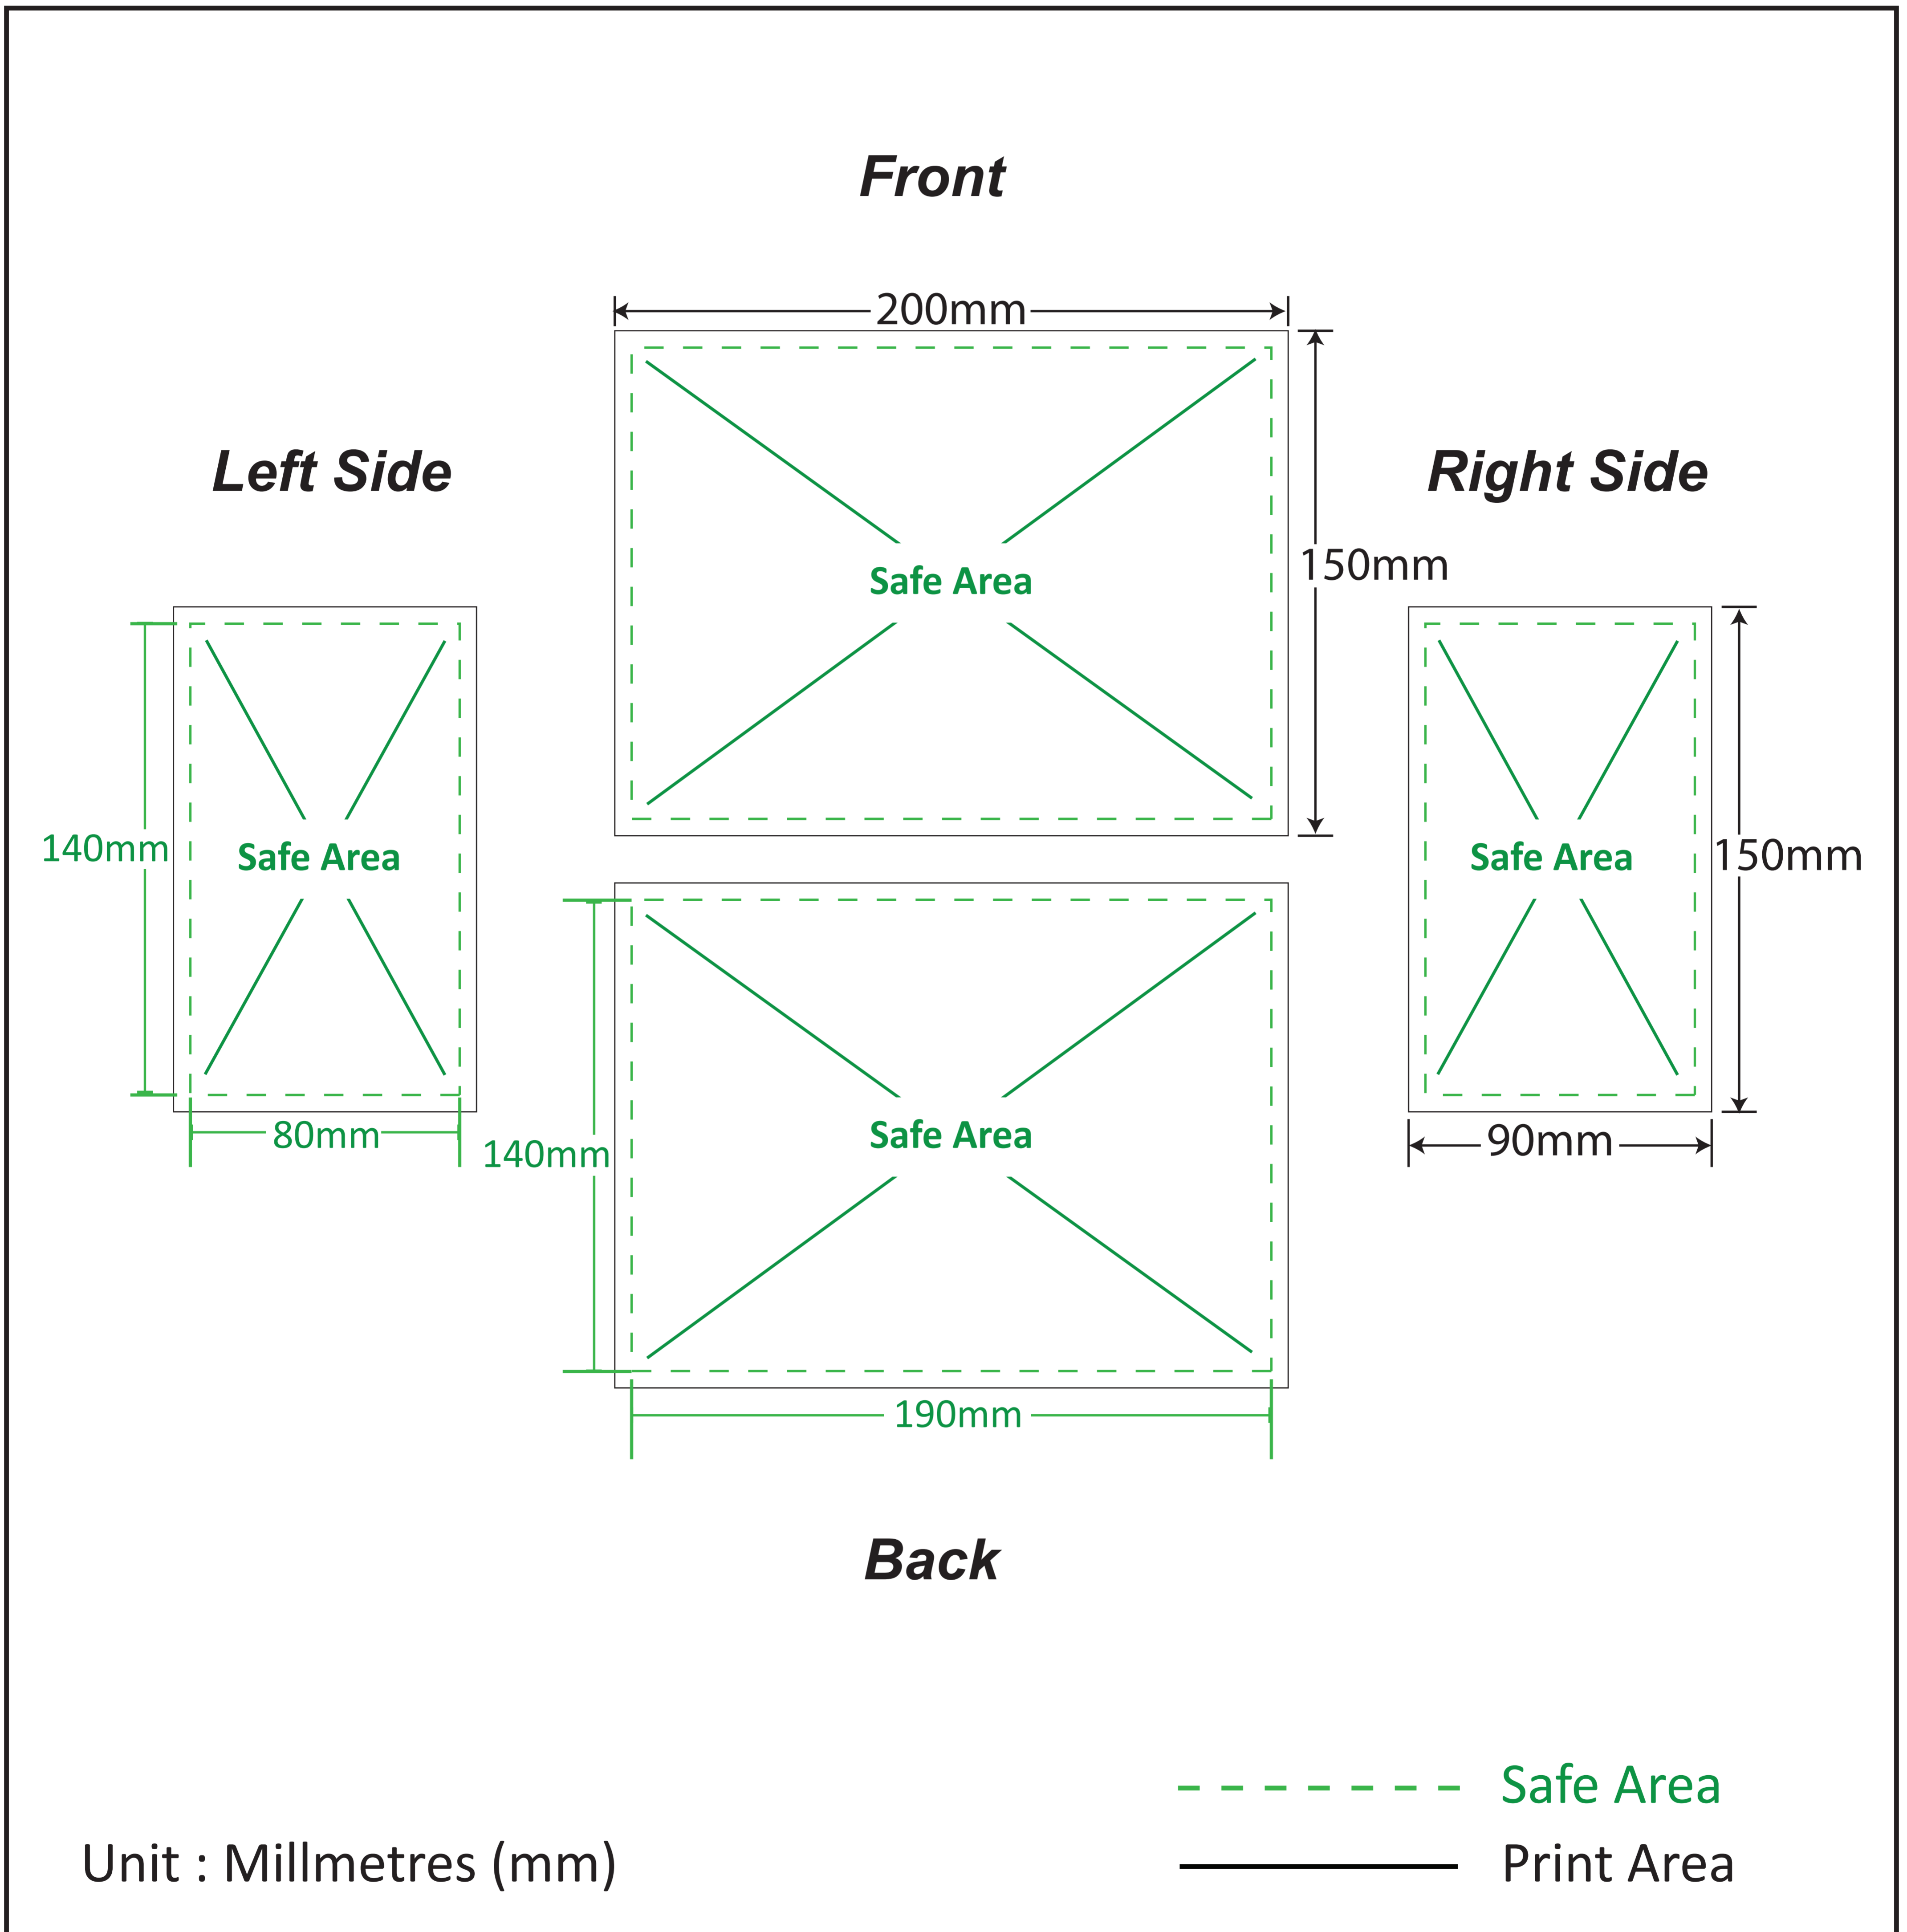

# Paper Bag-Palem

## TEMPLATE GUIDE FOR PRINTING PRODUCTS

200mm(W) x 90mm(D) x 150mm(HT)

## ARTWORK GUIDELINES

Color Format : CMYK

Submit File Without Markings

File Format : PDF, EPS

Important Text & Images In Safe Area