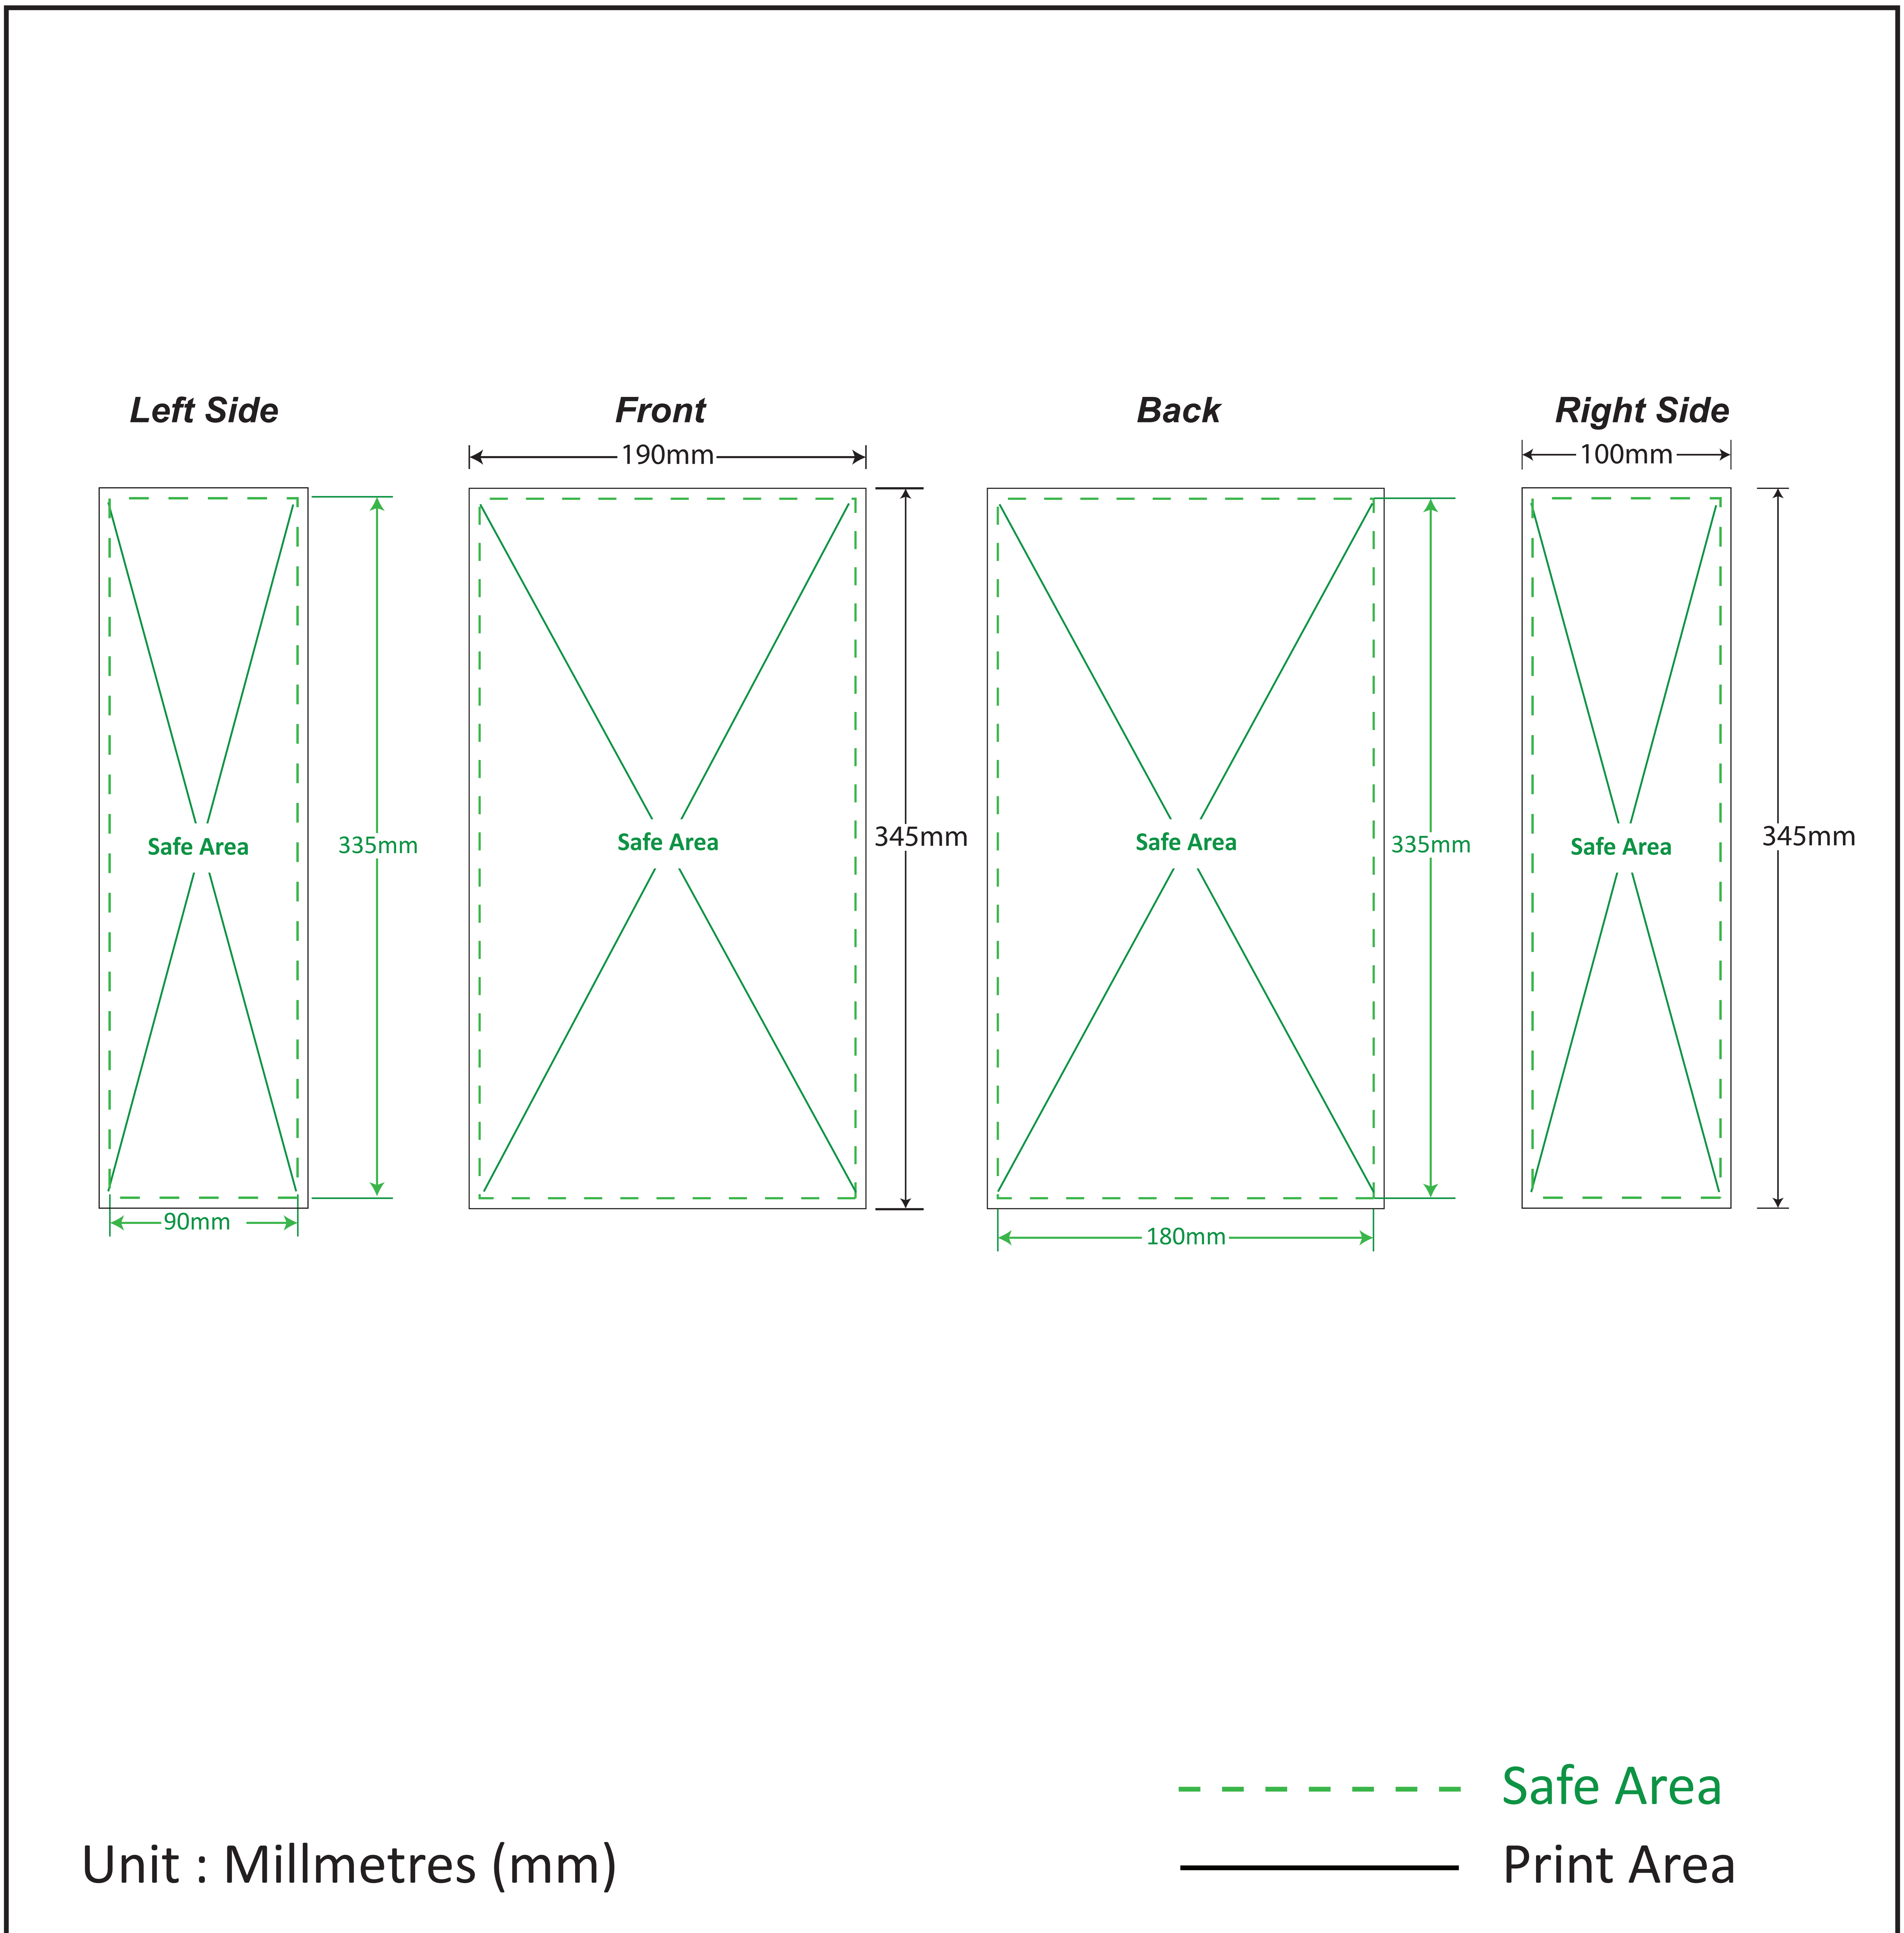

# Paper Bag-Mamabox

## TEMPLATE GUIDE FOR PRINTING PRODUCTS

190mm(W) x 100mm(D) x 345mm(HT)