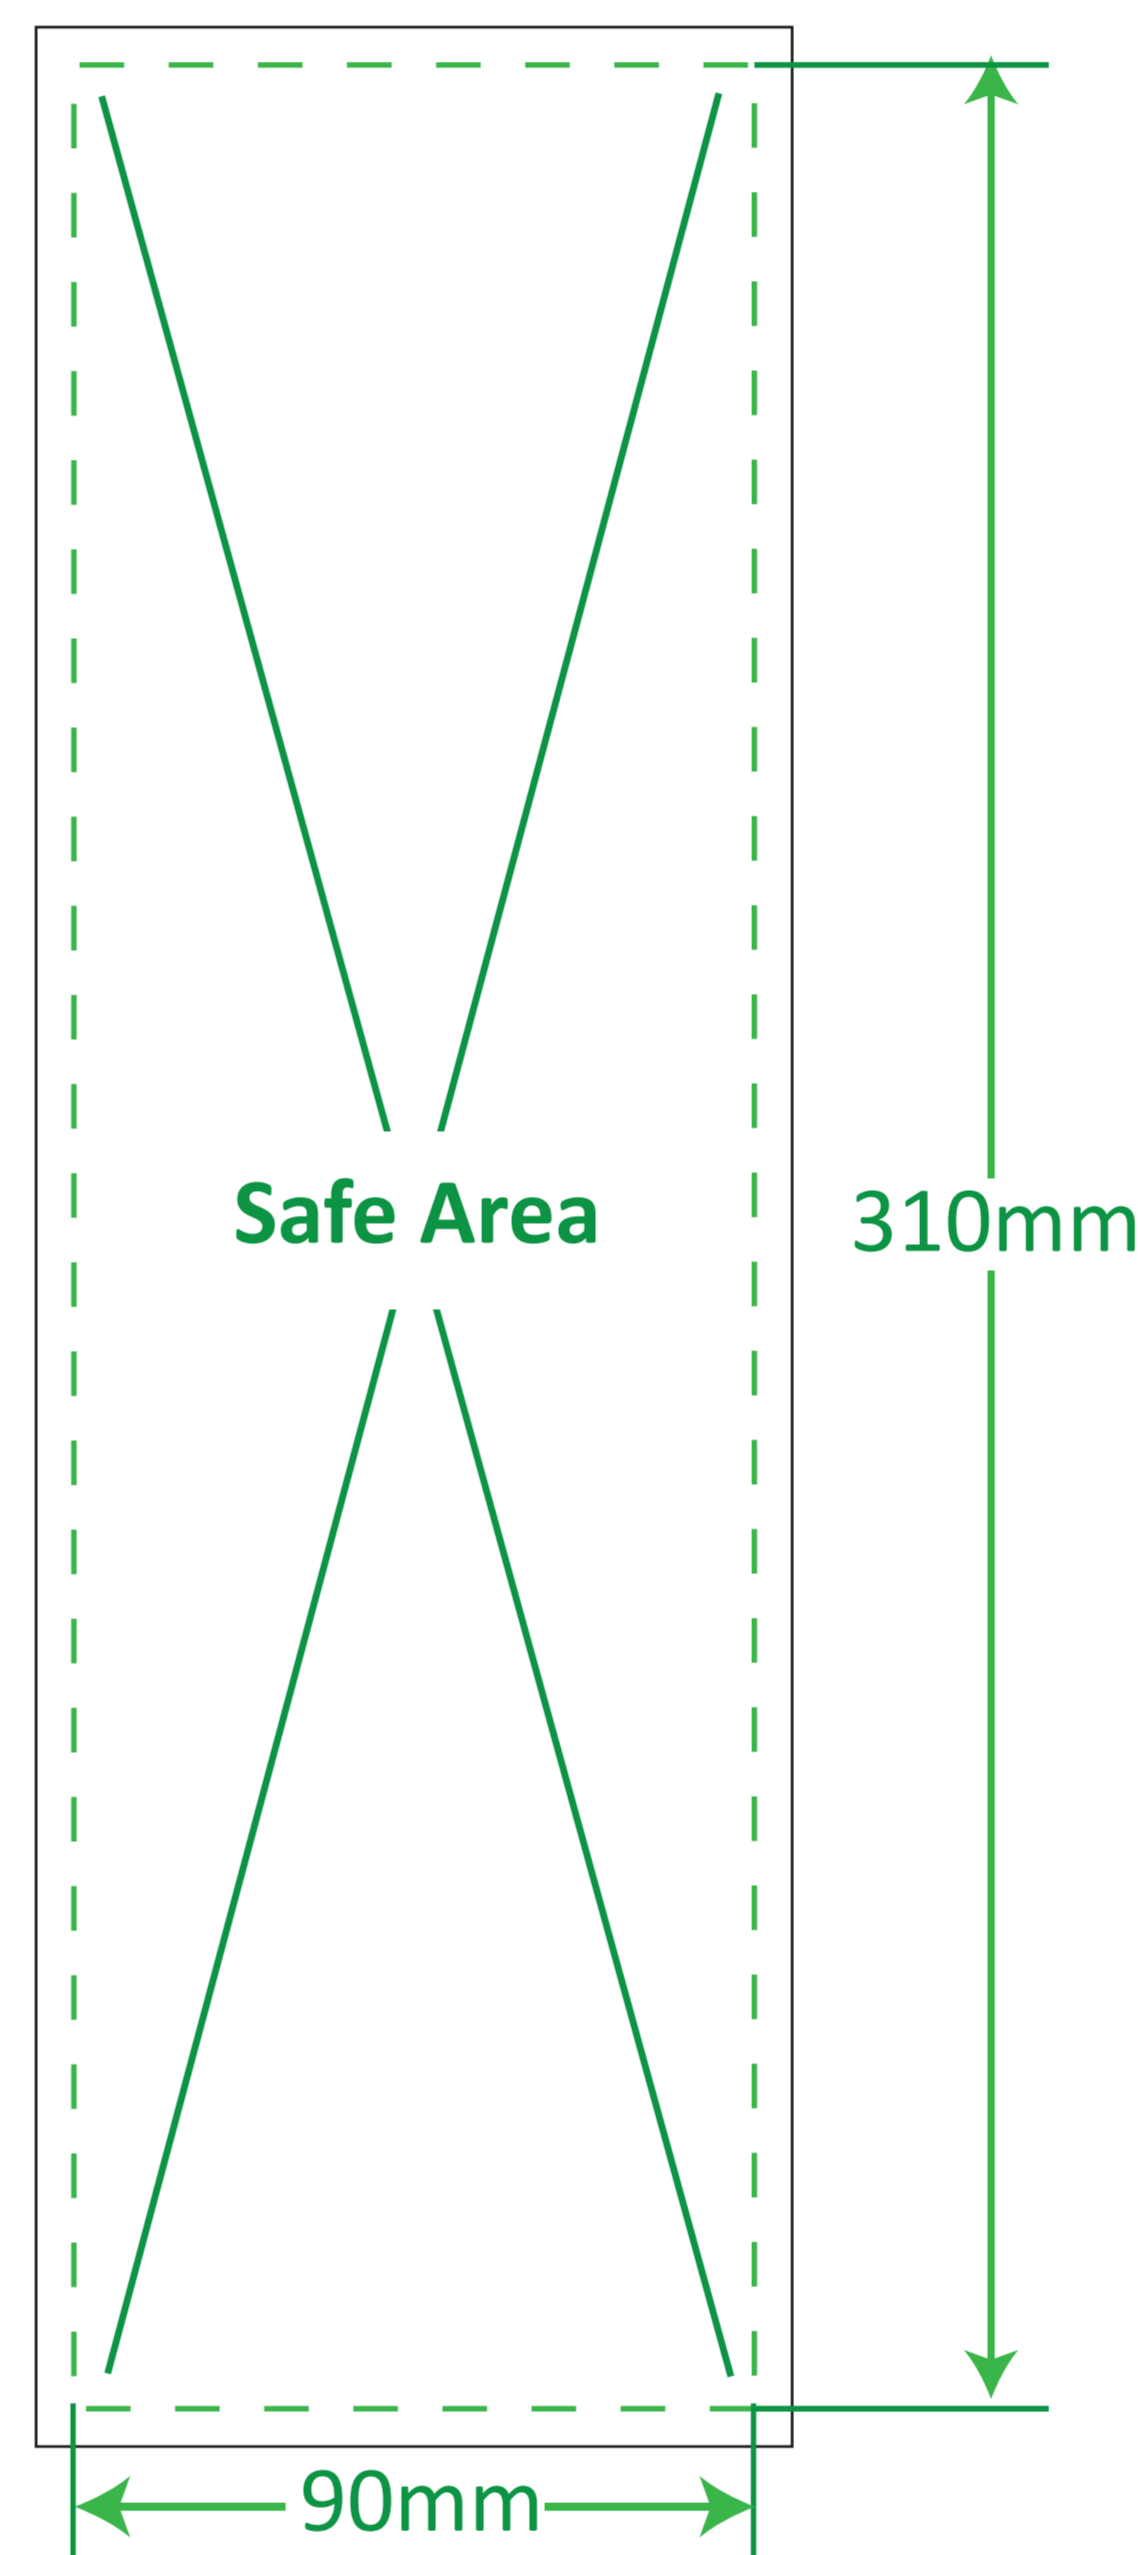

Paper Bag-CIMB

TEMPLATE GUIDE FOR PRINTING PRODUCTS

100mm(W) x 80mm(D) x 320mm(HT)

Left Side

Front

Back

Right Side

Unit : Millimetres (mm)