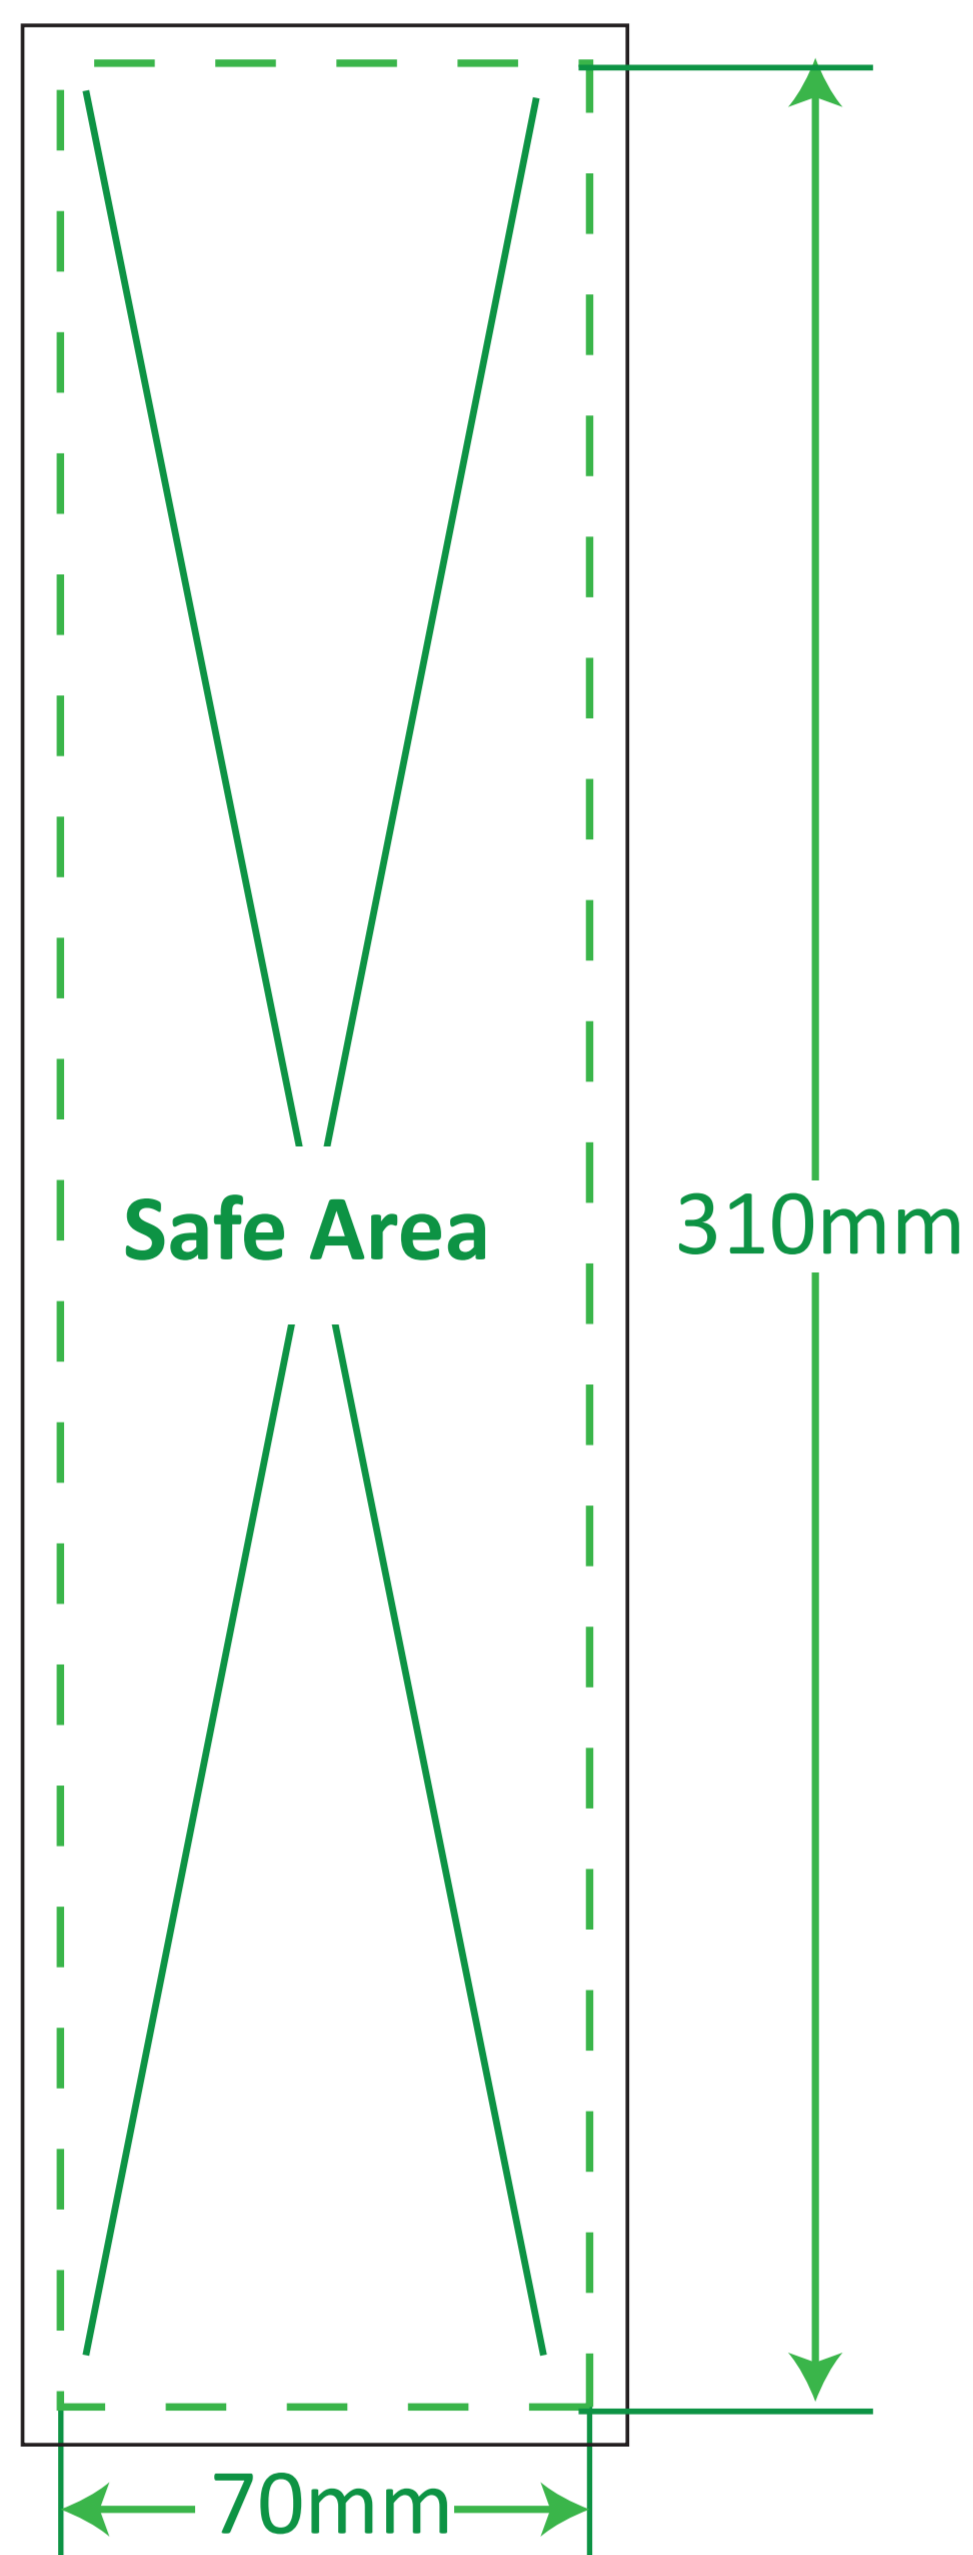

Paper Bag-CIMB

TEMPLATE GUIDE FOR PRINTING PRODUCTS

100mm(W) x 80mm(D) x 320mm(HT)

Left Side

Front

Back

Right Side

Unit : Millimetres (mm)