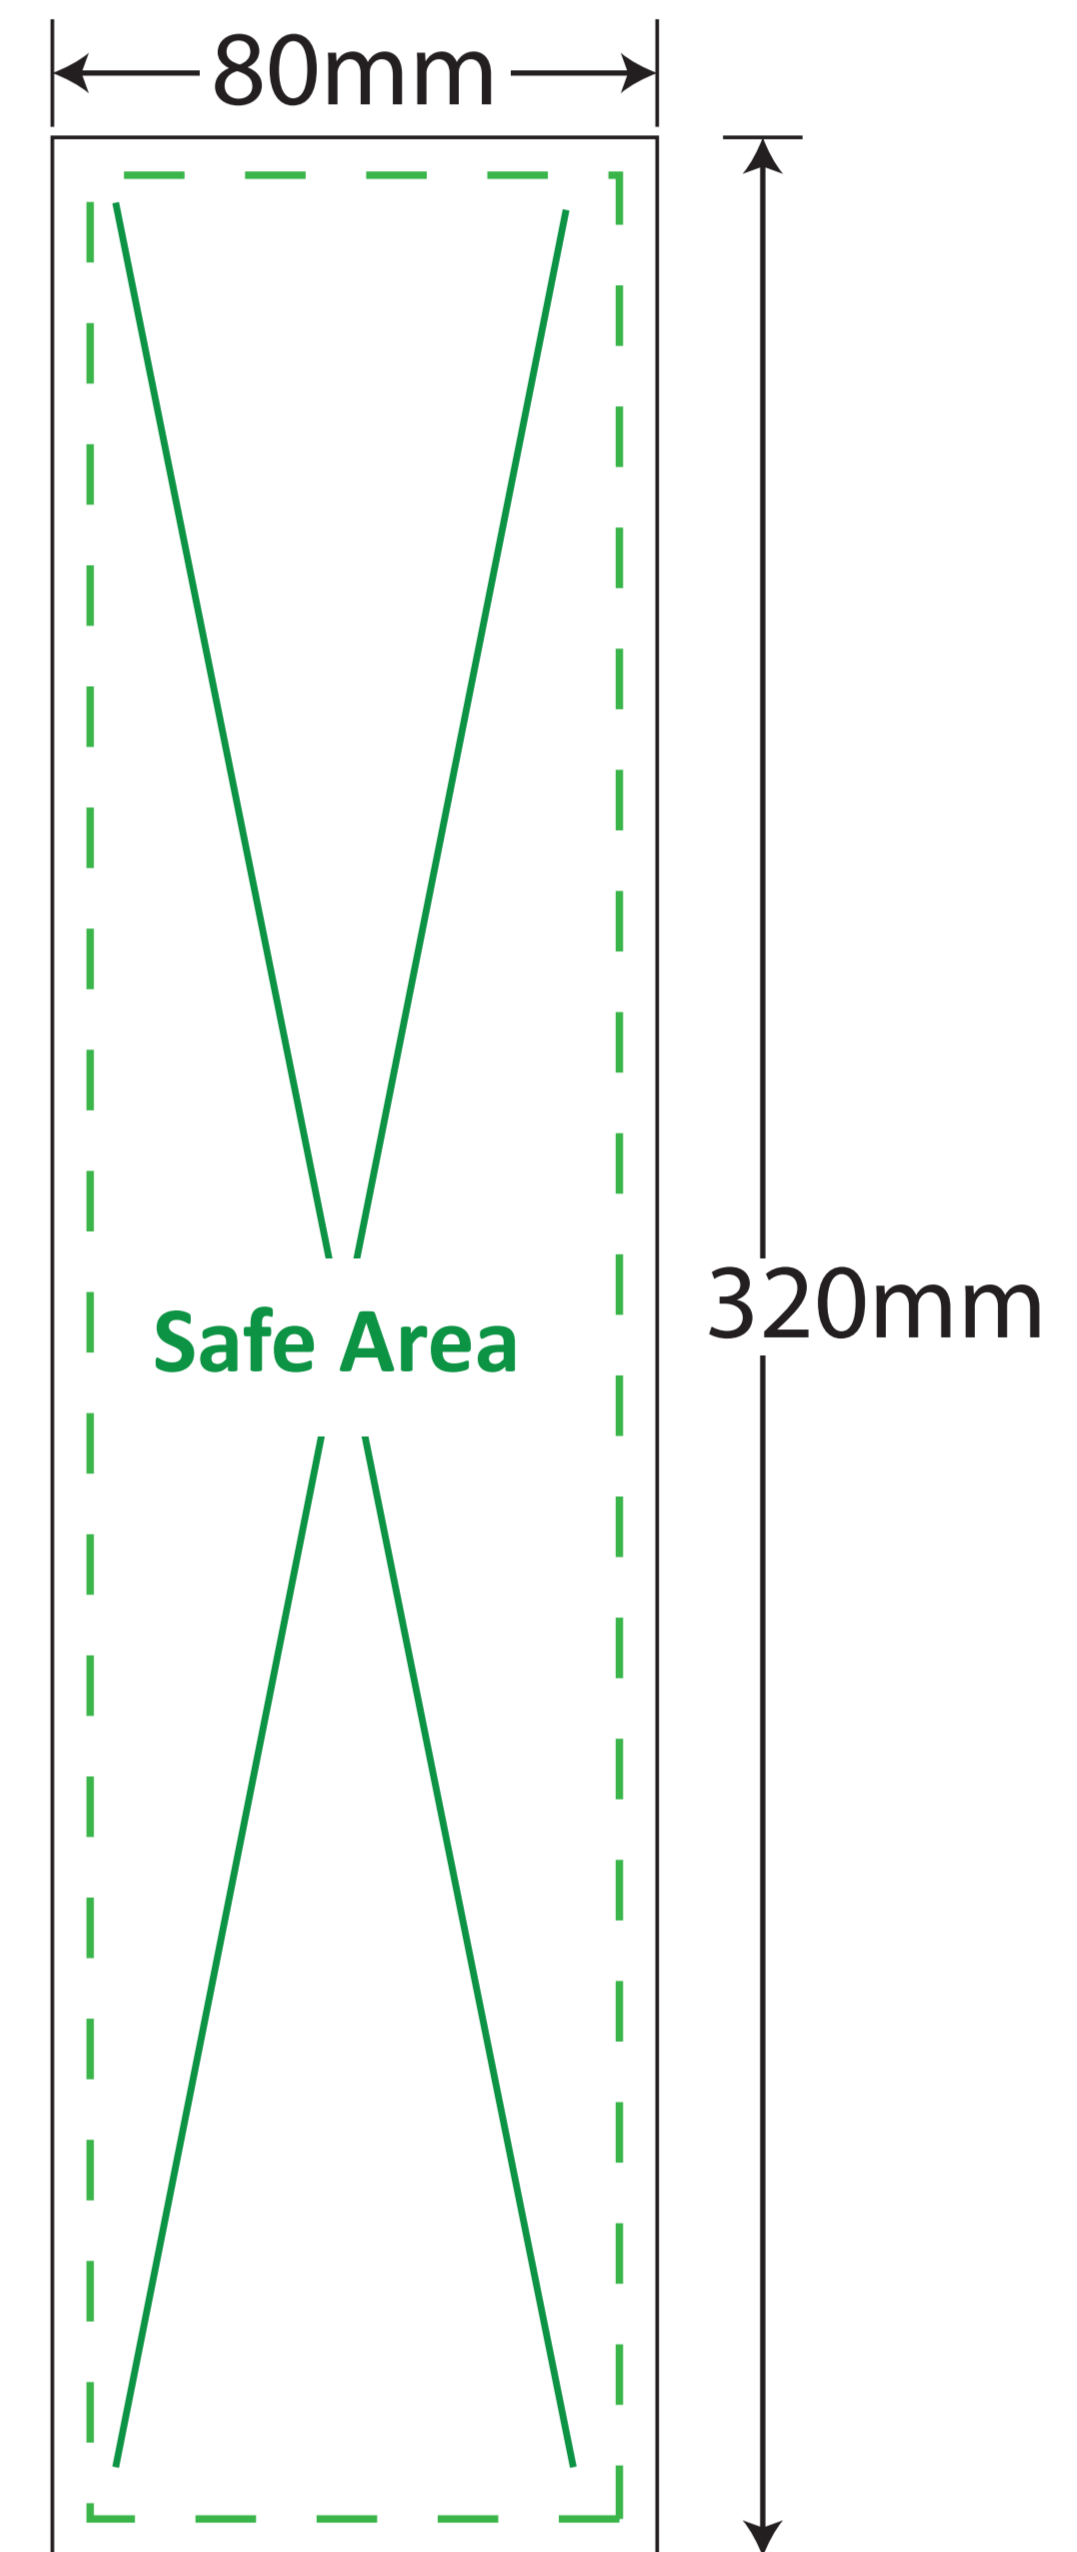

Paper Bag-CIMB

TEMPLATE GUIDE FOR PRINTING PRODUCTS

100mm(W) x 80mm(D) x 320mm(HT)

Left Side

Front

Back

Right Side

Unit : Millimetres (mm)