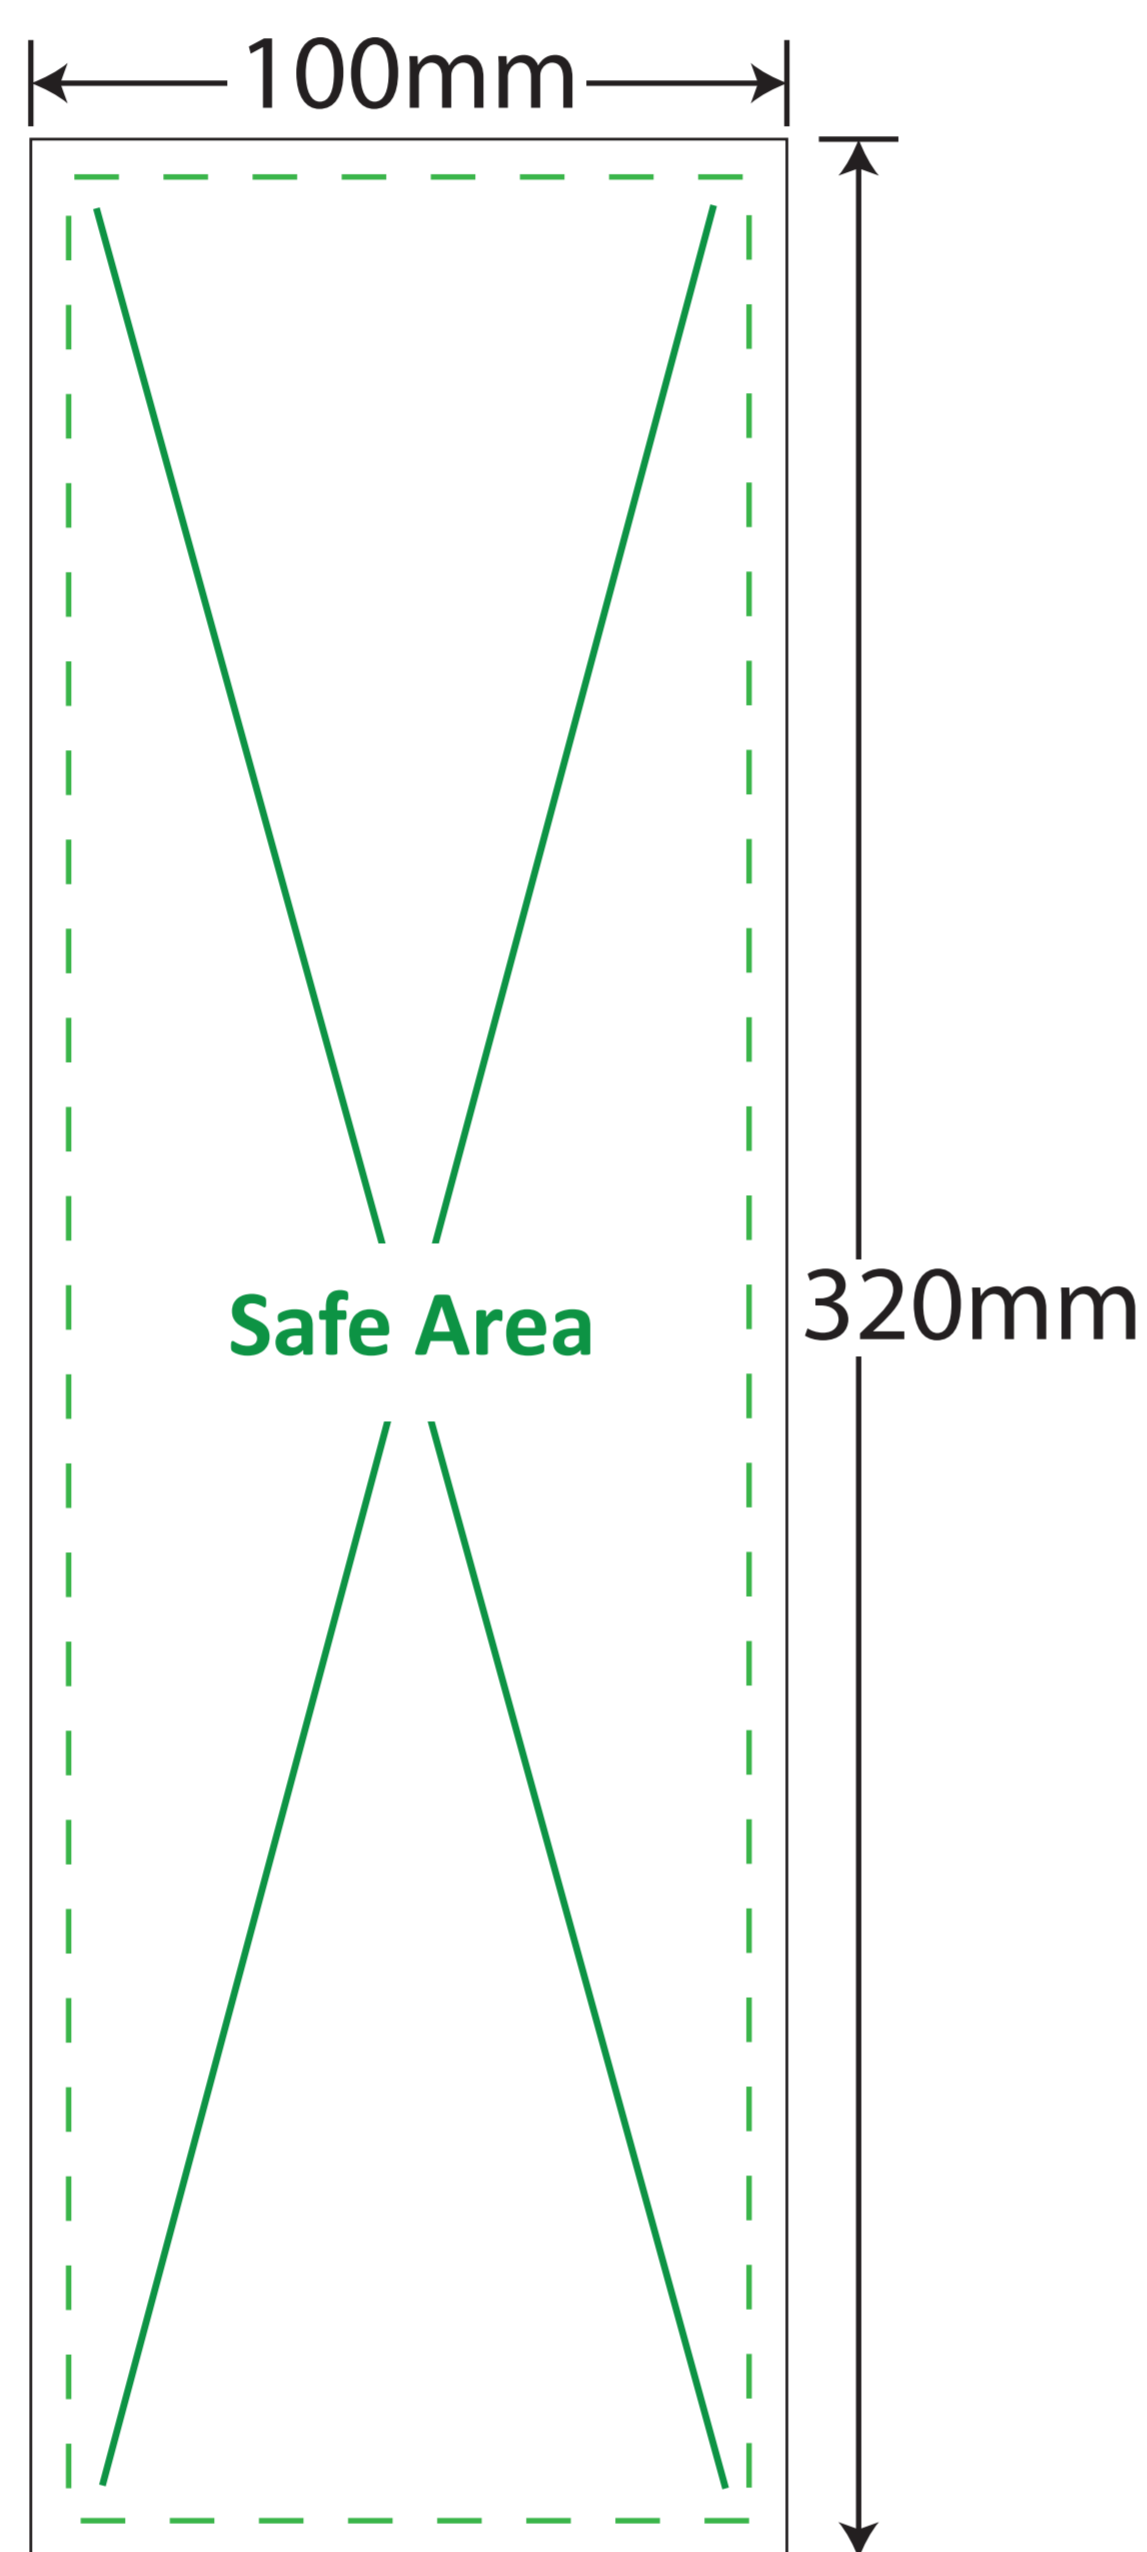

Paper Bag-CIMB

TEMPLATE GUIDE FOR PRINTING PRODUCTS

100mm(W) x 80mm(D) x 320mm(HT)

Left Side

Front

Back

Right Side

Unit : Millimetres (mm)