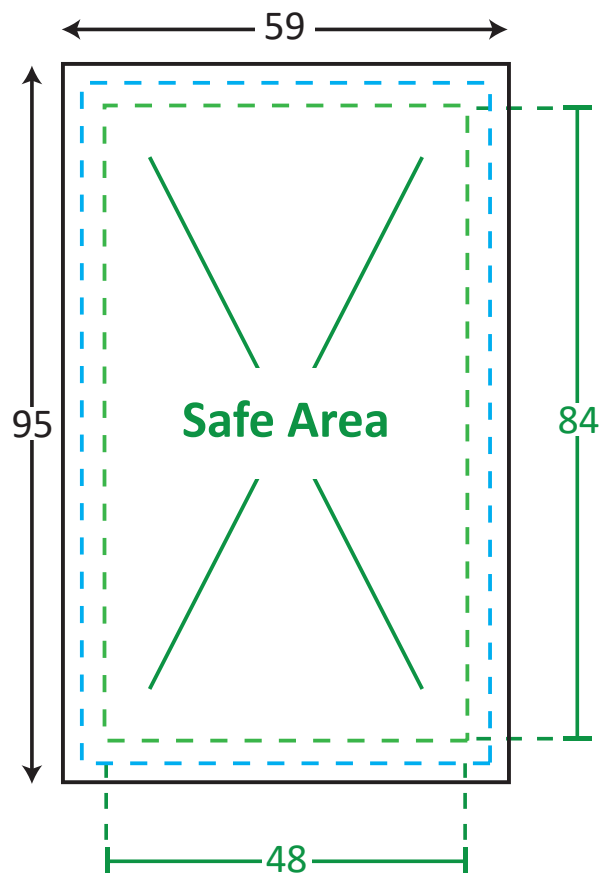

Single Sided Name Card (Portrait) - 90 x 54mm

TEMPLATE GUIDE FOR PRINTING PRODUCTS

- Actual size
- Safe Area
- Print Area

Unit : Millimetres (mm)

ARTWORK GUIDELINES

Color Format : CMYK

Submit File Without Markings

File Format : PDF, EPS

Important Text & Images In Safe Area