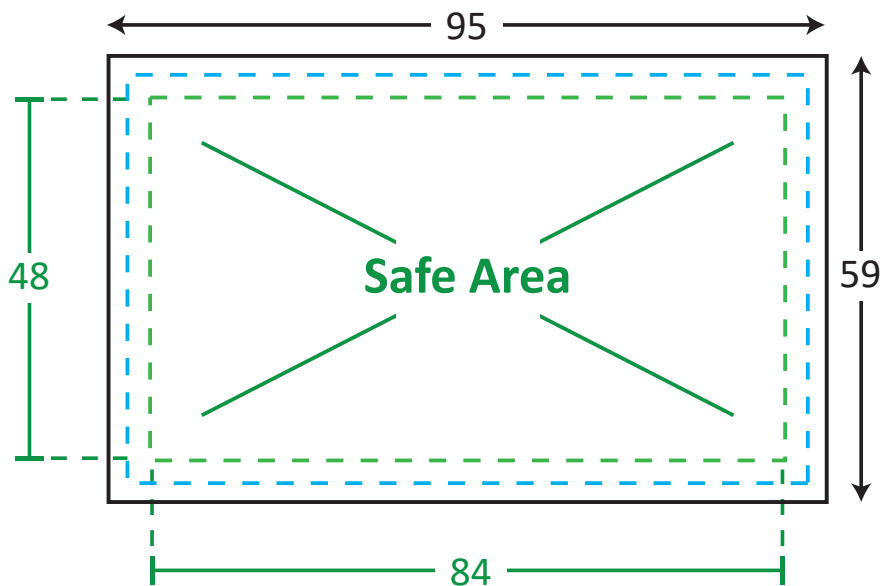

# Single Sided Name Card (Landscape) - 90 x 54mm

## TEMPLATE GUIDE FOR PRINTING PRODUCTS

- Actual size
- Safe Area
- Print Area

Unit : Millimetres (mm)