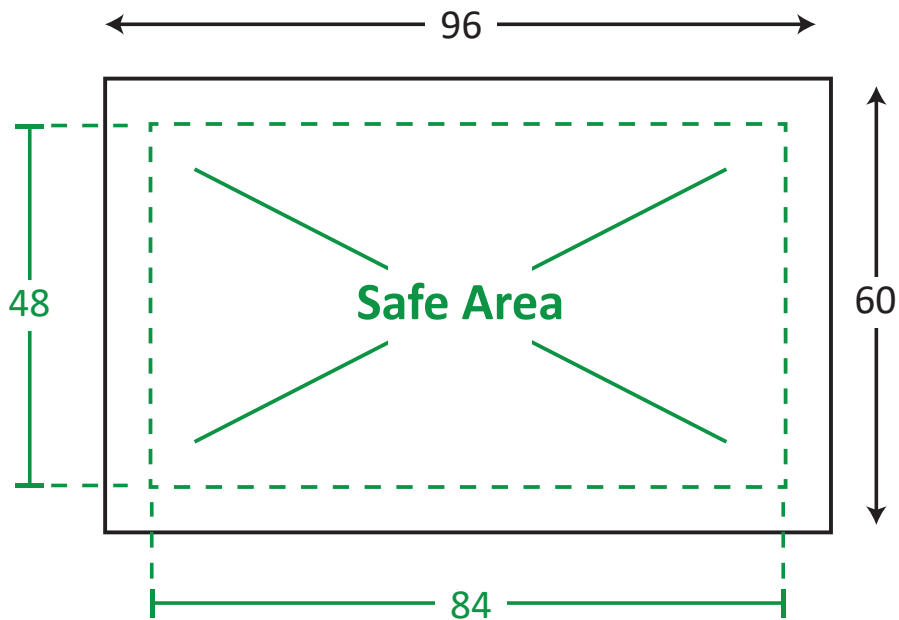

Name Card (Landscape) - 90 x 54mm

TEMPLATE GUIDE FOR PRINTING PRODUCTS

Unit : Millimetres (mm)

----- Safe Area
————— Print Area

ARTWORK GUIDELINES

Color Format : CMYK

Submit File Without Markings

File Format : PDF, EPS

Important Text & Images In Safe Area