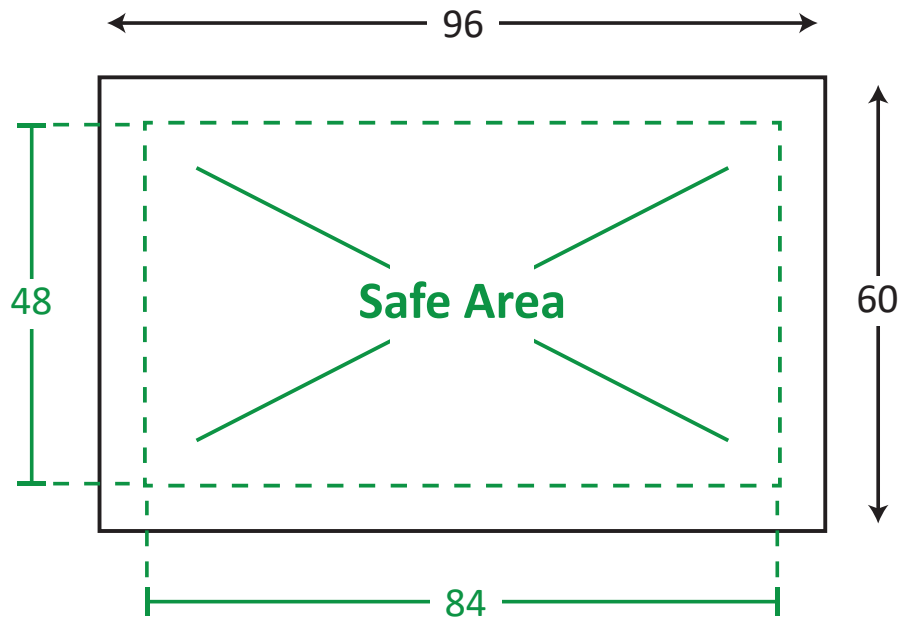

# Double Sided Name Card (Landscape) - 90 x 54mm

## TEMPLATE GUIDE FOR PRINTING PRODUCTS

**FRONT**

**BACK**

Unit : Millimetres (mm)

----- Safe Area  
————— Print Area