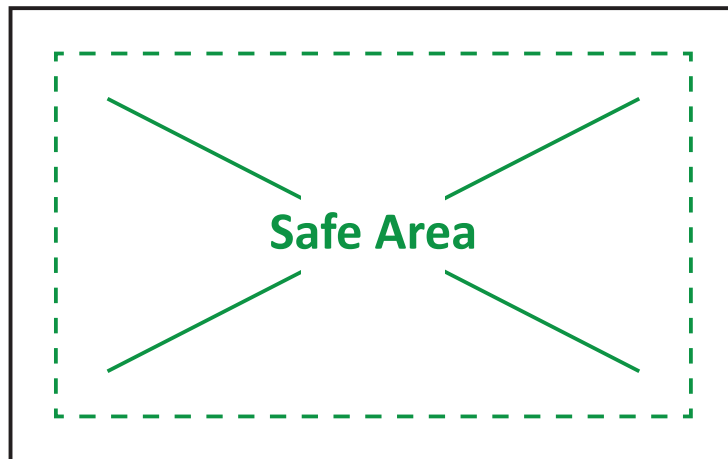

# Double Sided Name Card (Landscape) - 90 x 54mm

## TEMPLATE GUIDE FOR PRINTING PRODUCTS

**FRONT**

**BACK**

Unit : Millimetres (mm)

----- Safe Area  
————— Print Area