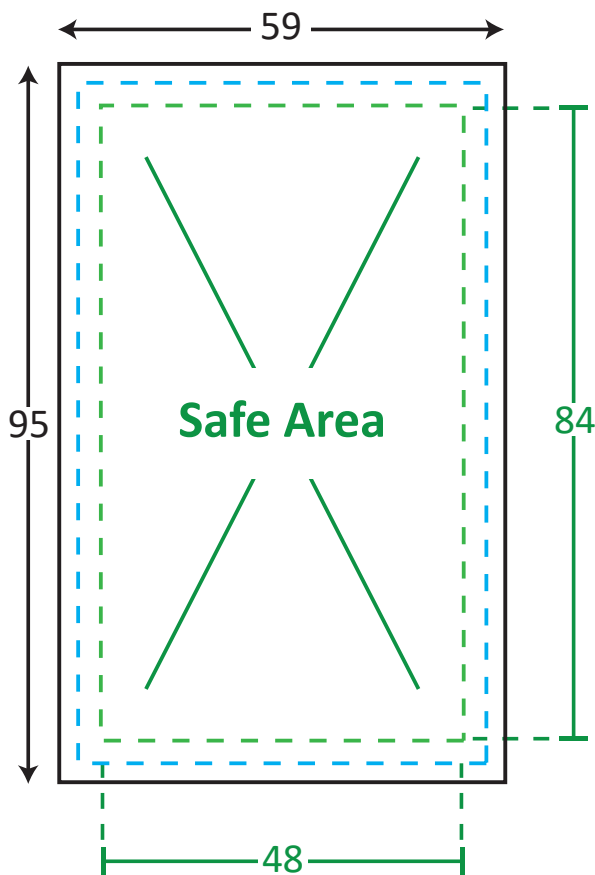

# Double Sided Name Card (Portrait) - 90 x 54mm

## TEMPLATE GUIDE FOR PRINTING PRODUCTS

**FRONT**

**BACK**

- Actual size
- Safe Area
- Print Area

Unit : Millimetres (mm)