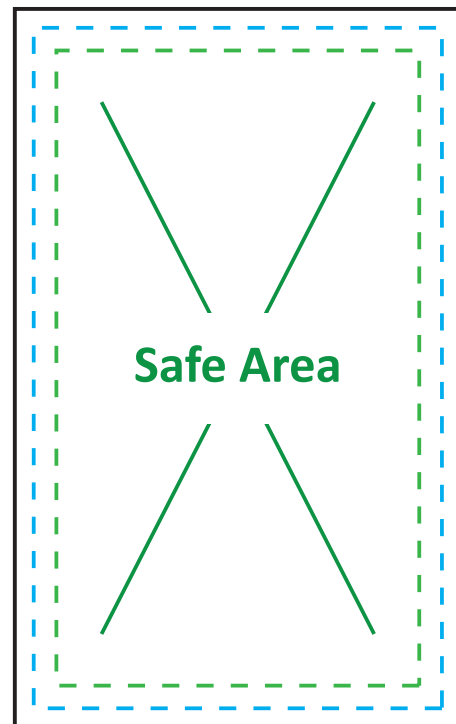

# Double Sided Name Card (Portrait) - 90 x 54mm

## TEMPLATE GUIDE FOR PRINTING PRODUCTS

**FRONT**

**BACK**

- Actual size
- Safe Area
- Print Area

Unit : Millimetres (mm)