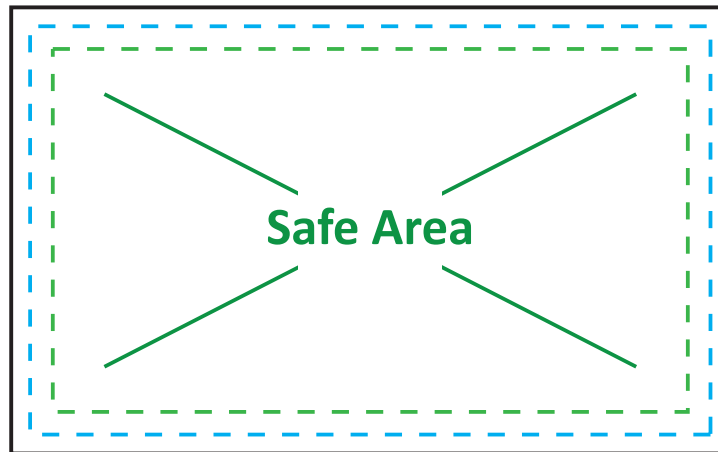

Double Sided Name Card (Landscape) - 90 x 54mm

TEMPLATE GUIDE FOR PRINTING PRODUCTS

FRONT

BACK

- - - - - Actual size
- - - - - Safe Area
- Print Area

Unit : Millimetres (mm)

ARTWORK GUIDELINES

Color Format : CMYK