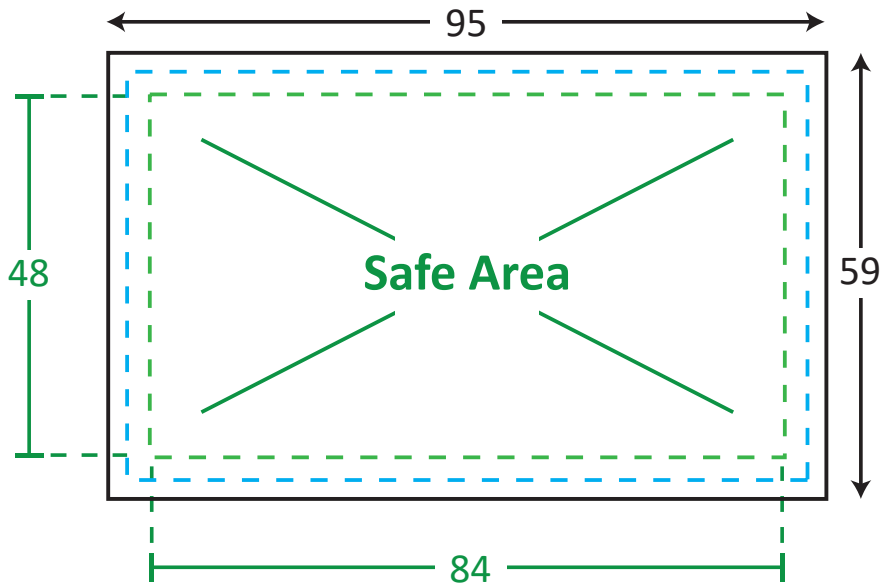

Double Sided Name Card (Landscape) - 90 x 54mm

TEMPLATE GUIDE FOR PRINTING PRODUCTS

FRONT

BACK

- - - - - Actual size
- - - - - Safe Area
- Print Area

Unit : Millimetres (mm)

ARTWORK GUIDELINES

Color Format : CMYK