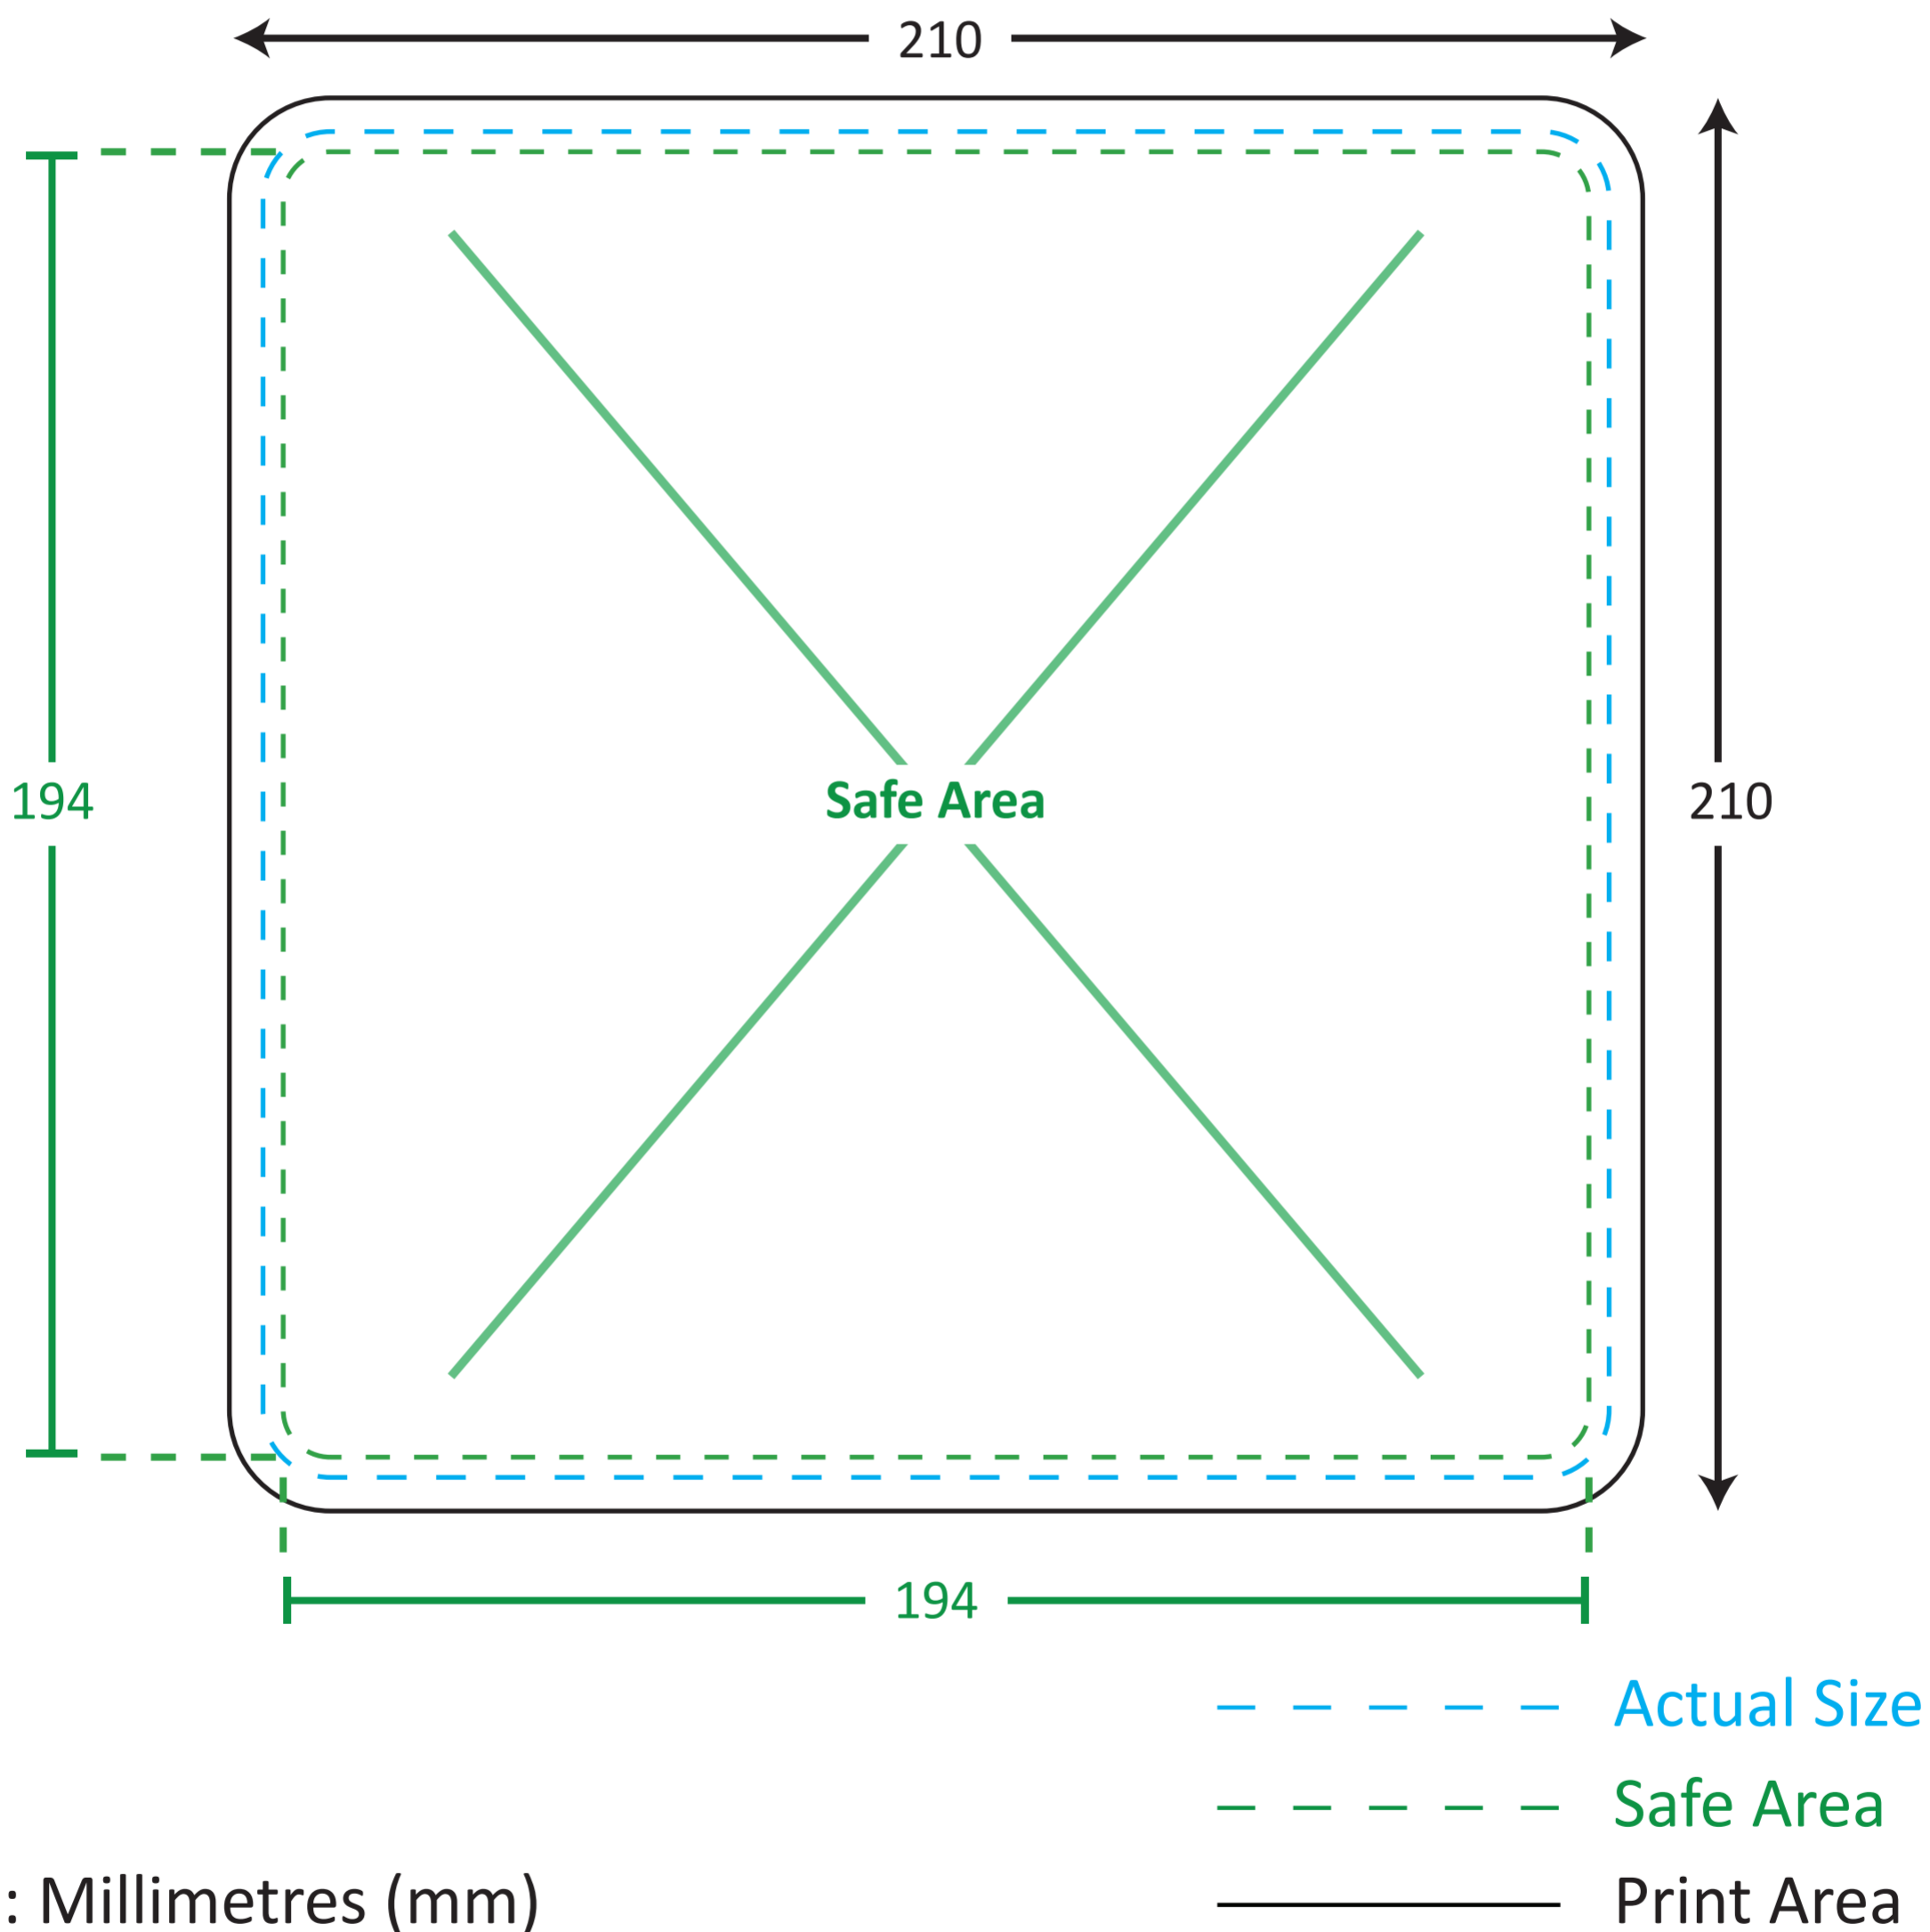

Custom Shape Mousepads (Square) (200x200mm)

TEMPLATE GUIDE FOR PRINTING PRODUCTS

Unit : Millimetres (mm)

ARTWORK GUIDELINES

Color Format : CMYK

Submit File Without Markings

File Format : PDF, EPS

Important Text & Images In Safe Area