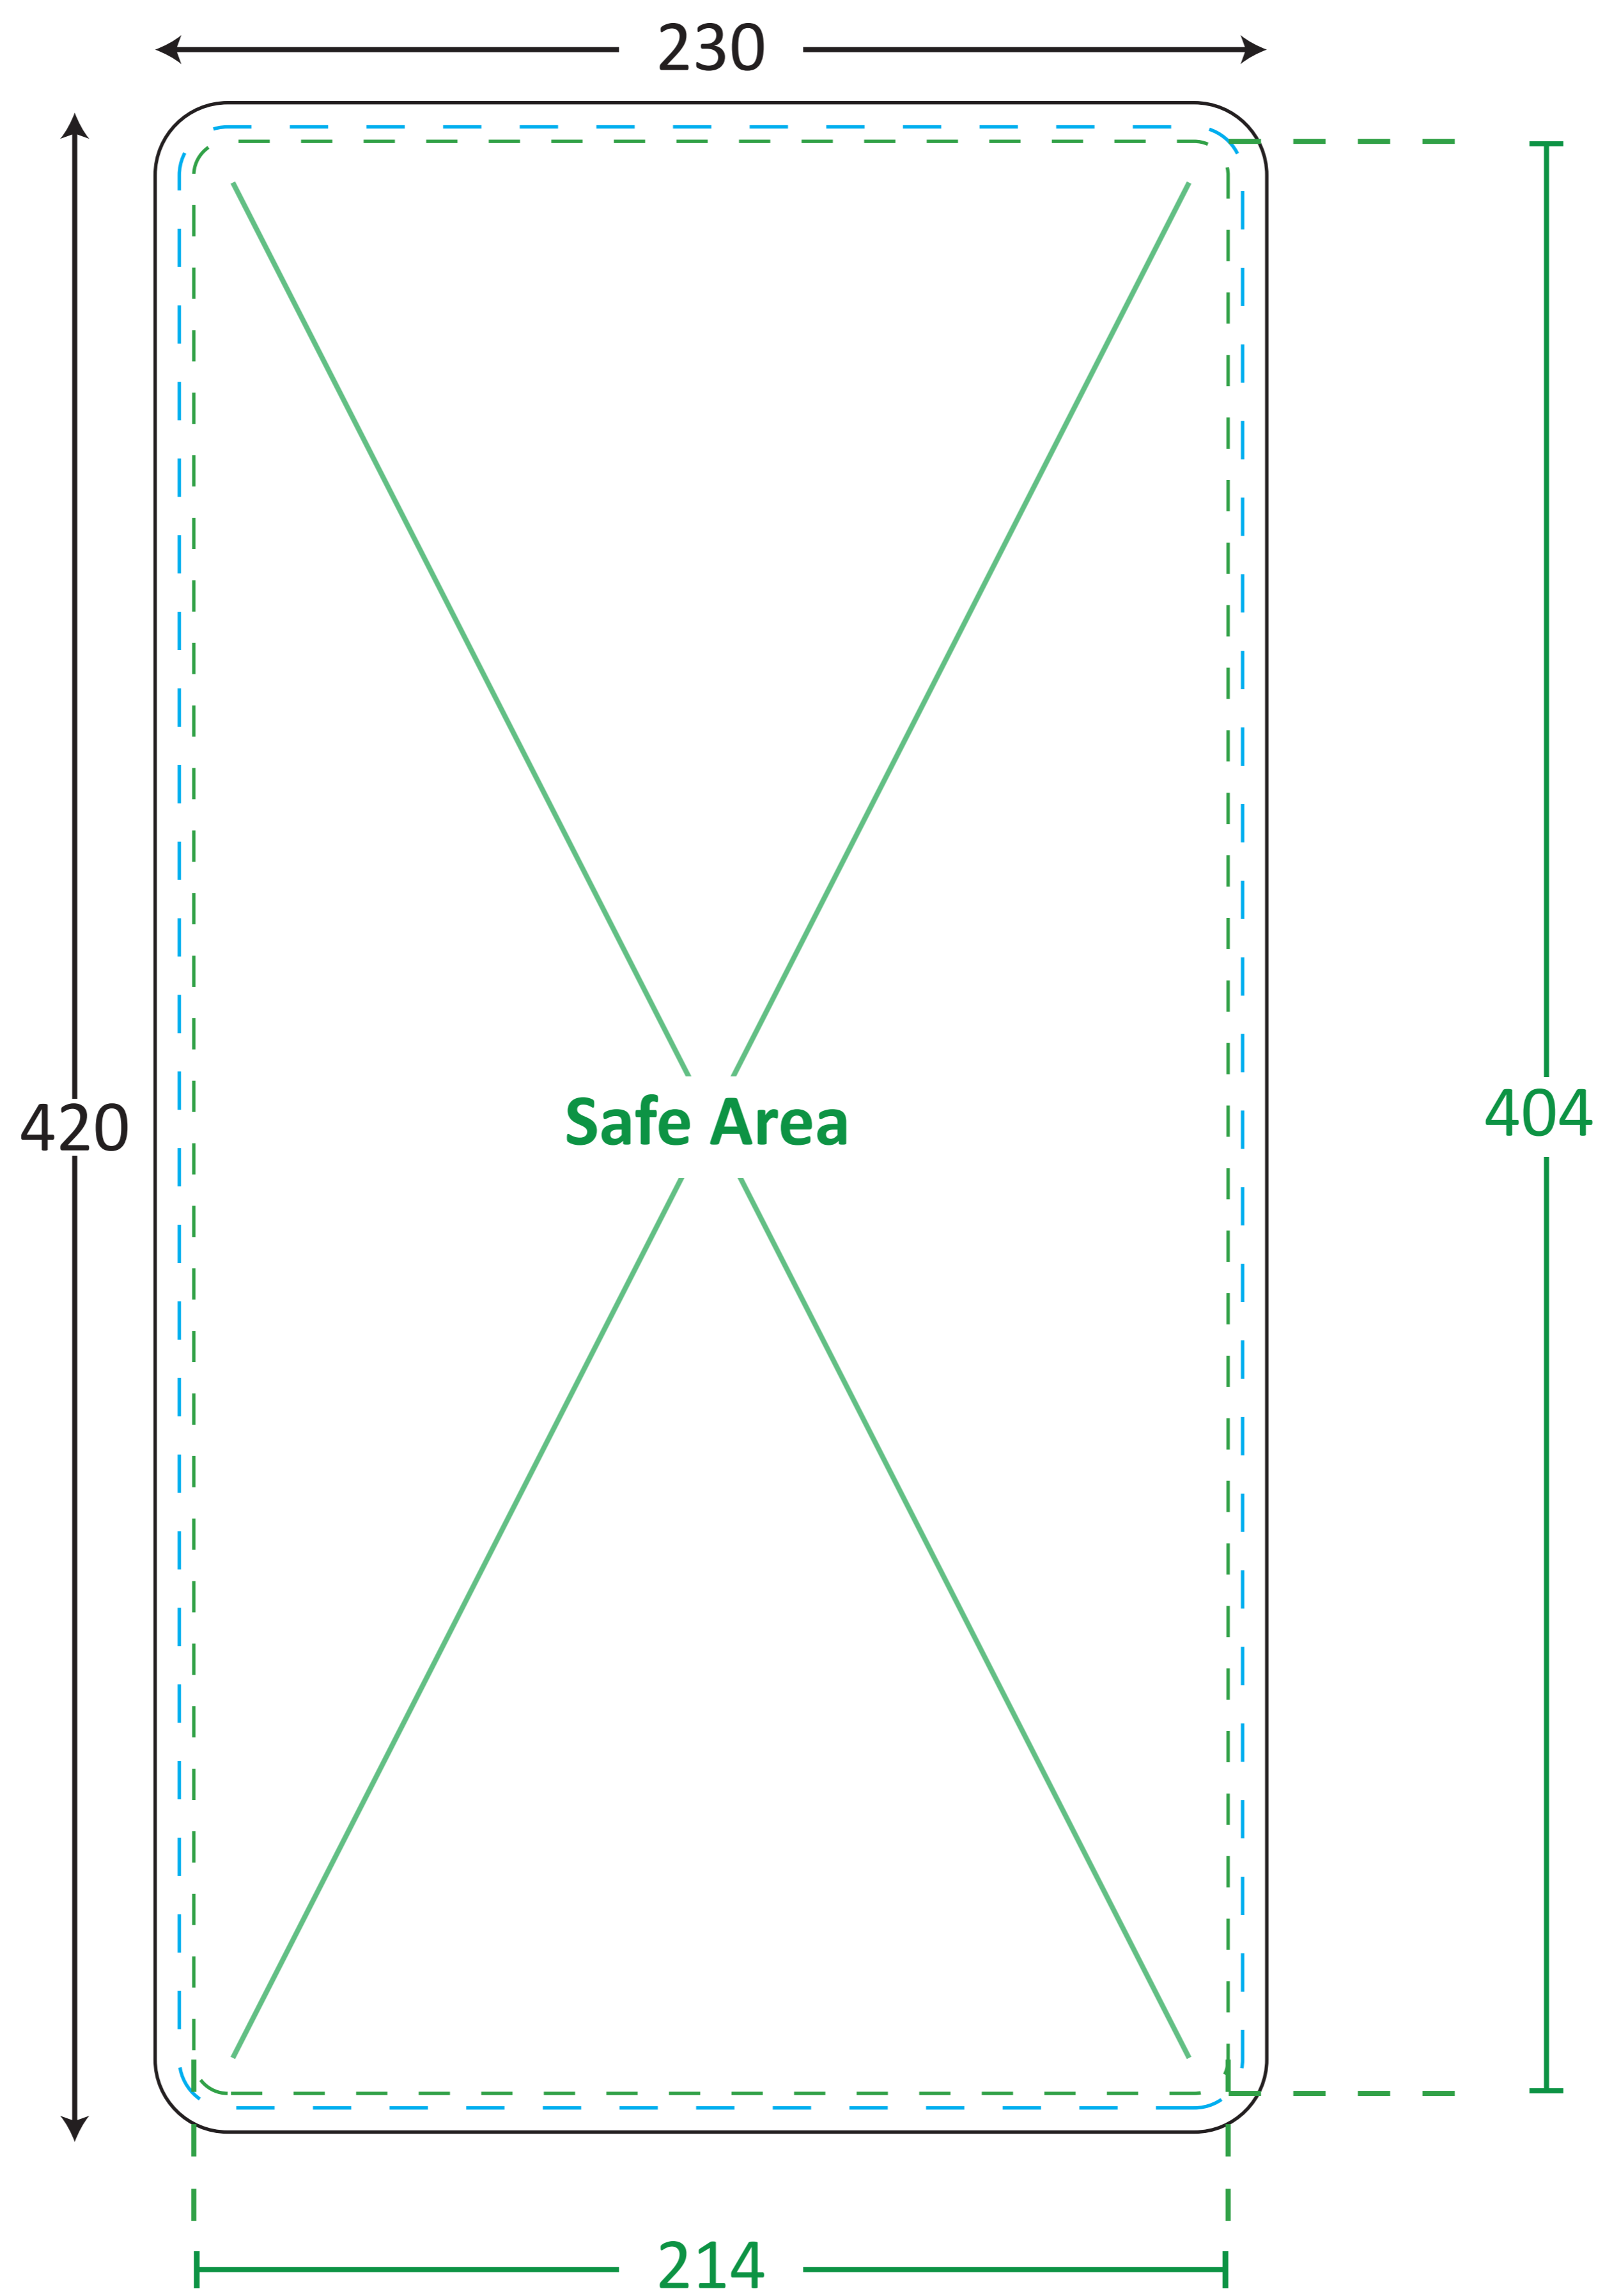

Custom Shape Mousepads (Rectangle) (220x410mm) - Portrait

TEMPLATE GUIDE FOR PRINTING PRODUCTS

- Actual Size
- Safe Area
- Print Area

Unit : Millimetres (mm)

ARTWORK GUIDELINES

Color Format : CMYK

Submit File Without Markings

File Format : PDF, EPS

Important Text & Images In Safe Area