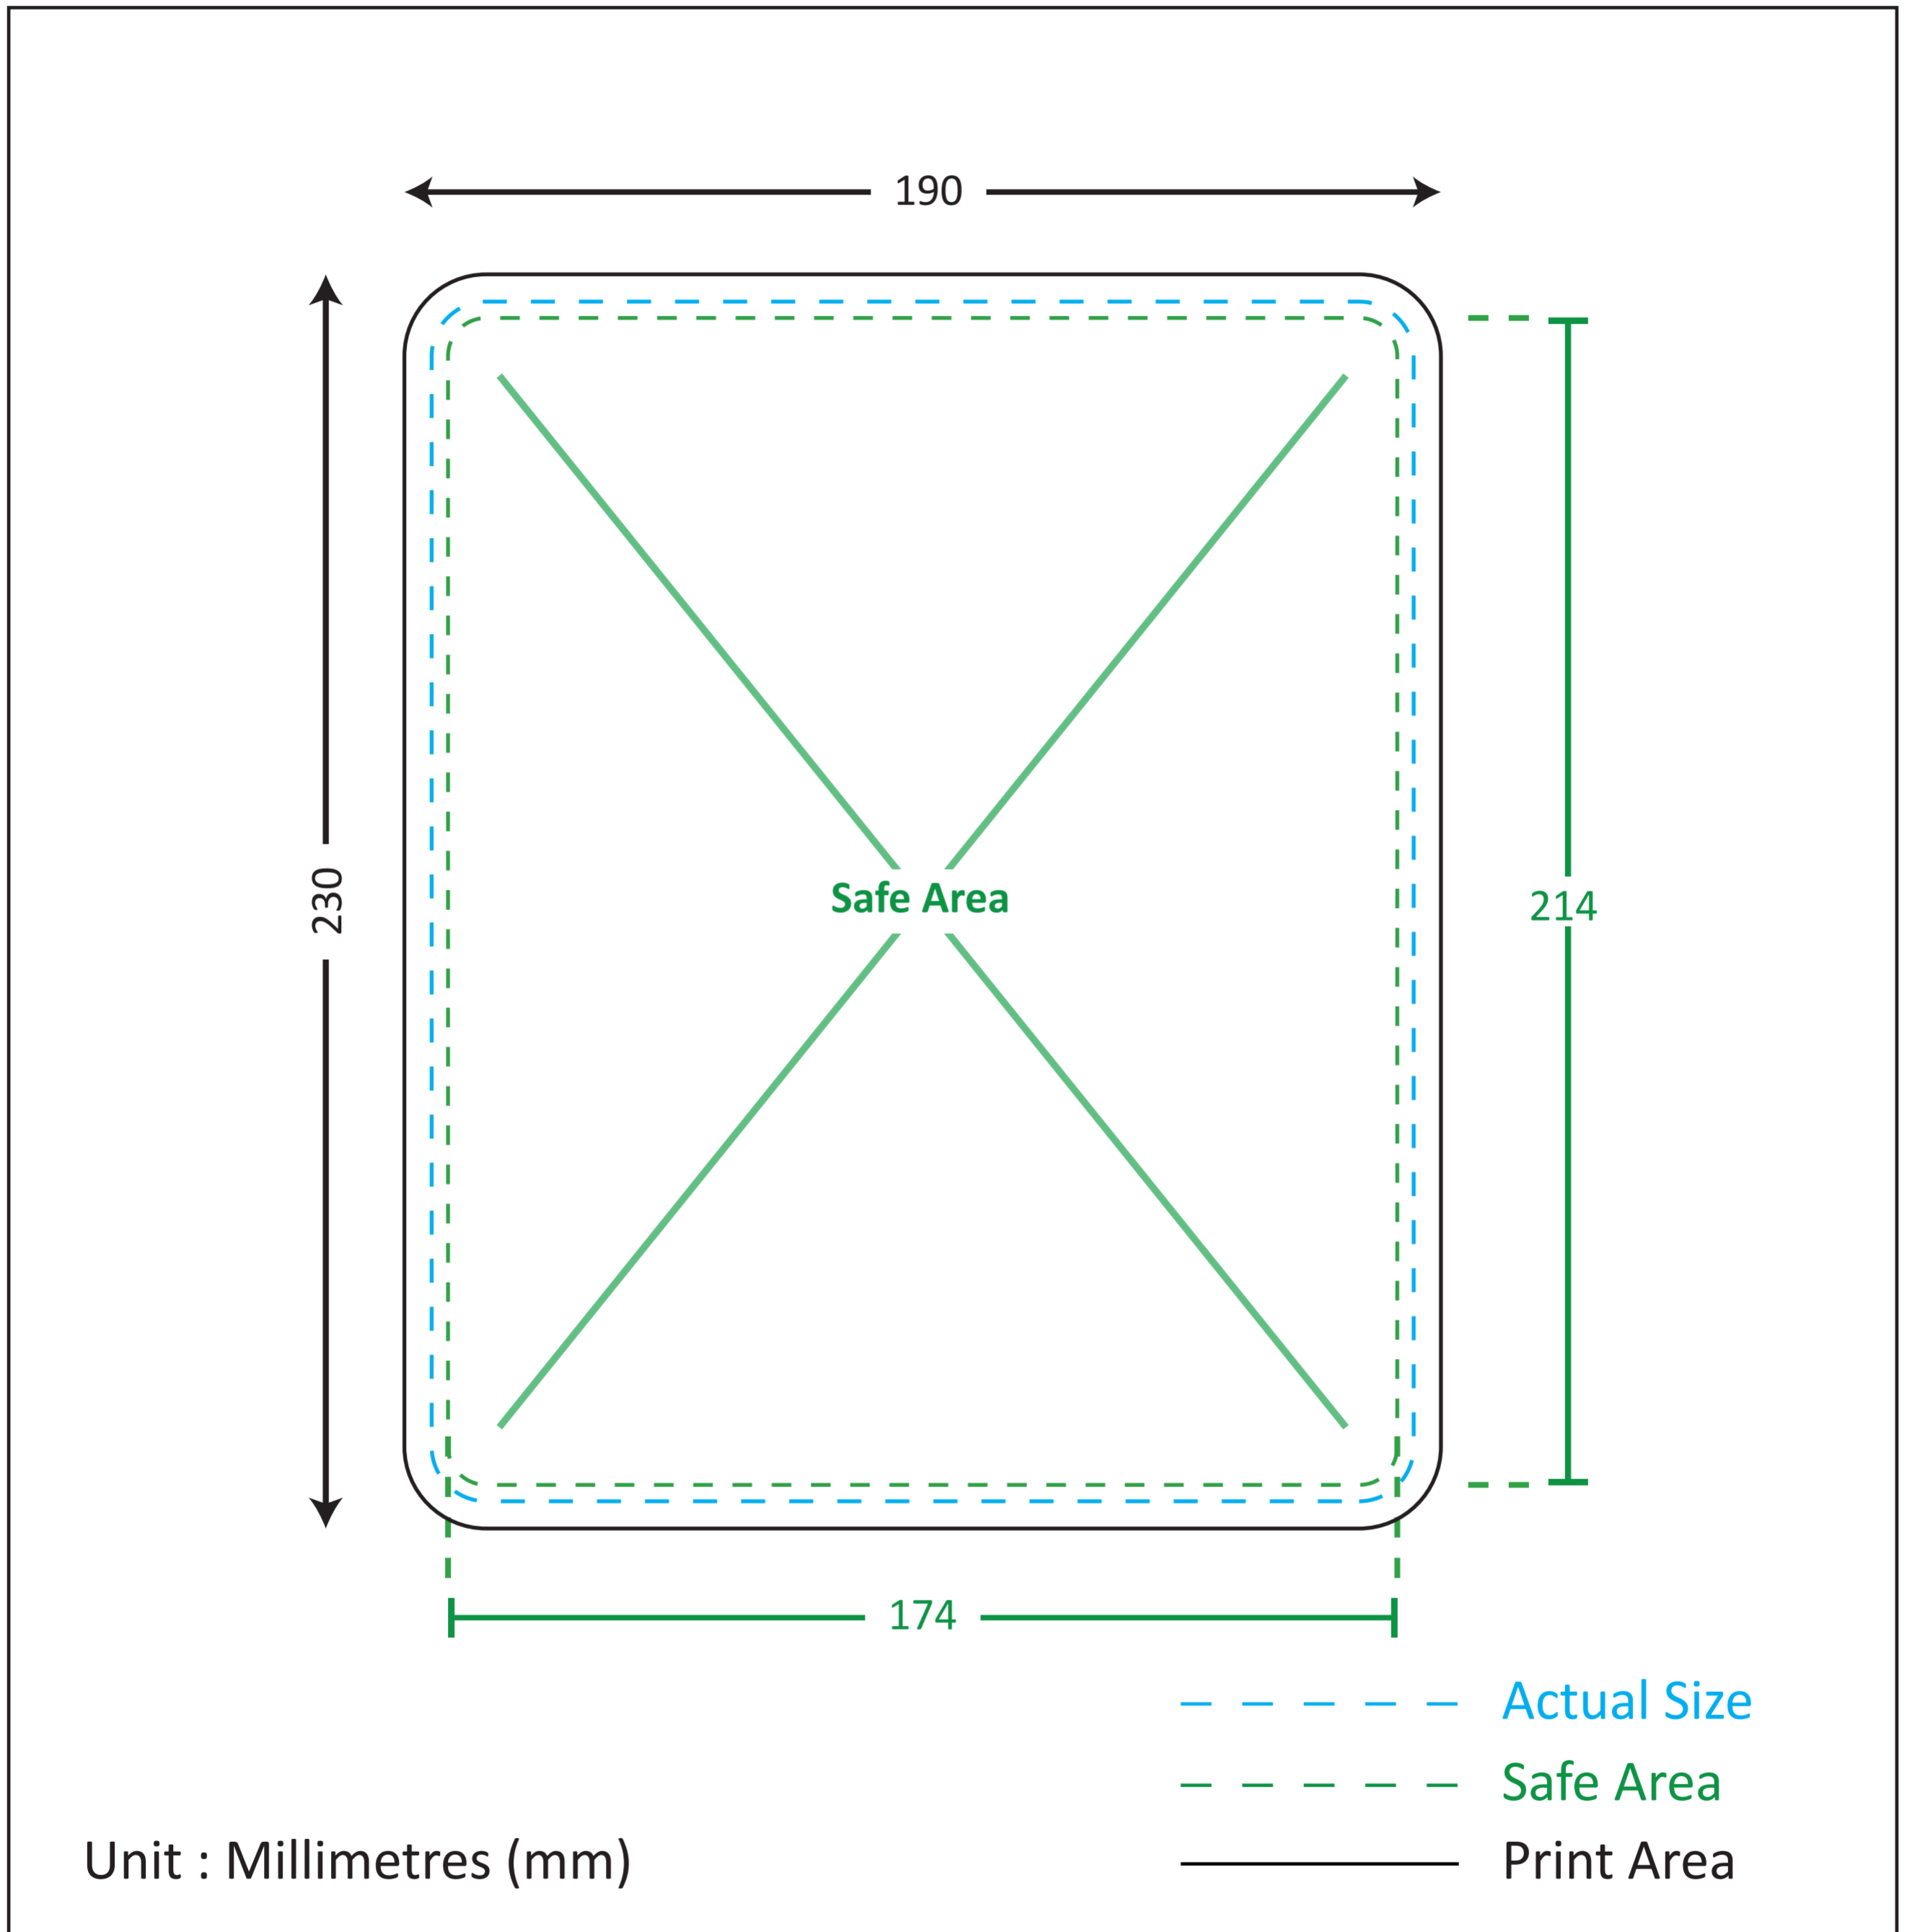

# Custom Shape Mousepads ( Rectangle ) ( 220x180mm ) - Portrait

## TEMPLATE GUIDE FOR PRINTING PRODUCTS