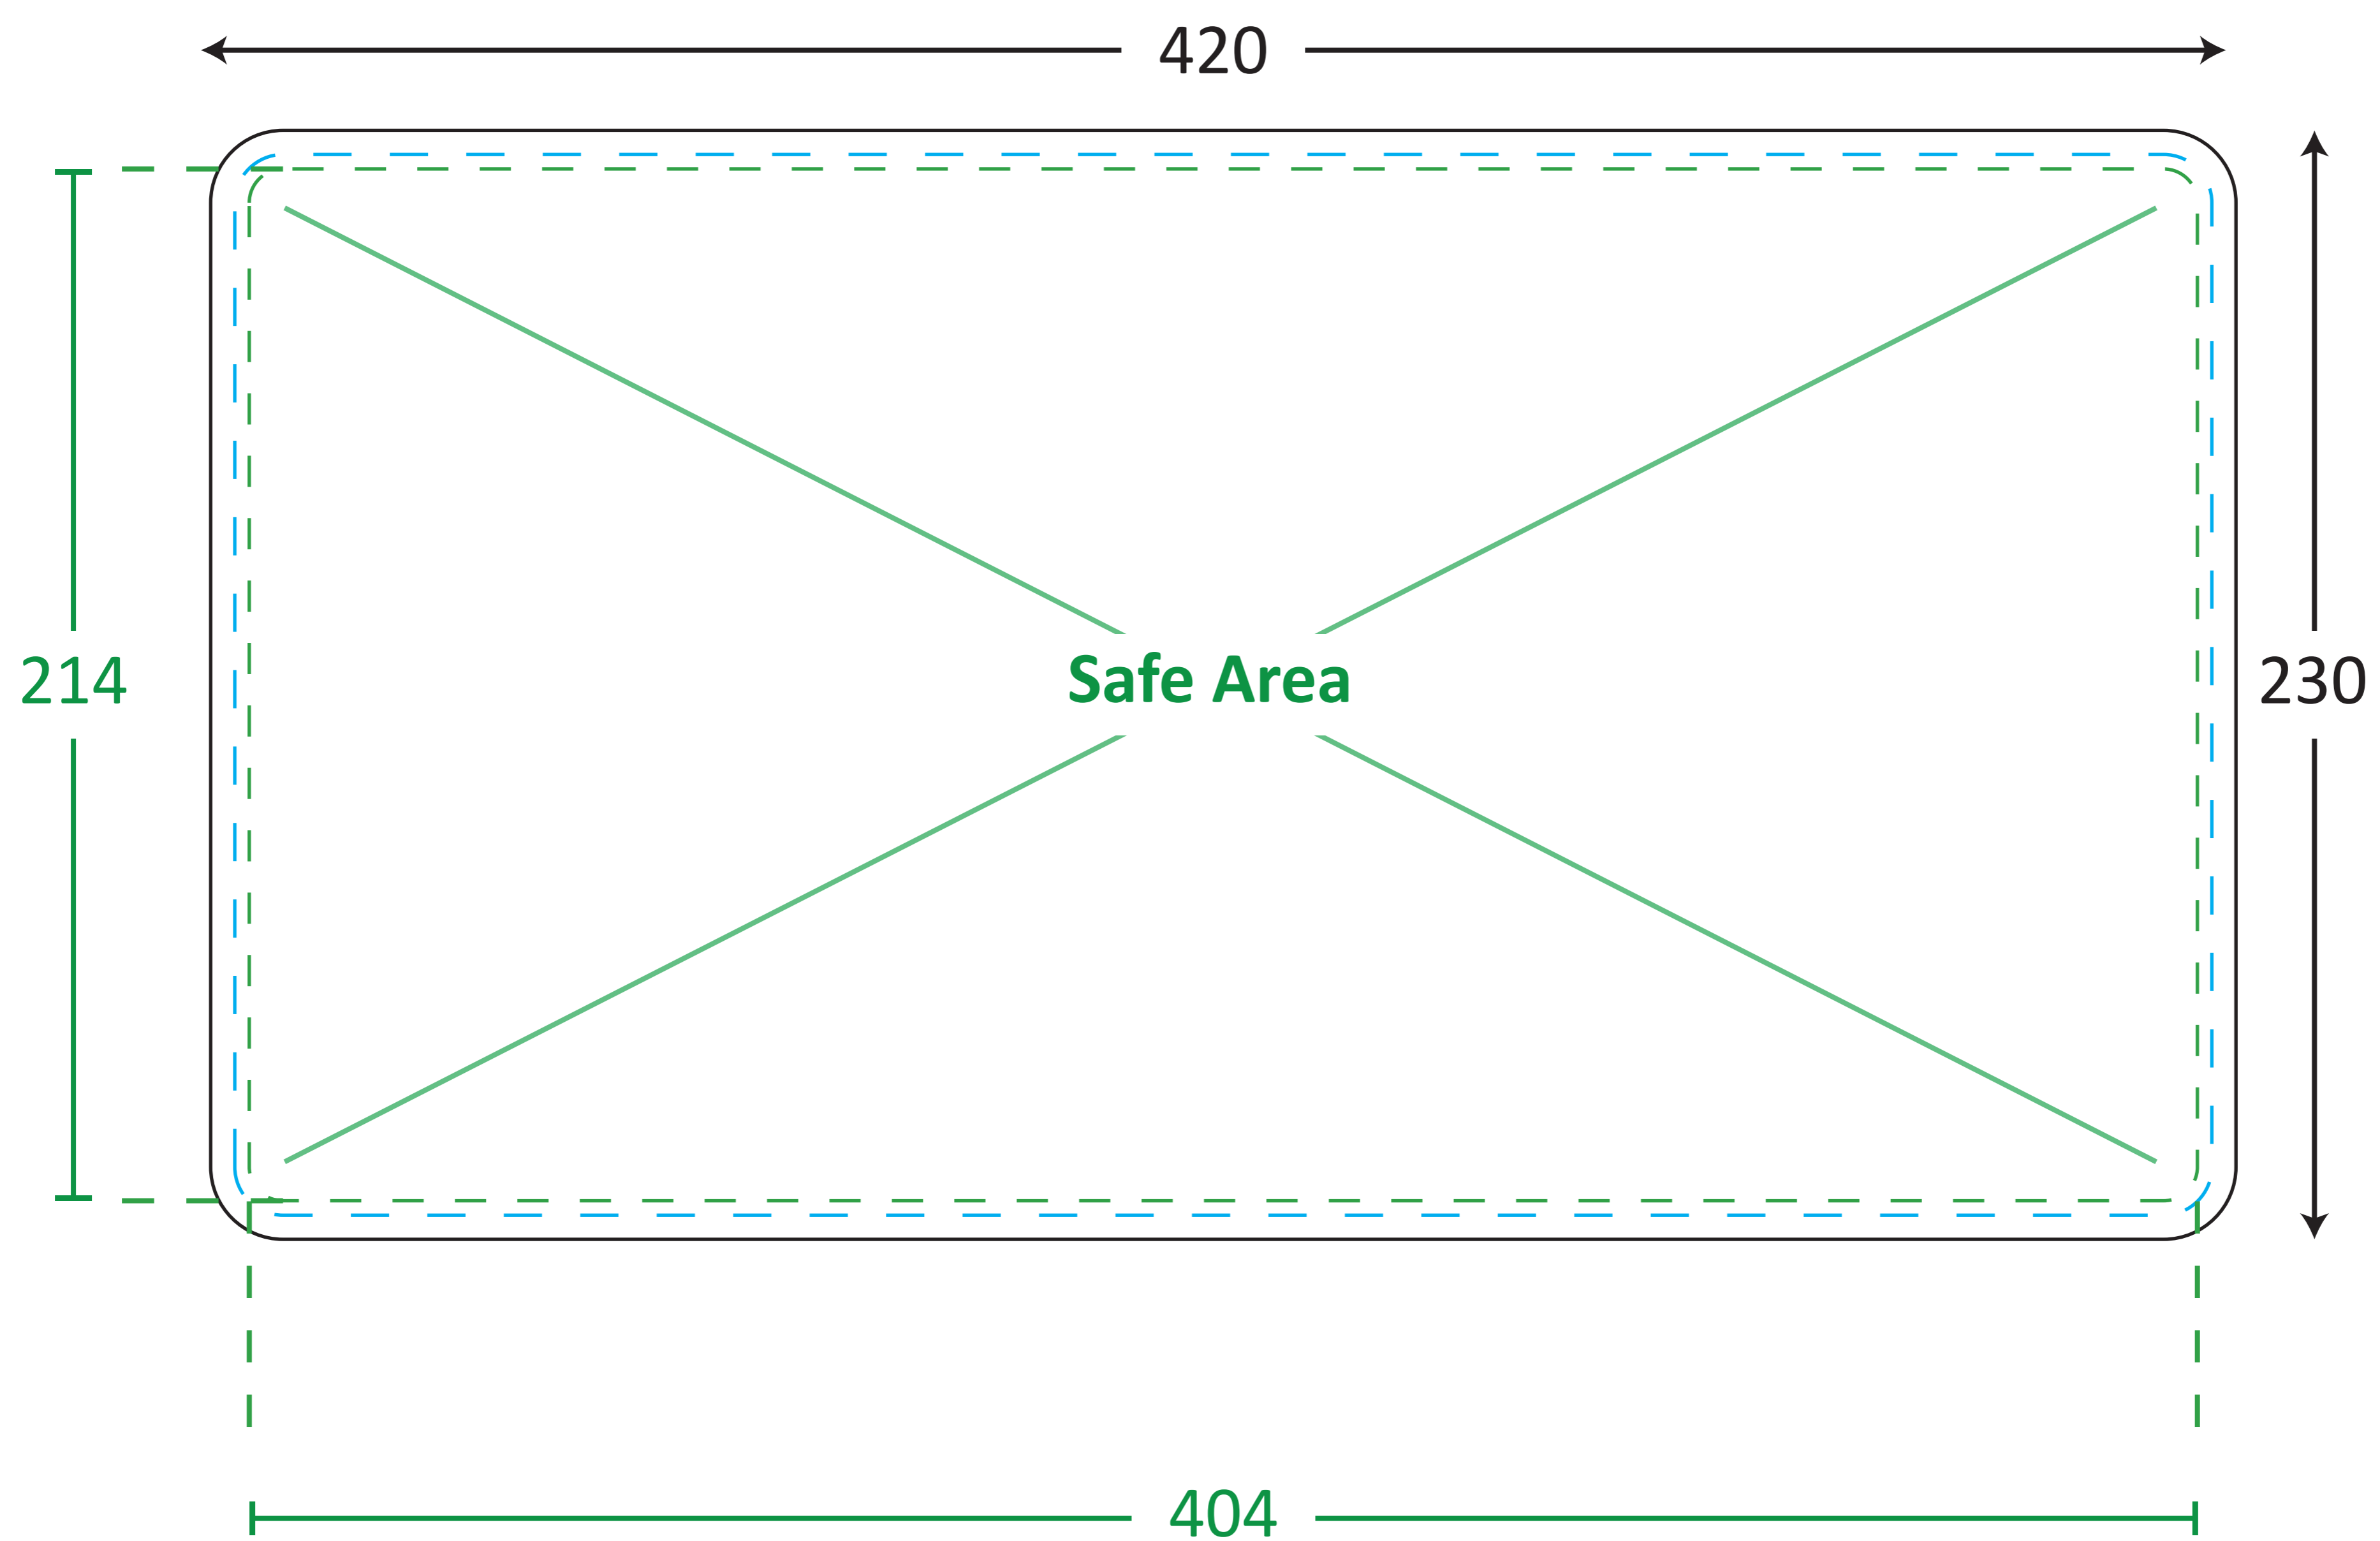

Custom Shape Mousepads (Rectangle) (220x410mm) - Landscape

TEMPLATE GUIDE FOR PRINTING PRODUCTS

- Actual Size
- Safe Area
- Print Area

Unit : Millimetres (mm)

ARTWORK GUIDELINES

Color Format : CMYK

Submit File Without Markings

File Format : PDF, EPS

Important Text & Images In Safe Area