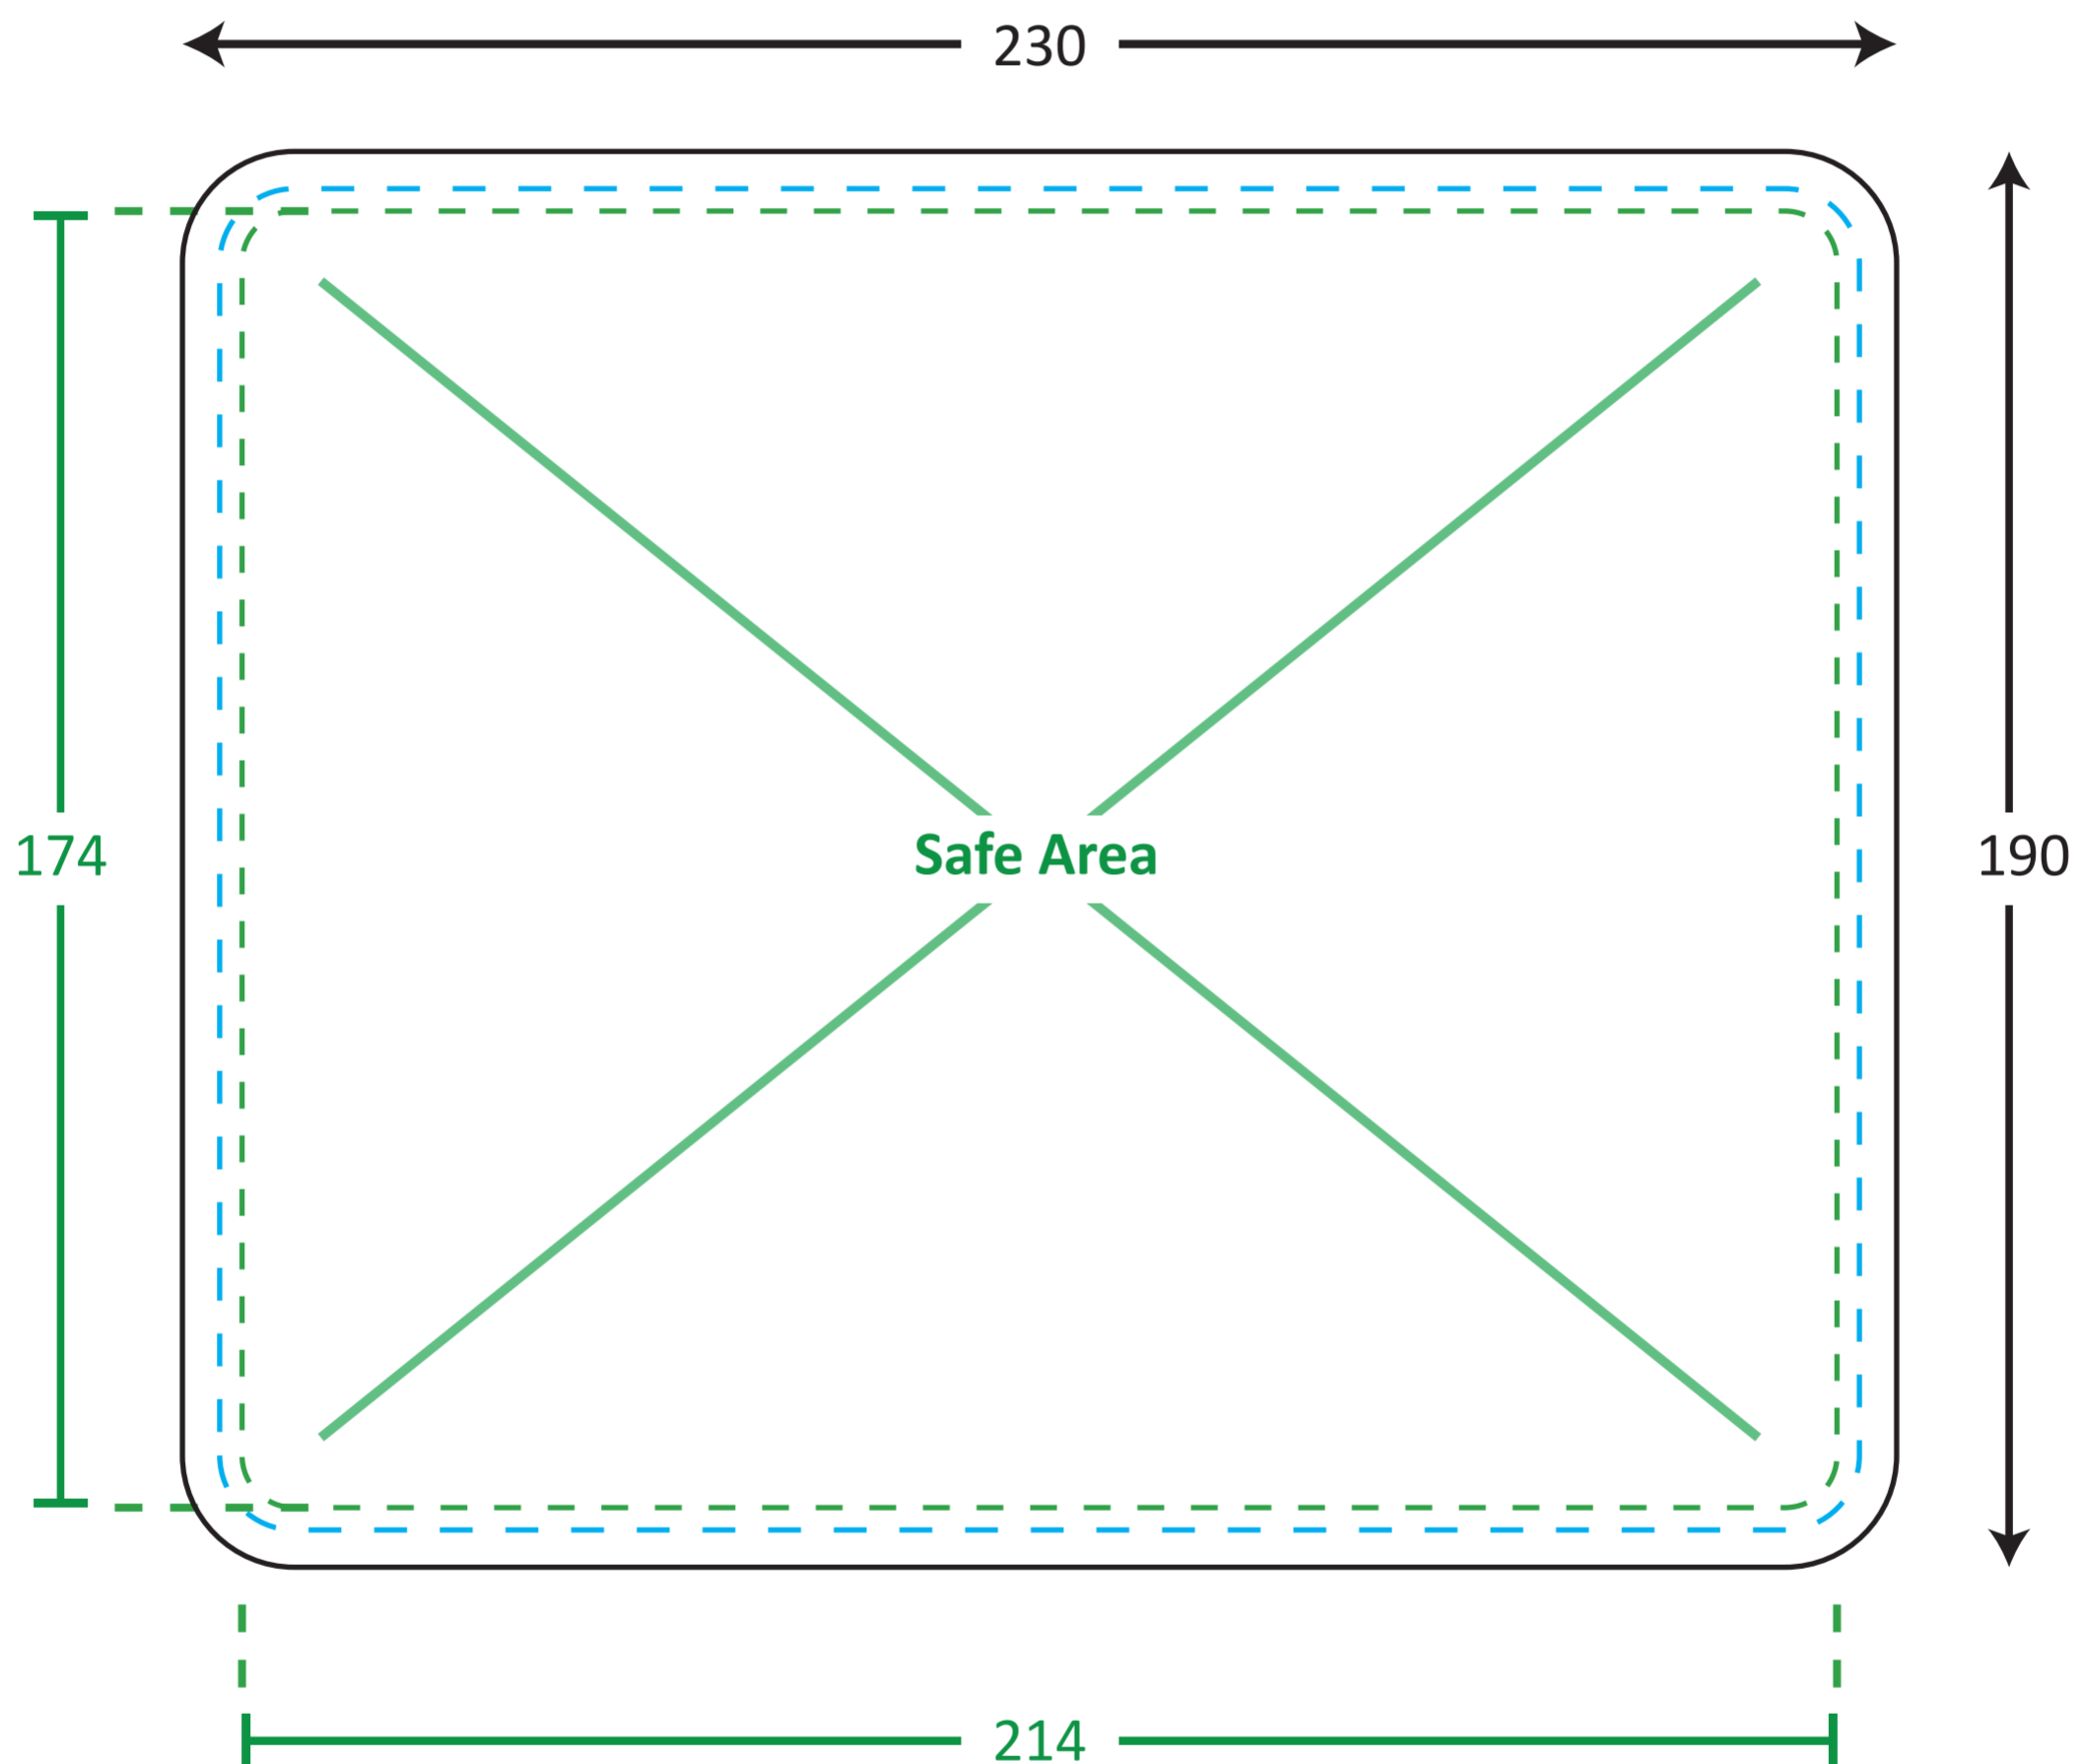

Custom Shape Mousepads (Rectangle) (220x180mm) - Landscape

TEMPLATE GUIDE FOR PRINTING PRODUCTS

- — — — — Actual Size
- - - - - Safe Area
- Print Area

Unit : Millimetres (mm)

ARTWORK GUIDELINES

Color Format : CMYK