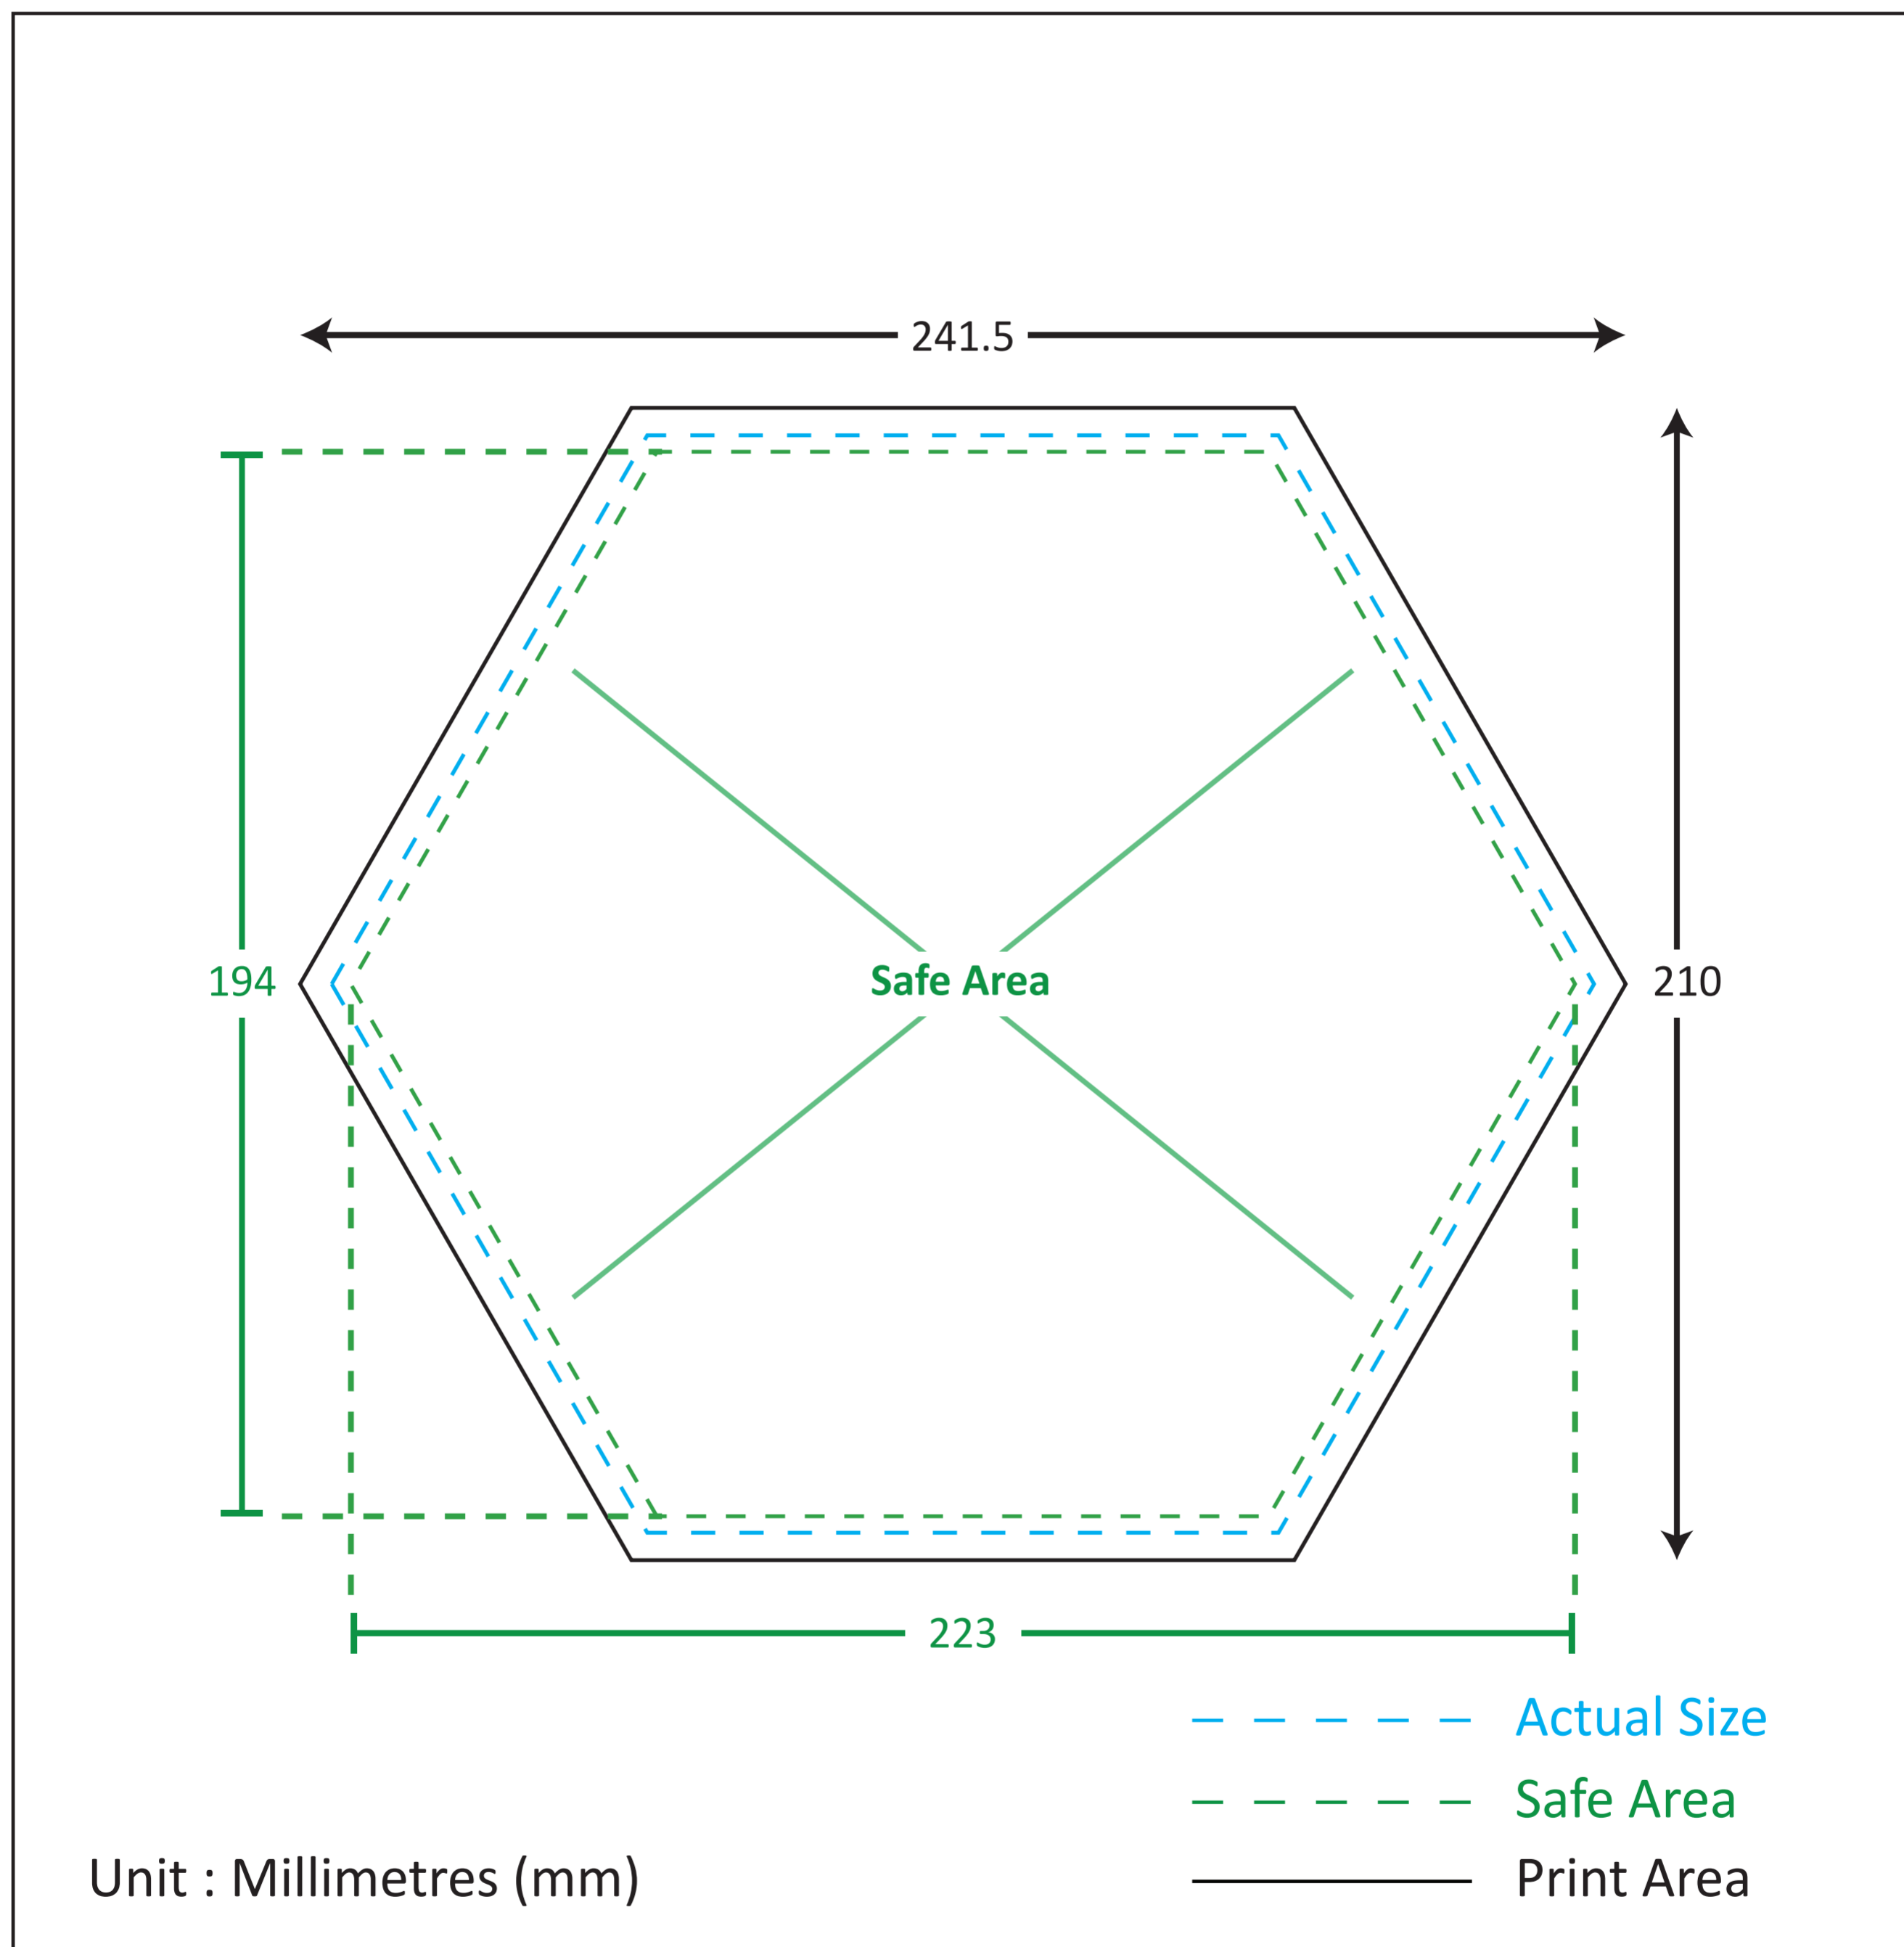

Custom Shape Mousepads (Hexagon) (230x200mm)

TEMPLATE GUIDE FOR PRINTING PRODUCTS

ARTWORK GUIDELINES

Color Format : CMYK

Submit File Without Markings

File Format : PDF, EPS

Important Text & Images In Safe Area