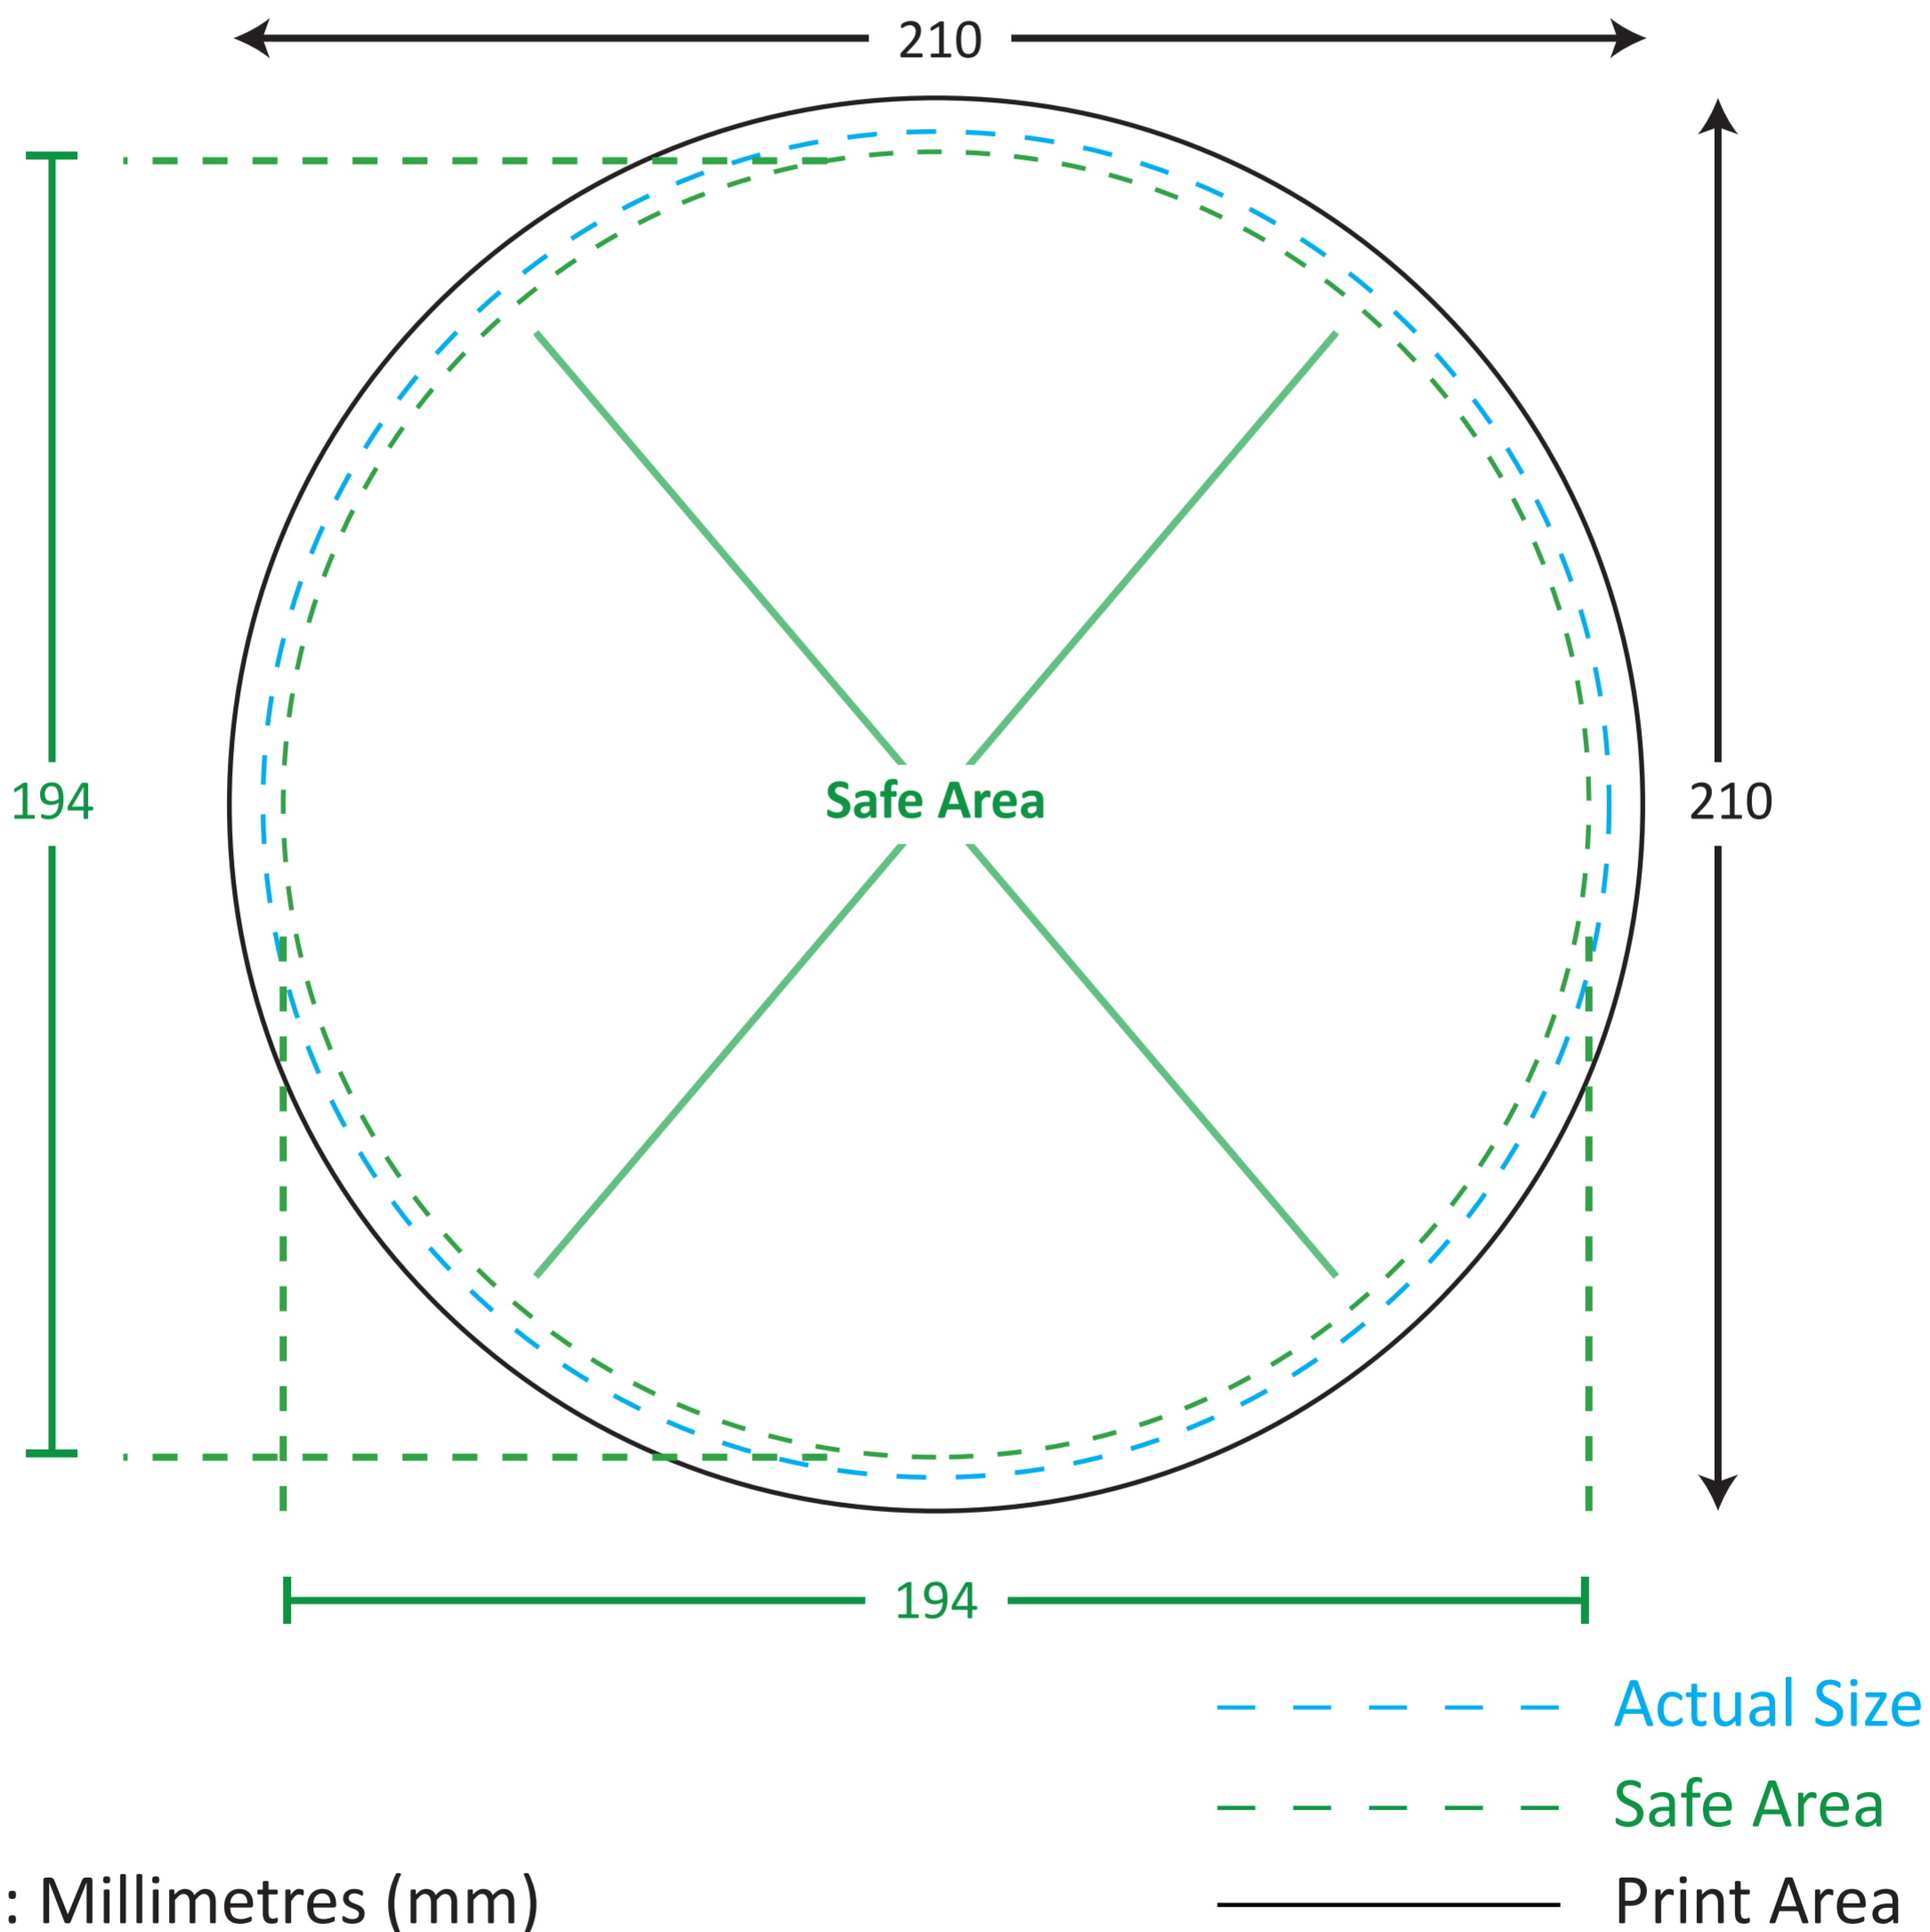

Custom Shape Mousepads (Circle) (200x200mm)

TEMPLATE GUIDE FOR PRINTING PRODUCTS

ARTWORK GUIDELINES

Color Format : CMYK

Submit File Without Markings

File Format : PDF, EPS

Important Text & Images In Safe Area