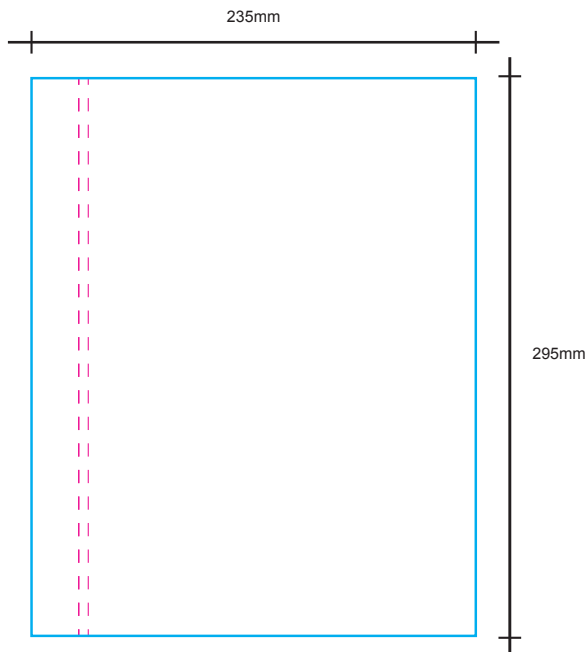

# Menu Size : 240mm X 297mm

Preset Code - MM-MBL-12PP

- DS-FX135PET(HYD) - PET Film 135 micron
- LSMM-P&D - Latex Sticker (Orajel 3164) Matt with Matt Lamination

Menu Cover Front & Back  
2mm Grey Chip Board with Sticker Wrapping

Menu Cover : Sticker printing size

Menu Content : PET Film printing size

Menu Cover inner : Sticker printing size