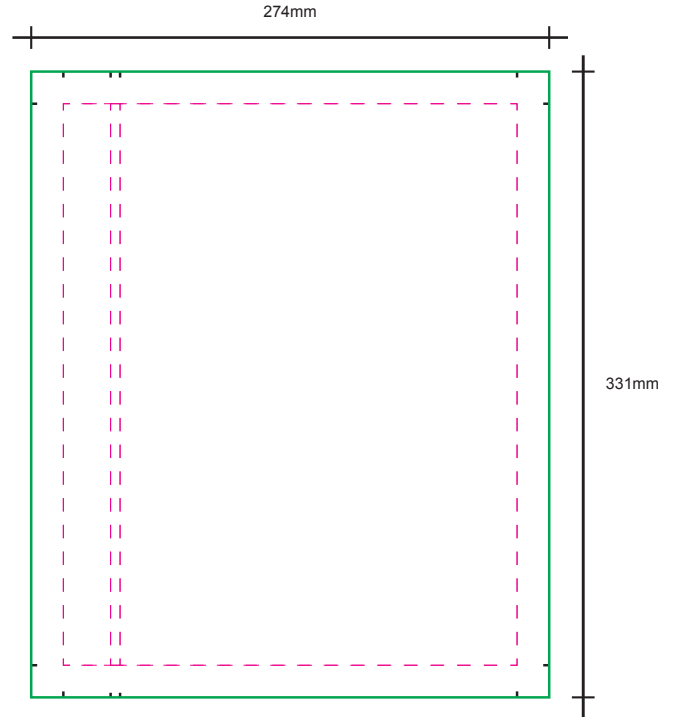

# Menu Size : 240mm X 297mm

Preset Code - MM-MBL-12PP

- DS-FX135PET(HYD) - PET Film 135 micron
- LSMM-P&D - Latex Sticker (Orajel 3164) Matt with Matt Lamination

Menu Cover Front & Back  
2mm Grey Chip Board with Sticker Wrapping

Menu Cover : Sticker printing size

Menu Content : PET Film printing size

Menu Cover inner : Sticker printing size