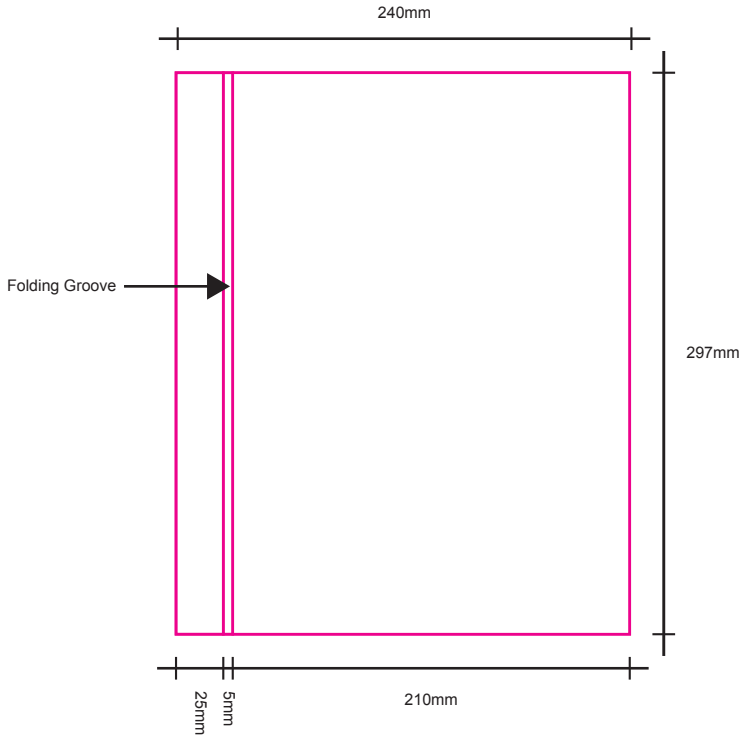

# Menu Size : 240mm X 297mm

Preset Code - MM-MBL-12PP

- DS-FX135PET(HYD) - PET Film 135 micron
- LSMM-P&D - Latex Sticker (Orajel 3164) Matt with Matt Lamination

Menu Cover Front & Back  
2mm Grey Chip Board with Sticker Wrapping

Menu Cover : Sticker printing size

Menu Content : PET Film printing size

Menu Cover inner : Sticker printing size