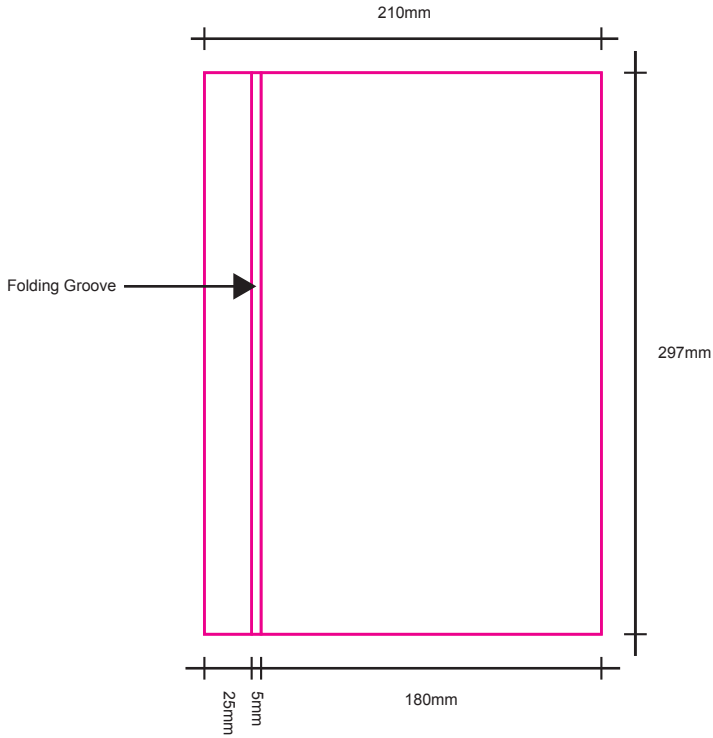

# Menu Size : 210mm X 297mm

Preset Code - MM-MBA4-12PP

- DS-FX135PET(HYD) - PET Film 135 micron
- LSMM-P&D - Latex Sticker (Orajel 3164) Matt with Matt Lamination

Menu Cover Front & Back  
2mm Grey Chip Board with Sticker Wrapping

Menu Cover : Sticker printing size

Menu Content : PET Film printing size

Menu Cover inner : Sticker printing size