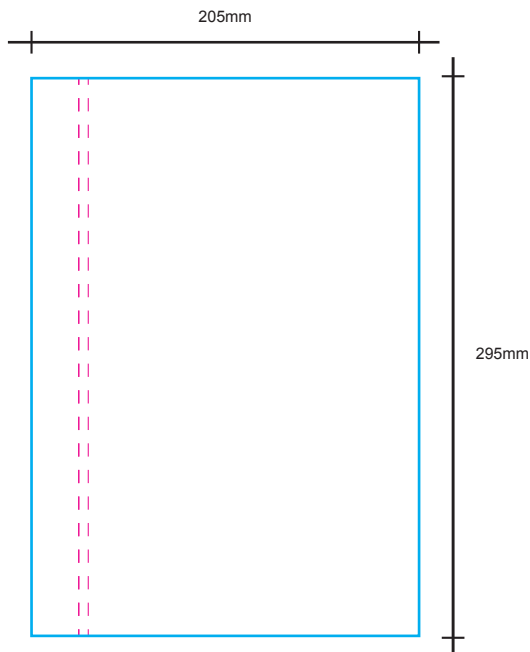

# Menu Size : 210mm X 297mm

Preset Code - MM-MBA4-12PP

- DS-FX135PET(HYD) - PET Film 135 micron
- LSMM-P&D - Latex Sticker (Orajel 3164) Matt with Matt Lamination

Menu Cover Front & Back  
2mm Grey Chip Board with Sticker Wrapping

Menu Cover : Sticker printing size

Menu Content : PET Film printing size

Menu Cover inner : Sticker printing size