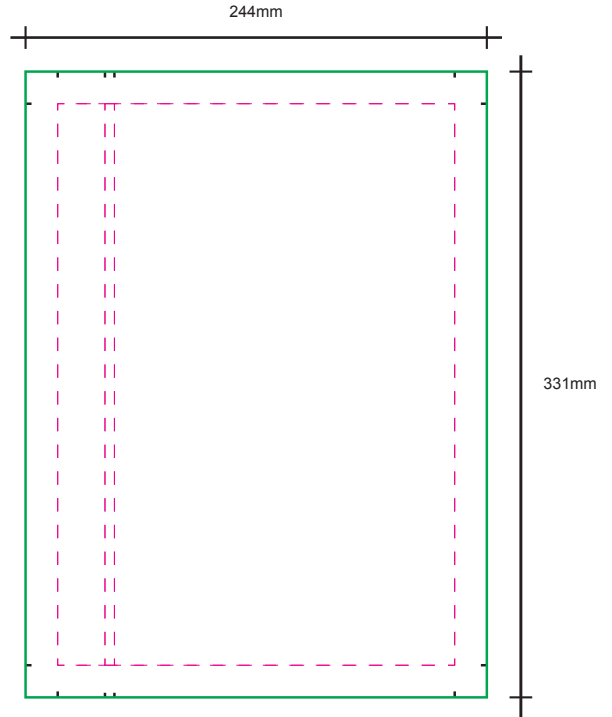

# Menu Size : 210mm X 297mm

Preset Code - MM-MBA4-12PP

- DS-FX135PET(HYD) - PET Film 135 micron
- LSMM-P&D - Latex Sticker (Orajel 3164) Matt with Matt Lamination

Menu Cover Front & Back  
2mm Grey Chip Board with Sticker Wrapping

Menu Cover : Sticker printing size

Menu Content : PET Film printing size

Menu Cover inner : Sticker printing size