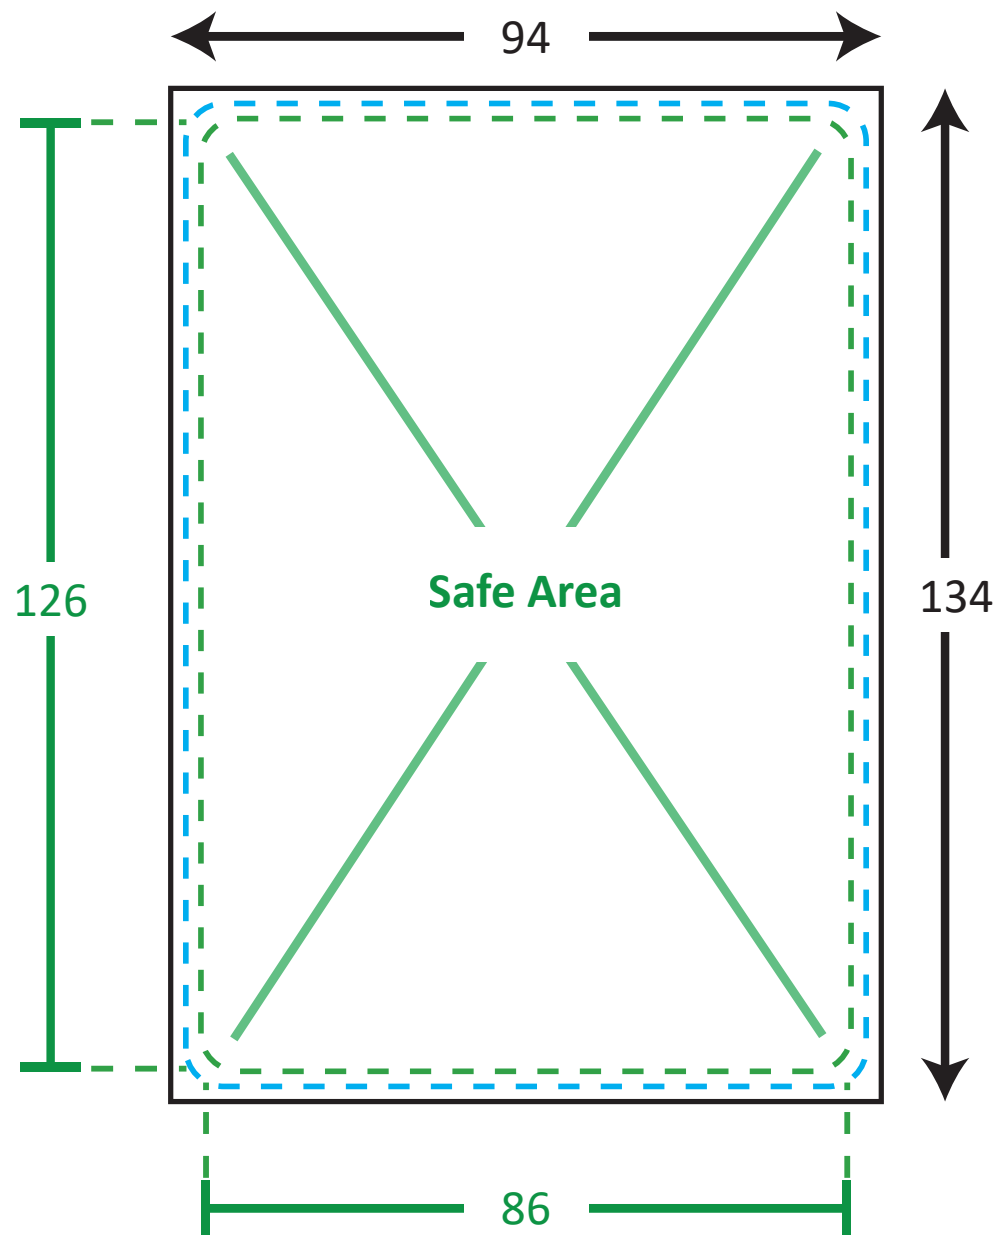

# Magnetic Post card - 90x130mm

## TEMPLATE GUIDE FOR PRINTING PRODUCTS

- — — — — Actual Size
- - - - - Safe Area
- Print Area

Unit : Millimetres (mm)