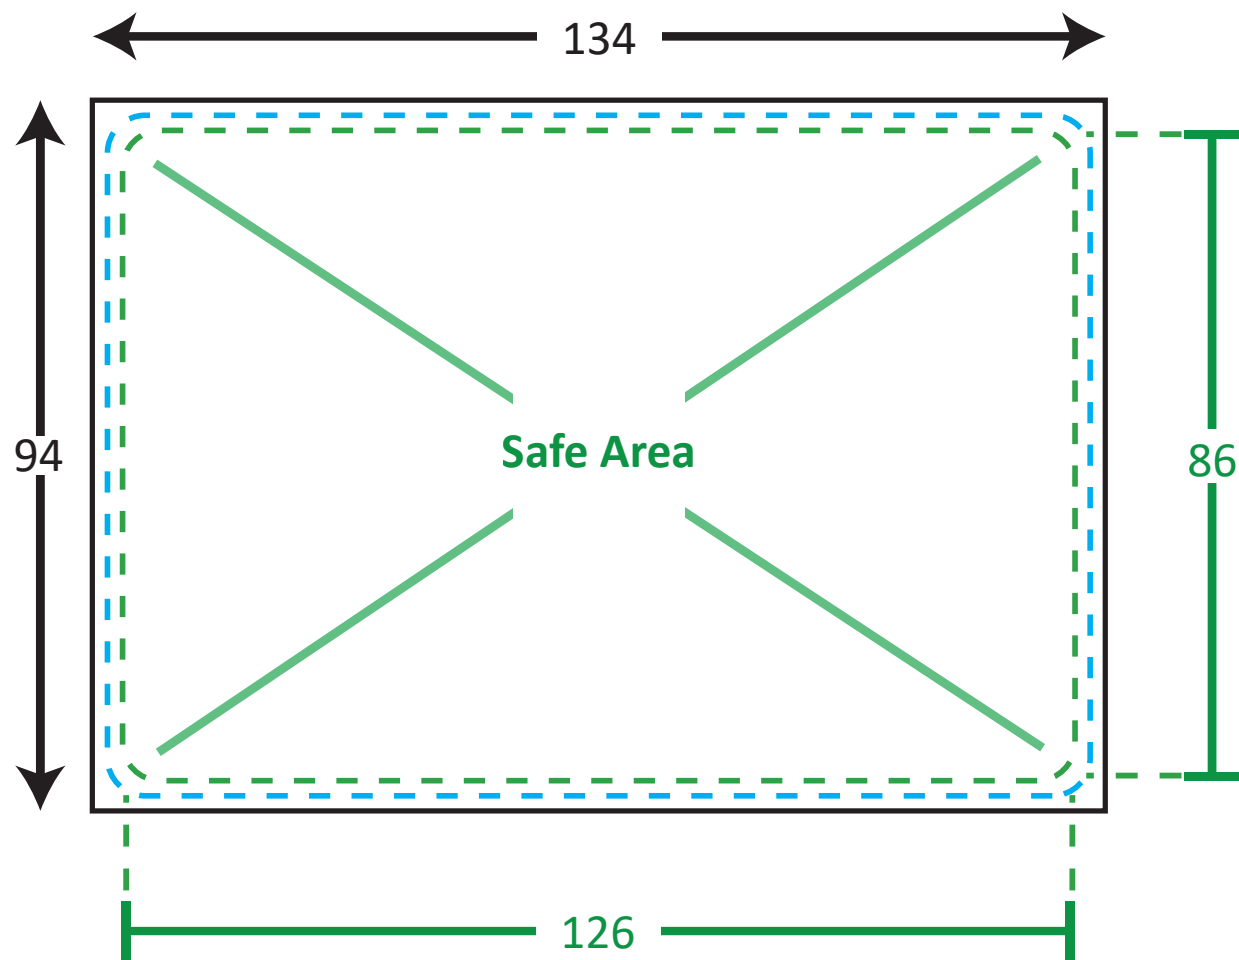

# Magnetic Post Card - 130x90mm

## TEMPLATE GUIDE FOR PRINTING PRODUCTS

- — — — — Actual Size
- - - - - Safe Area
- Print Area

Unit : Millimetres (mm)