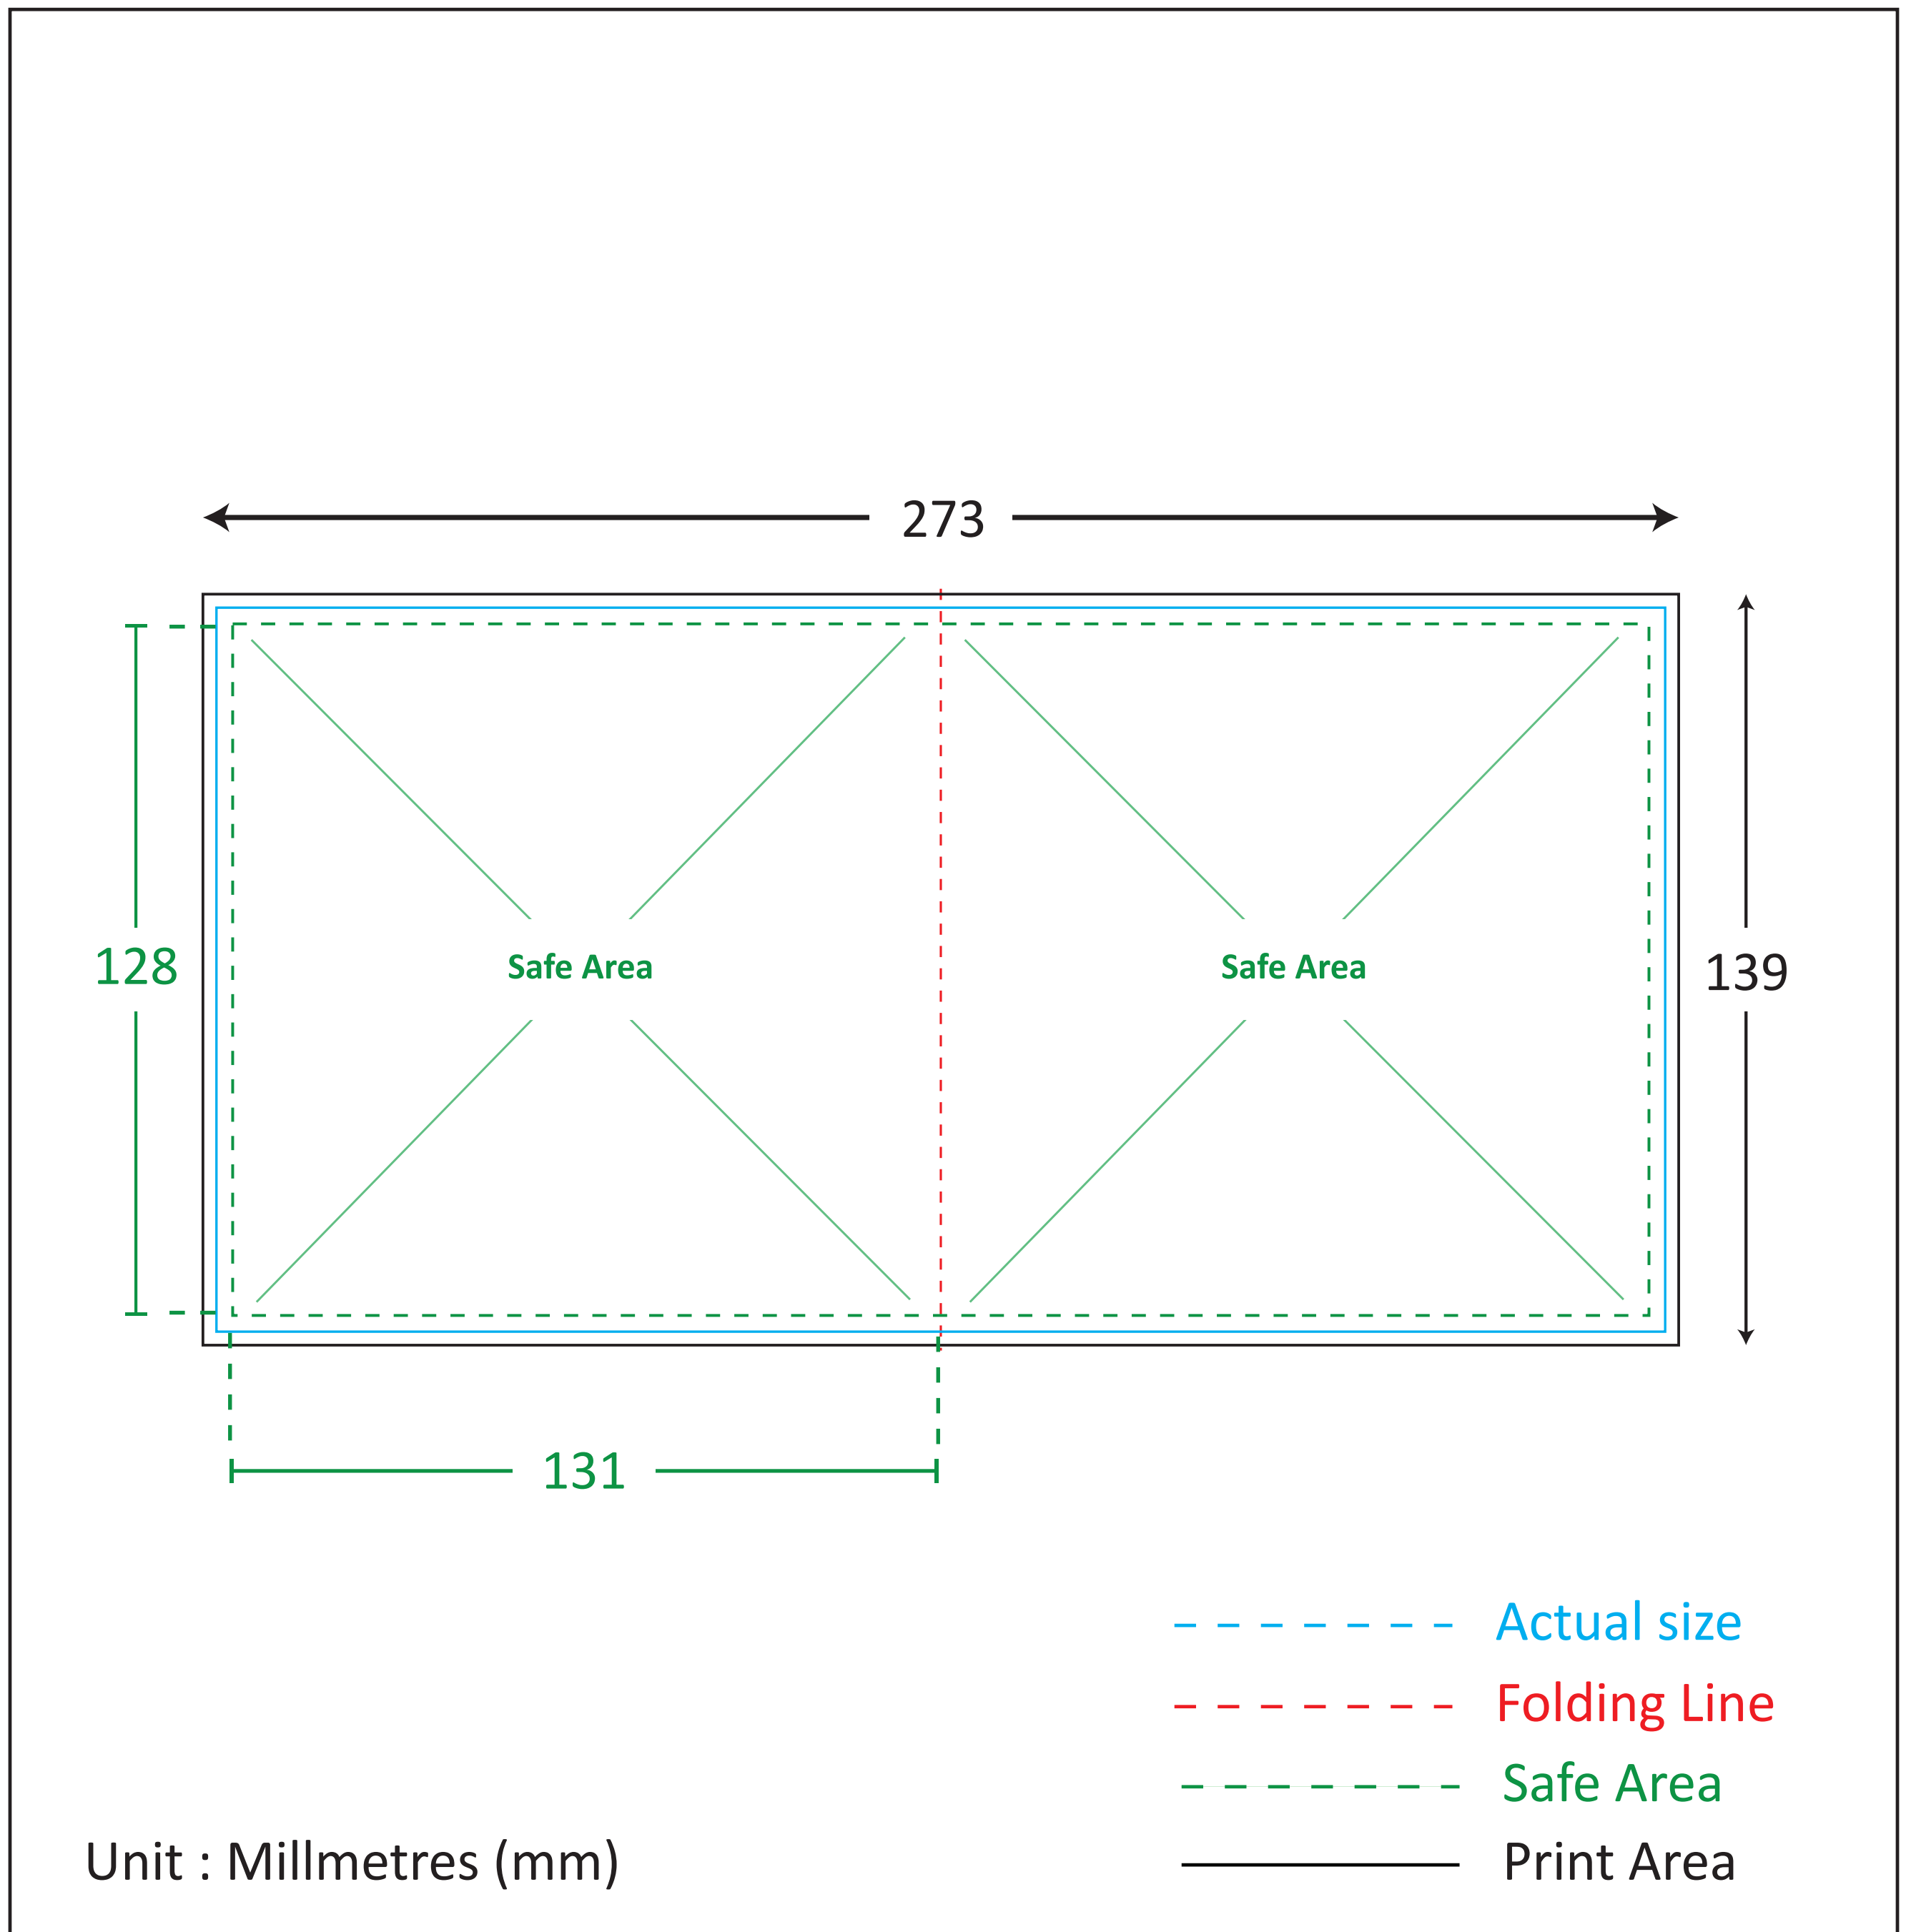

TEMPLATE GUIDE FOR PRINTING PRODUCTS

ARTWORK GUIDELINES

Color Format : CMYK

Submit File Without Markings

File Format : PDF, EPS

Important Text & Images In Safe Area