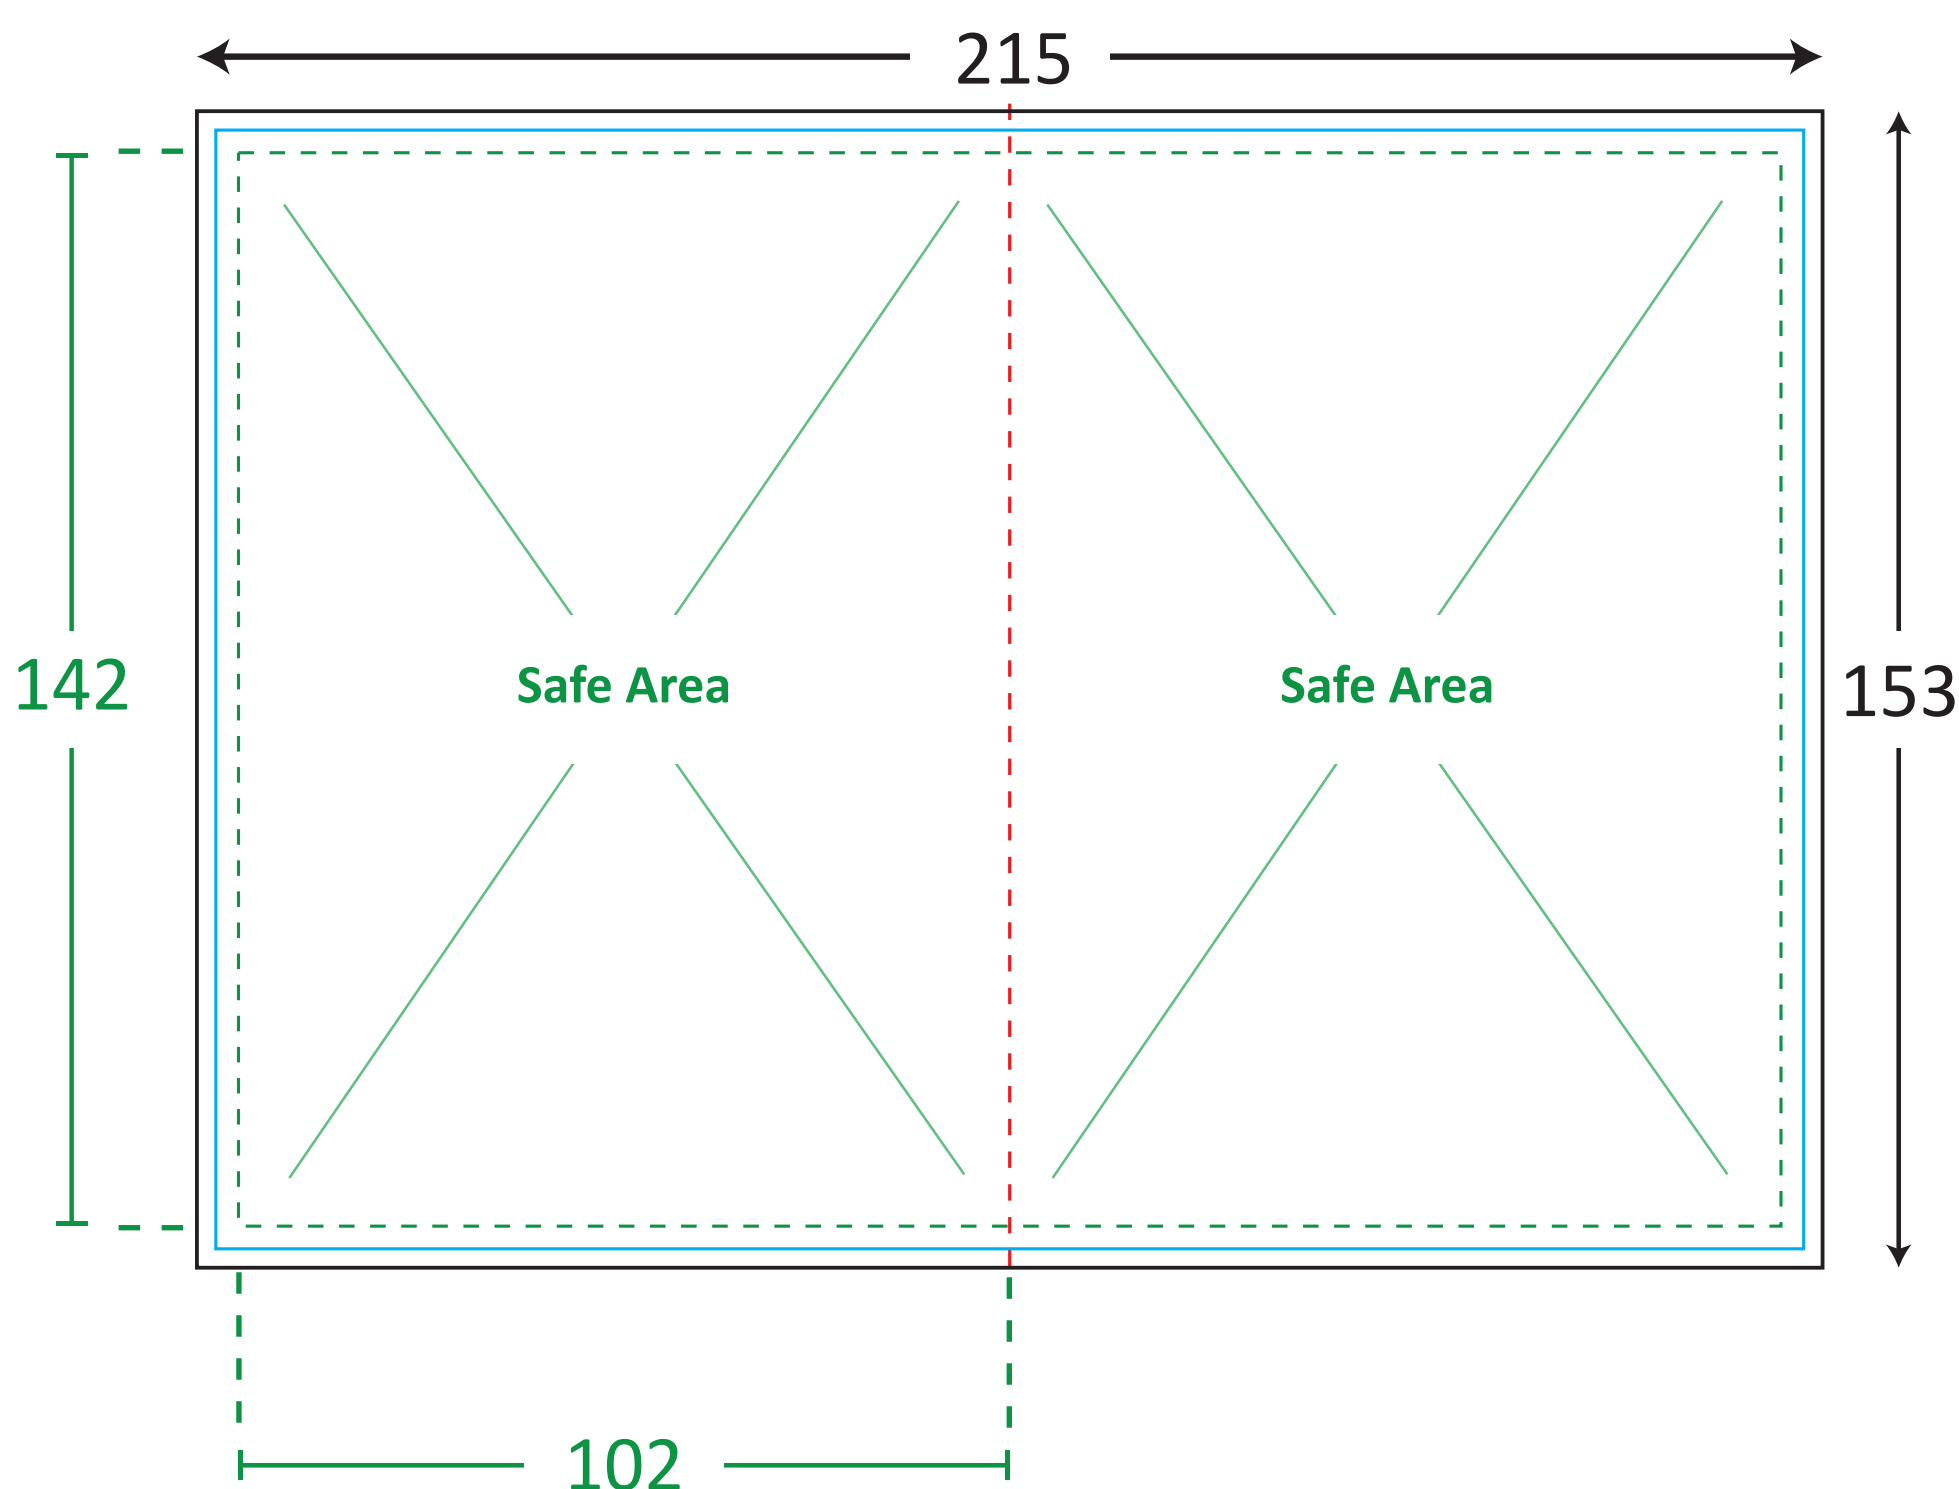

TEMPLATE GUIDE FOR PRINTING PRODUCTS

- Actual size
- Folding Line
- Safe Area
- Print Area

Unit : Millimetres (mm)

ARTWORK GUIDELINES

Color Format : CMYK

Submit File Without Markings

File Format : PDF, EPS

Important Text & Images In Safe Area