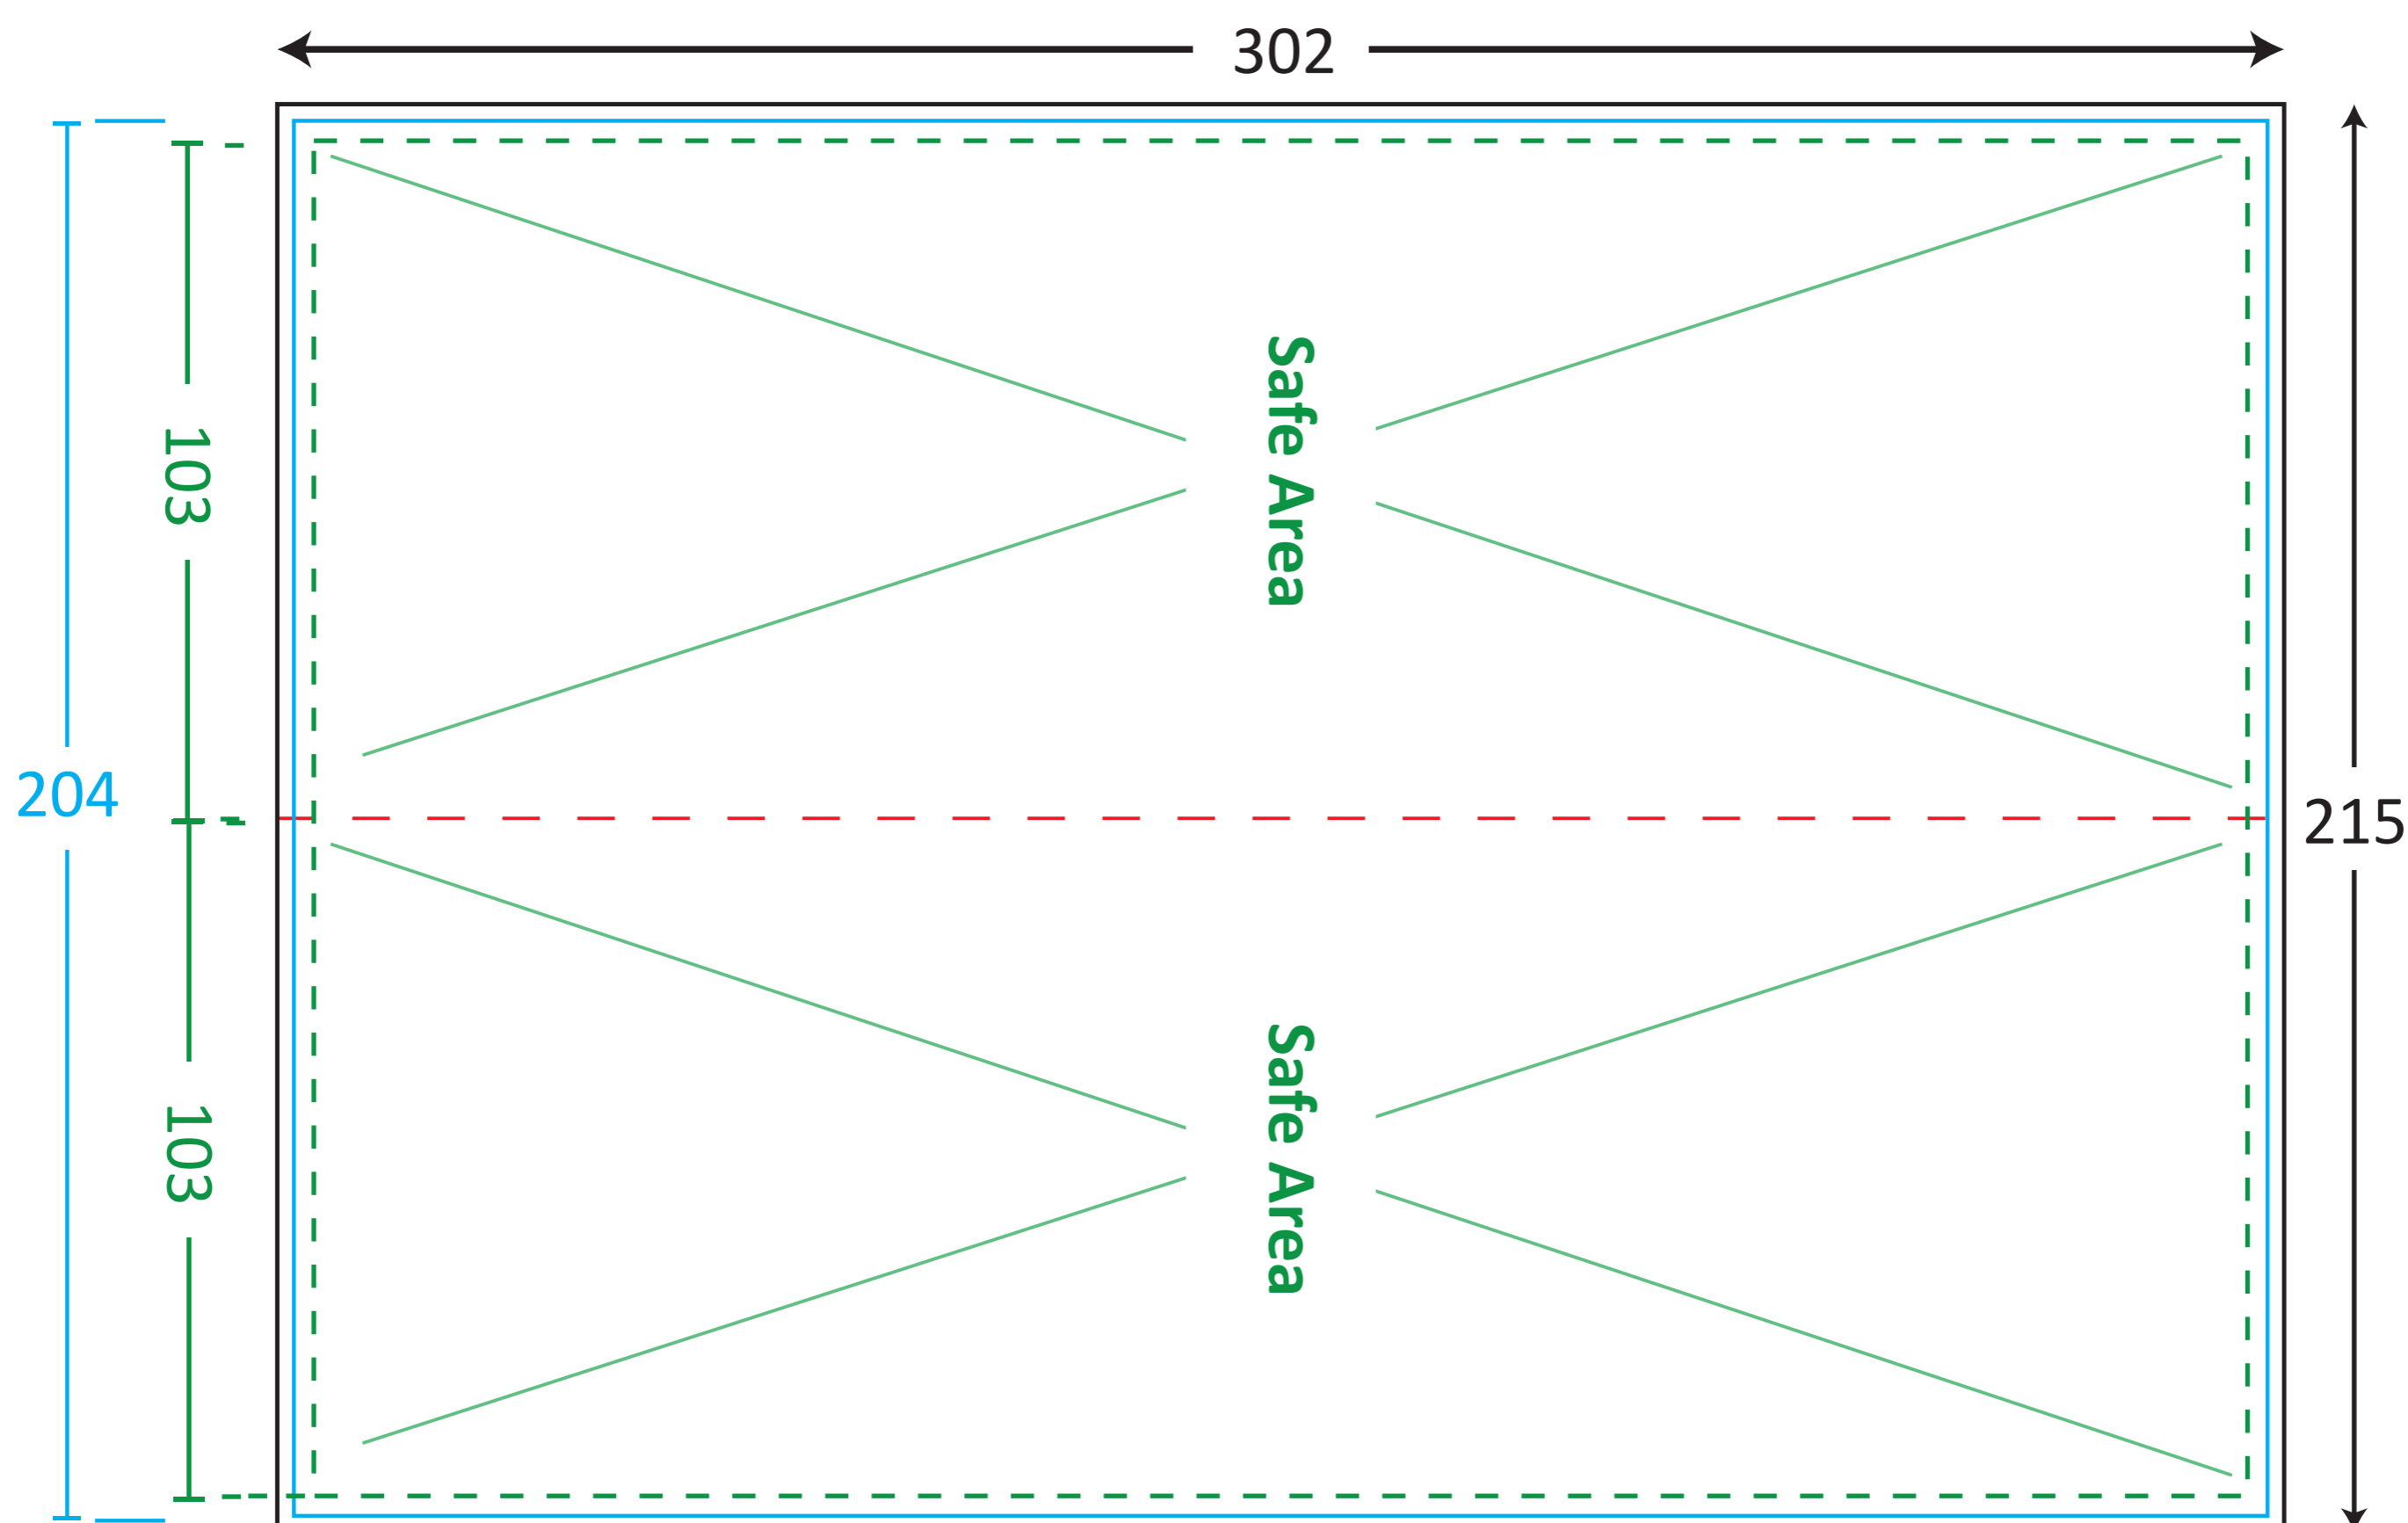

TEMPLATE GUIDE FOR PRINTING PRODUCTS

- Actual size
- Folding Line
- Safe Area
- Print Area

Unit : Millimetres (mm)

ARTWORK GUIDELINES

Color Format : CMYK

Submit File Without Markings

File Format : PDF, EPS

Important Text & Images In Safe Area