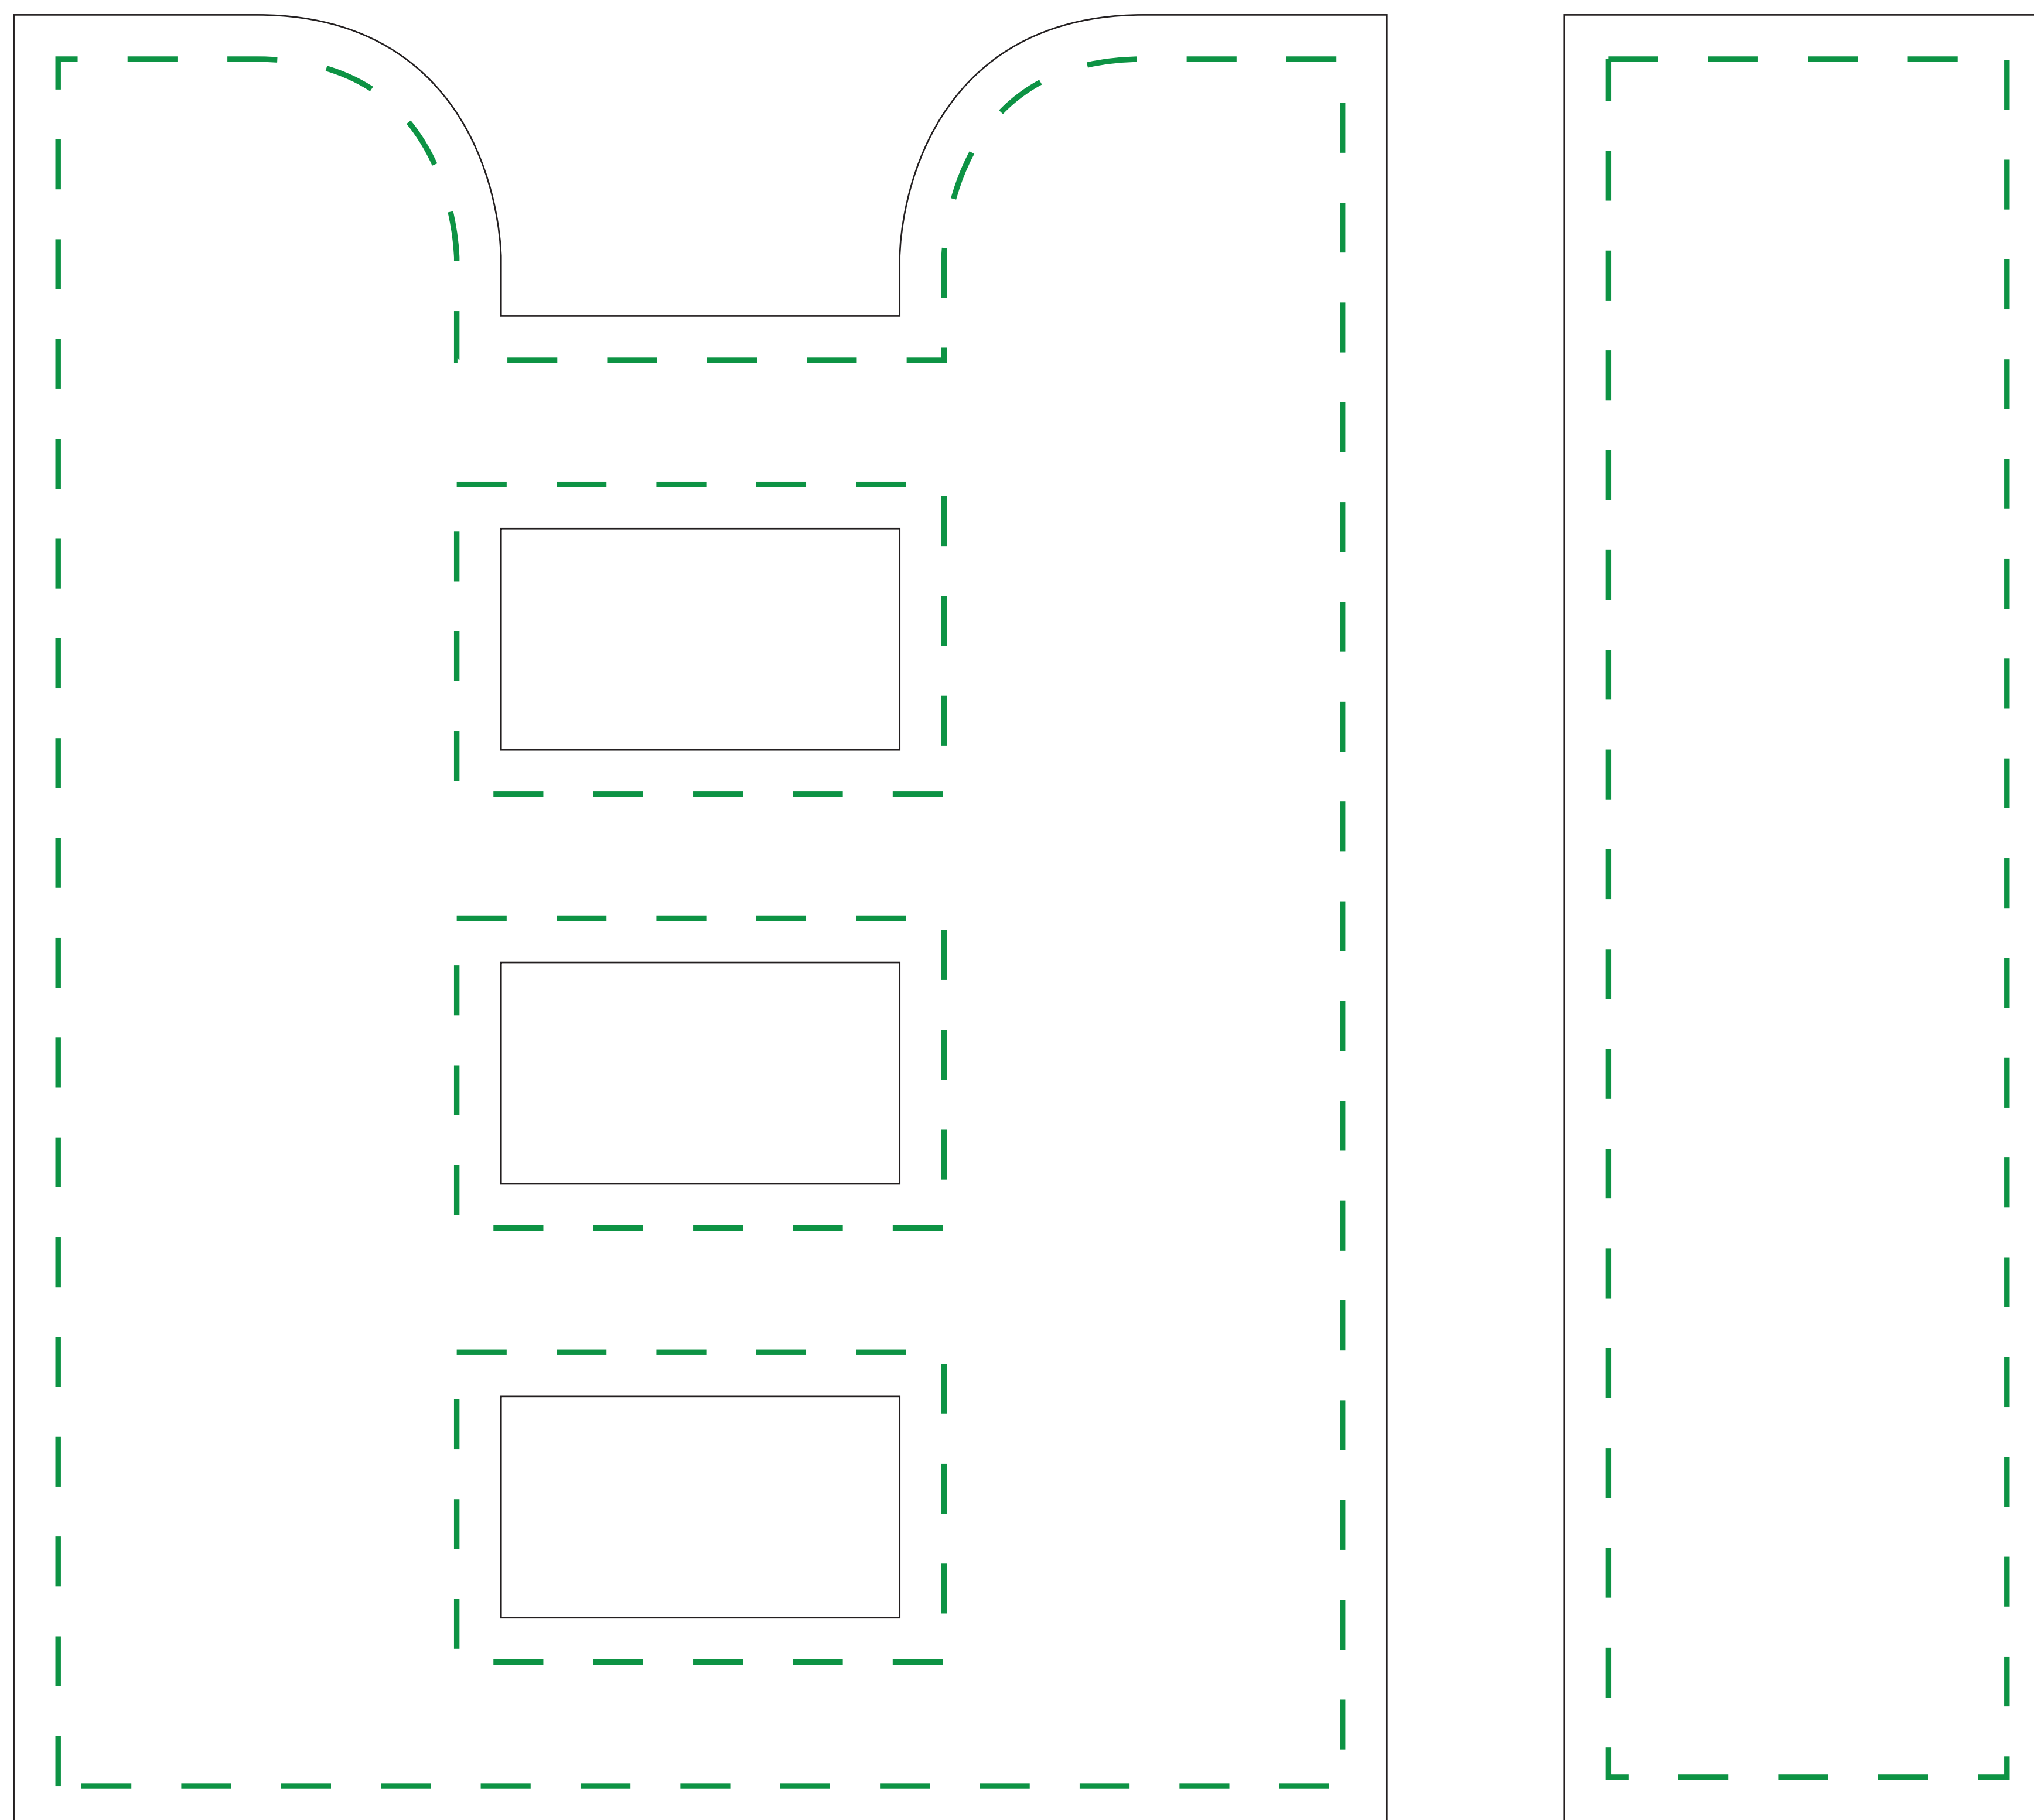

Hangsell - M-Size

TEMPLATE GUIDE FOR PRINTING PRODUCTS

--- Safe Area
_____ Print Area

Unit : Millimetres (mm)

ARTWORK GUIDELINES

Color Format : CMYK

Submit File Without Markings

File Format : PDF, EPS

Important Text & Images In Safe Area