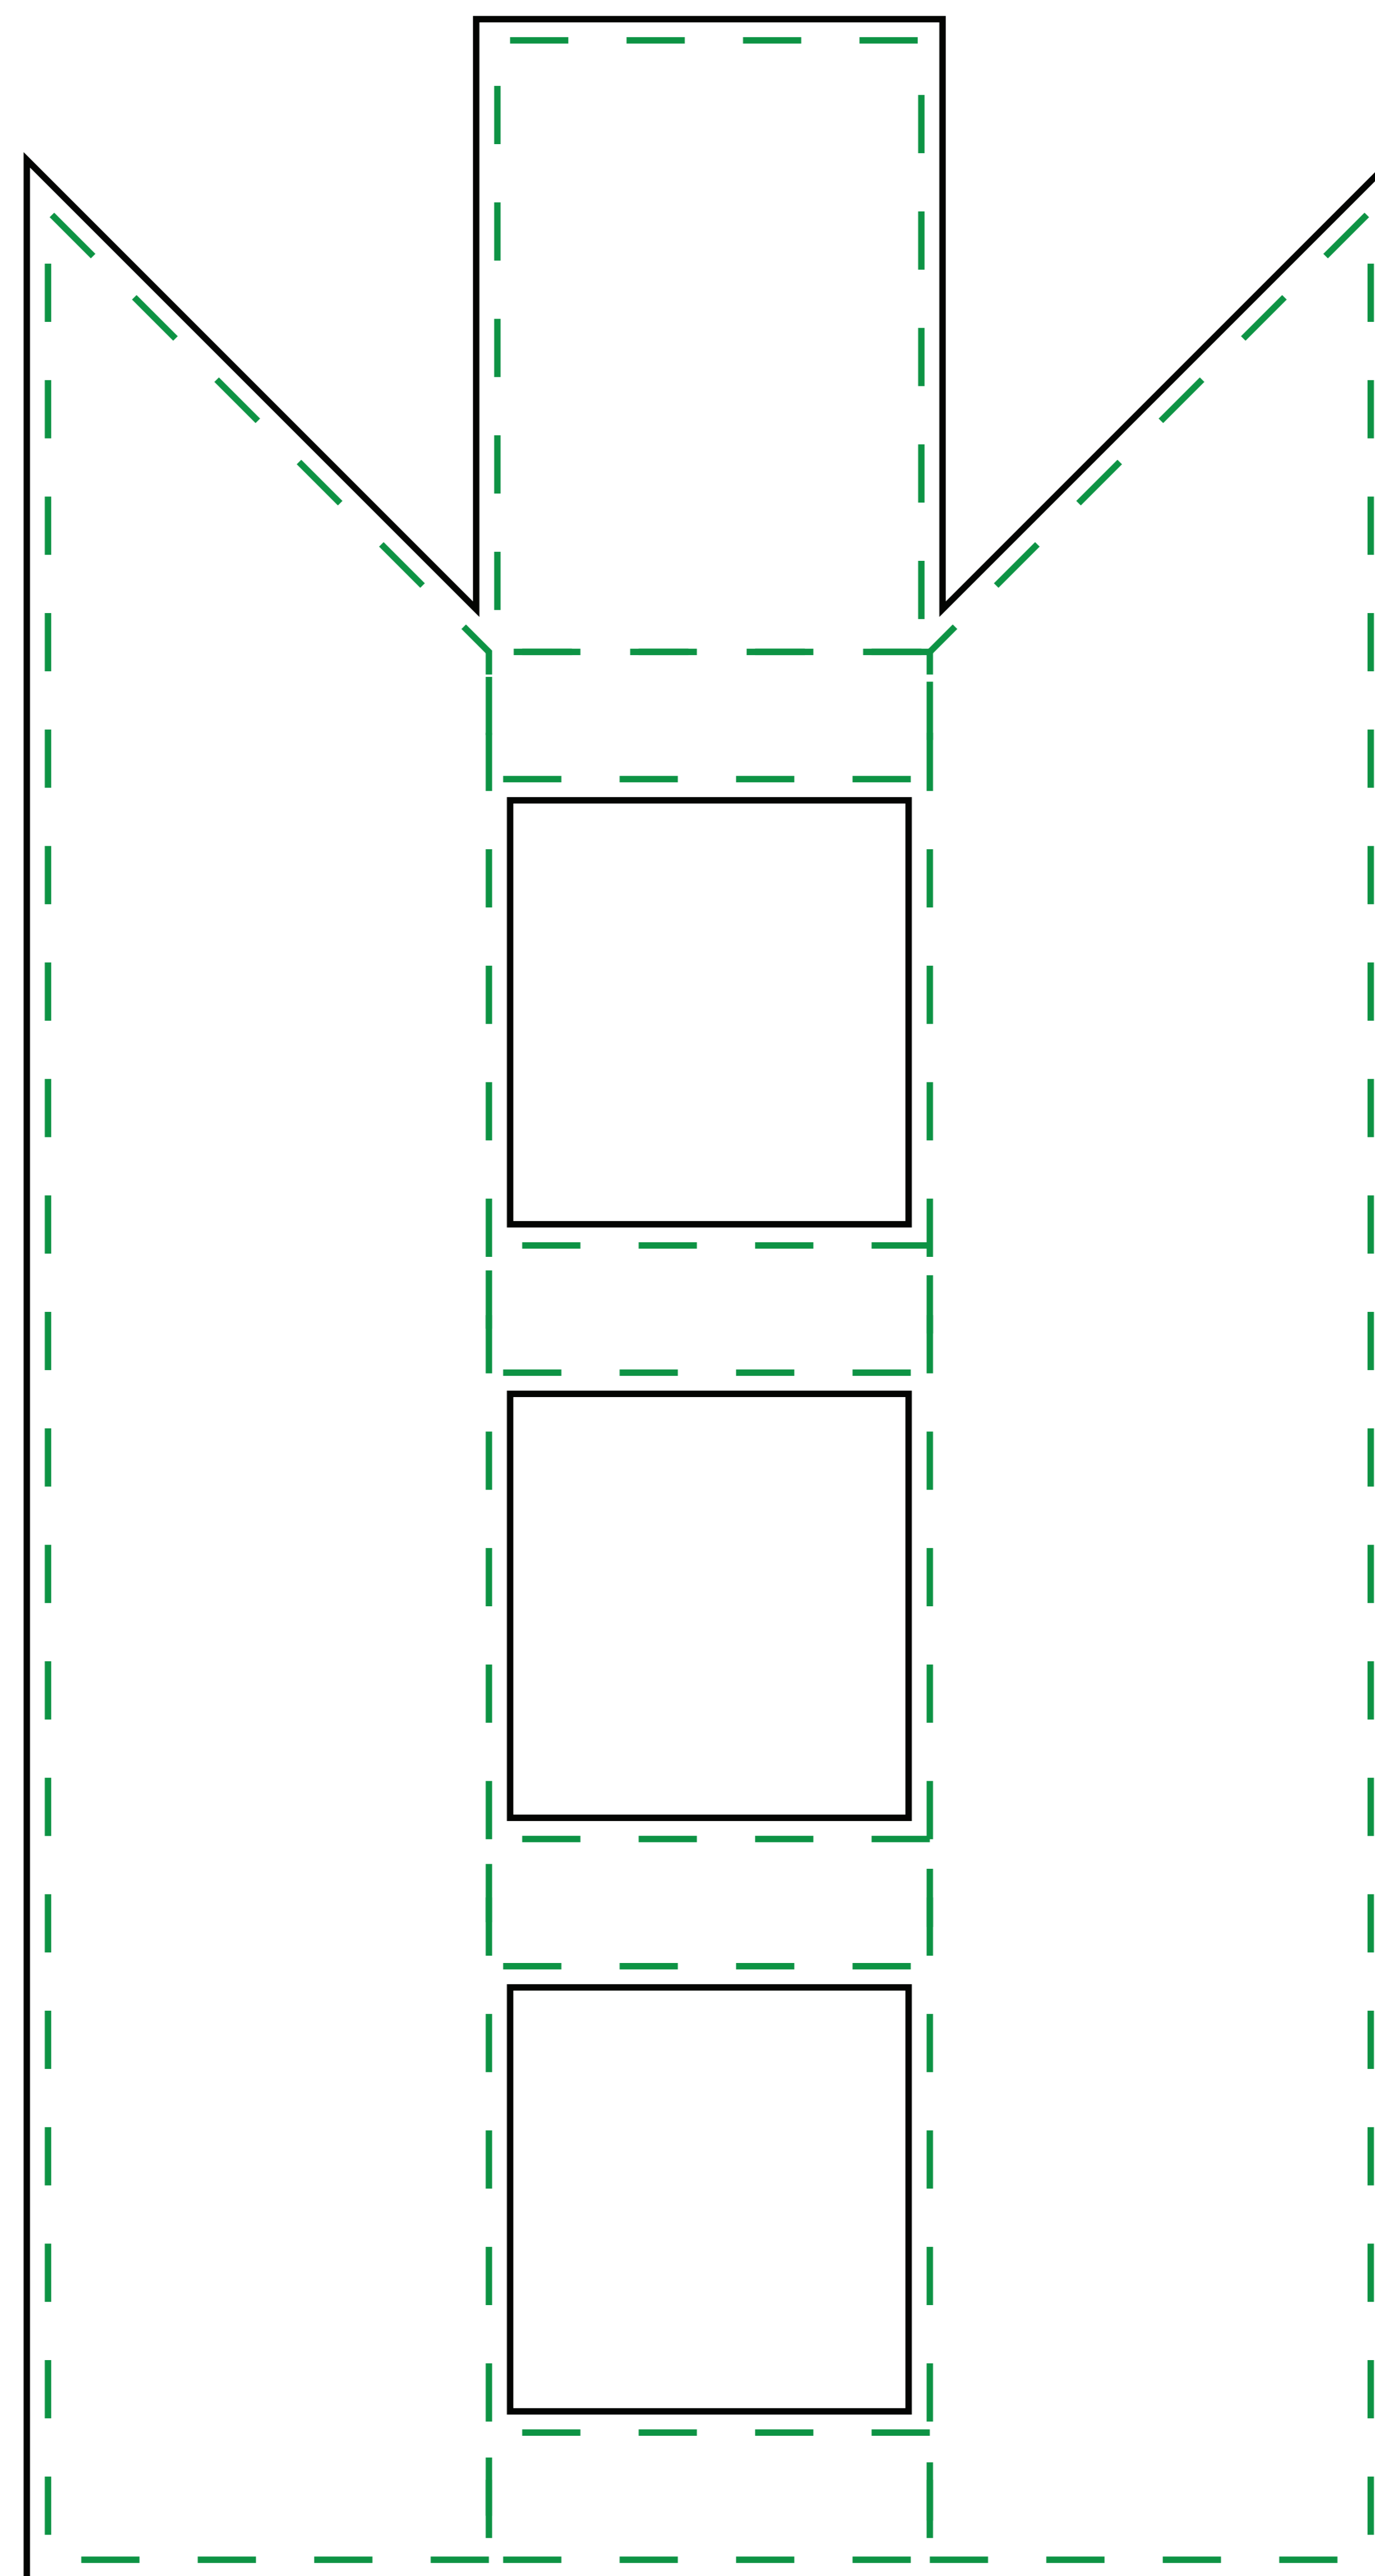

TEMPLATE GUIDE FOR PRINTING PRODUCTS

Unit : Millimetres (mm)

----- Safe Area
_____ Print Area

ARTWORK GUIDELINES

Color Format : CMYK

Submit File Without Markings

File Format : PDF, EPS

Important Text & Images In Safe Area