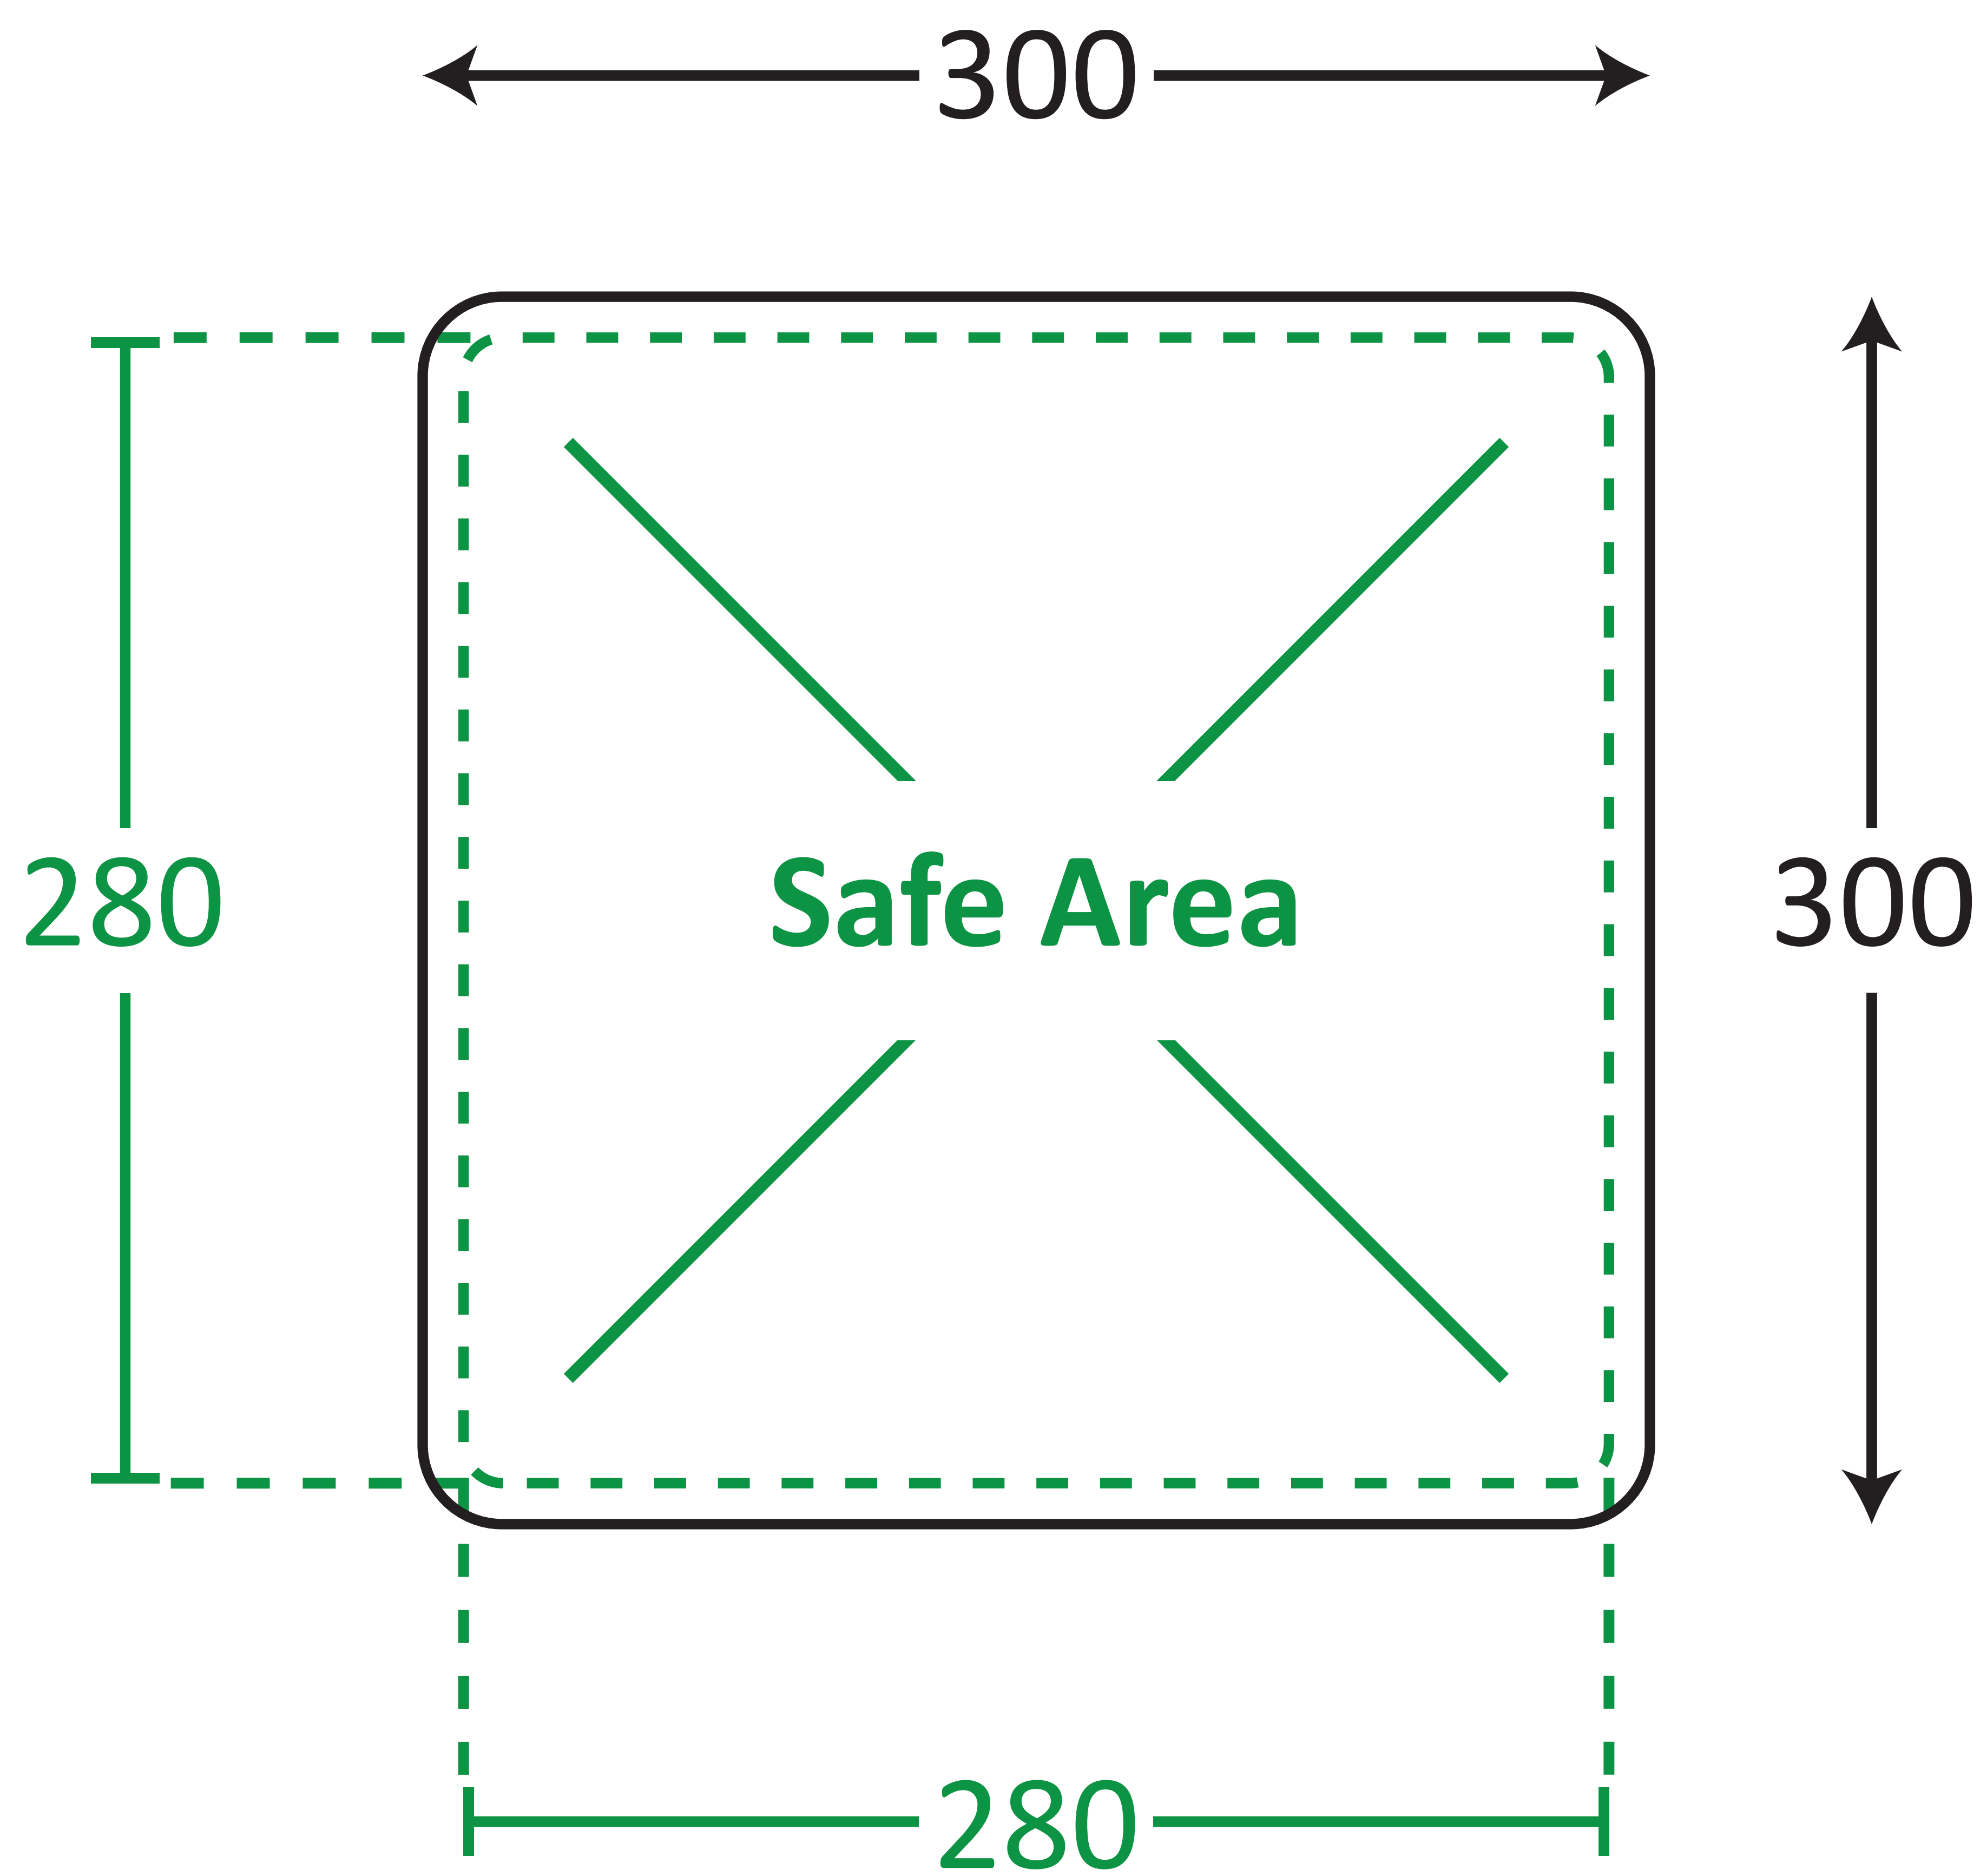

# Rounded Square - 290mm

## TEMPLATE GUIDE FOR PRINTING PRODUCTS

Unit : Millimetres (mm)

----- Safe Area  
————— Print Area

## ARTWORK GUIDELINES

Color Format : CMYK

Submit File Without Markings

File Format : PDF, EPS

Important Text & Images In Safe Area