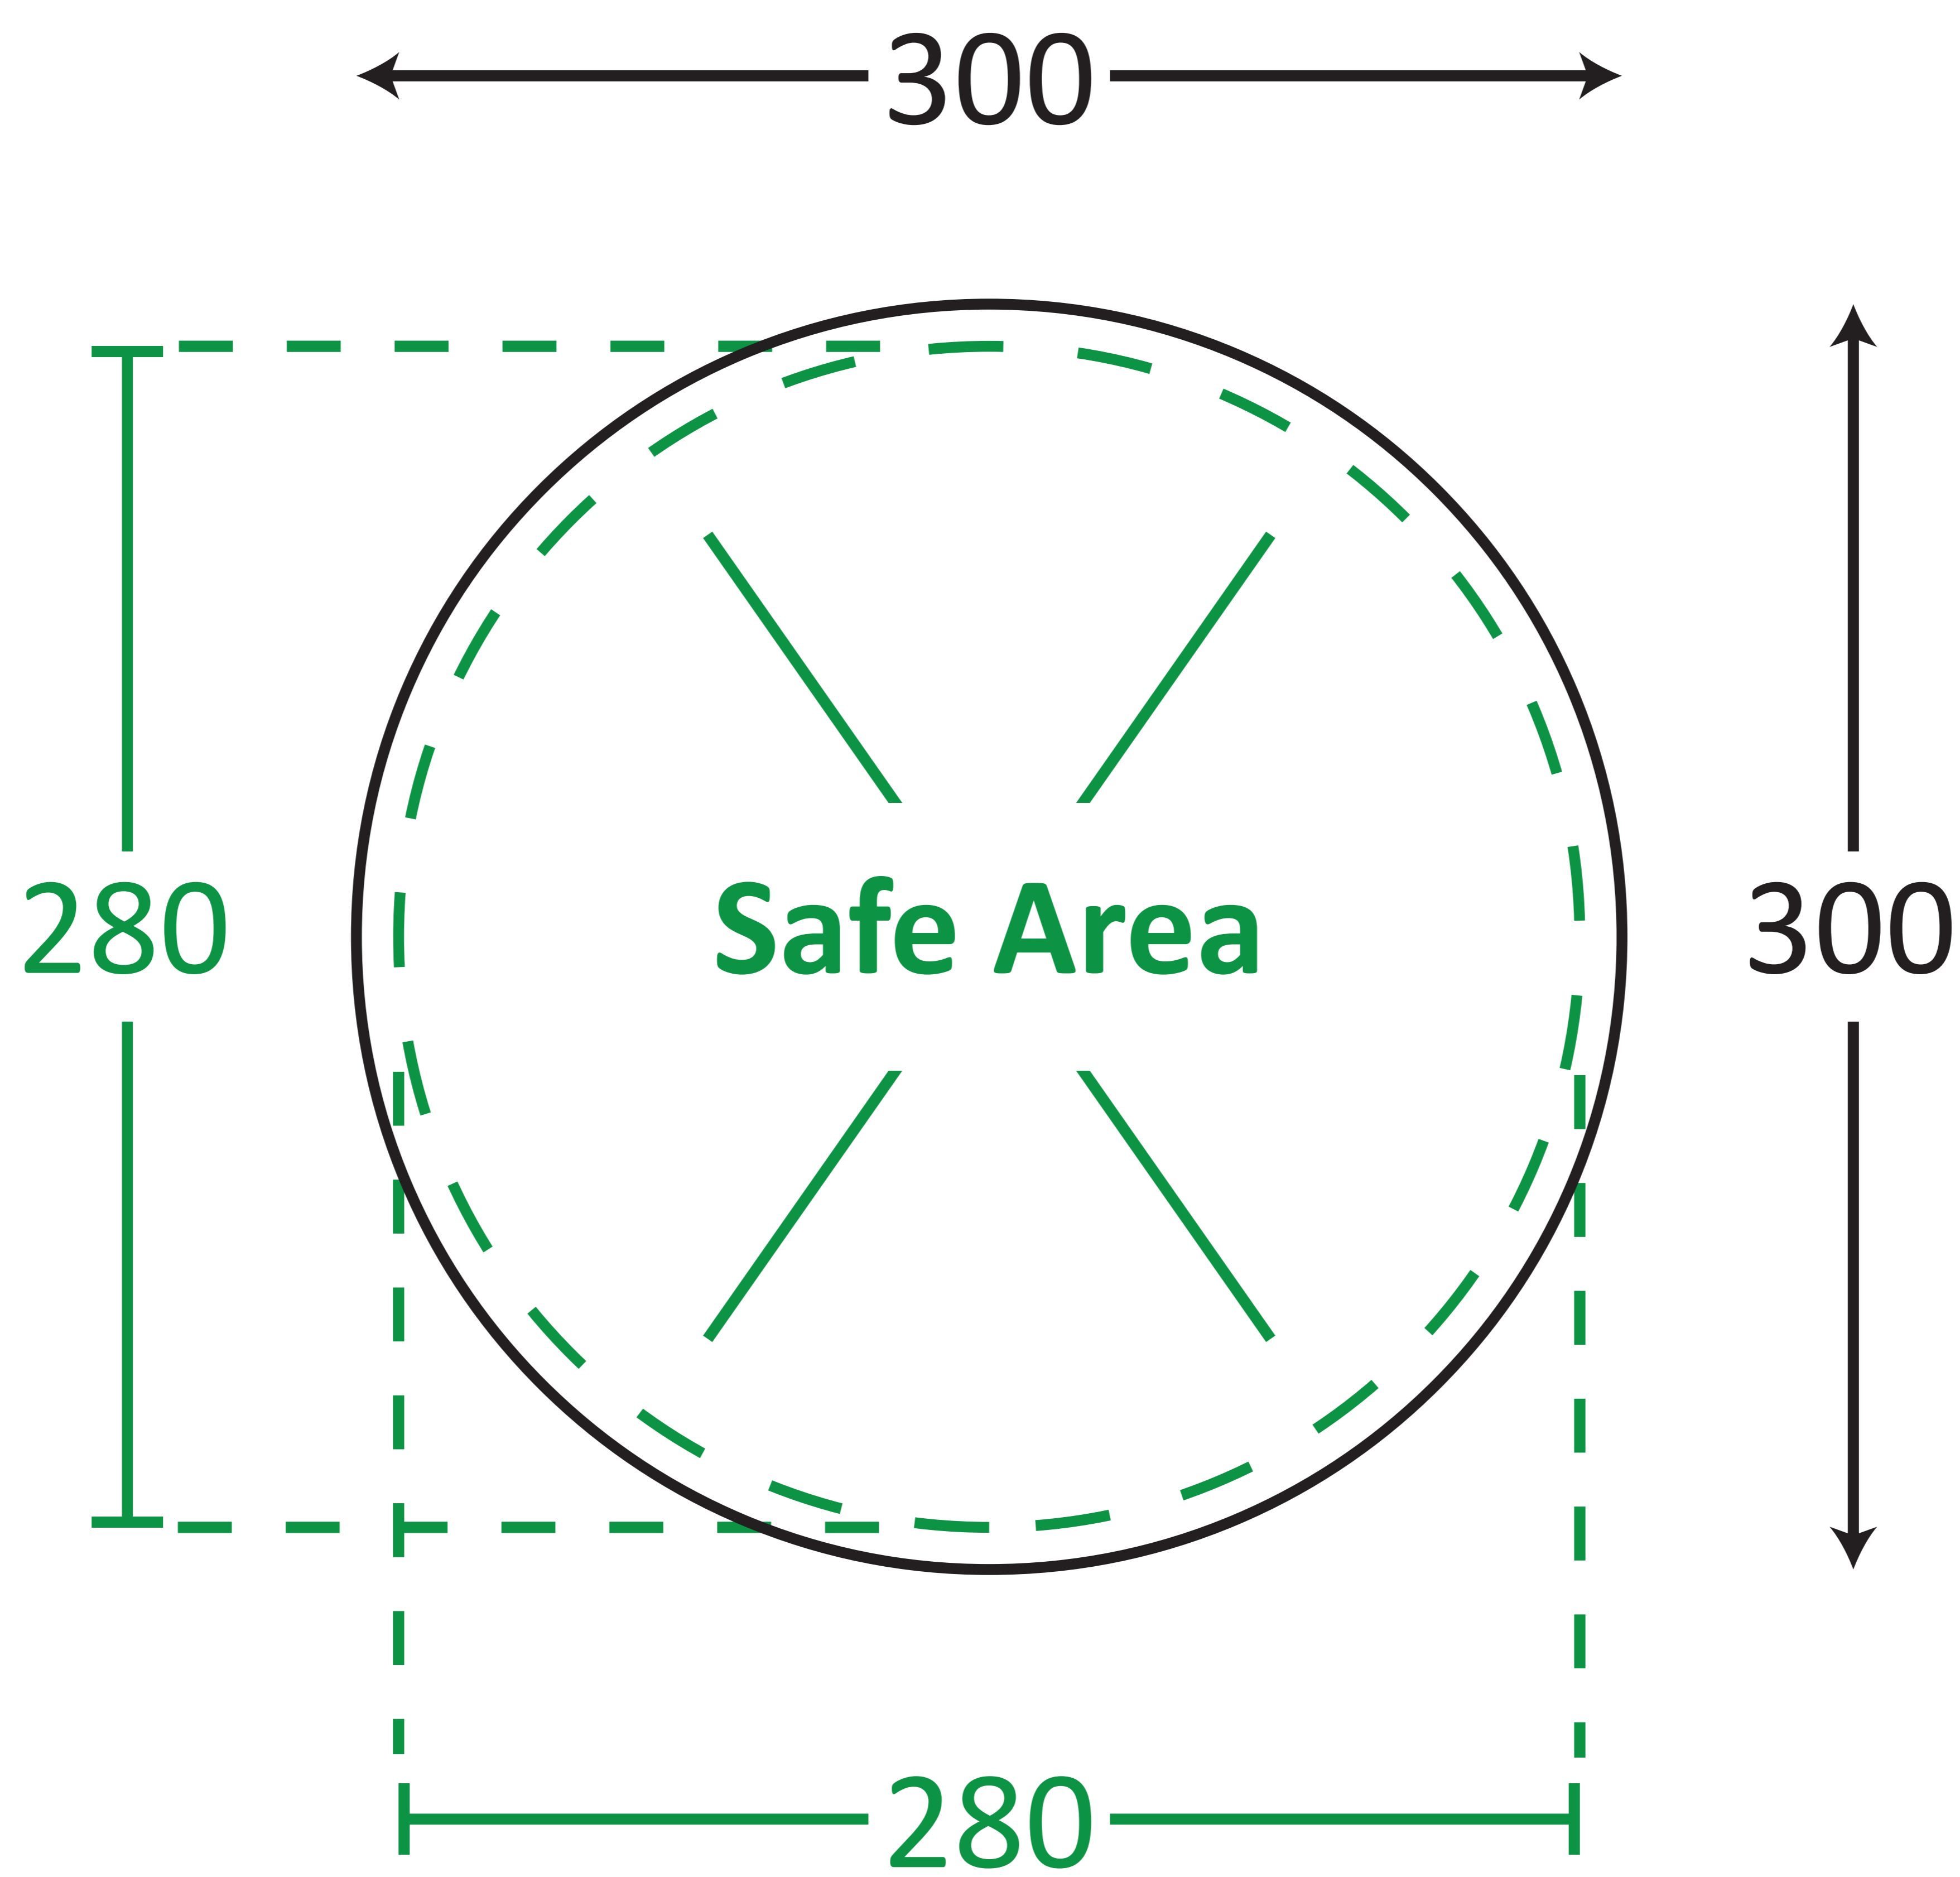

Circle - 290mm

TEMPLATE GUIDE FOR PRINTING PRODUCTS

Unit : Millimetres (mm)

----- Safe Area
————— Print Area

ARTWORK GUIDELINES

Color Format : CMYK

Submit File Without Markings

File Format : PDF, EPS

Important Text & Images In Safe Area