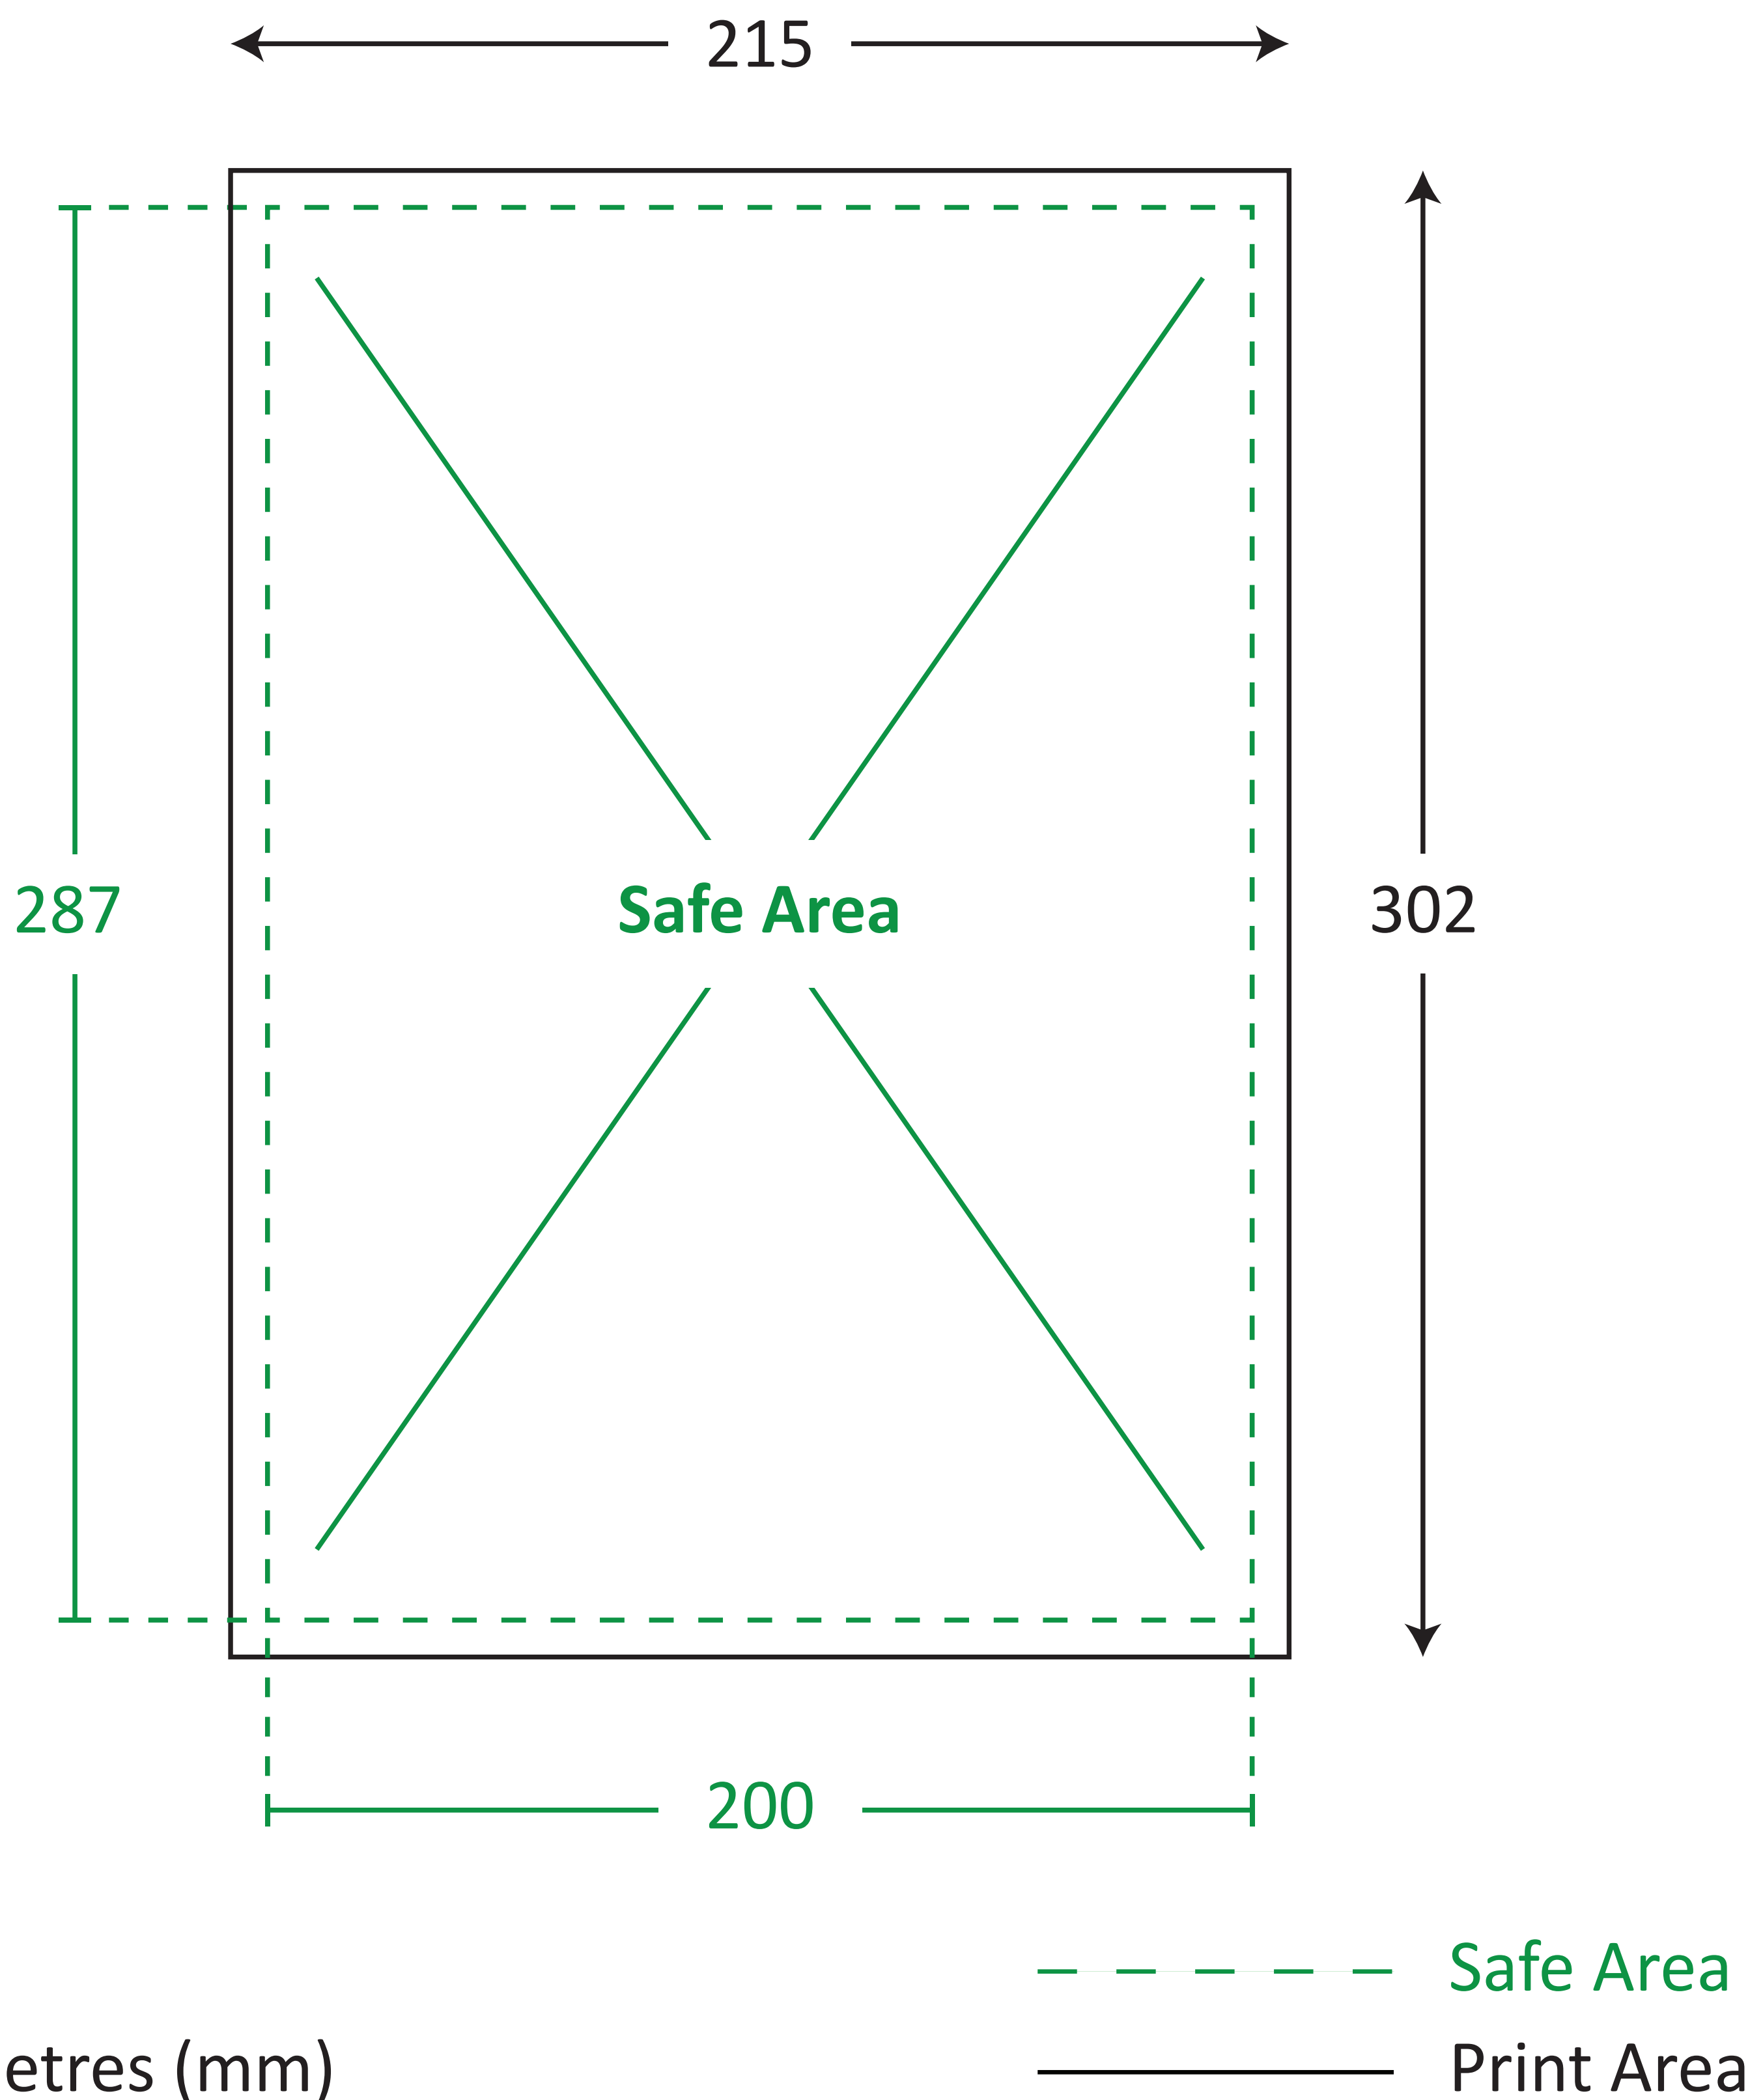

A4 Size (Portrait)

TEMPLATE GUIDE FOR PRINTING PRODUCTS

ARTWORK GUIDELINES

Color Format : CMYK

Submit File Without Markings

File Format : PDF, EPS

Important Text & Images In Safe Area