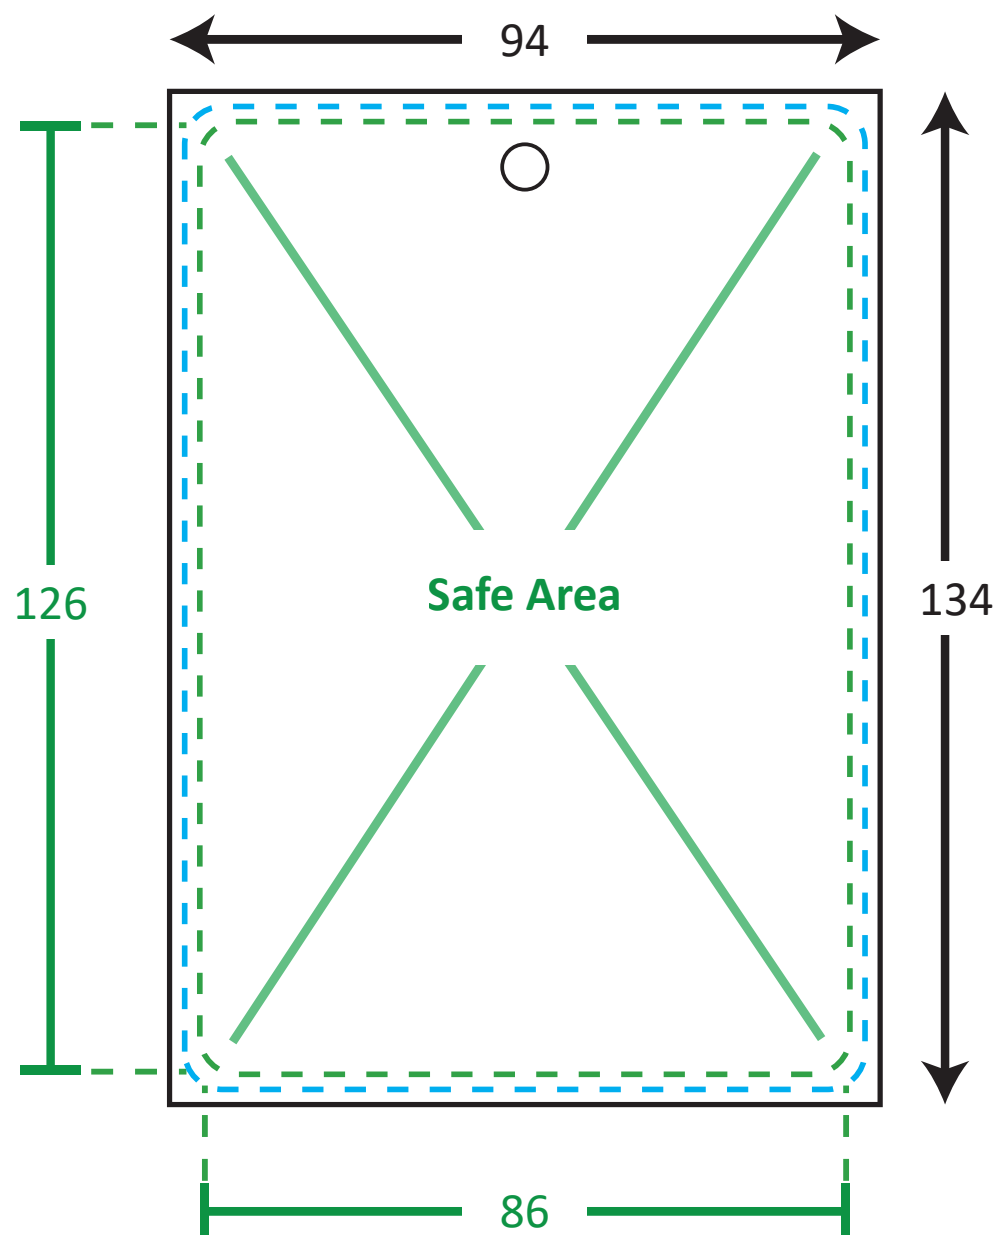

Event Pass - 90x130mm

TEMPLATE GUIDE FOR PRINTING PRODUCTS

- - - - - Actual Size
- - - - - Safe Area
- _____ Print Area

Unit : Millimetres (mm)

ARTWORK GUIDELINES

Color Format : CMYK

Submit File Without Markings

File Format : PDF, EPS

Important Text & Images In Safe Area