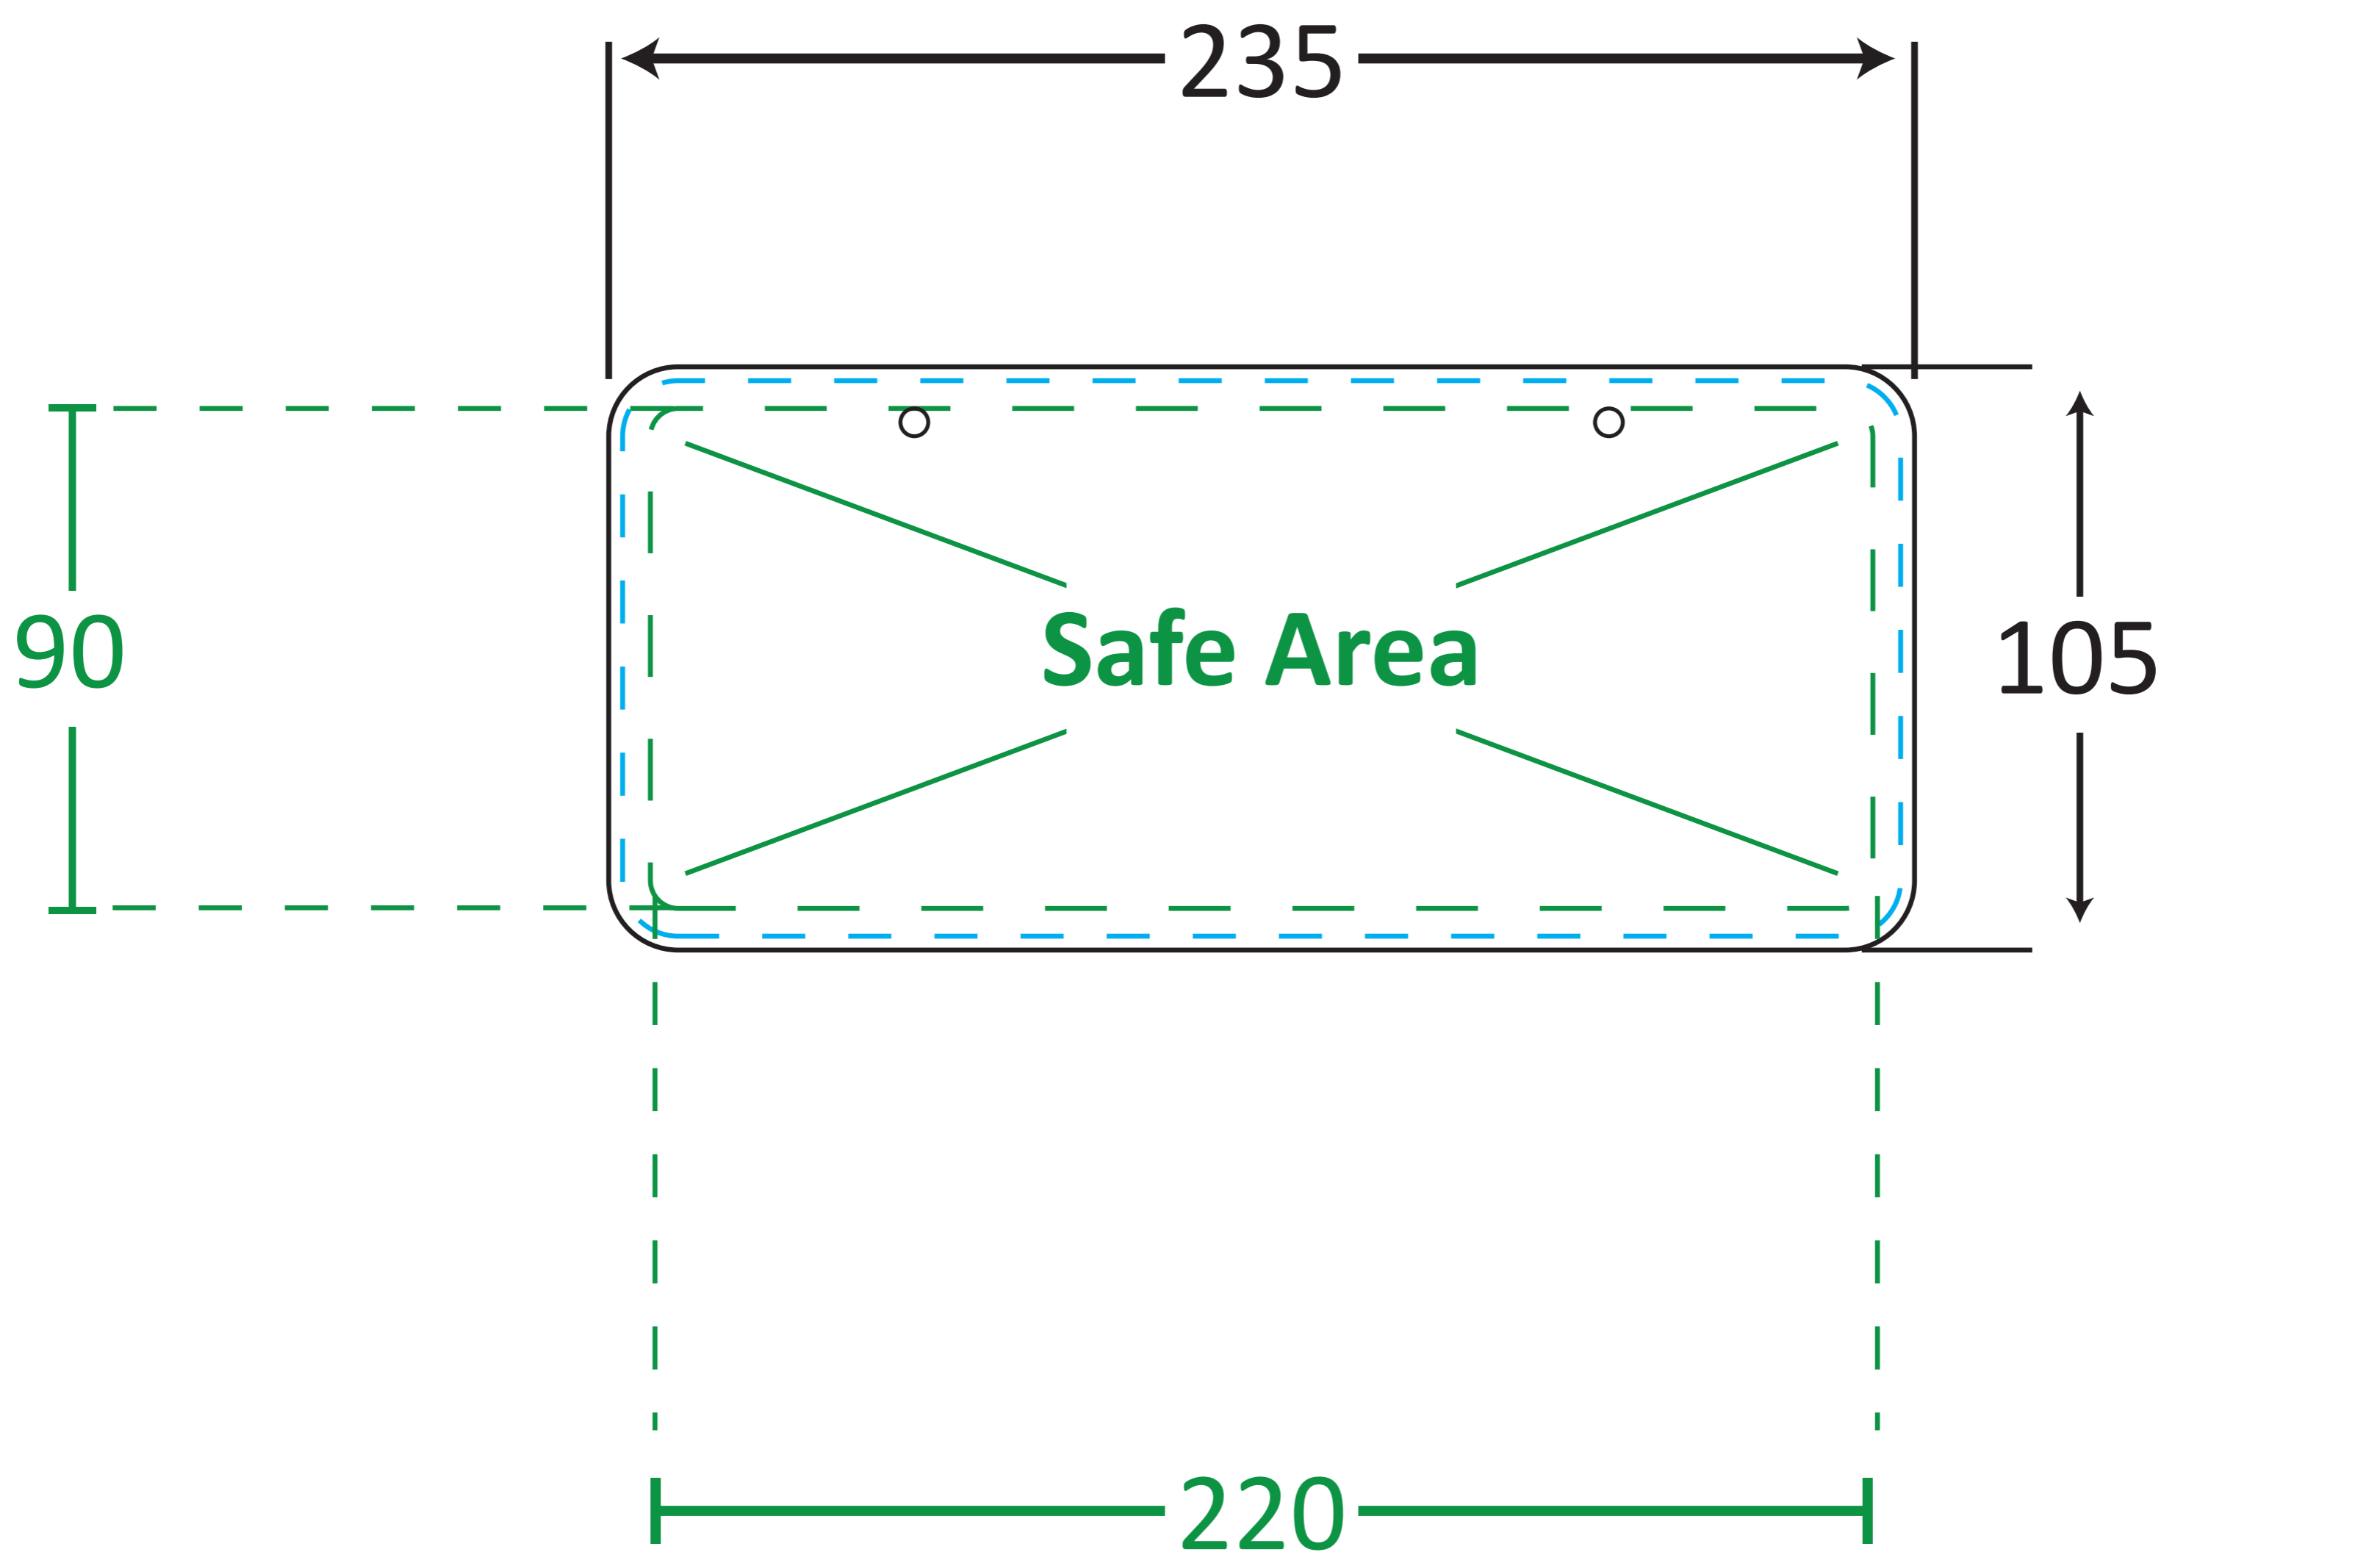

# Door Sign 230x100mm

## TEMPLATE GUIDE FOR PRINTING PRODUCTS

Unit : Millimetres (mm)

- Safe Area
- Safe Area
- Print Area

## ARTWORK GUIDELINES

Color Format : CMYK

Submit File Without Markings

File Format : PDF, EPS

Important Text & Images In Safe Area