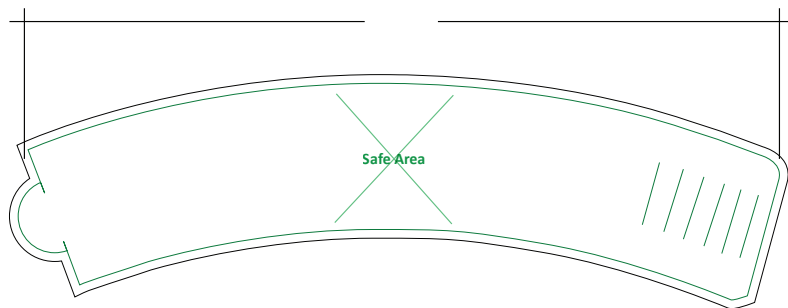

Door Hanger Sign - 262mm x 75mm

TEMPLATE GUIDE FOR PRINTING PRODUCTS

Size : 262mm x 75mm

Unit : Millimetres (mm)

----- Safe Area
————— Print Area

ARTWORK GUIDELINES

Color Format : CMYK

Submit File Without Markings