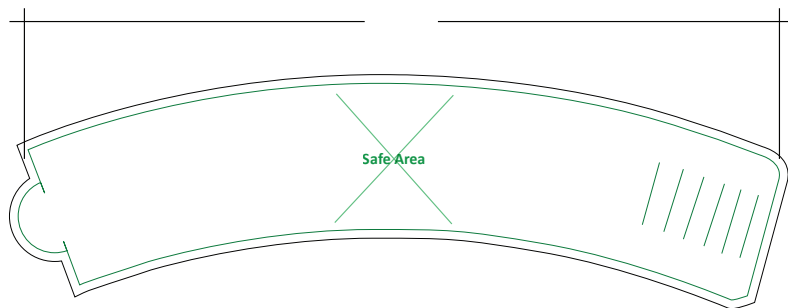

Cup Sleeve - 262mm x 75mm

TEMPLATE GUIDE FOR PRINTING PRODUCTS

Size : 262mm x 75mm

Unit : Millimetres (mm)

----- Safe Area  
————— Print Area