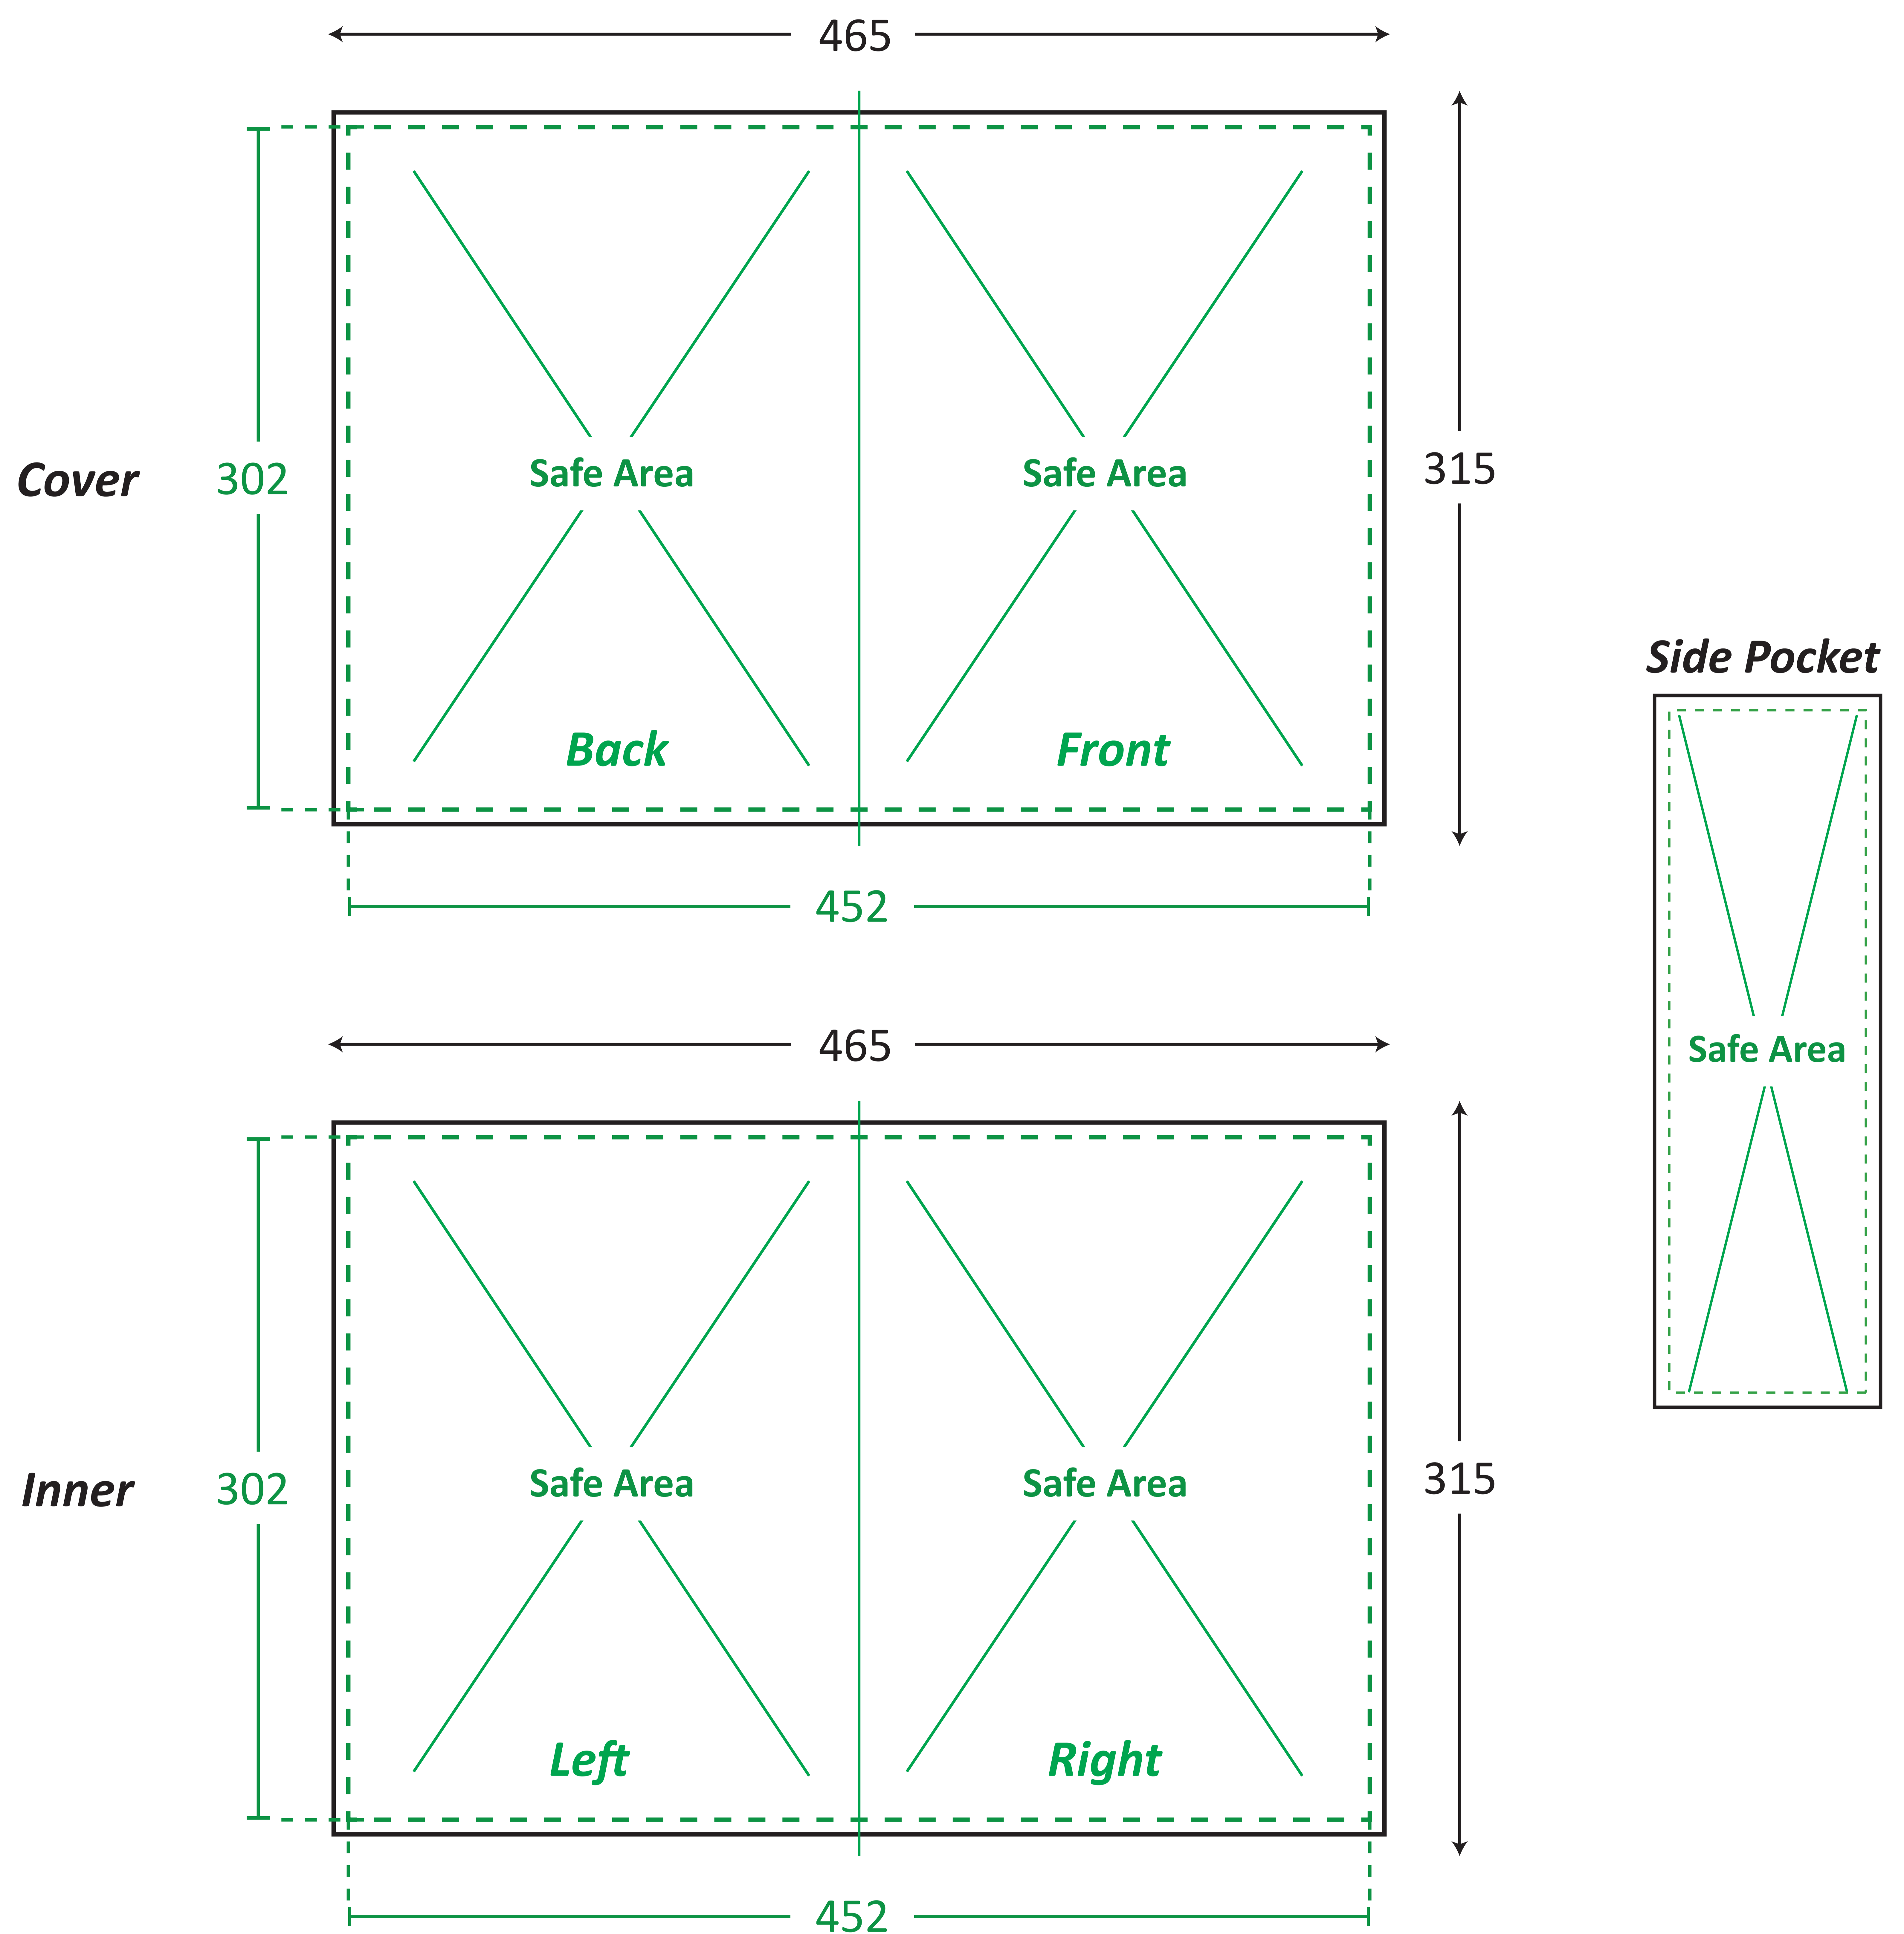

Budget Corporate Folder

TEMPLATE GUIDE FOR PRINTING PRODUCTS

Unit : Millimetres (mm)

----- Safe Area
————— Print Area

ARTWORK GUIDELINES

Color Format : CMYK

Submit File Without Markings

File Format : PDF, EPS

Important Text & Images In Safe Area