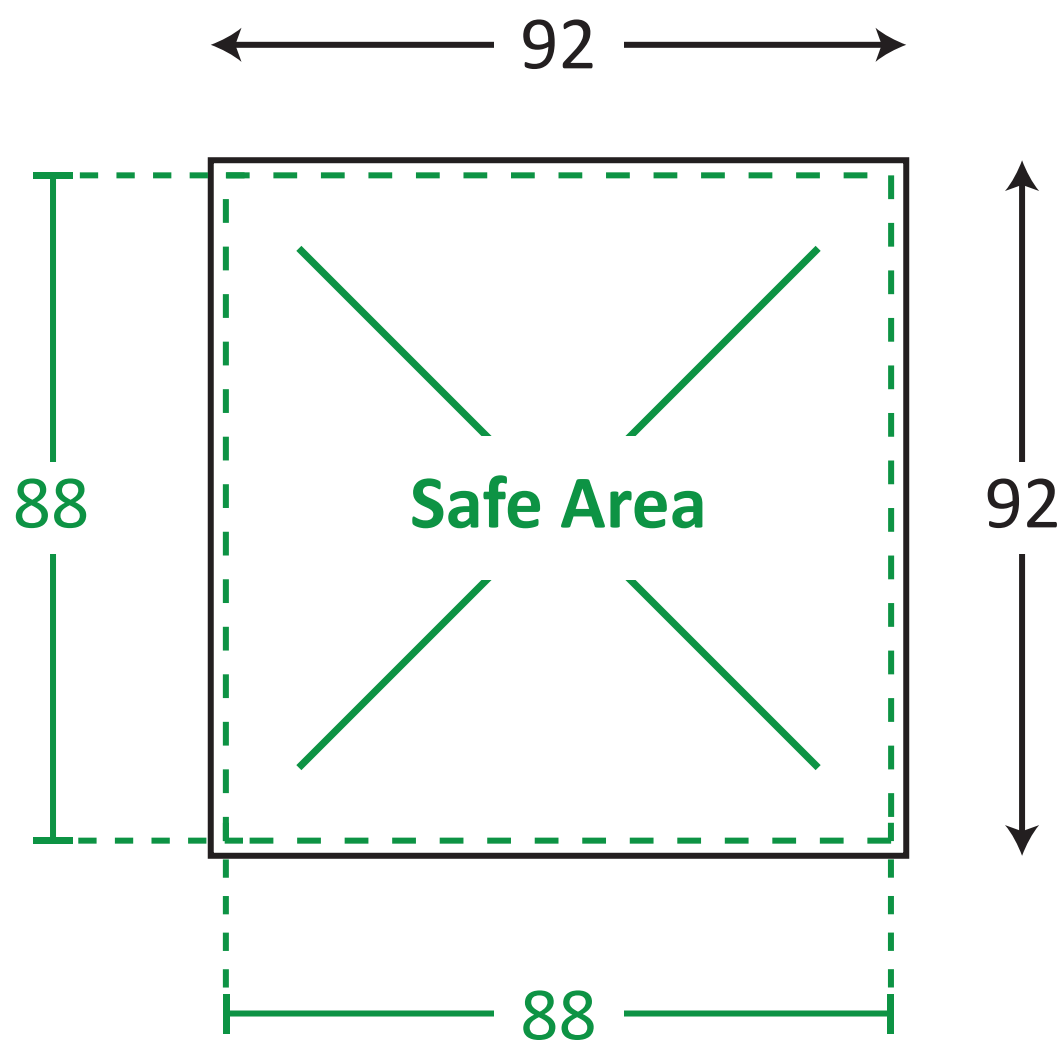

Square - 90mm

TEMPLATE GUIDE FOR PRINTING PRODUCTS

----- Safe Area
————— Print Area

Unit : Millimetres (mm)

ARTWORK GUIDELINES

Color Format : CMYK

Submit File Without Markings

File Format : PDF, EPS

Important Text & Images In Safe Area