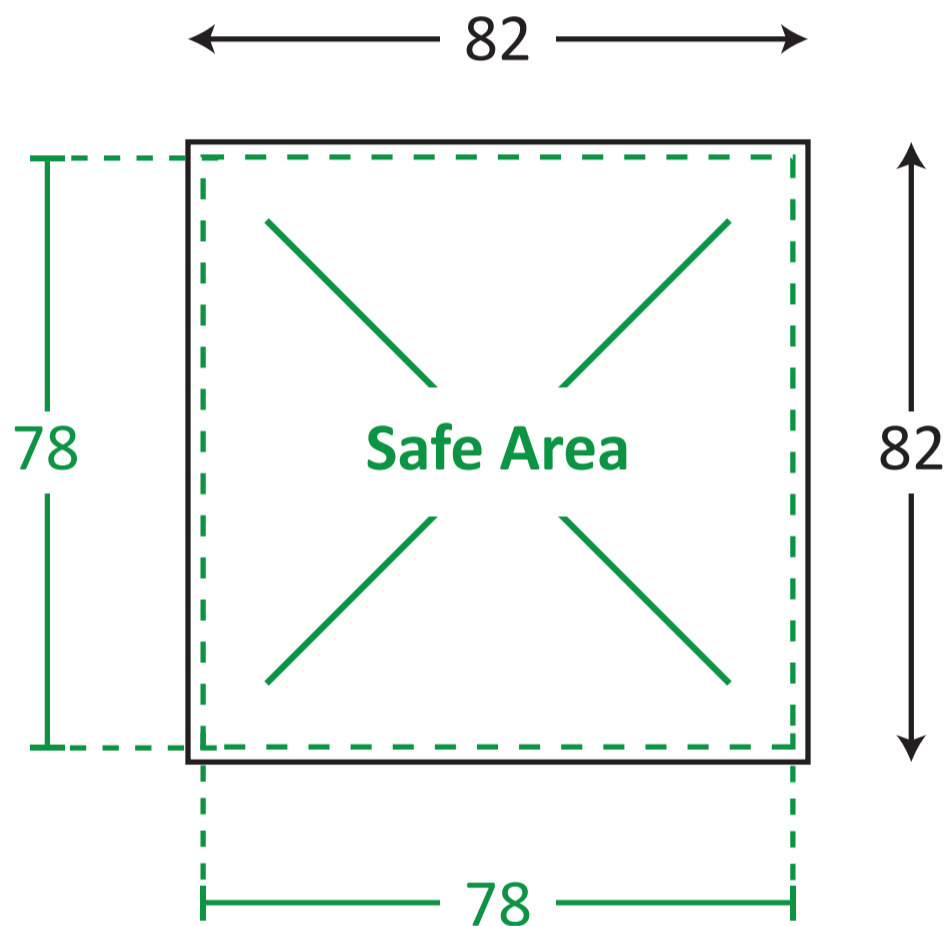

Square - 80mm

TEMPLATE GUIDE FOR PRINTING PRODUCTS

Unit : Millimetres (mm)

----- Safe Area
————— Print Area

ARTWORK GUIDELINES

Color Format : CMYK

Submit File Without Markings

File Format : PDF, EPS

Important Text & Images In Safe Area